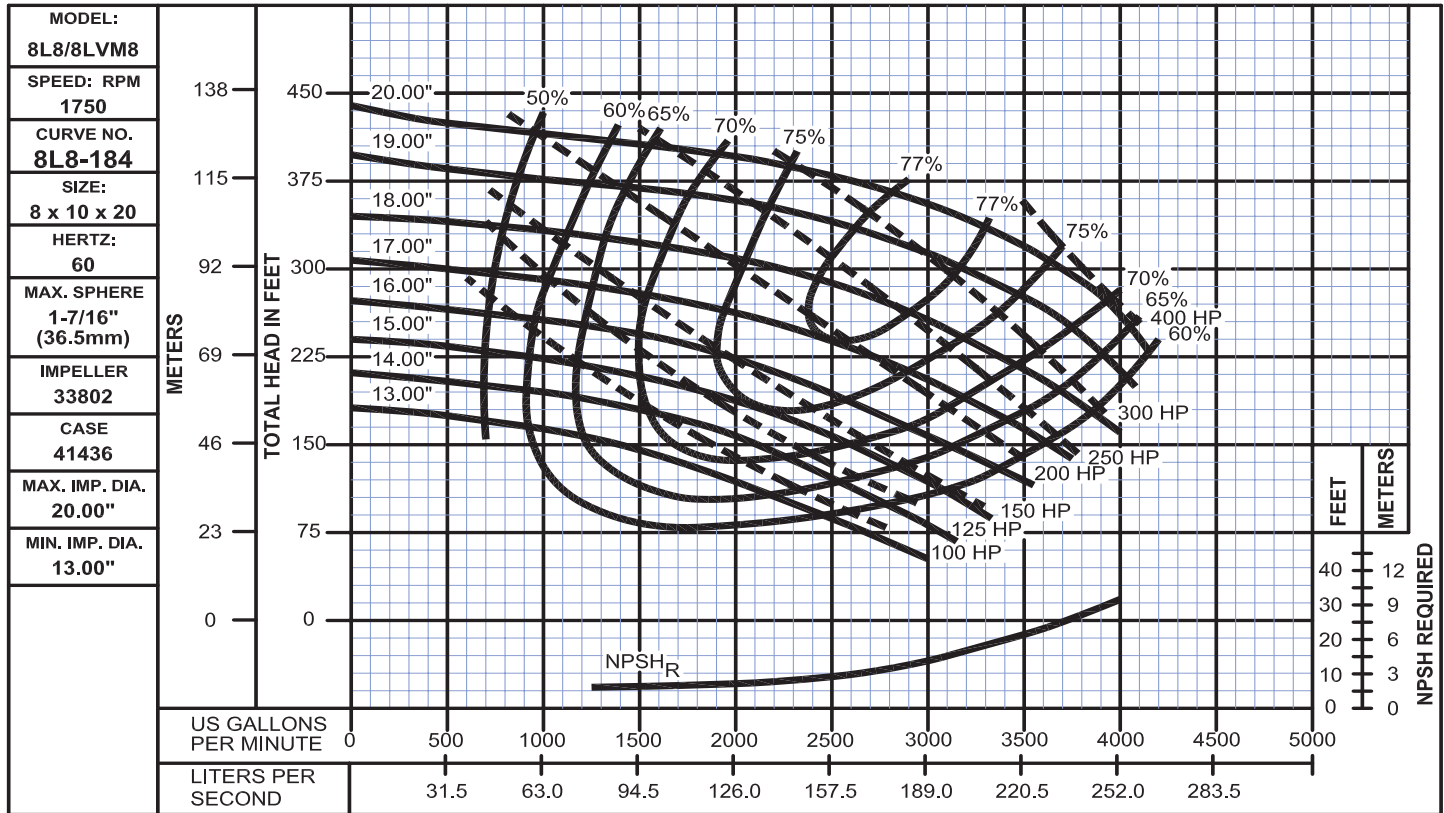

Performance Curves

8L8
Bulletin 1100

WEINMAN®

www.cranepumps.com

Split Case Pumps - Vertically Mounted

SECTION 1100
PAGE 46
DATE 2/10

CRANE
A Crane Co. Company

PUMPS & SYSTEMS

USA: (937) 778-8947 • Canada: (905) 457-6223 • International: (937) 615-3598