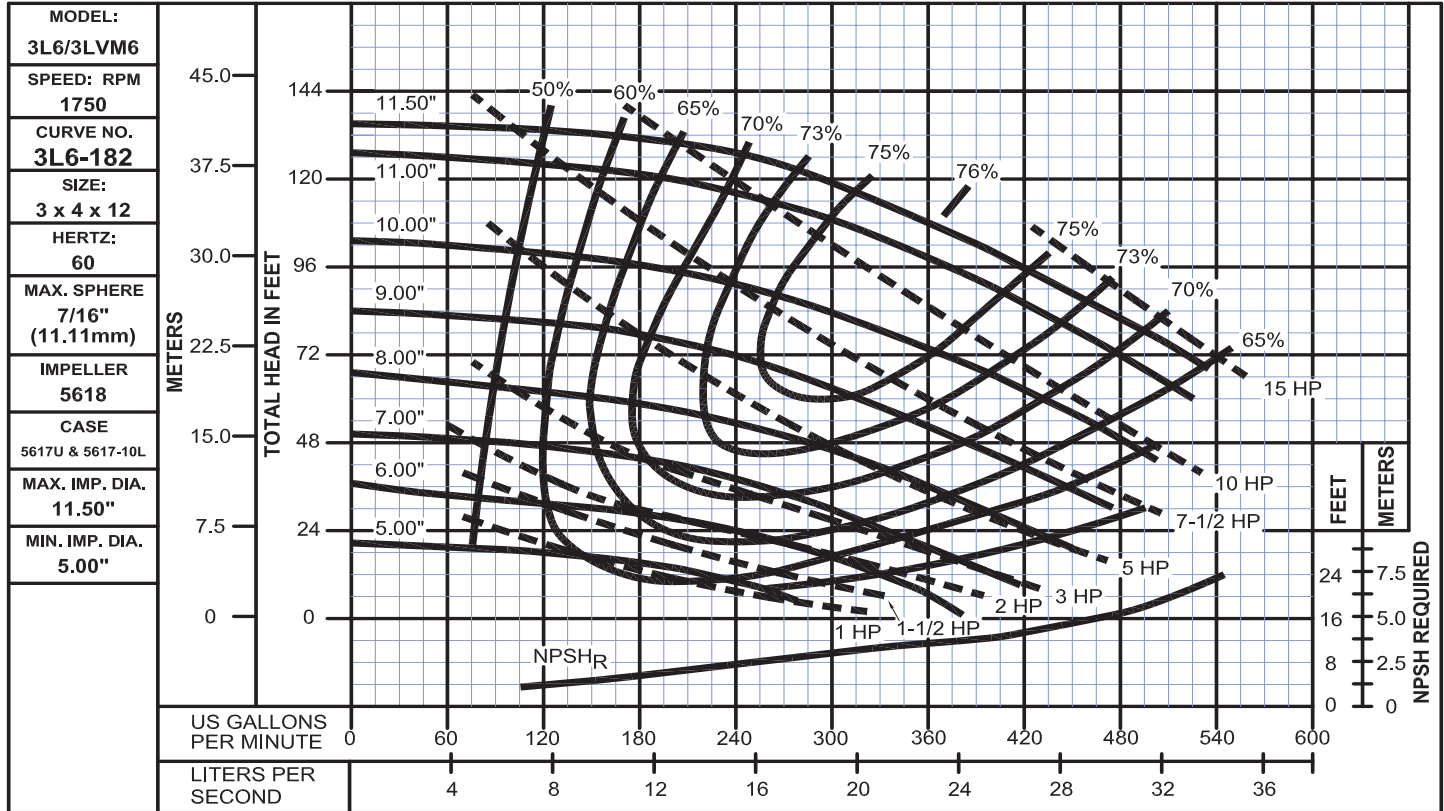

Performance Curves

3L6
Bulletin 1100

WEINMAN®

www.cranepumps.com

Split Case Pumps - Vertically Mounted

SECTION 1100
PAGE 30
DATE 2/10

CRANE
A Crane Co. Company

PUMPS & SYSTEMS