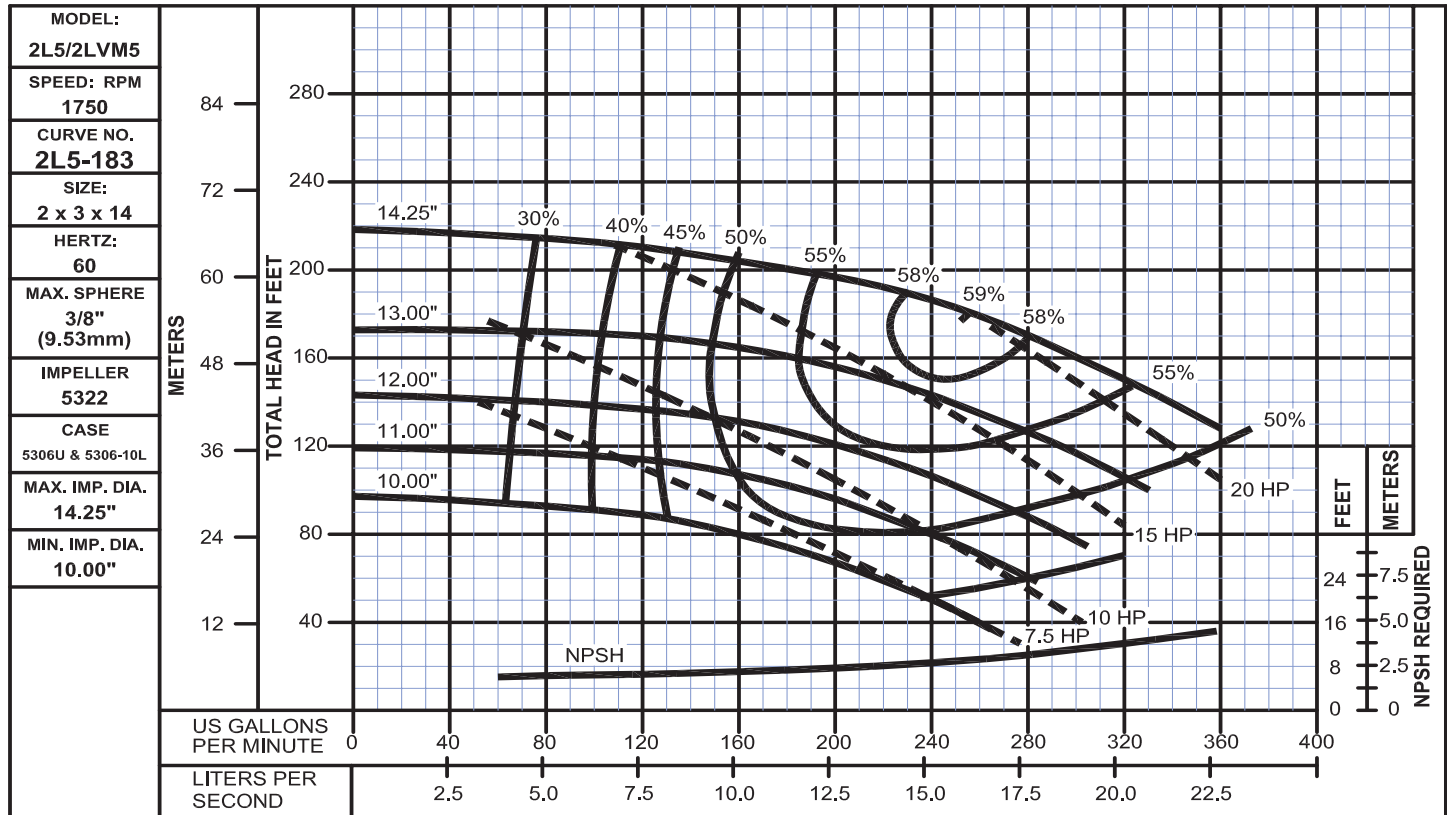

Performance Curves

2L5
Bulletin 1100

WEINMAN®

www.cranepumps.com

Split Case Pumps - Vertically Mounted

SECTION 1100
PAGE 26
DATE 2/10

CRANE
A Crane Co. Company

PUMPS & SYSTEMS