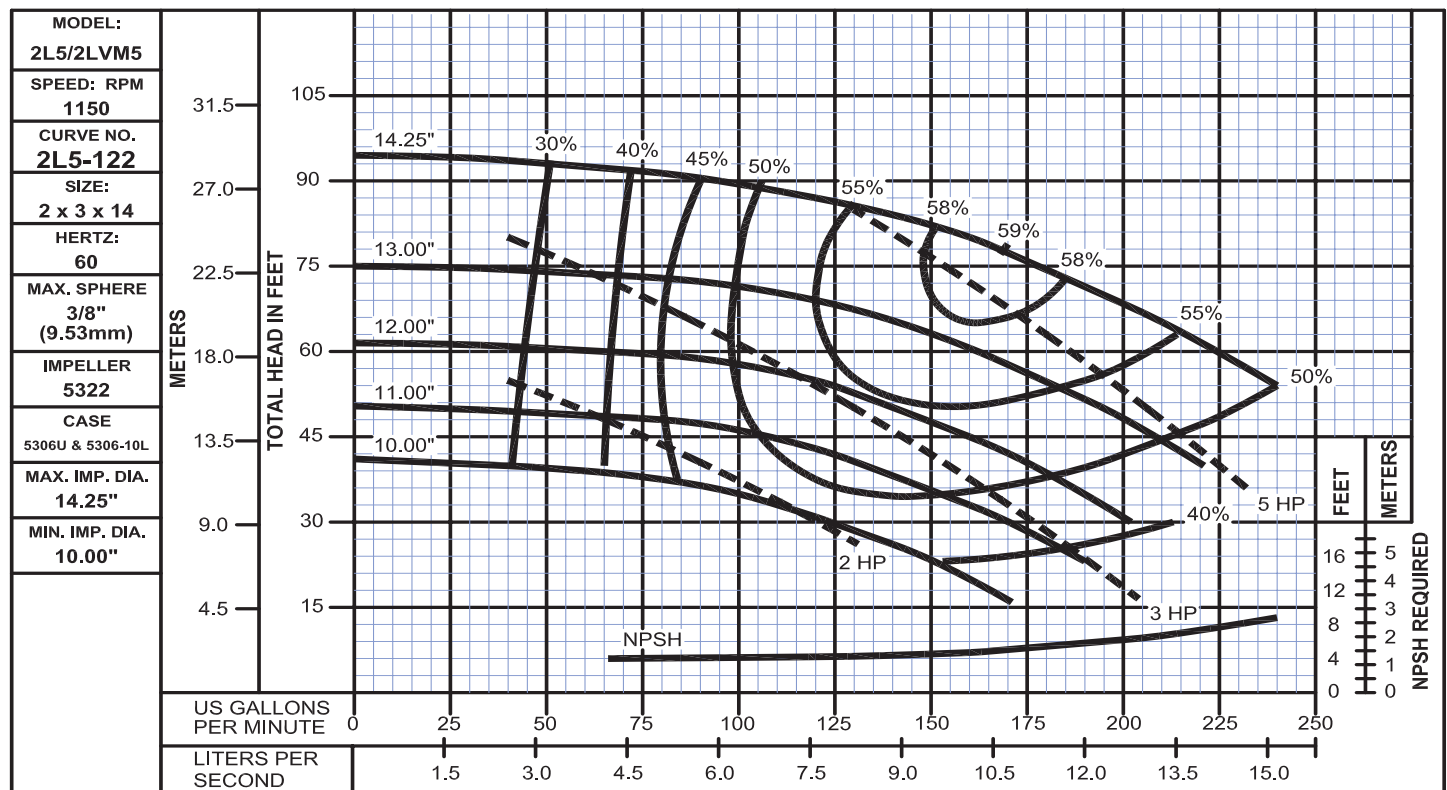

Performance Curves

2L5
Bulletin 1100

WEINMAN®

www.cranepumps.com

Split Case Pumps - Vertically Mounted

SECTION 1100
PAGE 26
DATE 2/10

CRANE
A Crane Co. Company

PUMPS & SYSTEMS