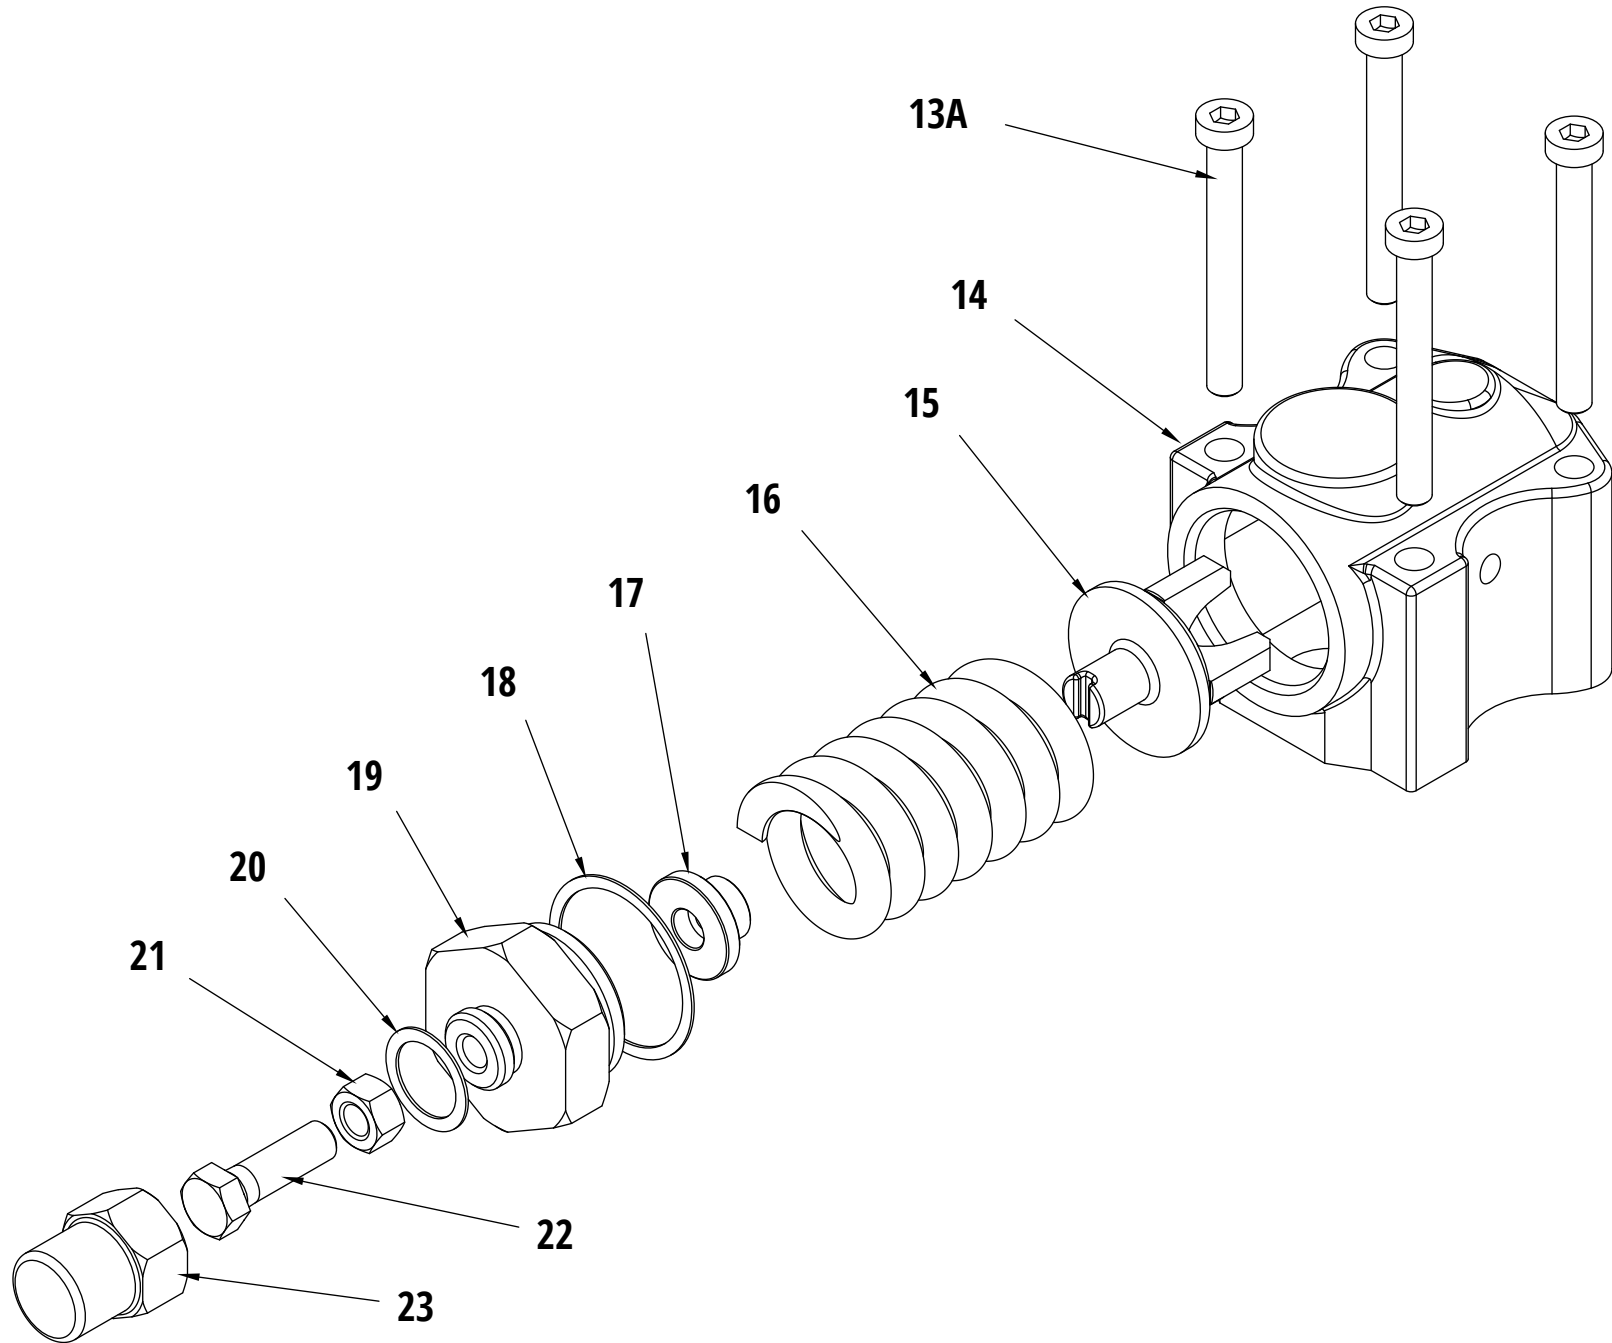

CCI009, CCI015, CCI020, & CCI030 Relief Valve Option Drawing

CCI009, CCI015, CCI020, & CCI030 Relief Valve Option Parts List		
Item	Part Number	Description
13A	P133-33-H	bolt (4)
14	CC151651	body
15	0050158	poppet
16	0015162-R	standard spring (60-190)
	0015162-G	optional spring (0-90)
17	00151665	spring guide
18	CC151667	gasket
19	CC151666	bonnet
20	009164	gasket
21	P201-11	jam nut
22	00151527	adjusting screw
23	0009156	cap

Tuthill Pump Group

12500 S. Pulaski Road, Alsip, IL 60803

www.tuthillpump.com

Excellence at work. Excellence in life.