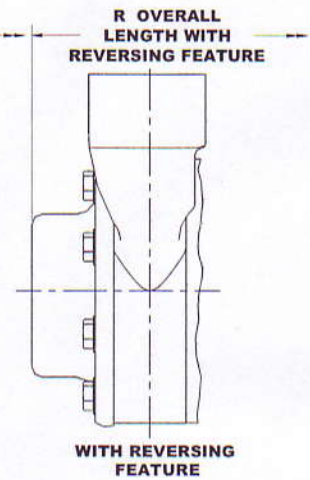

2C2F-6C2F Pump Mounting Dimensions

Model	A	B	C	R	G	K	L	M	N	O	P	S
2C2F	22 1/2°	3 7/8	5 1/8	5 21/32	6 7/32	#406	3 5/8	2	1 5/8	2 5/8	5 7/32	3 1/4
3C2F	22 1/2°	5 1/8	6 17/32	6 7/8	7 17/32	#606	4 13/16	2 5/16	2 3/32	3 7/16	6 5/8	3 3/4
4C2F	22 1/2°	5 1/8	7 27/32	7 9/16	8 7/32	#606	4 29/32	3	2 3/32	3 7/16	6 1/2	3 3/4
5C2F	17°	6 5/8	9 1/16	11 5/8	10 1/4	#808	5 3/4	4 5/16	2 3/8	3 3/8	7 1/2	3 3/4
6C2F	17°	6 5/8	9 1/2	12 1/8	10 3/4	#808	6	4 13/16	2 3/8	3 3/8	8 1/8	3 3/4

Model	T	U	X	Z	AL	AN	AO	BL	BN	BO
2C2F	1" NPT	5/8	3 11/16	3 1/8	3 1/16	1 1/16	2 1/16	6 1/16	2 19/32	5 1/32
3C2F	1 1/4" NPT	3/4	4 7/8	4 1/8	3 7/16	23/32	2 1/16	6 13/16	2 25/32	5 7/16
4C2F	1 1/2" NPT	3/4	4 1/8	3 3/4	3 17/32	23/32	2 1/16	6 29/32	2 25/32	5 7/16
5C2F	1 1/2" NPT	1	5	4 3/4	4 1/4	7/8	1 7/8	6 7/8	1 29/32	4 1/2
6C2F	2" NPT	1	4 3/4	4 3/4	4 1/2	7/8	1 7/8	7 1/8	1 29/32	4 1/2