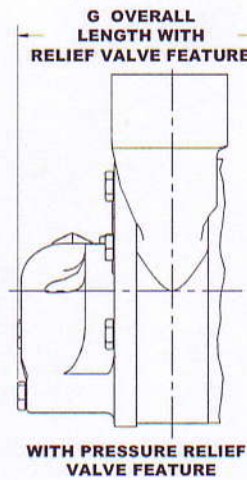

2C2F-6C2F Pump Mounting Dimensions

Model	A	B	C	R	G	K	L	M	N	O	P	S
2C2F	22 1/2°	3 7/8	5 1/8	5 21/32	6 7/32	#406	3 5/8	2	1 5/8	2 5/8	5 7/32	3 1/4
3C2F	22 1/2°	5 1/8	6 17/32	6 7/8	7 17/32	#606	4 13/16	2 5/16	2 3/32	3 7/16	6 5/8	3 3/4
4C2F	22 1/2°	5 1/8	7 27/32	7 9/16	8 7/32	#606	4 29/32	3	2 3/32	3 7/16	6 1/2	3 3/4
5C2F	17°	6 5/8	9 1/16	11 5/8	10 1/4	#808	5 3/4	4 5/16	2 3/8	3 3/8	7 1/2	3 3/4
6C2F	17°	6 5/8	9 1/2	12 1/8	10 3/4	#808	6	4 13/16	2 3/8	3 3/8	8 1/8	3 3/4

Model	T	U	X	Z	AL	AN	AO	BL	BN	BO
2C2F	1" NPT	5/8	3 11/16	3 1/8	3 1/16	1 1/16	2 1/16	6 1/16	2 19/32	5 1/32
3C2F	1 1/4" NPT	3/4	4 7/8	4 1/8	3 7/16	23/32	2 1/16	6 13/16	2 25/32	5 7/16
4C2F	1 1/2" NPT	3/4	4 1/8	3 3/4	3 17/32	23/32	2 1/16	6 29/32	2 25/32	5 7/16
5C2F	1 1/2" NPT	1	5	4 3/4	4 1/4	7/8	1 7/8	6 7/8	1 29/32	4 1/2
6C2F	2" NPT	1	4 3/4	4 3/4	4 1/2	7/8	1 7/8	7 1/8	1 29/32	4 1/2