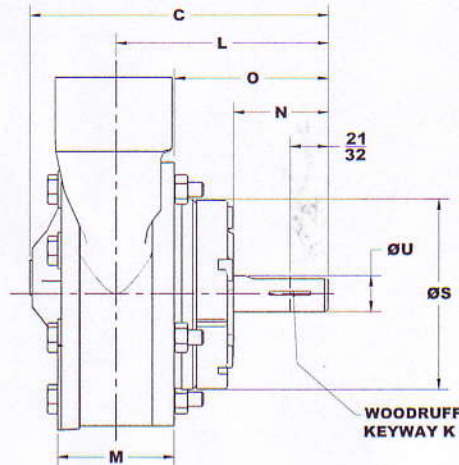

2C2F-6C2F Pump Mounting Dimensions

Model	A	B	C	R	G	K	L	M	N	O	P	S
2C2F	22 1/2°	3 7/8	5 1/8	5 21/32	6 7/32	#406	3 5/8	2	1 5/8	2 5/8	5 7/32	3 1/4
3C2F	22 1/2°	5 1/8	6 17/32	6 7/8	7 17/32	#606	4 13/16	2 5/16	2 3/32	3 7/16	6 5/8	3 3/4
4C2F	22 1/2°	5 1/8	7 27/32	7 9/16	8 7/32	#606	4 29/32	3	2 3/32	3 7/16	6 1/2	3 3/4
5C2F	17°	6 5/8	9 1/16	11 5/8	10 1/4	#808	5 3/4	4 5/16	2 3/8	3 3/8	7 1/2	3 3/4
6C2F	17°	6 5/8	9 1/2	12 1/8	10 3/4	#808	6	4 13/16	2 3/8	3 3/8	8 1/8	3 3/4

Model	T	U	X	Z	AL	AN	AO	BL	BN	BO
2C2F	1" NPT	5/8	3 11/16	3 1/8	3 1/16	1 1/16	2 1/16	6 1/16	2 19/32	5 1/32
3C2F	1 1/4" NPT	3/4	4 7/8	4 1/8	3 7/16	23/32	2 1/16	6 13/16	2 25/32	5 7/16
4C2F	1 1/2" NPT	3/4	4 1/8	3 3/4	3 17/32	23/32	2 1/16	6 29/32	2 25/32	5 7/16
5C2F	1 1/2" NPT	1	5	4 3/4	4 1/4	7/8	1 7/8	6 7/8	1 29/32	4 1/2
6C2F	2" NPT	1	4 3/4	4 3/4	4 1/2	7/8	1 7/8	7 1/8	1 29/32	4 1/2