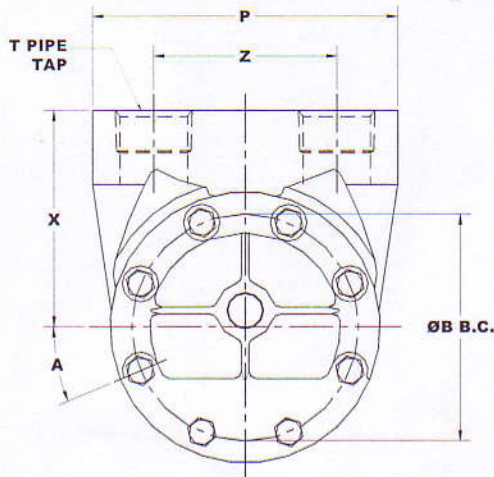

2C2F-6C2F Pump Mounting Dimensions

Model	A	B	C	R	G	K	L	M	N	O	P	S
2C2F	22 1/2°	3 7/8	5 1/8	5 21/32	6 7/32	#406	3 5/8	2	1 5/8	2 5/8	5 7/32	3 1/4
3C2F	22 1/2°	5 1/8	6 17/32	6 7/8	7 17/32	#606	4 13/16	2 5/16	2 3/32	3 7/16	6 5/8	3 3/4
4C2F	22 1/2°	5 1/8	7 27/32	7 9/16	8 7/32	#606	4 29/32	3	2 3/32	3 7/16	6 1/2	3 3/4
5C2F	17°	6 5/8	9 1/16	11 5/8	10 1/4	#808	5 3/4	4 5/16	2 3/8	3 3/8	7 1/2	3 3/4
6C2F	17°	6 5/8	9 1/2	12 1/8	10 3/4	#808	6	4 13/16	2 3/8	3 3/8	8 1/8	3 3/4

Model	T	U	X	Z	AL	AN	AO	BL	BN	BO
2C2F	1" NPT	5/8	3 11/16	3 1/8	3 1/16	1 1/16	2 1/16	6 1/16	2 19/32	5 1/32
3C2F	1 1/4" NPT	3/4	4 7/8	4 1/8	3 7/16	23/32	2 1/16	6 13/16	2 25/32	5 7/16
4C2F	1 1/2" NPT	3/4	4 1/8	3 3/4	3 17/32	23/32	2 1/16	6 29/32	2 25/32	5 7/16
5C2F	1 1/2" NPT	1	5	4 3/4	4 1/4	7/8	1 7/8	6 7/8	1 29/32	4 1/2
6C2F	2" NPT	1	4 3/4	4 3/4	4 1/2	7/8	1 7/8	7 1/8	1 29/32	4 1/2