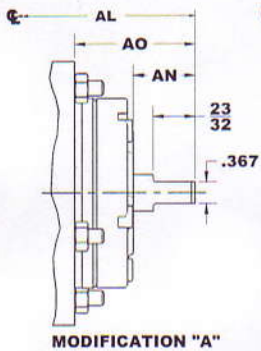

2C2F-6C2F Pump Mounting Dimensions

Model	A	B	C	R	G	K	L	M	N	O	P	S
2C2F	22 1/2°	3 7/8	5 1/8	5 21/32	6 7/32	#406	3 5/8	2	1 5/8	2 5/8	5 7/32	3 1/4
3C2F	22 1/2°	5 1/8	6 17/32	6 7/8	7 17/32	#606	4 13/16	2 5/16	2 3/32	3 7/16	6 5/8	3 3/4
4C2F	22 1/2°	5 1/8	7 27/32	7 9/16	8 7/32	#606	4 29/32	3	2 3/32	3 7/16	6 1/2	3 3/4
5C2F	17°	6 5/8	9 1/16	11 5/8	10 1/4	#808	5 3/4	4 5/16	2 3/8	3 3/8	7 1/2	3 3/4
6C2F	17°	6 5/8	9 1/2	12 1/8	10 3/4	#808	6	4 13/16	2 3/8	3 3/8	8 1/8	3 3/4

Model	T	U	X	Z	AL	AN	AO	BL	BN	BO
2C2F	1" NPT	5/8	3 11/16	3 1/8	3 1/16	1 1/16	2 1/16	6 1/16	2 19/32	5 1/32
3C2F	1 1/4" NPT	3/4	4 7/8	4 1/8	3 7/16	23/32	2 1/16	6 13/16	2 25/32	5 7/16
4C2F	1 1/2" NPT	3/4	4 1/8	3 3/4	3 17/32	23/32	2 1/16	6 29/32	2 25/32	5 7/16
5C2F	1 1/2" NPT	1	5	4 3/4	4 1/4	7/8	1 7/8	6 7/8	1 29/32	4 1/2
6C2F	2" NPT	1	4 3/4	4 3/4	4 1/2	7/8	1 7/8	7 1/8	1 29/32	4 1/2