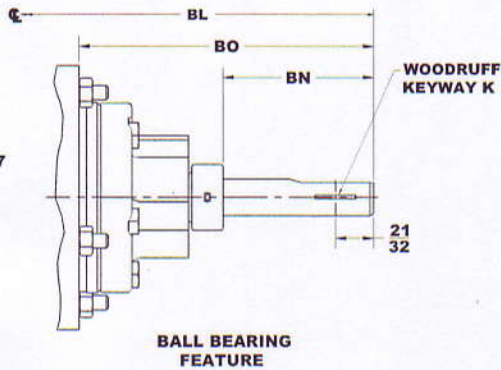

2C2F-6C2F Pump Mounting Dimensions

Model	A	B	C	R	G	K	L	M	N	O	P	S
2C2F	22 1/2°	3 7/8	5 1/8	5 21/32	6 7/32	#406	3 5/8	2	1 5/8	2 5/8	5 7/32	3 1/4
3C2F	22 1/2°	5 1/8	6 17/32	6 7/8	7 17/32	#606	4 13/16	2 5/16	2 3/32	3 7/16	6 5/8	3 3/4
4C2F	22 1/2°	5 1/8	7 27/32	7 9/16	8 7/32	#606	4 29/32	3	2 3/32	3 7/16	6 1/2	3 3/4
5C2F	17°	6 5/8	9 1/16	11 5/8	10 1/4	#808	5 3/4	4 5/16	2 3/8	3 3/8	7 1/2	3 3/4
6C2F	17°	6 5/8	9 1/2	12 1/8	10 3/4	#808	6	4 13/16	2 3/8	3 3/8	8 1/8	3 3/4

Model	T	U	X	Z	AL	AN	AO	BL	BN	BO
2C2F	1" NPT	5/8	3 11/16	3 1/8	3 1/16	1 1/16	2 1/16	6 1/16	2 19/32	5 1/32
3C2F	1 1/4" NPT	3/4	4 7/8	4 1/8	3 7/16	23/32	2 1/16	6 13/16	2 25/32	5 7/16
4C2F	1 1/2" NPT	3/4	4 1/8	3 3/4	3 17/32	23/32	2 1/16	6 29/32	2 25/32	5 7/16
5C2F	1 1/2" NPT	1	5	4 3/4	4 1/4	7/8	1 7/8	6 7/8	1 29/32	4 1/2
6C2F	2" NPT	1	4 3/4	4 3/4	4 1/2	7/8	1 7/8	7 1/8	1 29/32	4 1/2