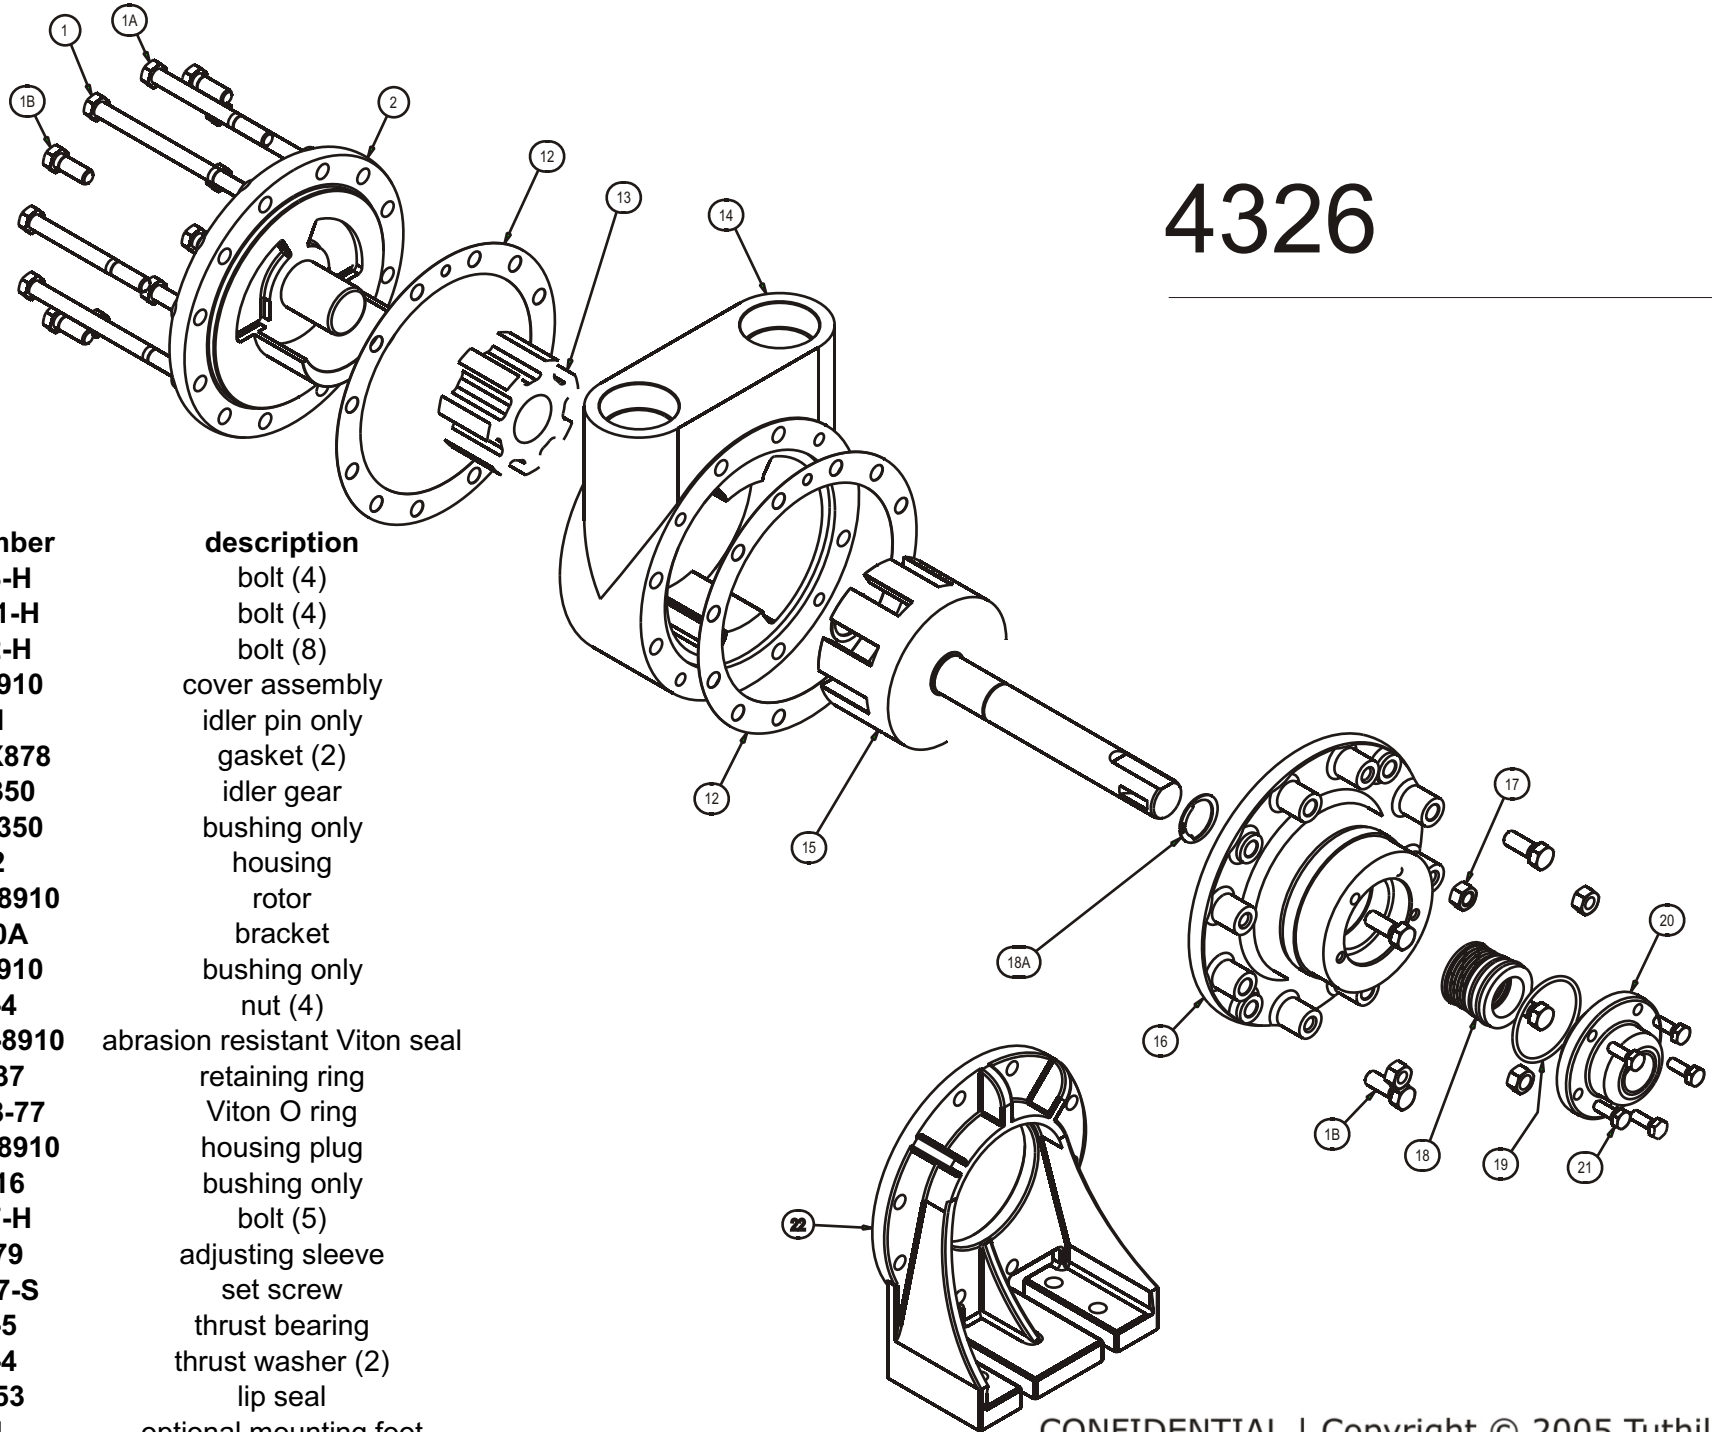

TUTHILL PUMP GROUP - LUBETECH PARTS LIST

4326

item	part number	description
1	P102-3-H	bolt (4)
1A	P102-11-H	bolt (4)
1B	P102-2-H	bolt (8)
2	6M35-8910	cover assembly
	6M31	idler pin only
12	5C34-JX878	gasket (2)
13	6M5-8350	idler gear
	6M33-8350	bushing only
14	6C22	housing
15	6C1B24-8910	rotor
16	5MB20A	bracket
	5M71-8910	bushing only
17	P203-4	nut (4)
18	5C1B9-7-8910	abrasion resistant Viton seal
18A	P206-37	retaining ring
19	P701-98-77	Viton O ring
20	5C1B12-8910	housing plug
	P612-16	bushing only
21	P100-7-H	bolt (5)
22	5C1B79	adjusting sleeve
23	P103-57-S	set screw
24	P651-5	thrust bearing
25	P804-4	thrust washer (2)
26	P941-53	lip seal
27	5C81	optional mounting foot