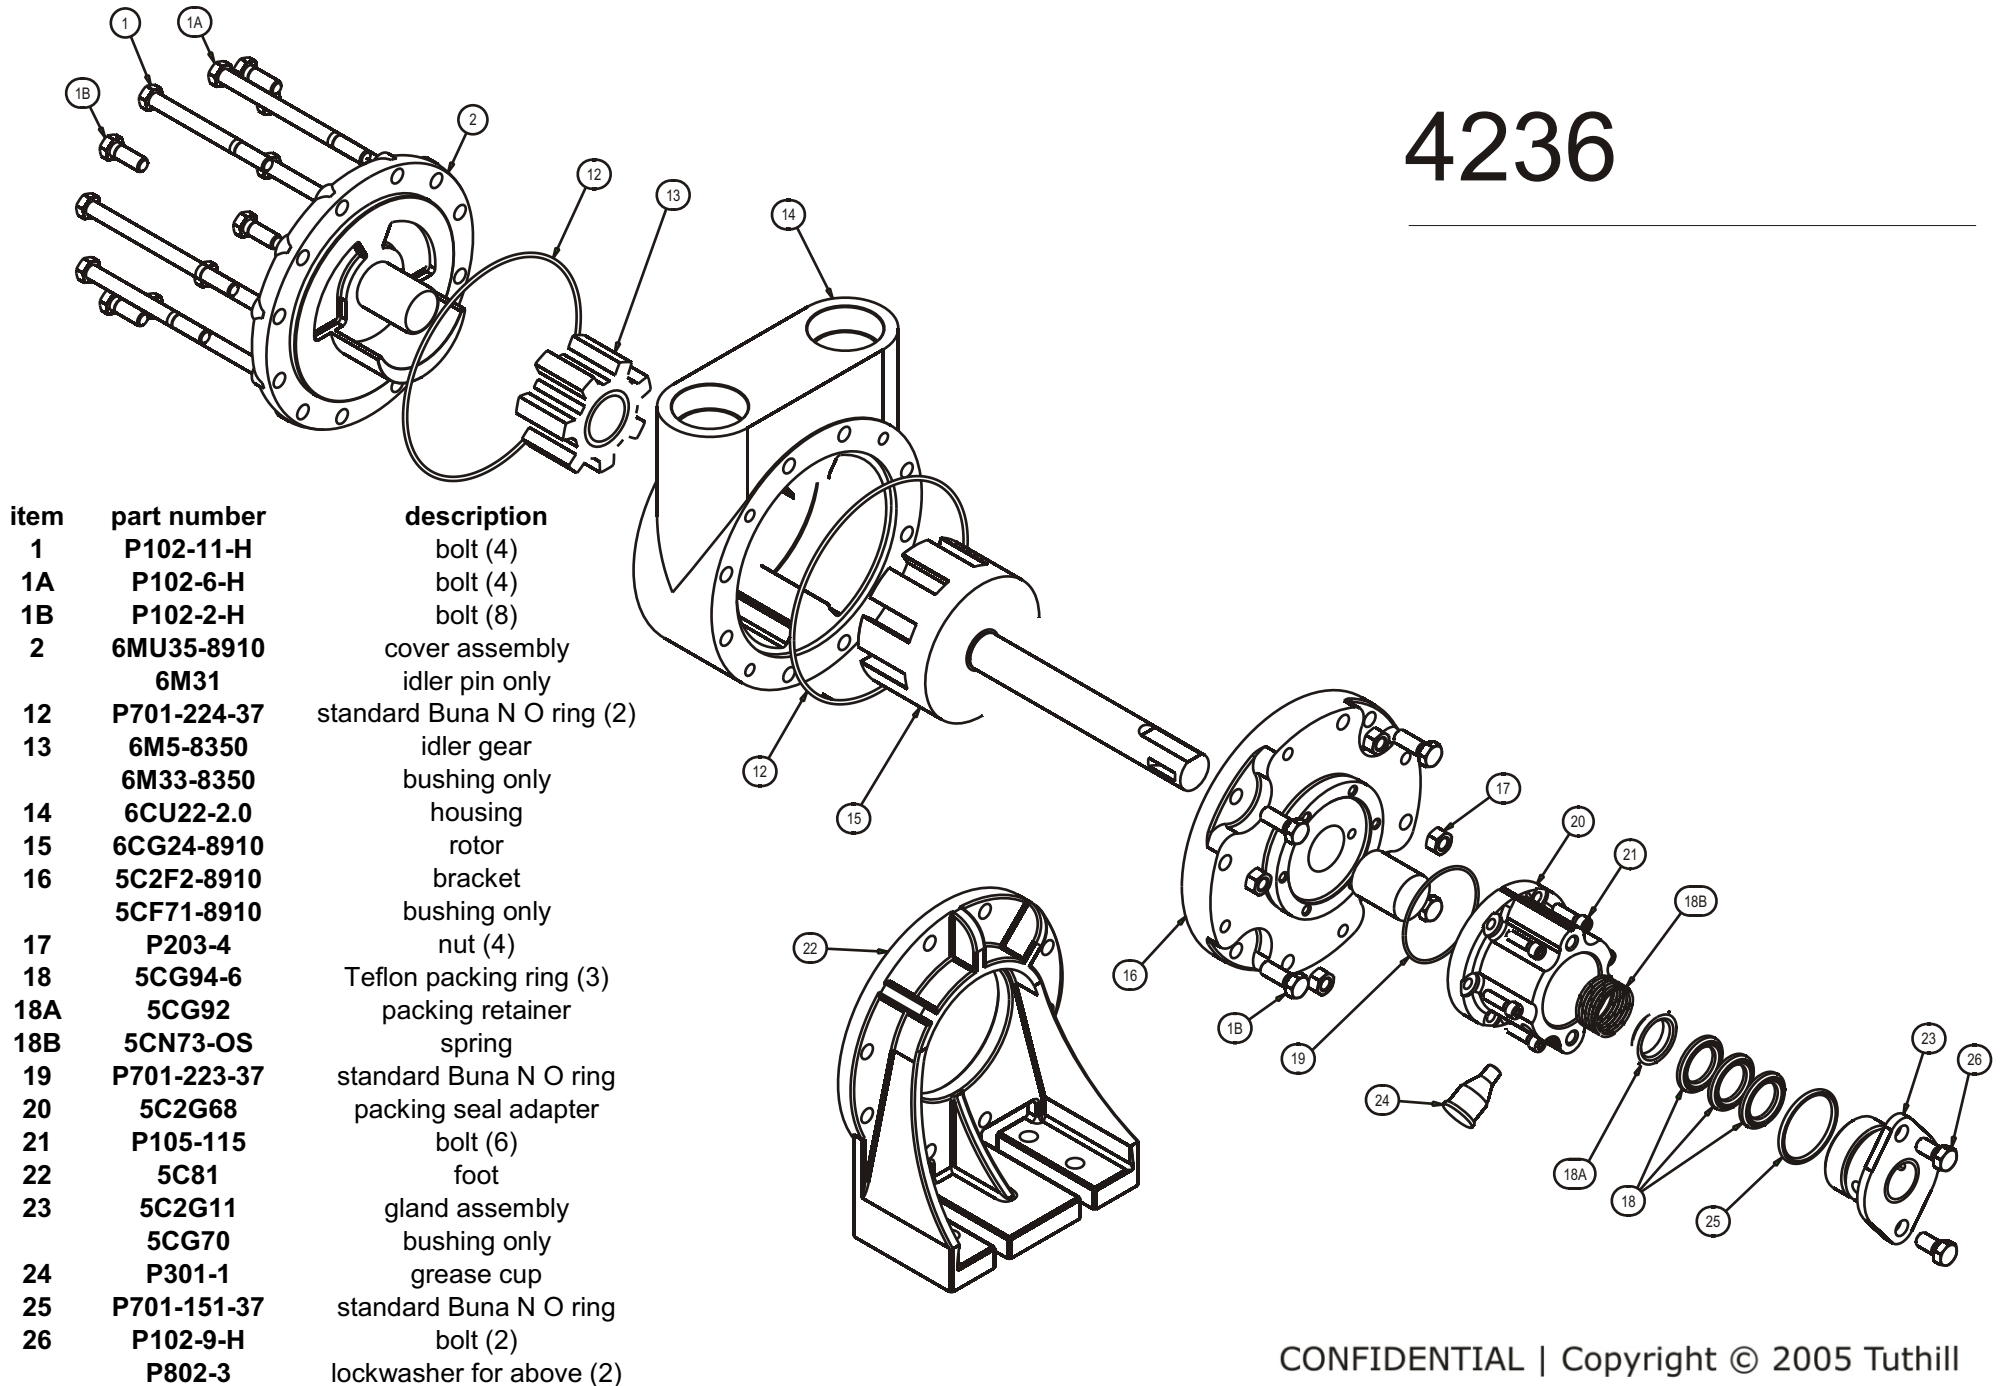

TUTHILL PUMP GROUP - LUBETECH PARTS LIST

4236

TUTHILL PUMP GROUP - LUBETECH PARTS LIST

item	part number	description
1	P102-22-H	bolt
1A	P102-11-H	bolt (3)
1B	P102-2-H	bolt (7)
1C	P102-25-H	bolt (3)
1D	P102-26-H	bolt
1E	P102-28-H	bolt
2D	6C2V35-C-8910	clockwise cover
	6C2V35-CC-8910	counterclockwise cover
	6M31	idler pin only
3	5CV58-X775	plunger
4	3CV63-4	spring 30-225 psi (std)
	3CV63-5	spring 20-150 psi
	3CV63-6	spring 45-250 psi
5	P701-112-37	standard Buna N O ring
	P701-112-77	optional Viton O ring
5A	P701-154-37	standard Buna N O ring
	P701-154-77	optional Viton O ring
6	5CV56	plug
7	P350-5	ball
8	3CV63	pilot spring
9	P203-15	nut
10	P701-10-37	standard Buna N O ring
11	3CV527	adjusting screw

4236

Relief Valve Option