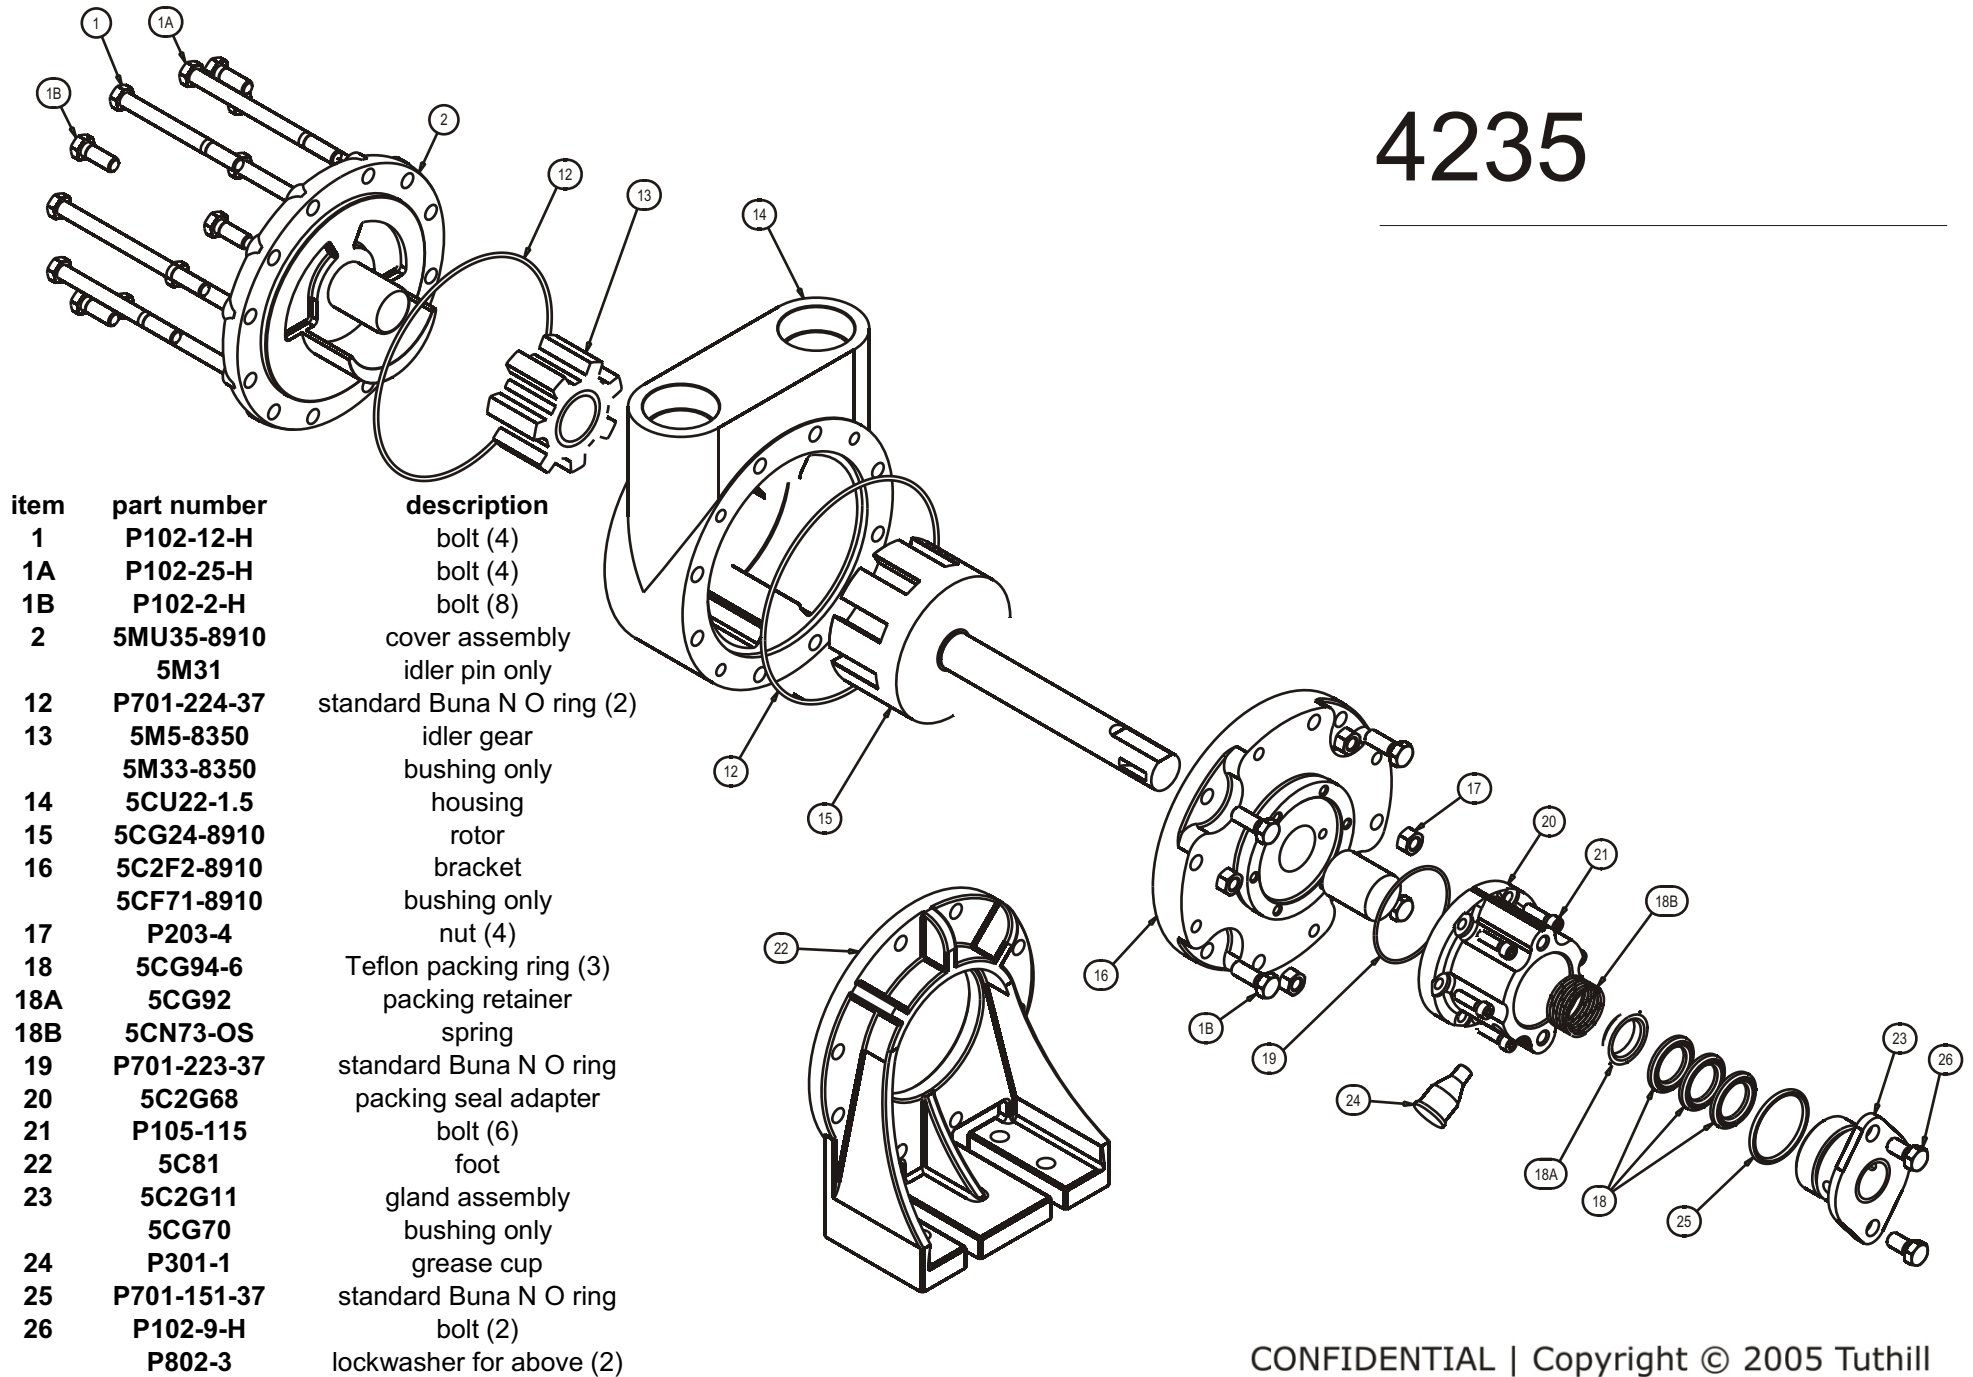

TUTHILL PUMP GROUP - LUBETECH PARTS LIST

4235

TUTHILL PUMP GROUP - LUBETECH PARTS LIST

item	part number	description
1	P102-12-H	bolt (3)
1A	P102-25-H	bolt (3)
1B	P102-2-H	bolt (7)
1C	P102-22-H	bolt
1D	P102-6-H	bolt
1E	P102-34-H	bolt
2D	5C2V35-C-8910	clockwise cover
	5C2V35-CC-8910	counterclockwise cover
	5M31	idler pin only
3	5CV58-X775	plunger
4	3CV63-4	spring 30-225 psi (std)
	3CV63-5	spring 20-150 psi
	3CV63-6	spring 45-250 psi
5	P701-112-37	standard Buna N O ring
	P701-112-77	optional Viton O ring
5A	P701-154-37	standard Buna N O ring
	P701-154-77	optional Viton O ring
6	5CV56	plug
7	P350-5	ball
8	3CV63	pilot spring
9	P203-15	nut
10	P701-10-37	standard Buna N O ring
11	3CV527	adjusting screw

4235

Relief Valve Option