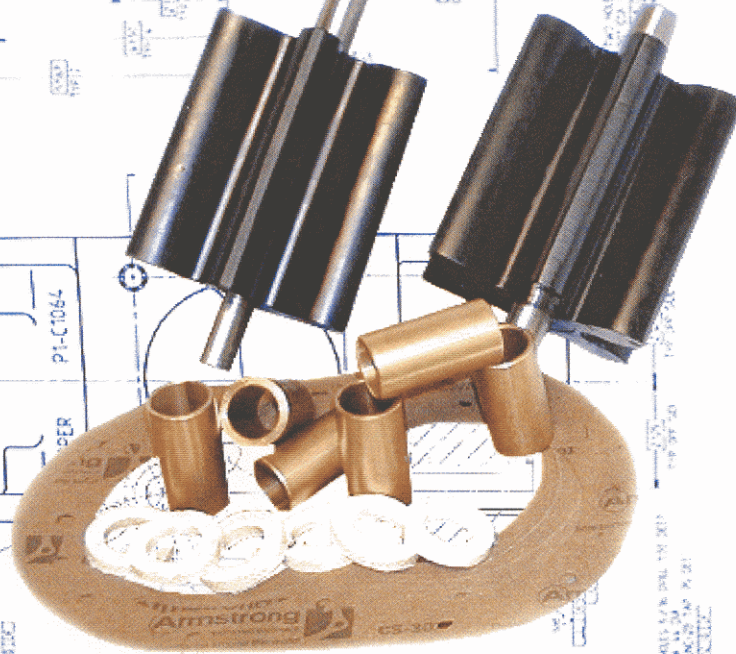

GENUINE

ROPER® RUBBER GEAR REBUILD KIT

To Fit Your Trash Pump

STANDARD KIT INCLUDES:

- Drive Gear/Shaft Assembly**
- Idler Gear/Shaft Assembly**
- Bronze Bearings**
- Packing Rings**
- Case Gasket**

OPTIONAL SMALL KIT INCLUDES:

- Bronze Bearings**
- Packing Rings**
- Case Gasket**

3475 Old Maysville Rd
Phone: 1-800-876-9160

Commerce GA 30529
Fax: 1-706-335-5490

www.roperpumps.com
sales@roperpumps.com

The leading force behind liquids.®