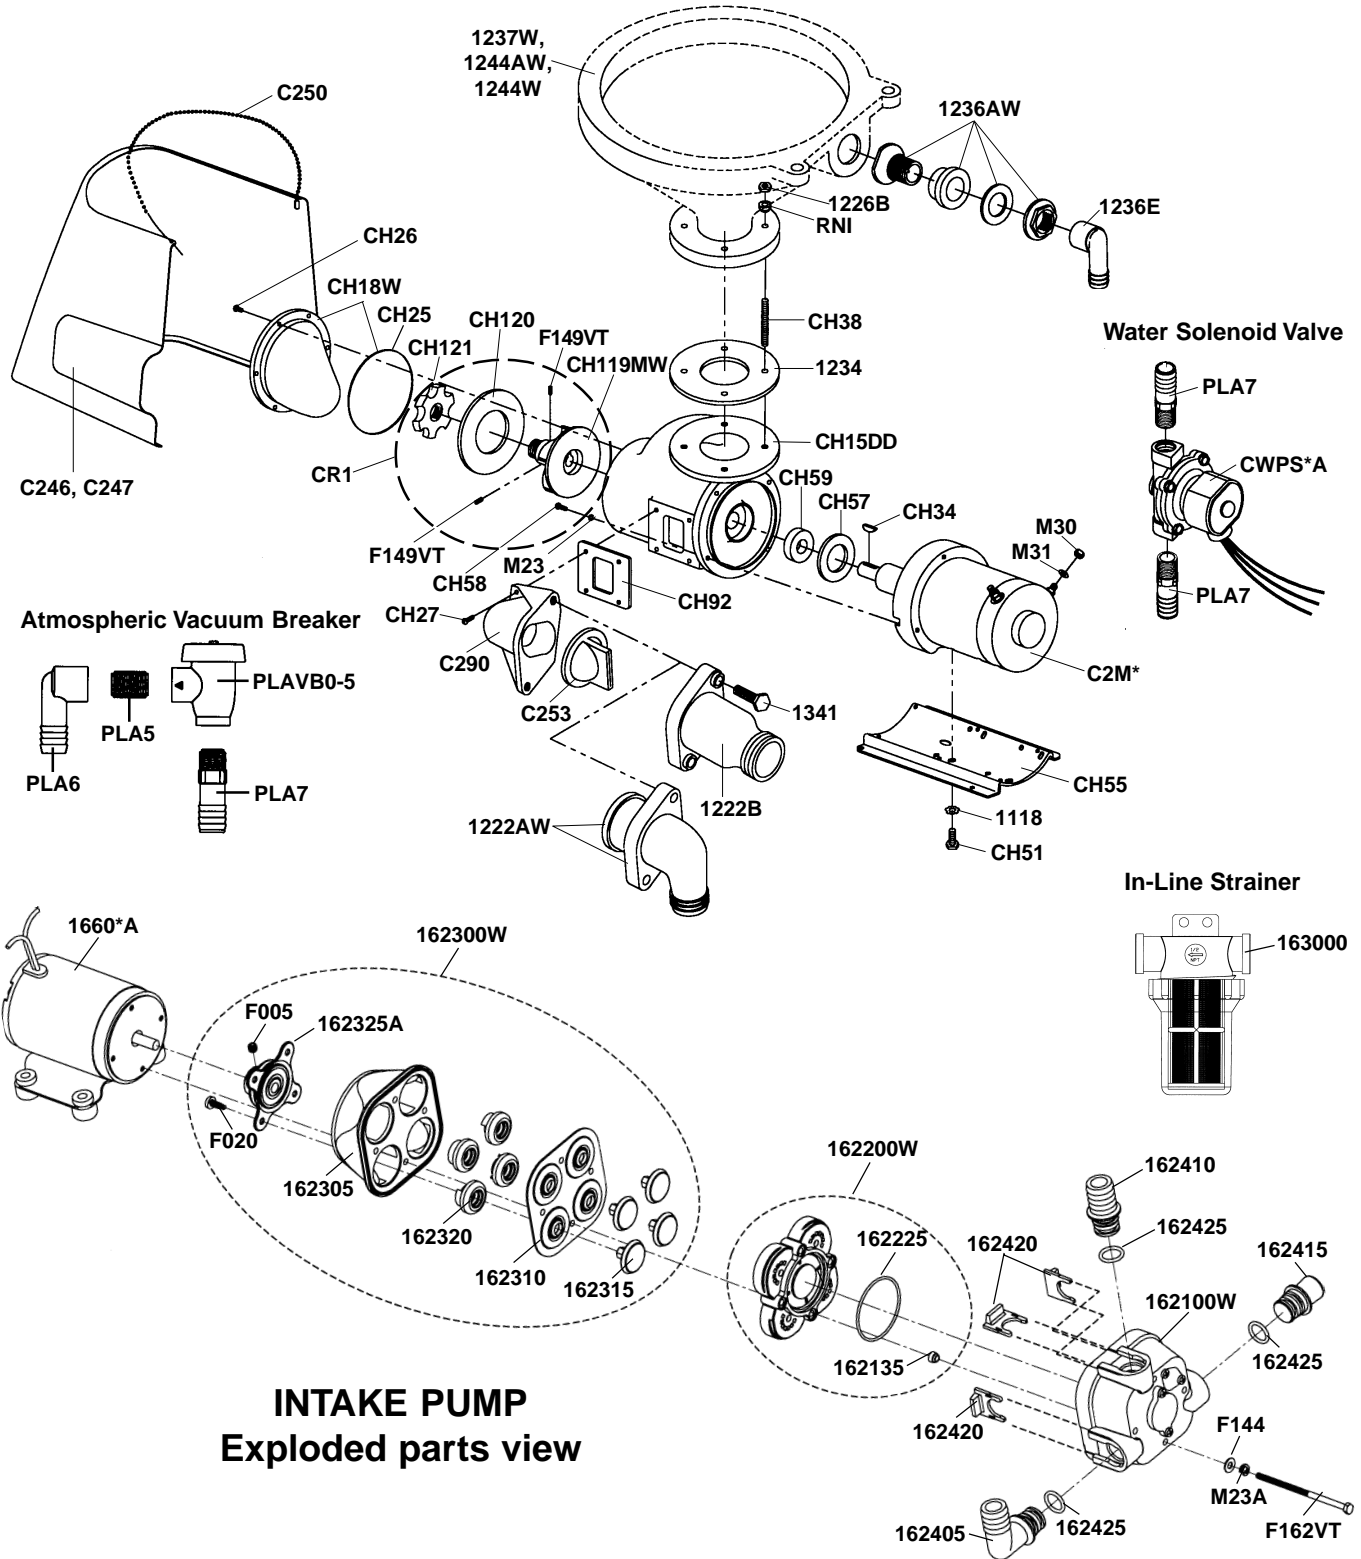

# CROWN HEAD II - EXPLODED PARTS VIEW (Manufactured after June 2002)

**INTAKE PUMP**  
Exploded parts view

**RARITAN**  
Engineering Company, Inc.

530 Orange Street, P.O. Box 1157, Millville, NJ 08332 USA  
 Telephone: 856-825-4900 FAX: 856-825-4409  
 www.raritaneng.com  
 Southern Office and Plant:  
 3101 SW Second Avenue, Fort Lauderdale, FL 33315 USA  
 Telephone: 954-525-0378 FAX: 954-764-4370