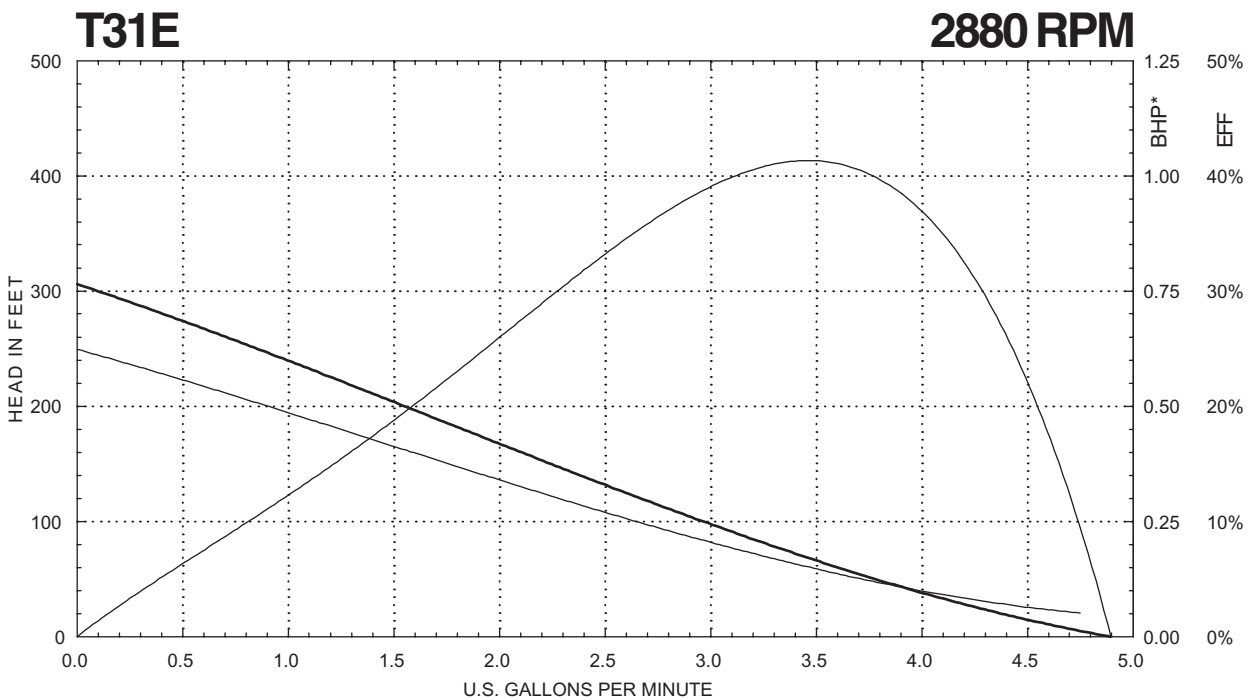

SERIES T31

Performance Curves

* Horsepower data is valid for 1.0 specific gravity fluids only

MTH PUMPS

401 West Main Street • Plano, IL 60545-1436
Phone: 630-552-4115 • Fax: 630-552-3688
Email: Sales@MTHPumps.com
<http://WWW.MTHPumps.com>