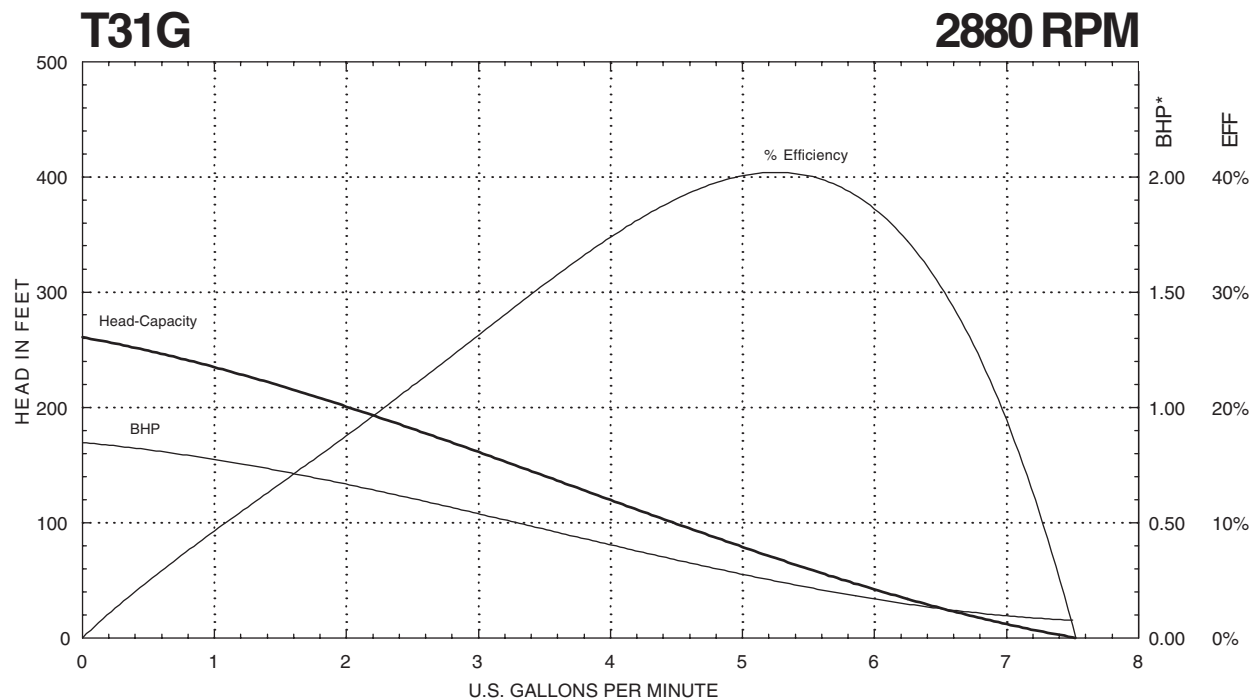

SERIES T31

Performance Curves

* Horsepower data is valid for 1.0 specific gravity fluids only

MTH PUMPS

401 West Main Street • Plano, IL 60545-1436
Phone: 630-552-4115 • Fax: 630-552-3688
Email: Sales@MTHPumps.com
<http://WWW.MTHPumps.com>