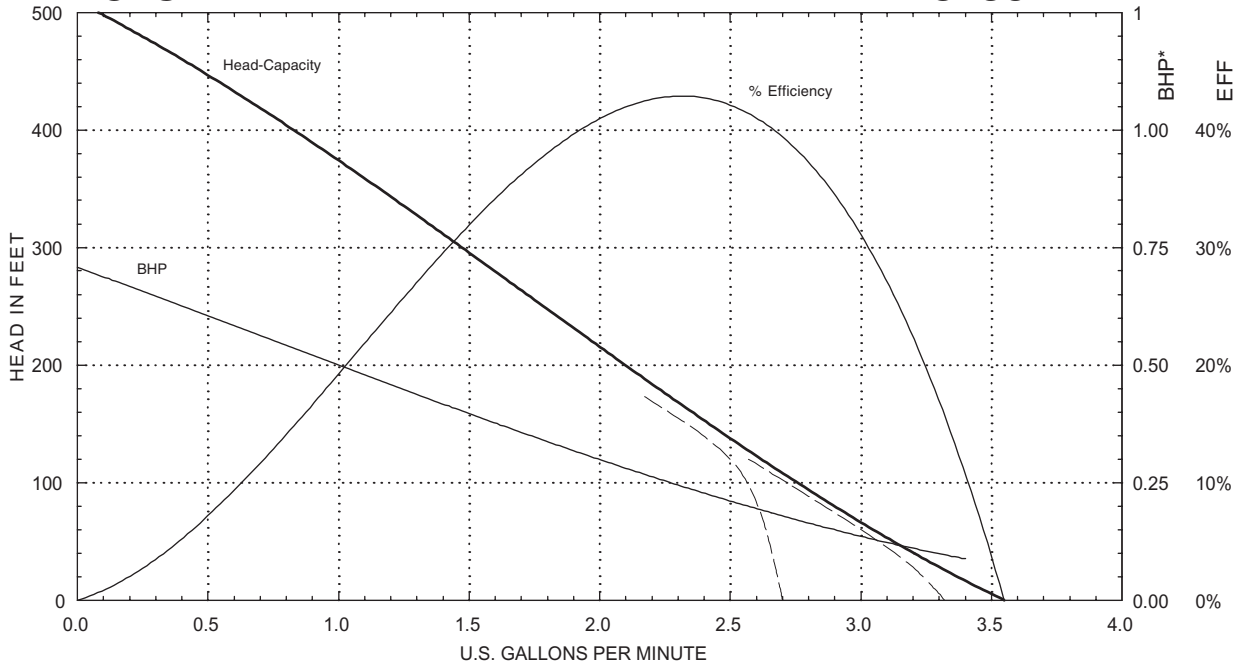

SERIES T31

Performance Curves

T31C

3450 RPM