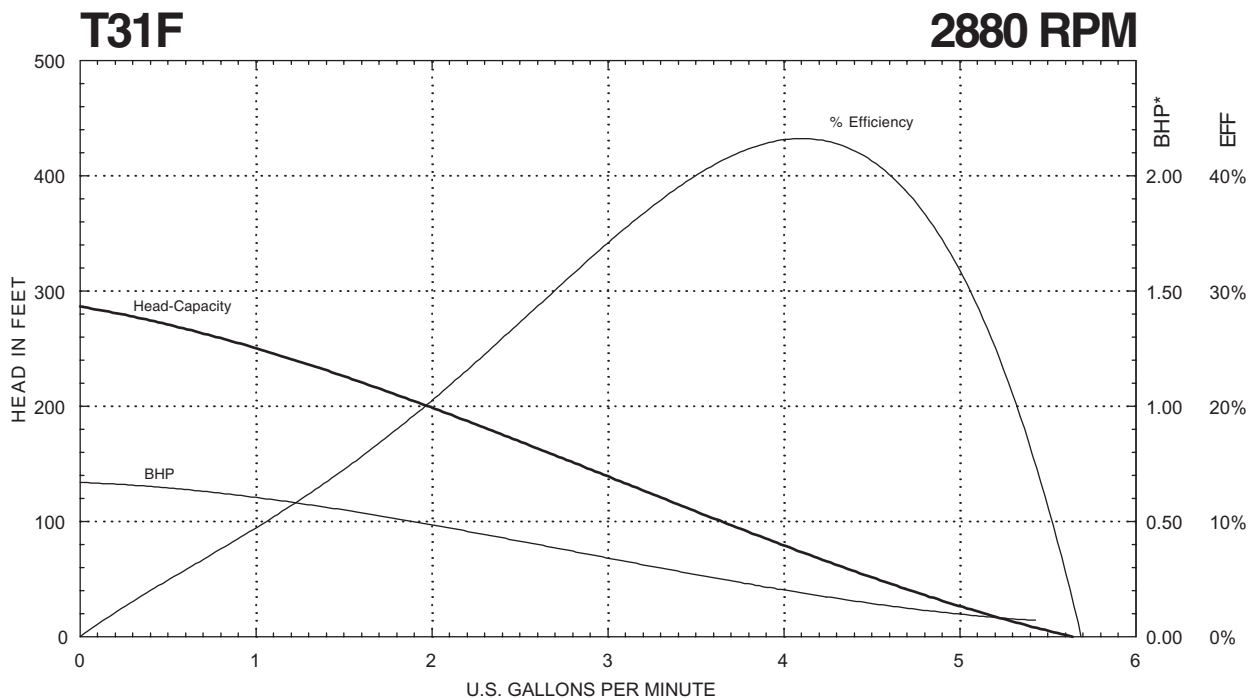

SERIES T31

Performance Curves

* Horsepower data is valid for 1.0 specific gravity fluids only