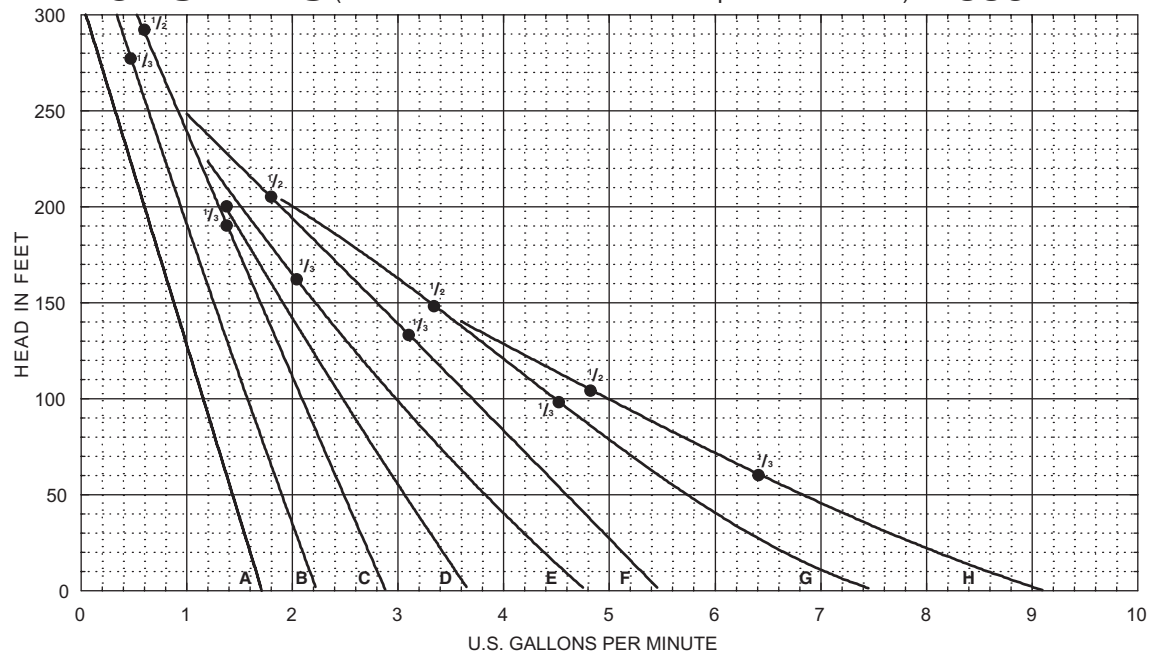

SERIES T31

Performance Curves

T31 SERIES (60 Hz 1.0 Service Factor Motor Horsepower Selections*) 3450 RPM

T31 SERIES (50 Hz 1.0 Service Factor Motor Horsepower Selections *) 2880 RPM

* Horsepower data is valid for 1.0 specific gravity fluids only