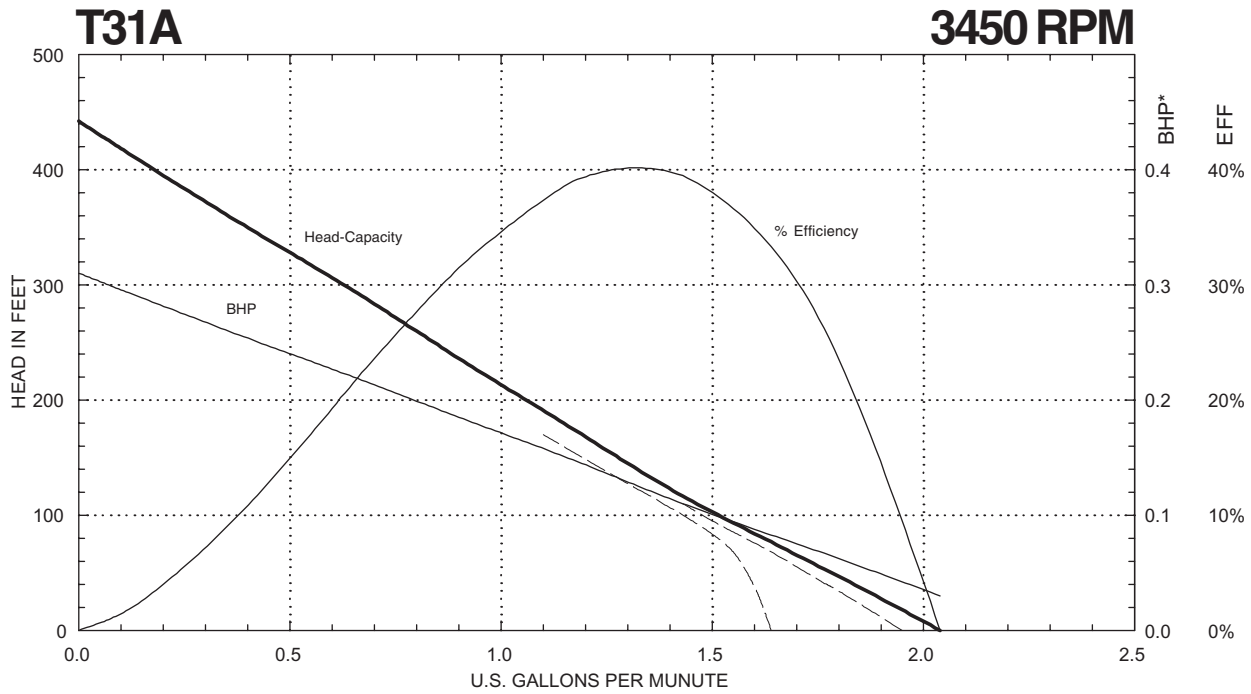

SERIES T31

Performance Curves

* Horsepower data is valid for 1.0 specific gravity fluids only

MTH PUMPS

401 West Main Street • Plano, IL 60545-1436
Phone: 630-552-4115 • Fax: 630-552-3688
Email: Sales@MTHPumps.com
<http://WWW.MTHPumps.com>