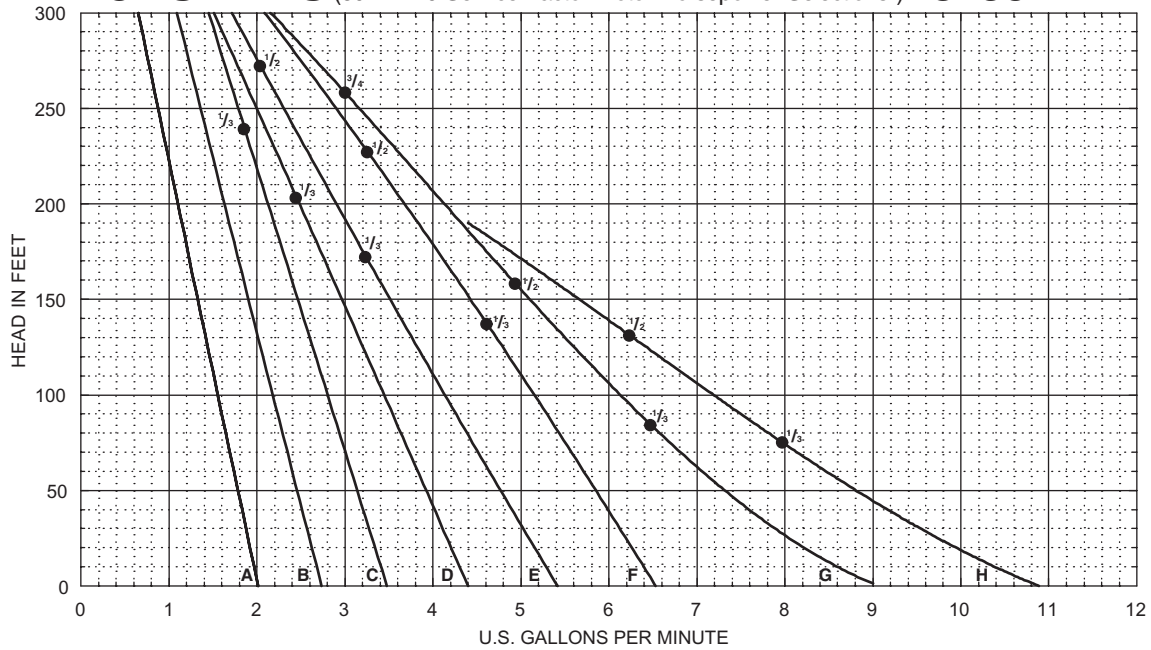

SERIES T31

Performance Curves

T31 SERIES (60 Hz 1.0 Service Factor Motor Horsepower Selections*) 3450 RPM

T31 SERIES (50 Hz 1.0 Service Factor Motor Horsepower Selections *) 2880 RPM

* Horsepower data is valid for 1.0 specific gravity fluids only