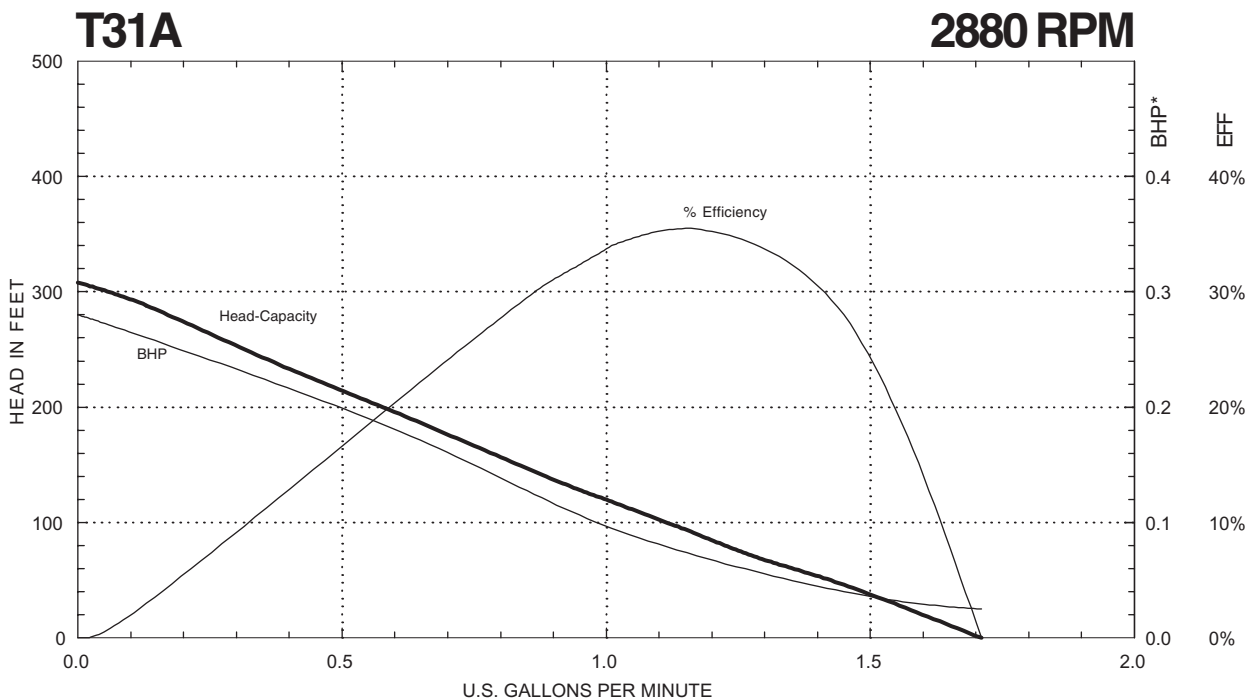

SERIES T31

Performance Curves

* Horsepower data is valid for 1.0 specific gravity fluids only

MTH PUMPS

401 West Main Street • Plano, IL 60545-1436
Phone: 630-552-4115 • Fax: 630-552-3688
Email: Sales@MTHPumps.com
<http://WWW.MTHPumps.com>