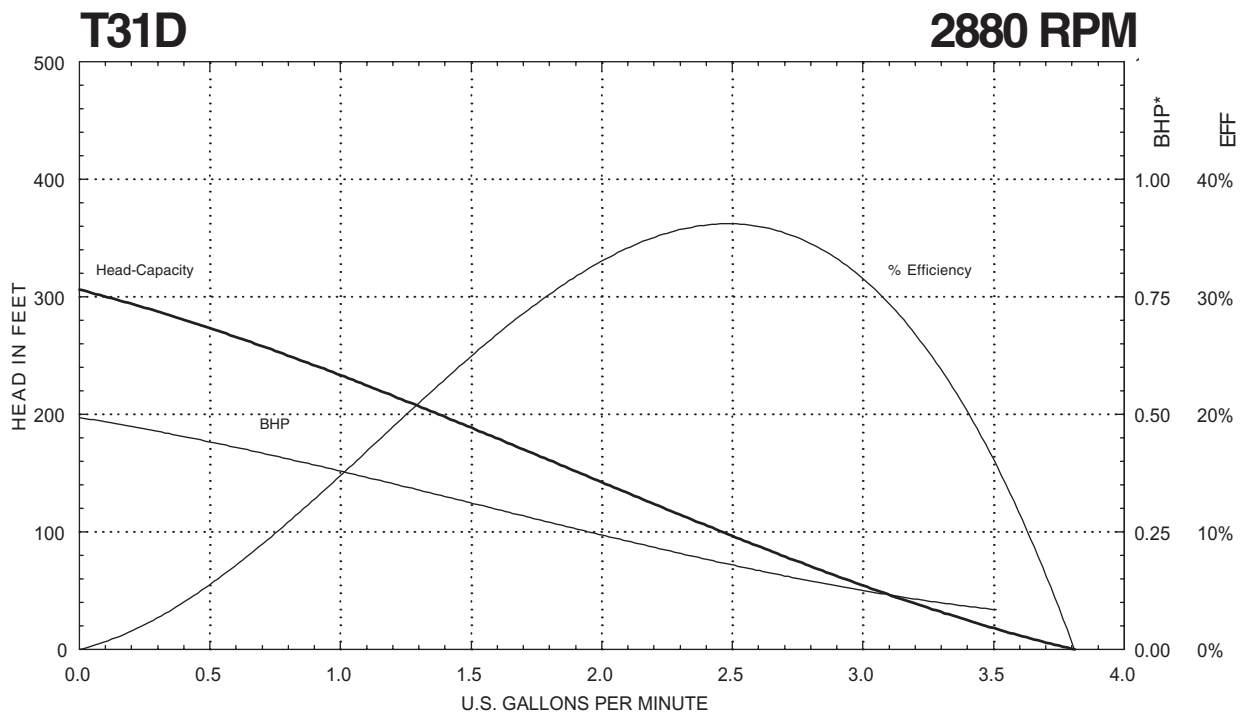

SERIES T31

Performance Curves

* Horsepower data is valid for 1.0 specific gravity fluids only