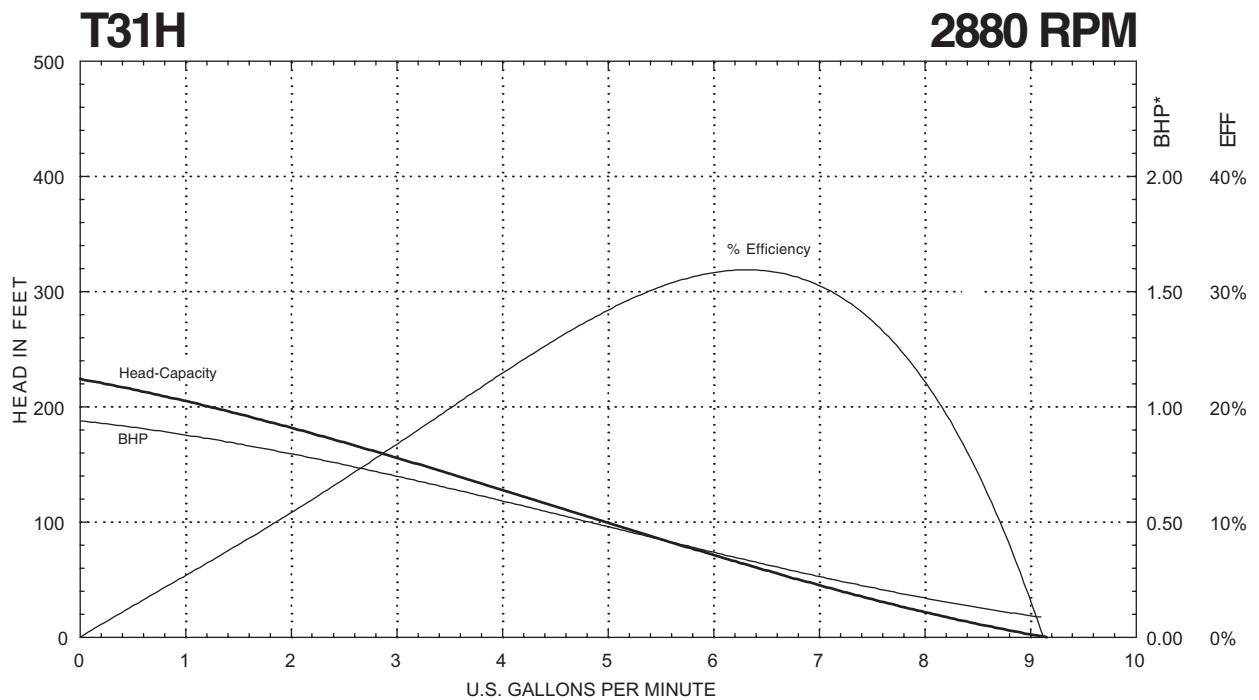

SERIES T31

Performance Curves

* Horsepower data is valid for 1.0 specific gravity fluids only