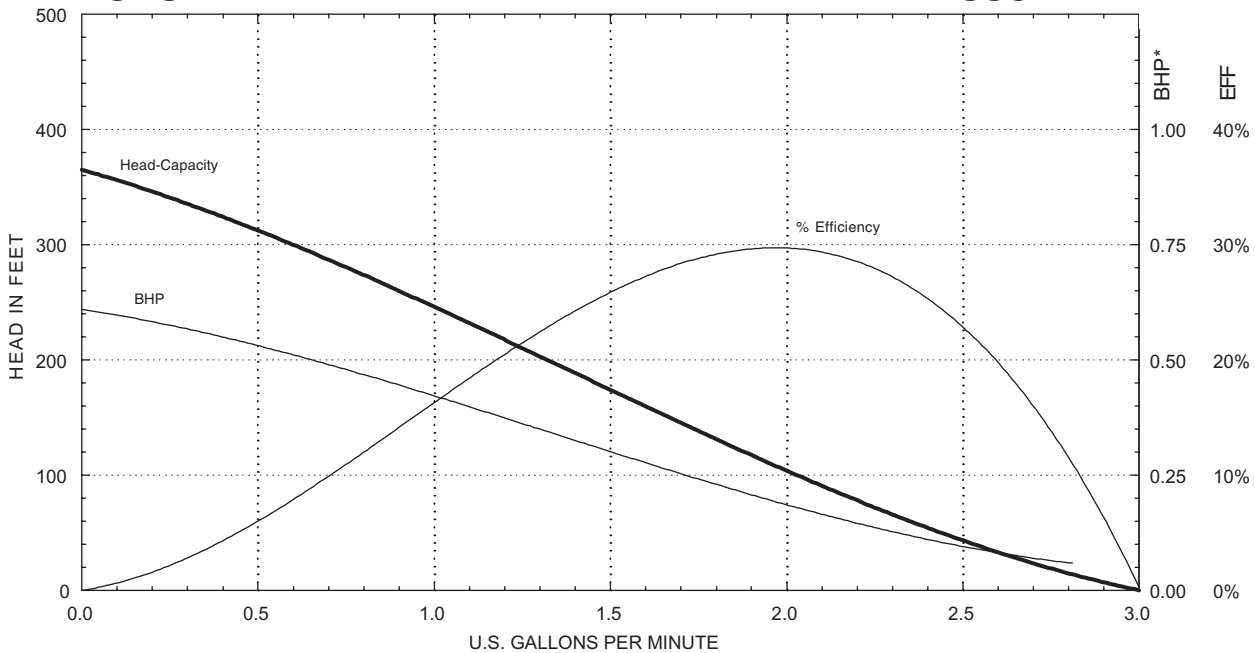

T31C

2880 RPM