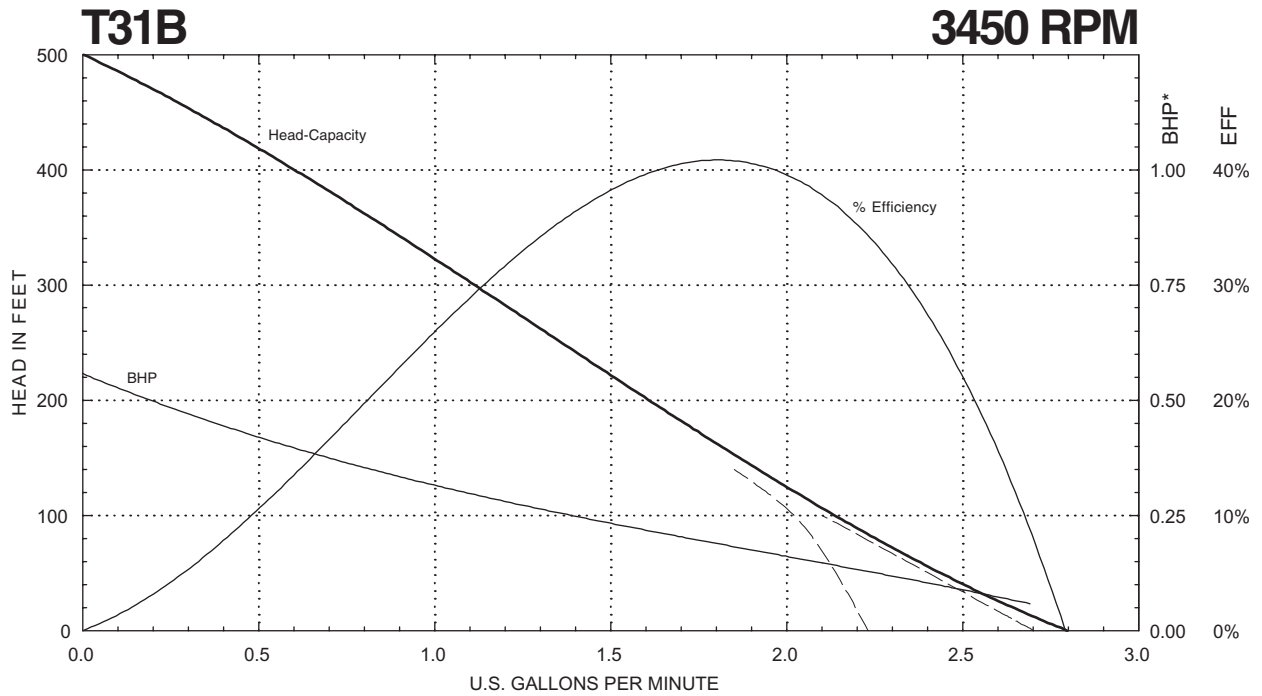

SERIES T31

Performance Curves

* Horsepower data is valid for 1.0 specific gravity fluids only