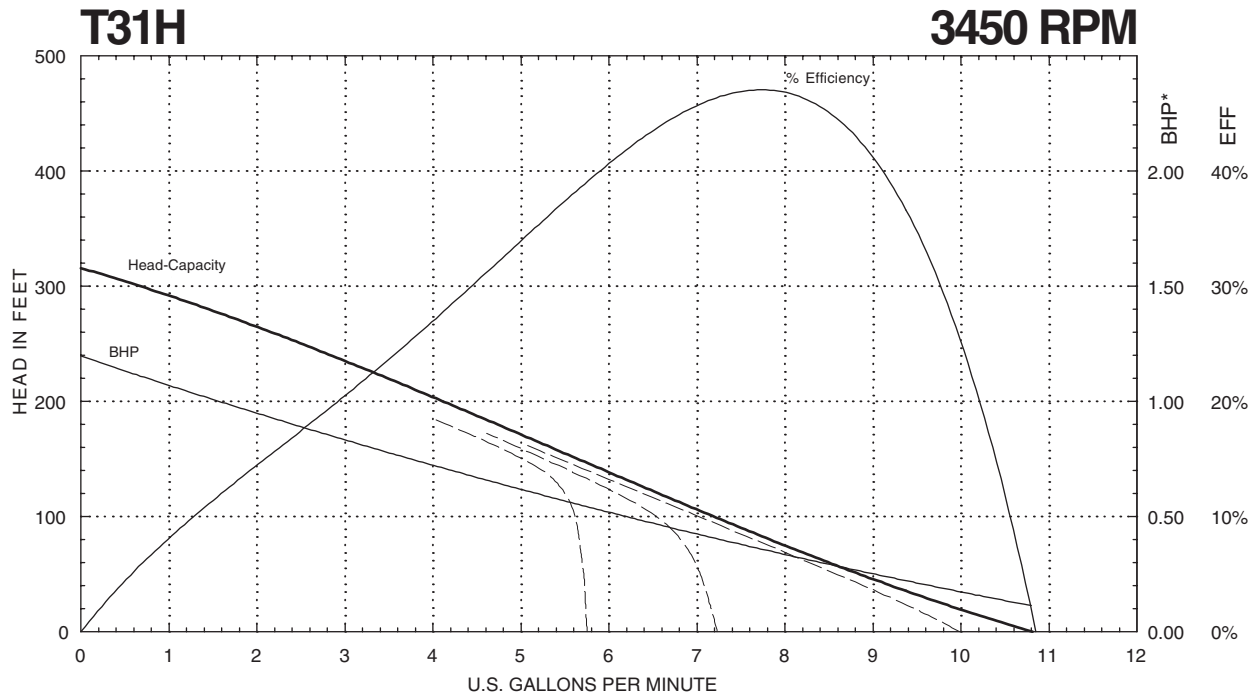

SERIES T31

Performance Curves

* Horsepower data is valid for 1.0 specific gravity fluids only