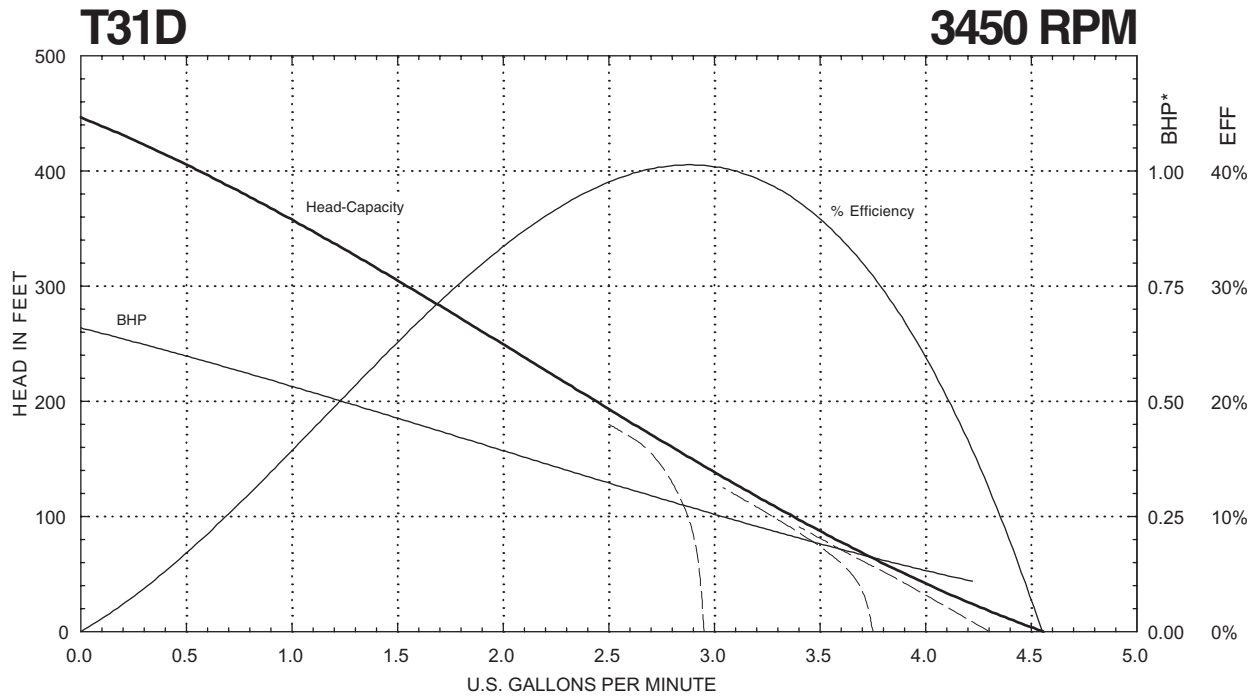

SERIES T31

Performance Curves

* Horsepower data is valid for 1.0 specific gravity fluids only