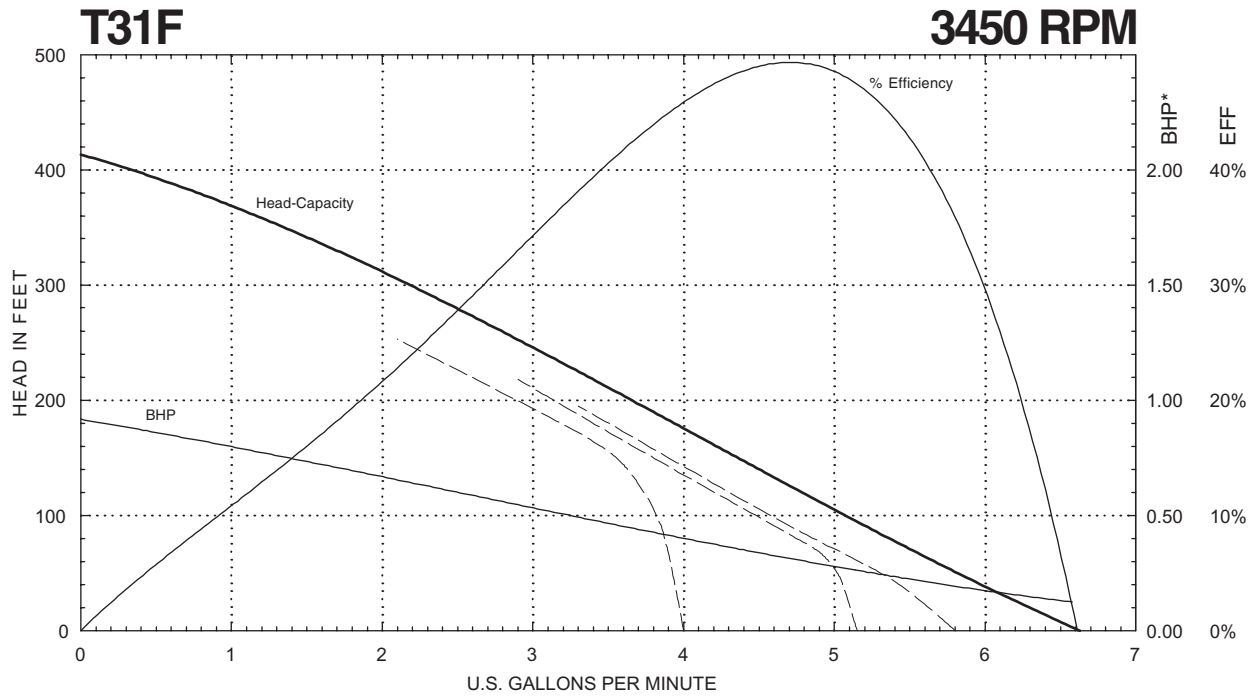

SERIES T31

Performance Curves

* Horsepower data is valid for 1.0 specific gravity fluids only