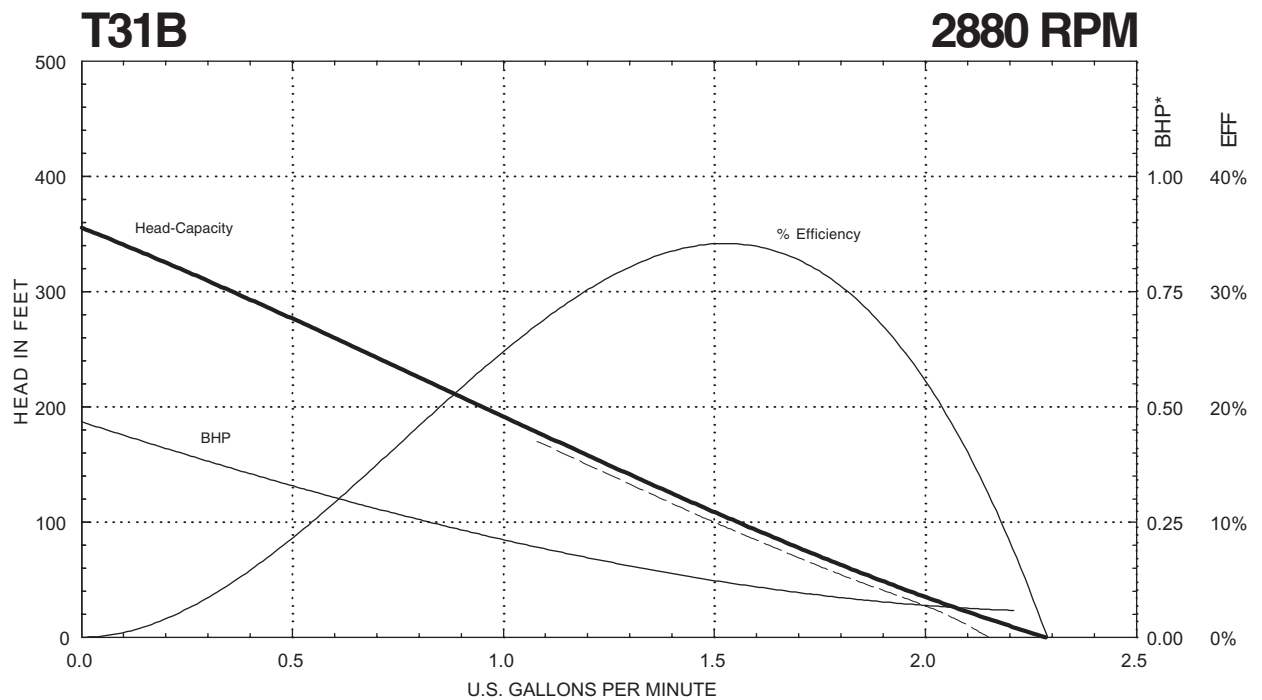

SERIES T31

Performance Curves

* Horsepower data is valid for 1.0 specific gravity fluids only