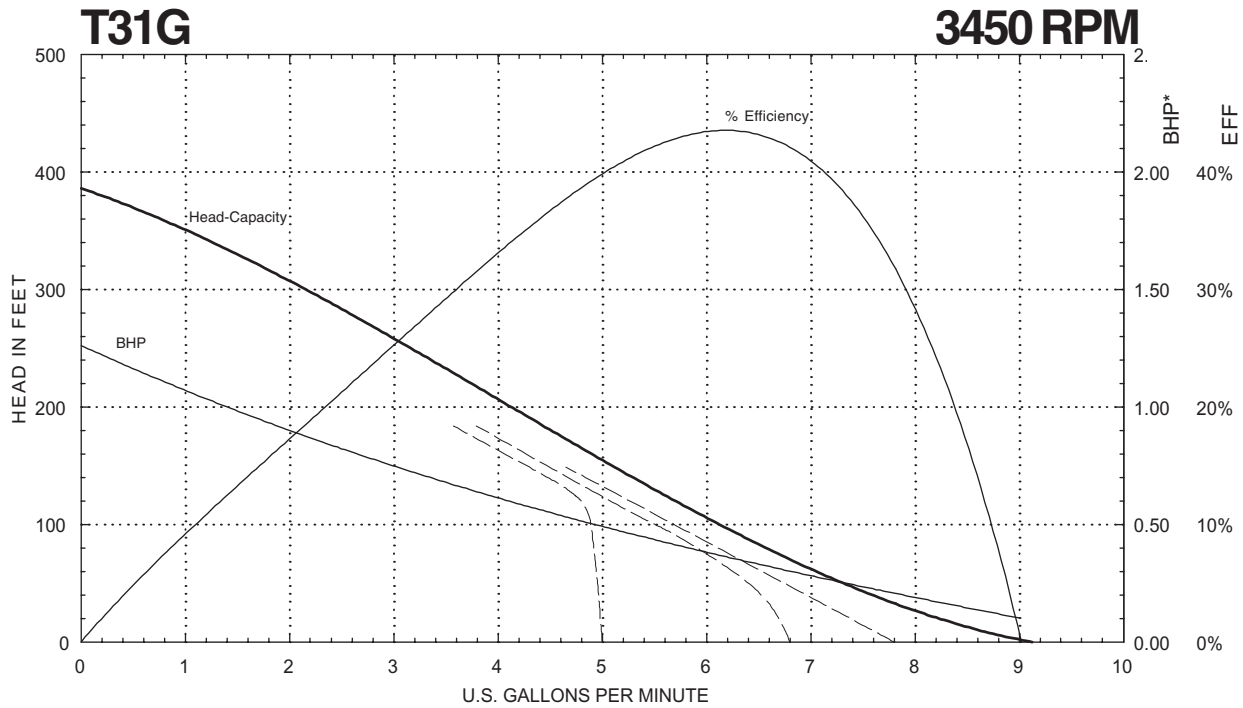

SERIES T31

Performance Curves

* Horsepower data is valid for 1.0 specific gravity fluids only

MTH PUMPS

401 West Main Street • Plano, IL 60545-1436
Phone: 630-552-4115 • Fax: 630-552-3688
Email: Sales@MTHPumps.com
<http://WWW.MTHPumps.com>