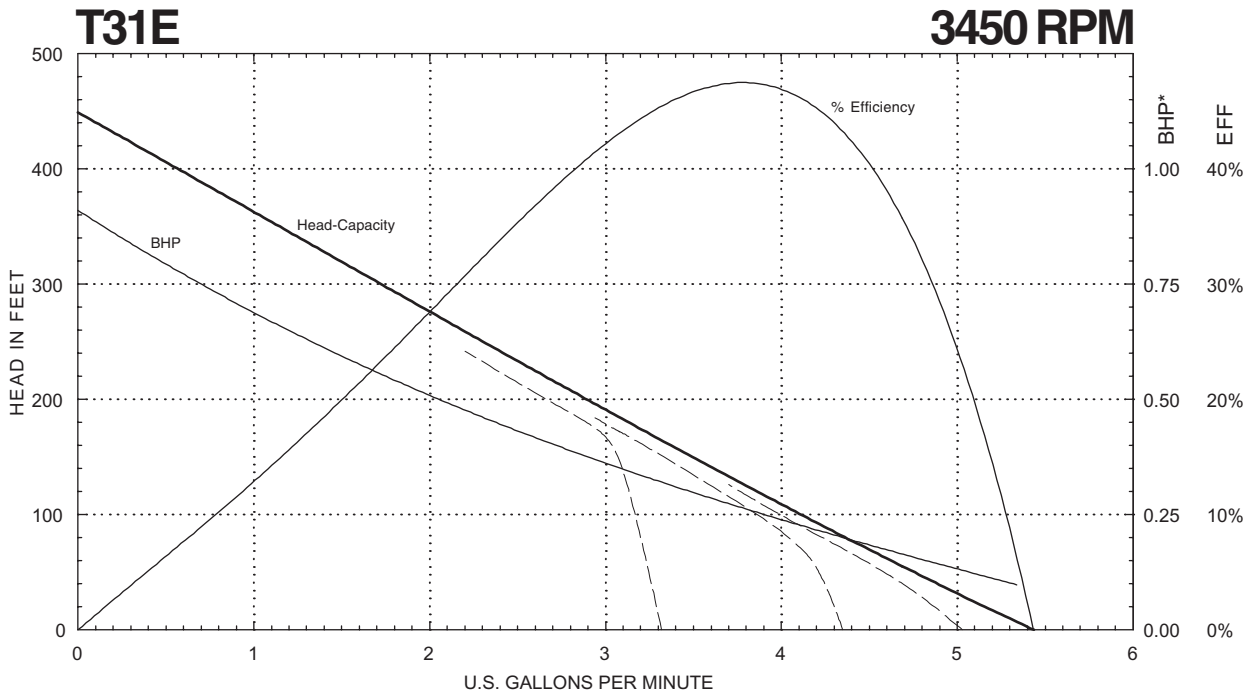

SERIES T31

Performance Curves

* Horsepower data is valid for 1.0 specific gravity fluids only

MTH PUMPS

401 West Main Street • Plano, IL 60545-1436
Phone: 630-552-4115 • Fax: 630-552-3688
Email: Sales@MTHPumps.com
<http://WWW.MTHPumps.com>