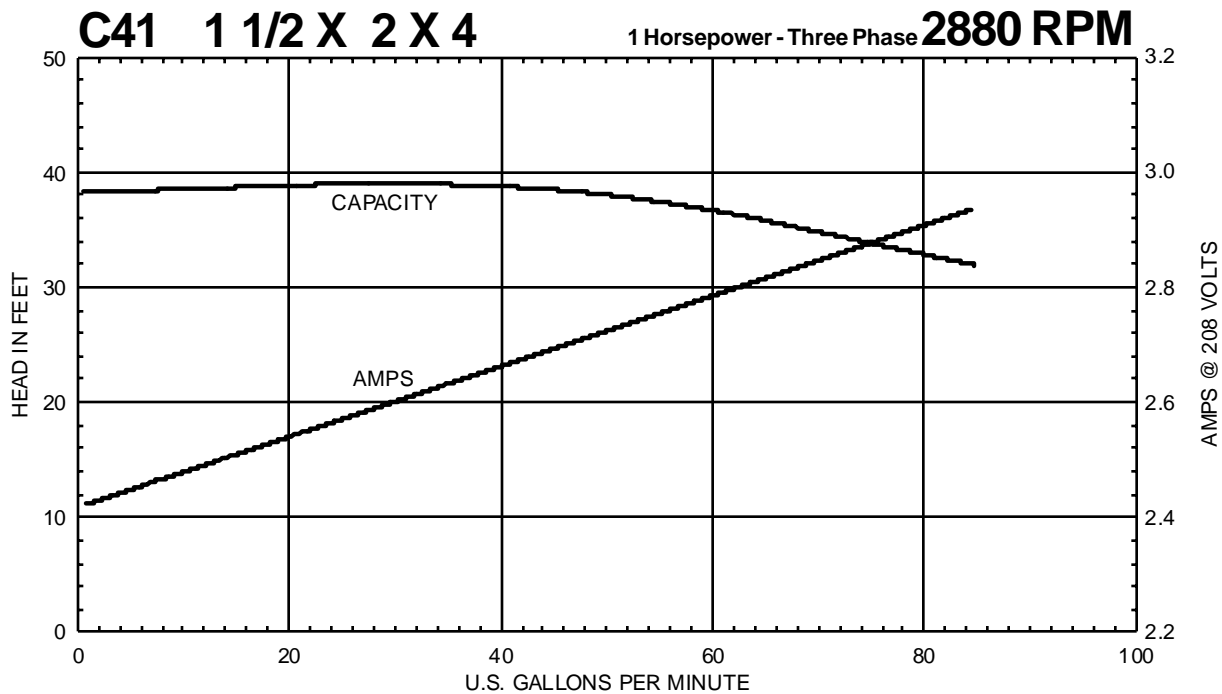

Performance Curves

MTH PUMPS

401 West Main Street • Plano, IL 60545-1436
Phone: 630-552-4115 • Fax: 630-552-3688
E-mail: Sales@MTHPumps.com
Web: www.MTHPumps.com