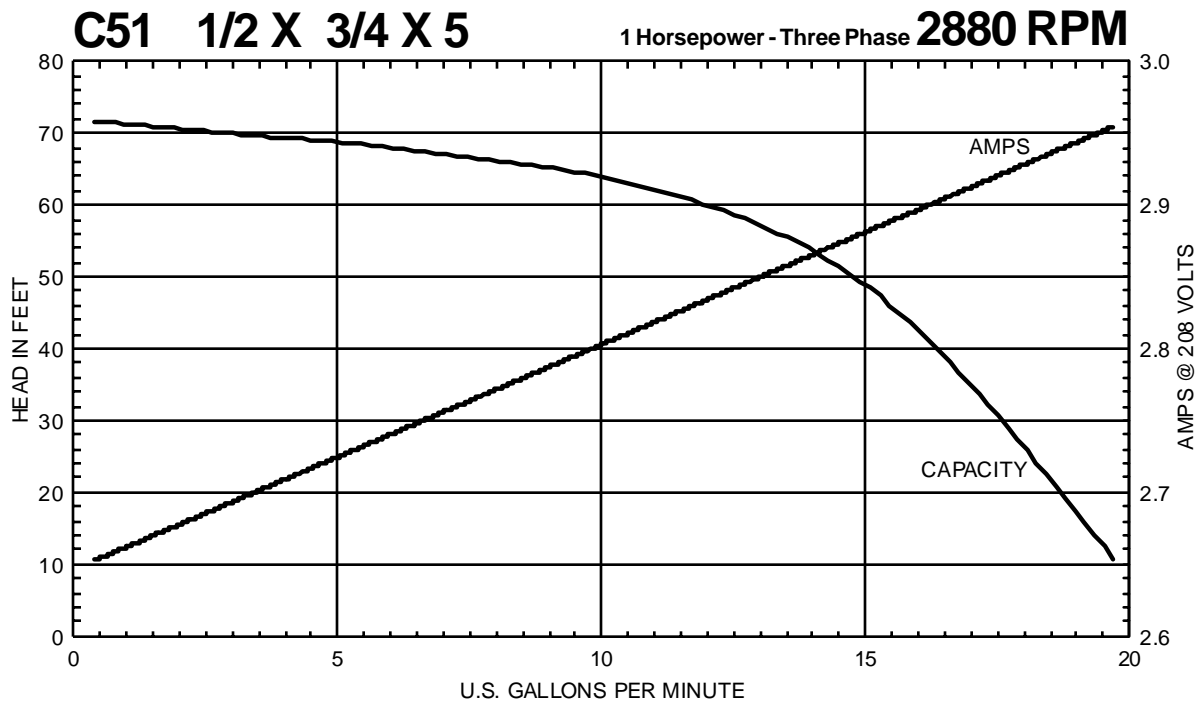

C SERIES

Performance Curves

MTH PUMPS

401 West Main Street • Plano, IL 60545-1436
 Phone: 630-552-4115 • Fax: 630-552-3688
 E-mail: Sales@MTHPumps.com
 Web: www.MTHPumps.com

Performance Curves

MTH PUMPS

401 West Main Street • Plano, IL 60545-1436
Phone: 630-552-4115 • Fax: 630-552-3688
E-mail: Sales@MTHPumps.com
Web: www.MTHPumps.com