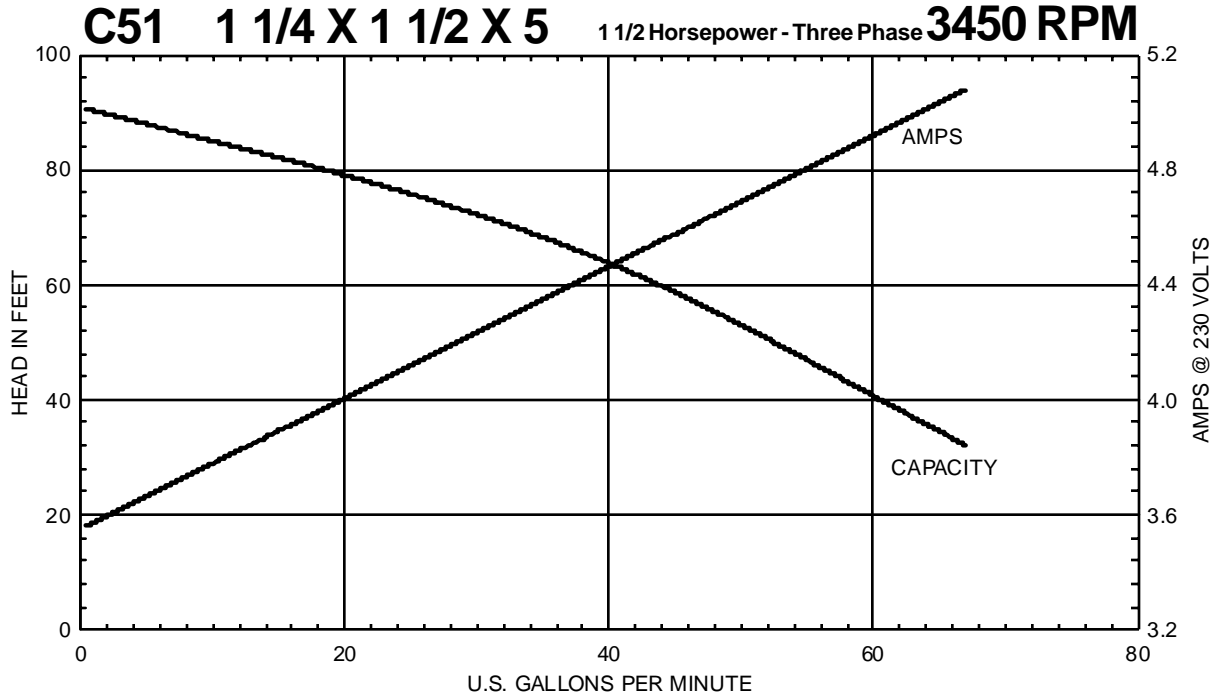

C SERIES

Performance Curves

MTH PUMPS

401 West Main Street • Plano, IL 60545-1436
Phone: 630-552-4115 • Fax: 630-552-3688
E-mail: Sales@MTHPumps.com
Web: www.MTHPumps.com

Performance Curves

MTH PUMPS

401 West Main Street • Plano, IL 60545-1436
Phone: 630-552-4115 • Fax: 630-552-3688
E-mail: Sales@MTHPumps.com
Web: www.MTHPumps.com