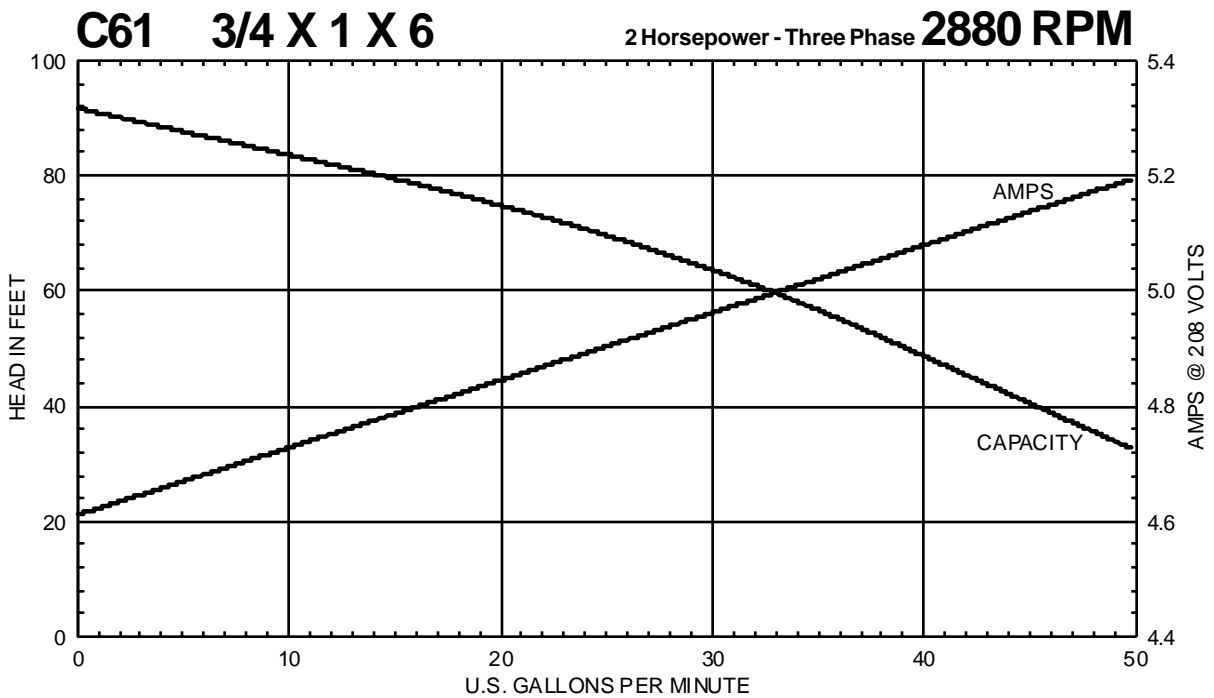

C SERIES

Performance Curves

MTH PUMPS

401 West Main Street • Plano, IL 60545-1436
Phone: 630-552-4115 • Fax: 630-552-3688
E-mail: Sales@MTHPumps.com
Web: www.MTHPumps.com

Performance Curves

MTH PUMPS

401 West Main Street • Plano, IL 60545-1436
Phone: 630-552-4115 • Fax: 630-552-3688
E-mail: Sales@MTHPumps.com
Web: www.MTHPumps.com