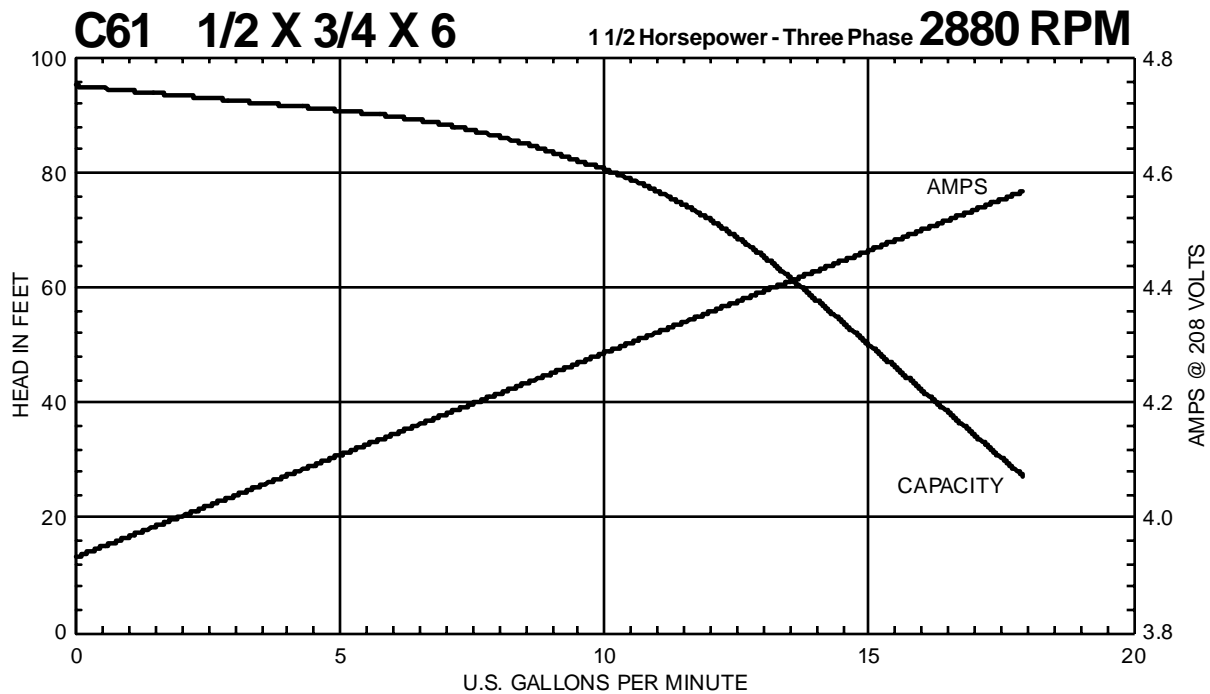

C SERIES

Performance Curves

MTH PUMPS

401 West Main Street • Plano, IL 60545-1436
Phone: 630-552-4115 • Fax: 630-552-3688
E-mail: Sales@MTHPumps.com
Web: www.MTHPumps.com

Performance Curves

MTH PUMPS

401 West Main Street • Plano, IL 60545-1436
Phone: 630-552-4115 • Fax: 630-552-3688
E-mail: Sales@MTHPumps.com
Web: www.MTHPumps.com