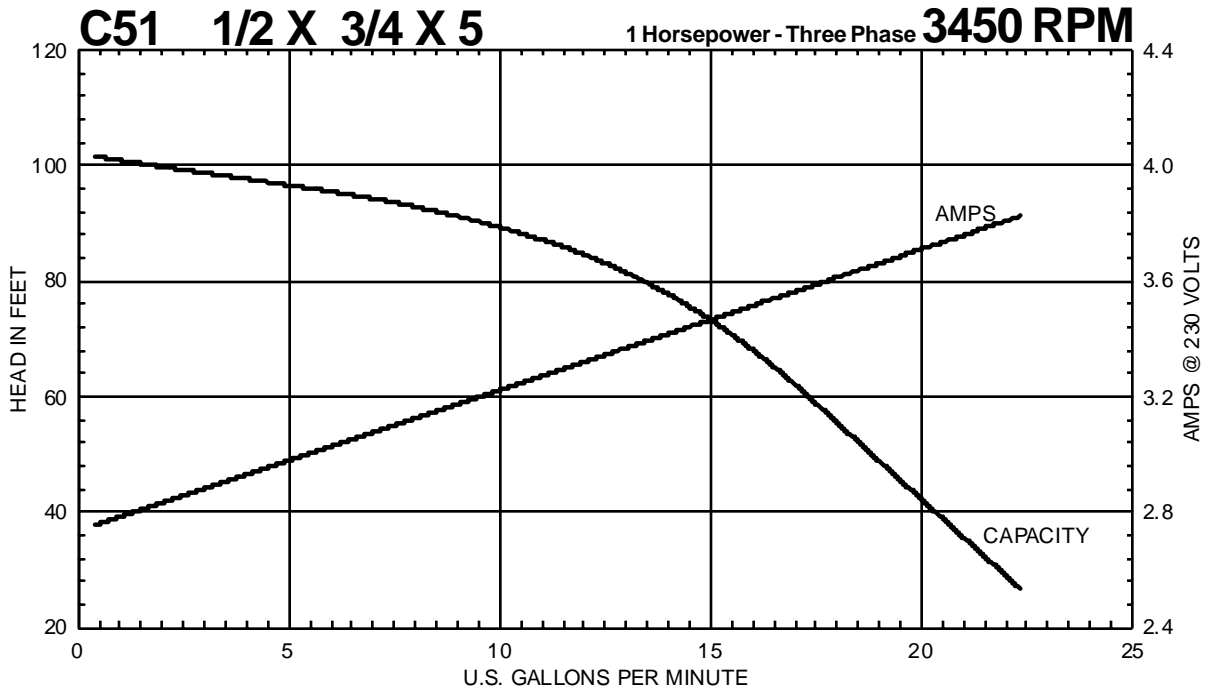

C SERIES

Performance Curves

MTH PUMPS

401 West Main Street • Plano, IL 60545-1436
 Phone: 630-552-4115 • Fax: 630-552-3688
 E-mail: Sales@MTHPumps.com
 Web: www.MTHPumps.com

Performance Curves

MTH PUMPS

401 West Main Street • Plano, IL 60545-1436
Phone: 630-552-4115 • Fax: 630-552-3688
E-mail: Sales@MTHPumps.com
Web: www.MTHPumps.com