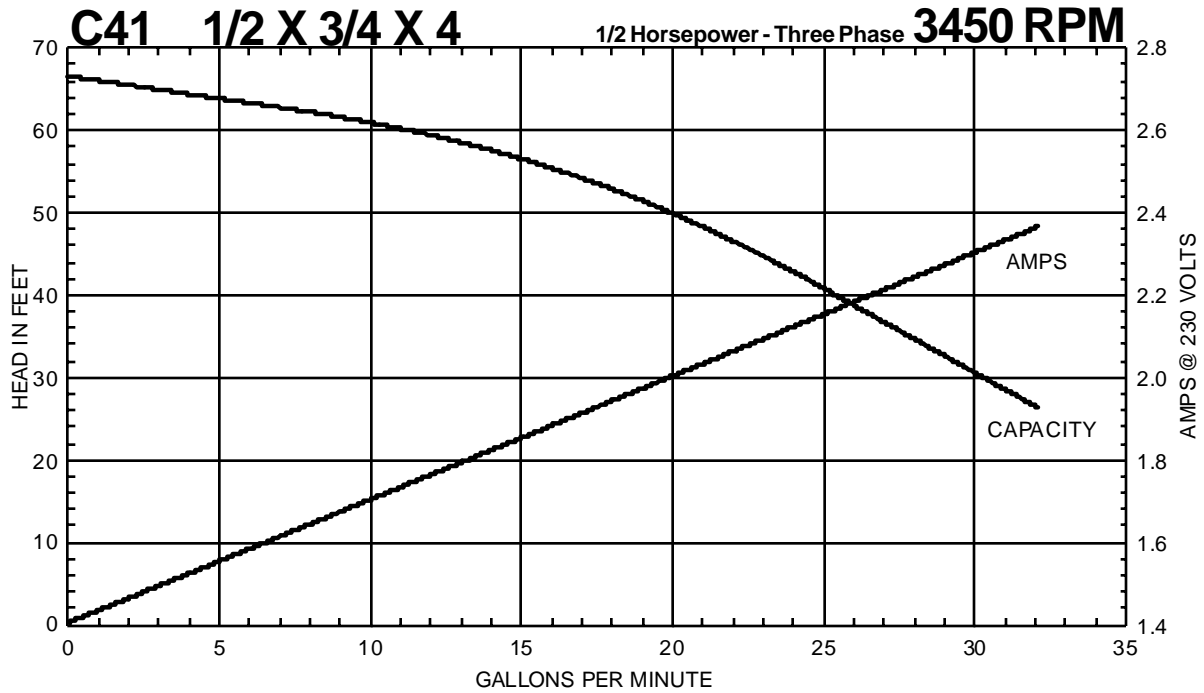

Performance Curves

MTH PUMPS

401 West Main Street • Plano, IL 60545-1436
Phone: 630-552-4115 • Fax: 630-552-3688
E-mail: Sales@MTHPumps.com
Web: www.MTHPumps.com