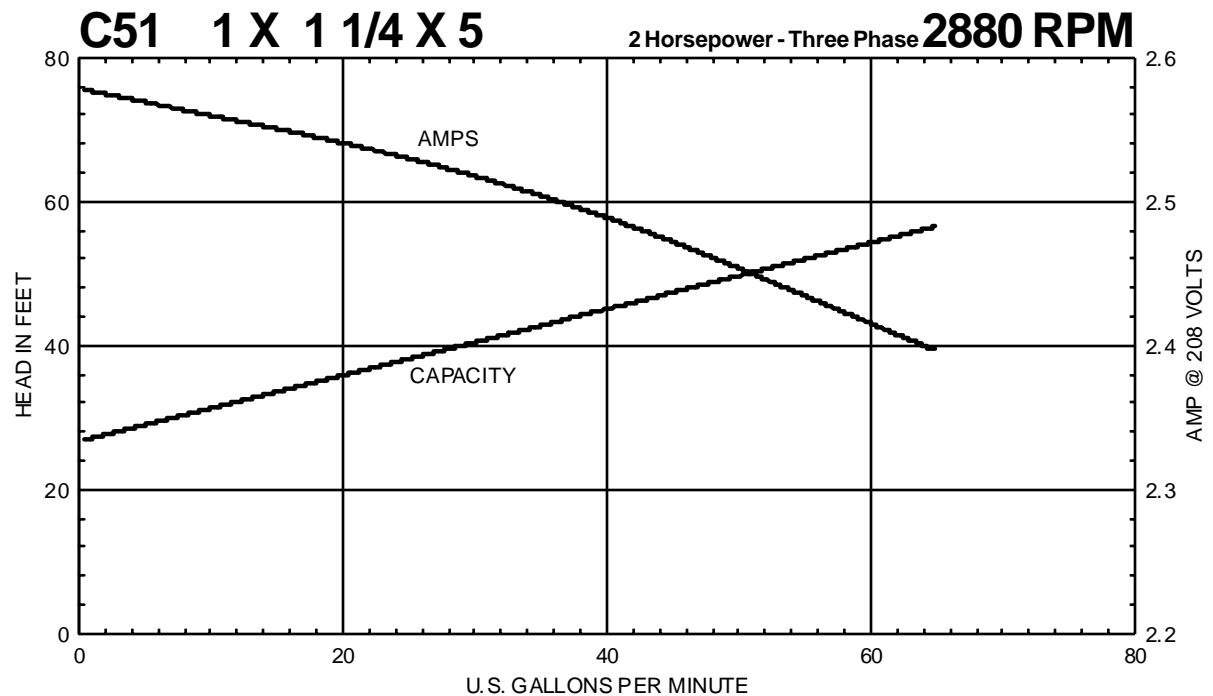

C SERIES

Performance Curves

MTH PUMPS

401 West Main Street • Plano, IL 60545-1436
Phone: 630-552-4115 • Fax: 630-552-3688
E-mail: Sales@MTHPumps.com
Web: www.MTHPumps.com