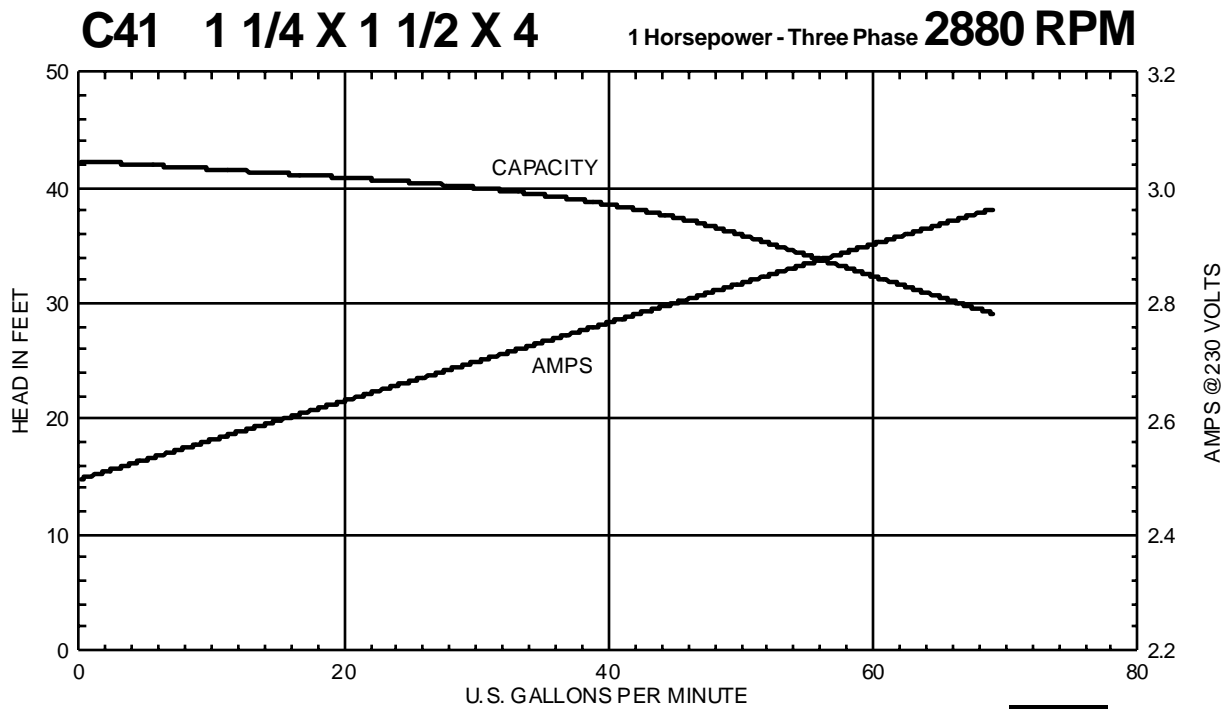

Performance Curves

MTH PUMPS

401 West Main Street • Plano, IL 60545-1436
Phone: 630-552-4115 • Fax: 630-552-3688
E-mail: Sales@MTHPumps.com
Web: www.MTHPumps.com