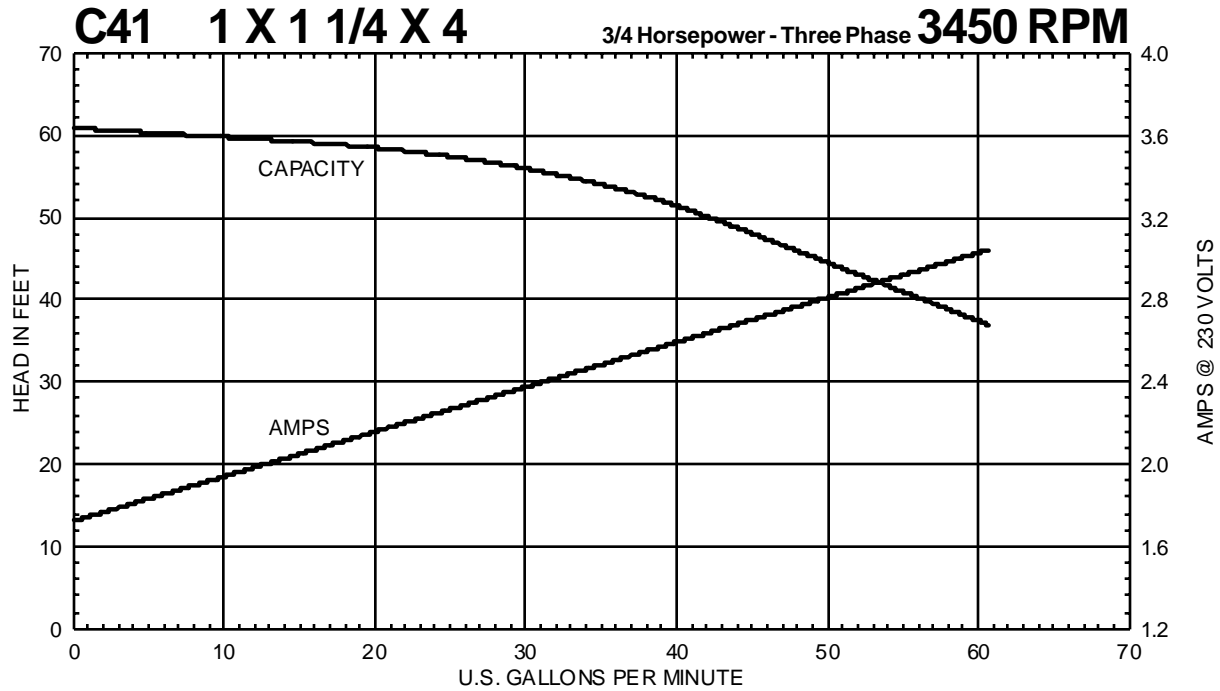

C SERIES

Performance Curves

MTH PUMPS

401 West Main Street • Plano, IL 60545-1436
Phone: 630-552-4115 • Fax: 630-552-3688
E-mail: Sales@MTHPumps.com
Web: www.MTHPumps.com