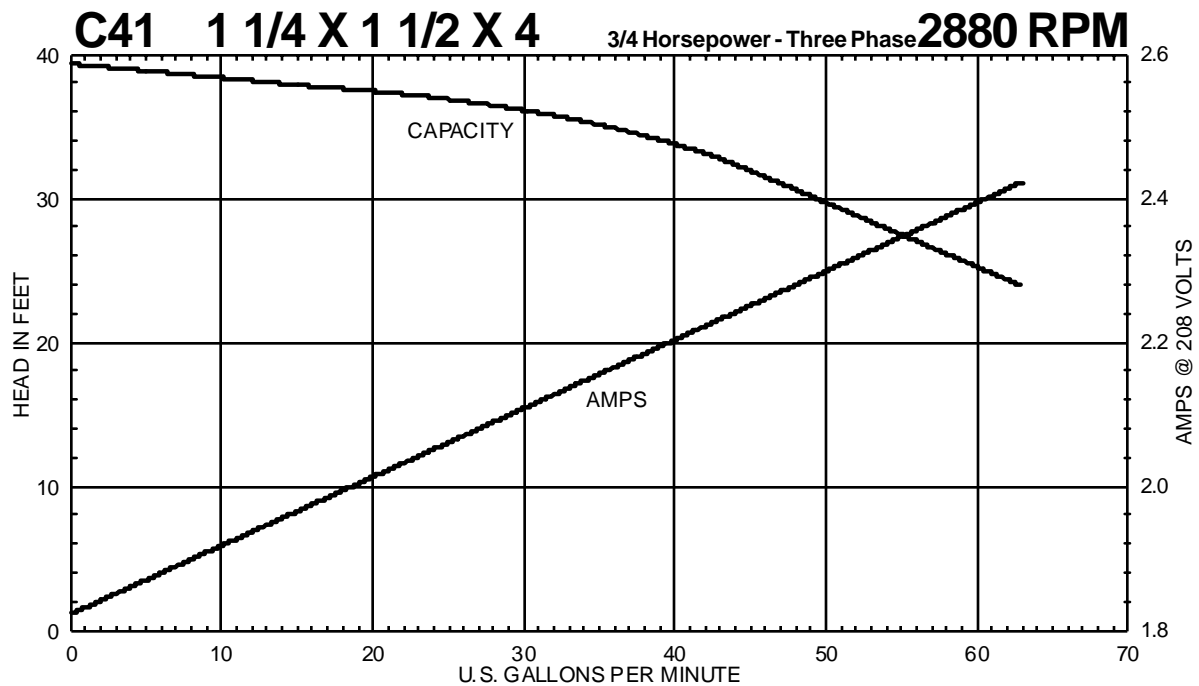

C SERIES

Performance Curves

MTH PUMPS

401 West Main Street • Plano, IL 60545-1436
Phone: 630-552-4115 • Fax: 630-552-3688
E-mail: Sales@MTHPumps.com
Web: www.MTHPumps.com