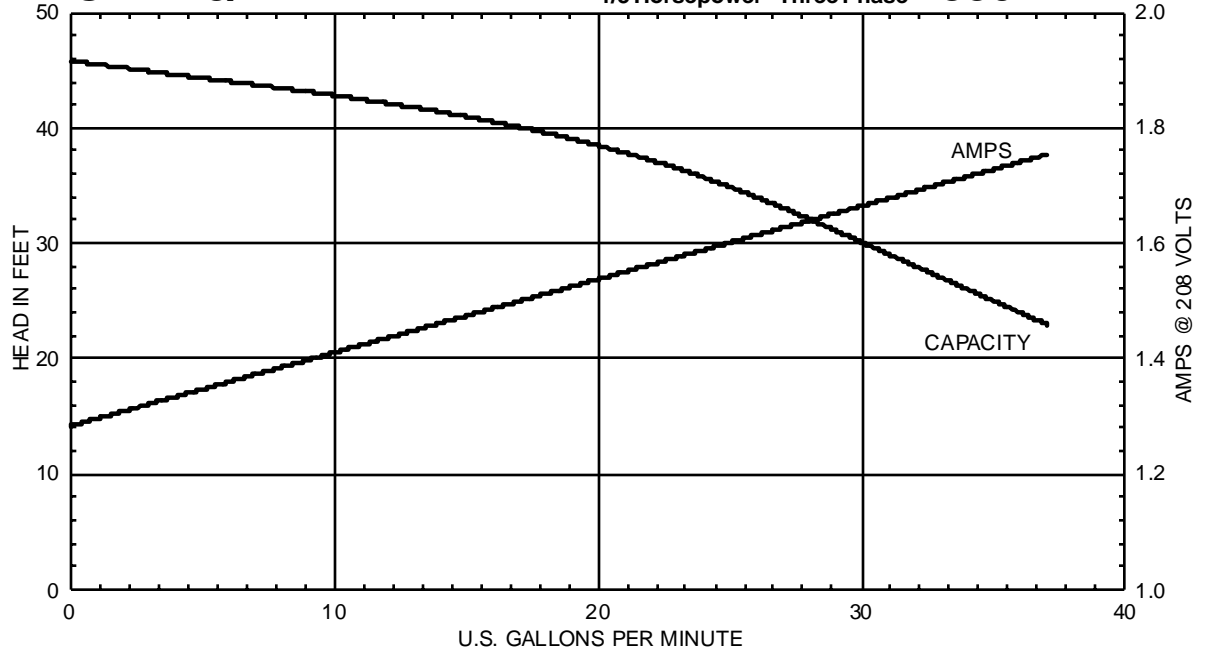

C SERIES

Performance Curves

C41 3/4 X 1 X 4 1/3 Horsepower - Three Phase **3450 RPM**

C41 3/4 X 1 X 4 1/3 Horsepower - Three Phase **2880 RPM**

MTH PUMPS

401 West Main Street • Plano, IL 60545-1436
 Phone: 630-552-4115 • Fax: 630-552-3688
 E-mail: Sales@MTHPumps.com
 Web: www.MTHPumps.com