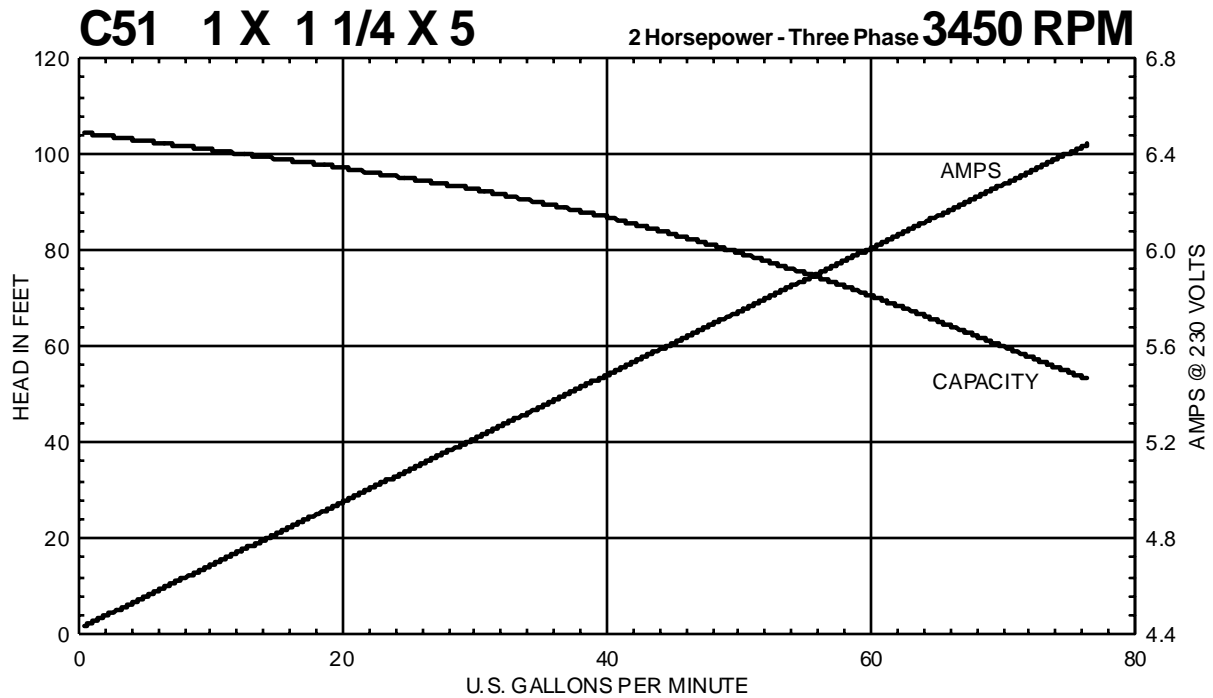

C SERIES

Performance Curves

MTH PUMPS

401 West Main Street • Plano, IL 60545-1436
Phone: 630-552-4115 • Fax: 630-552-3688
E-mail: Sales@MTHPumps.com
Web: www.MTHPumps.com