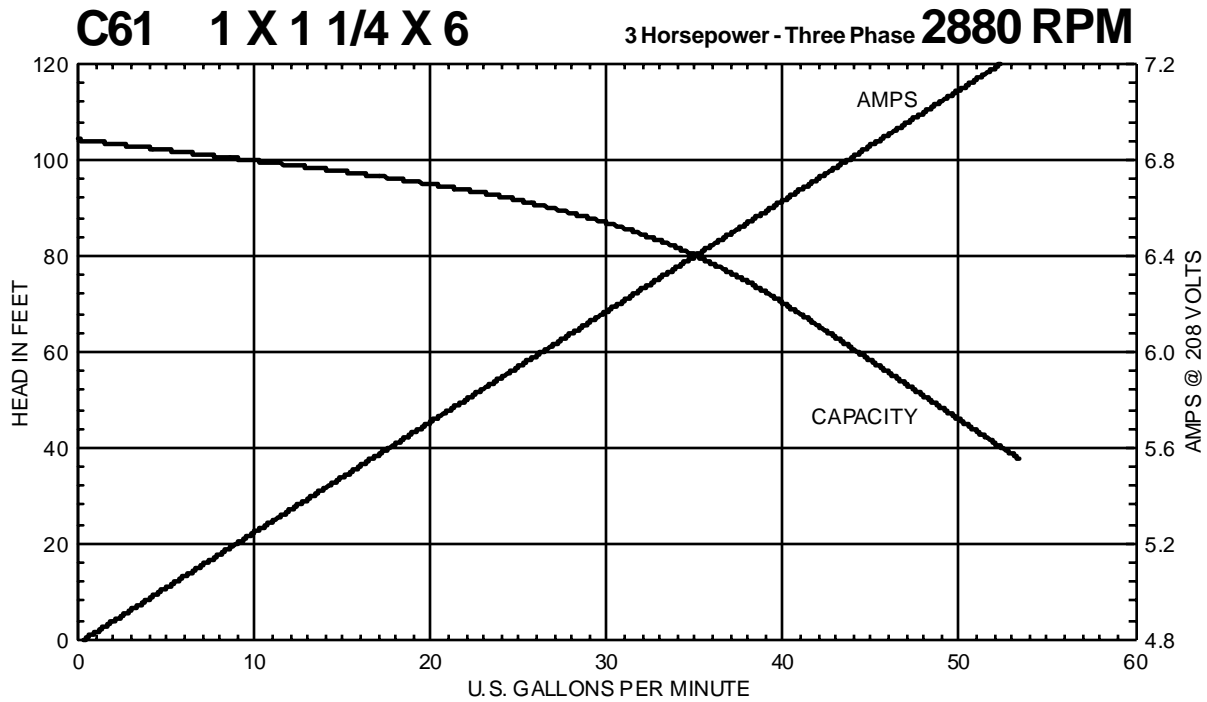

C SERIES

Performance Curves

MTH PUMPS

401 West Main Street • Plano, IL 60545-1436
Phone: 630-552-4115 • Fax: 630-552-3688
E-mail: Sales@MTHPumps.com
Web: www.MTHPumps.com

Performance Curves

MTH PUMPS

401 West Main Street • Plano, IL 60545-1436
Phone: 630-552-4115 • Fax: 630-552-3688
E-mail: Sales@MTHPumps.com
Web: www.MTHPumps.com