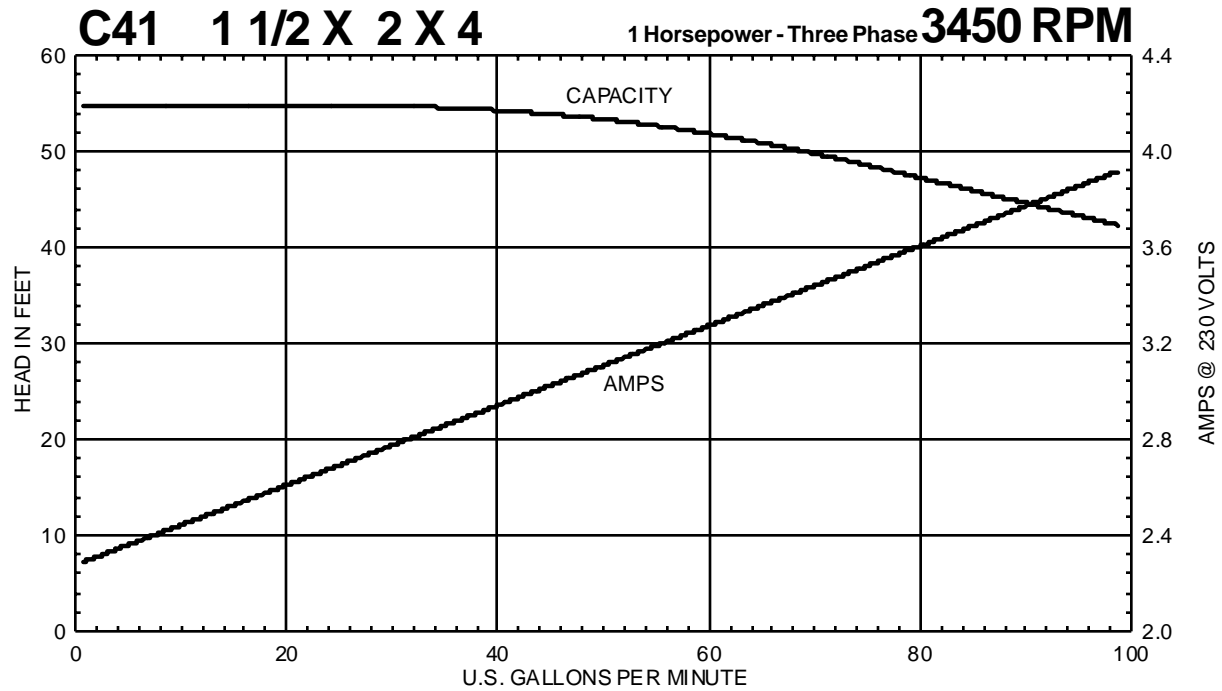

Performance Curves

MTH PUMPS

401 West Main Street • Plano, IL 60545-1436
Phone: 630-552-4115 • Fax: 630-552-3688
E-mail: Sales@MTHPumps.com
Web: www.MTHPumps.com