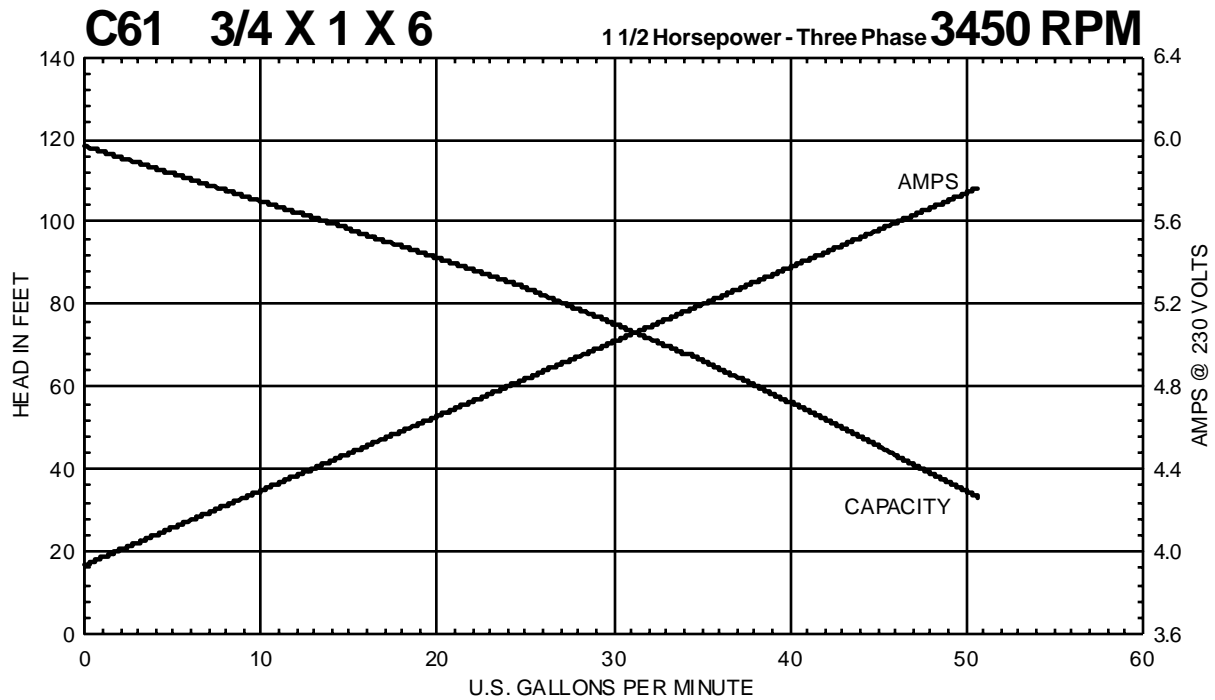

C SERIES

Performance Curves

MTH PUMPS

401 West Main Street • Plano, IL 60545-1436
Phone: 630-552-4115 • Fax: 630-552-3688
E-mail: Sales@MTHPumps.com
Web: www.MTHPumps.com