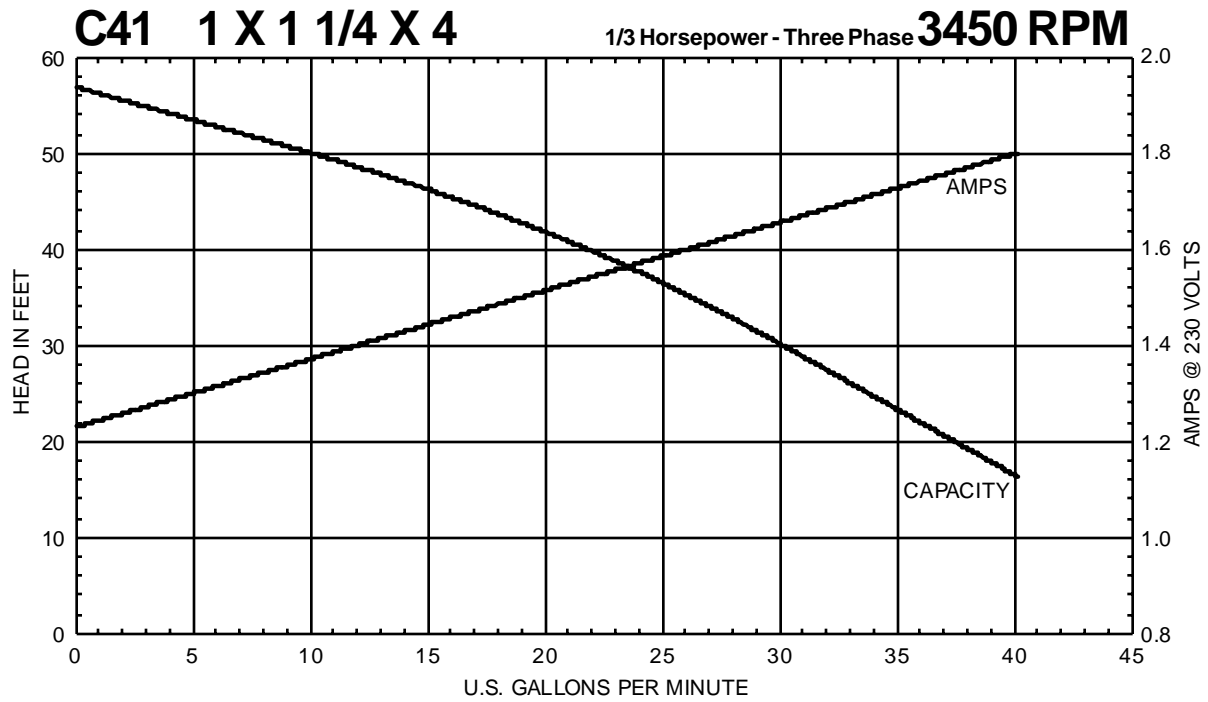

C SERIES

Performance Curves

MTH PUMPS

401 West Main Street • Plano, IL 60545-1436
Phone: 630-552-4115 • Fax: 630-552-3688
E-mail: Sales@MTHPumps.com
Web: www.MTHPumps.com