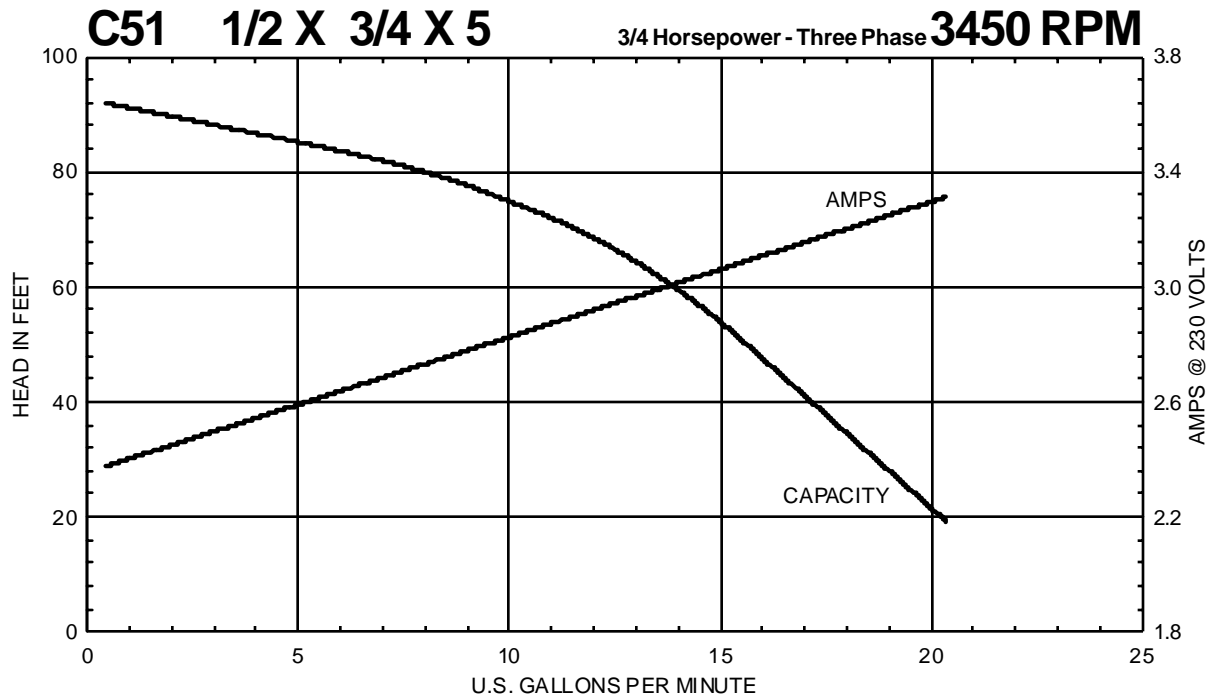

C SERIES

Performance Curves

MTH PUMPS

401 West Main Street • Plano, IL 60545-1436
Phone: 630-552-4115 • Fax: 630-552-3688
E-mail: Sales@MTHPumps.com
Web: www.MTHPumps.com