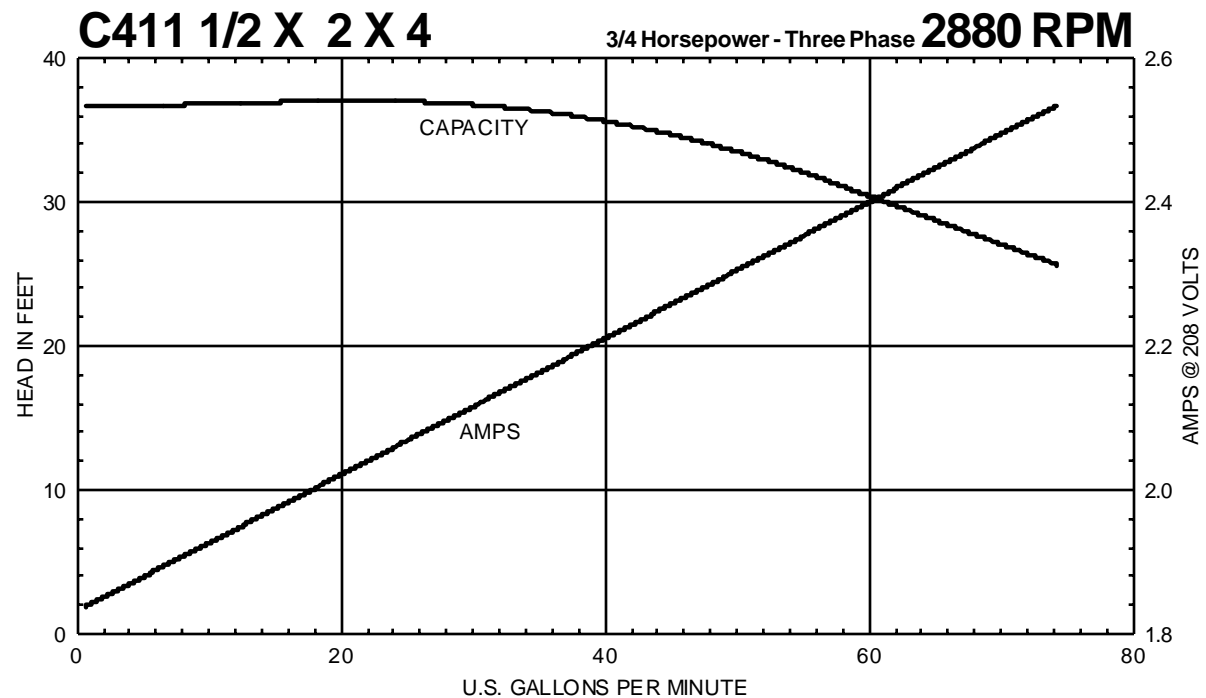

C SERIES

Performance Curves

MTH PUMPS

401 West Main Street • Plano, IL 60545-1436
Phone: 630-552-4115 • Fax: 630-552-3688
E-mail: Sales@MTHPumps.com
Web: www.MTHPumps.com