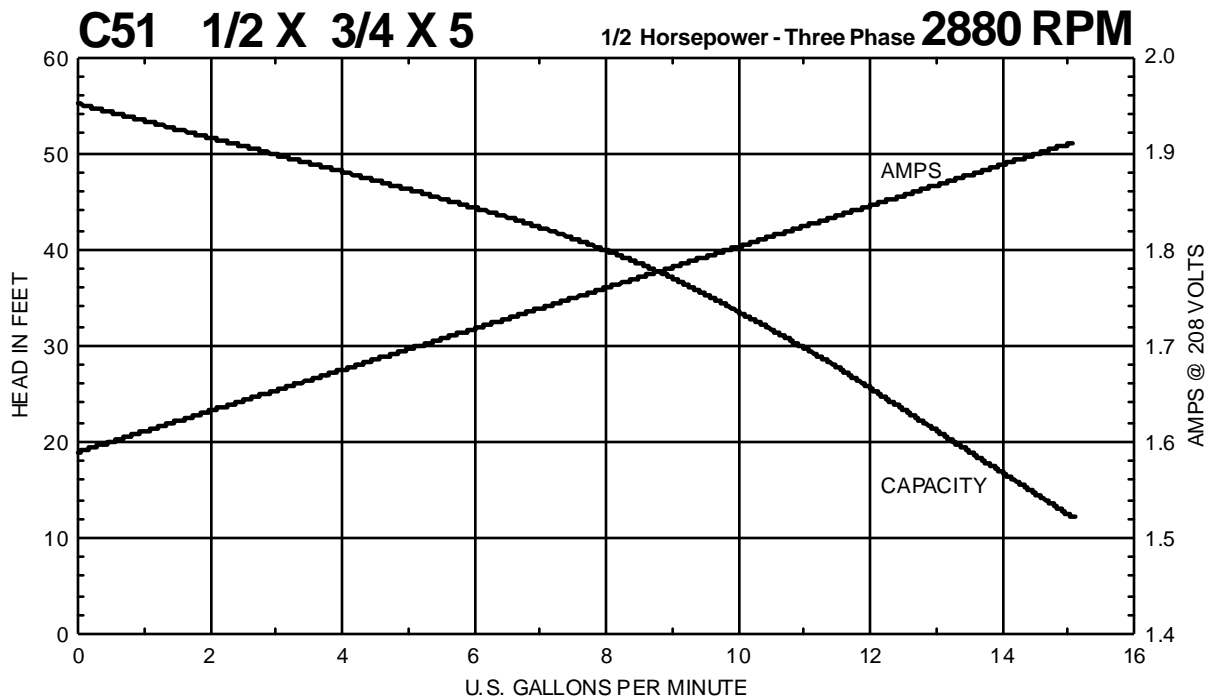

Performance Curves

MTH PUMPS

401 West Main Street • Plano, IL 60545-1436
Phone: 630-552-4115 • Fax: 630-552-3688
E-mail: Sales@MTHPumps.com
Web: www.MTHPumps.com