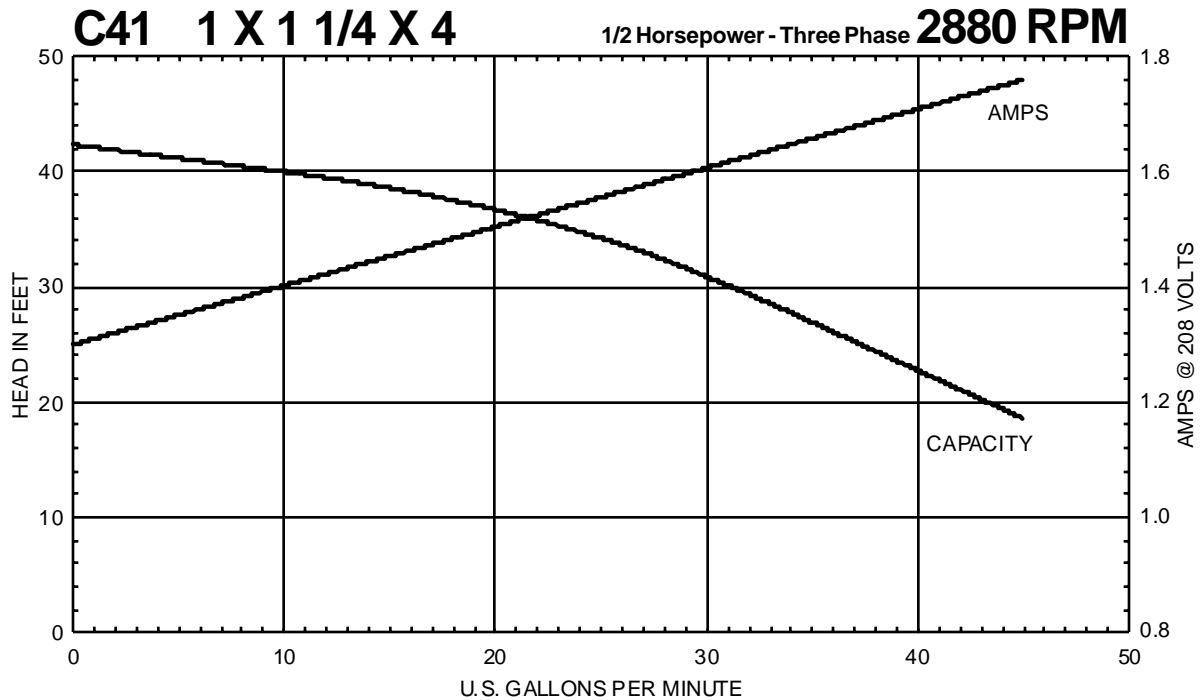

Performance Curves

MTH PUMPS

401 West Main Street • Plano, IL 60545-1436
Phone: 630-552-4115 • Fax: 630-552-3688
E-mail: Sales@MTHPumps.com
Web: www.MTHPumps.com