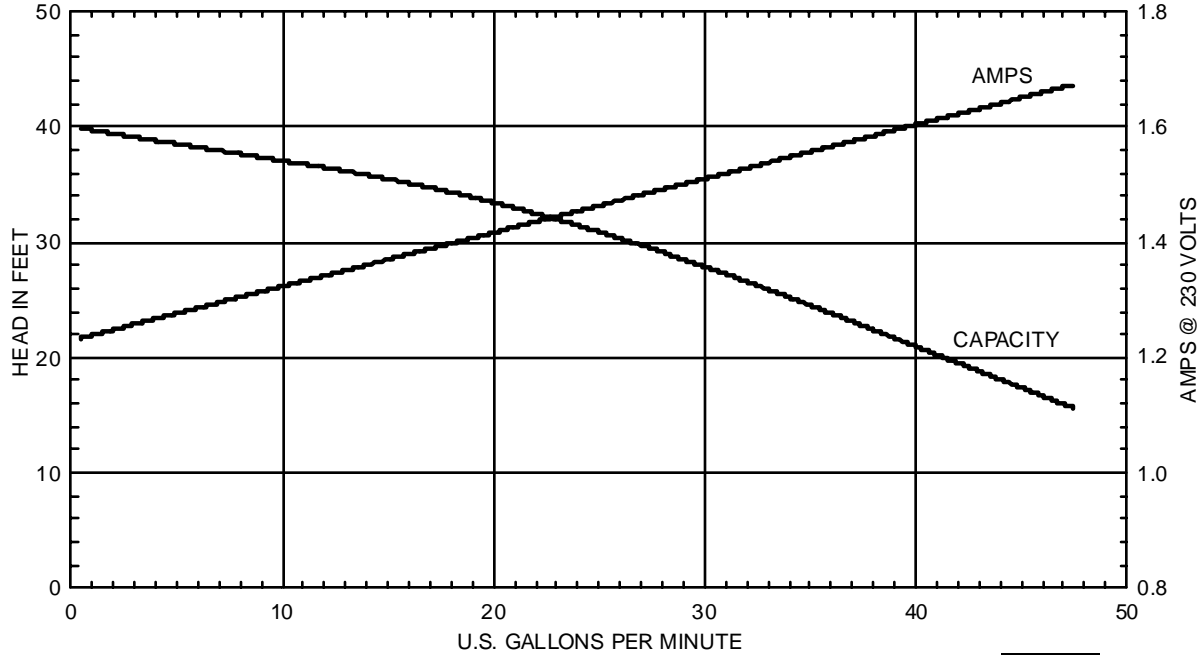

Performance Curves

C41 1 1/4 X 1 1/2 X 4 1/2 Horsepower - Three Phase 3450 RPM

C41 1 1/4 X 1 1/2 X 4 1/2 Horsepower - Three Phase 2880 RPM

MTH PUMPS

401 West Main Street • Plano, IL 60545-1436
Phone: 630-552-4115 • Fax: 630-552-3688
E-mail: Sales@MTHPumps.com
Web: www.MTHPumps.com