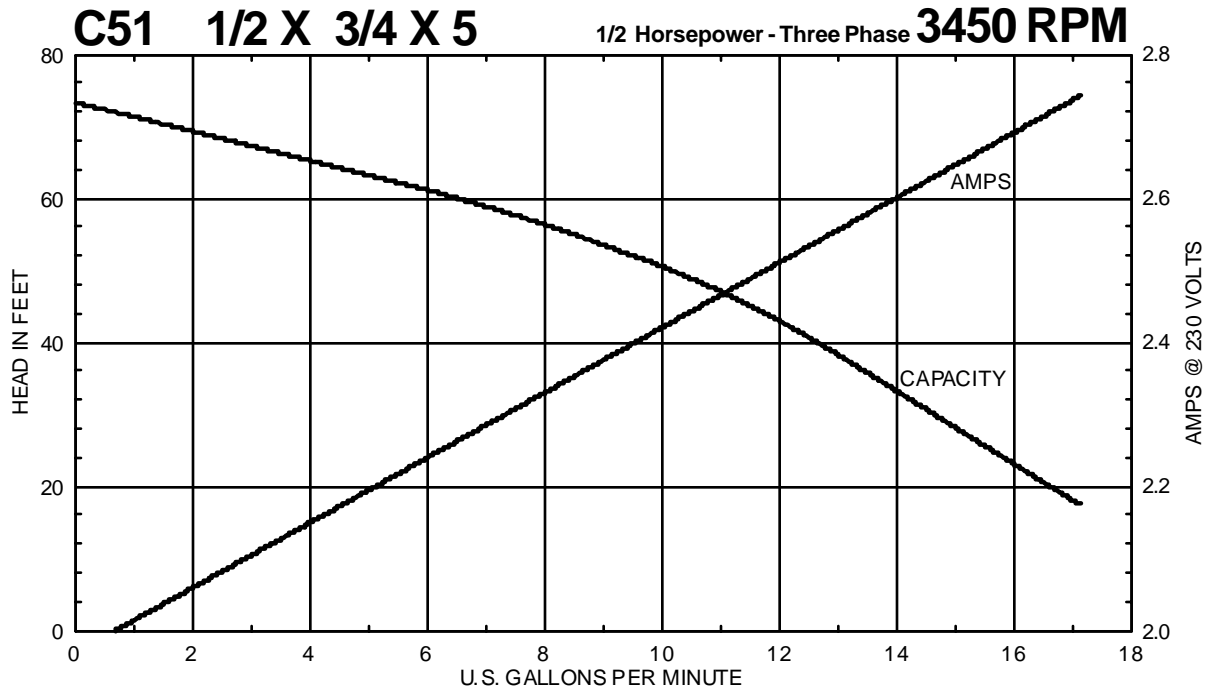

C SERIES

Performance Curves

MTH PUMPS

401 West Main Street • Plano, IL 60545-1436
 Phone: 630-552-4115 • Fax: 630-552-3688
 E-mail: Sales@MTHPumps.com
 Web: www.MTHPumps.com

Performance Curves

MTH PUMPS

401 West Main Street • Plano, IL 60545-1436
Phone: 630-552-4115 • Fax: 630-552-3688
E-mail: Sales@MTHPumps.com
Web: www.MTHPumps.com