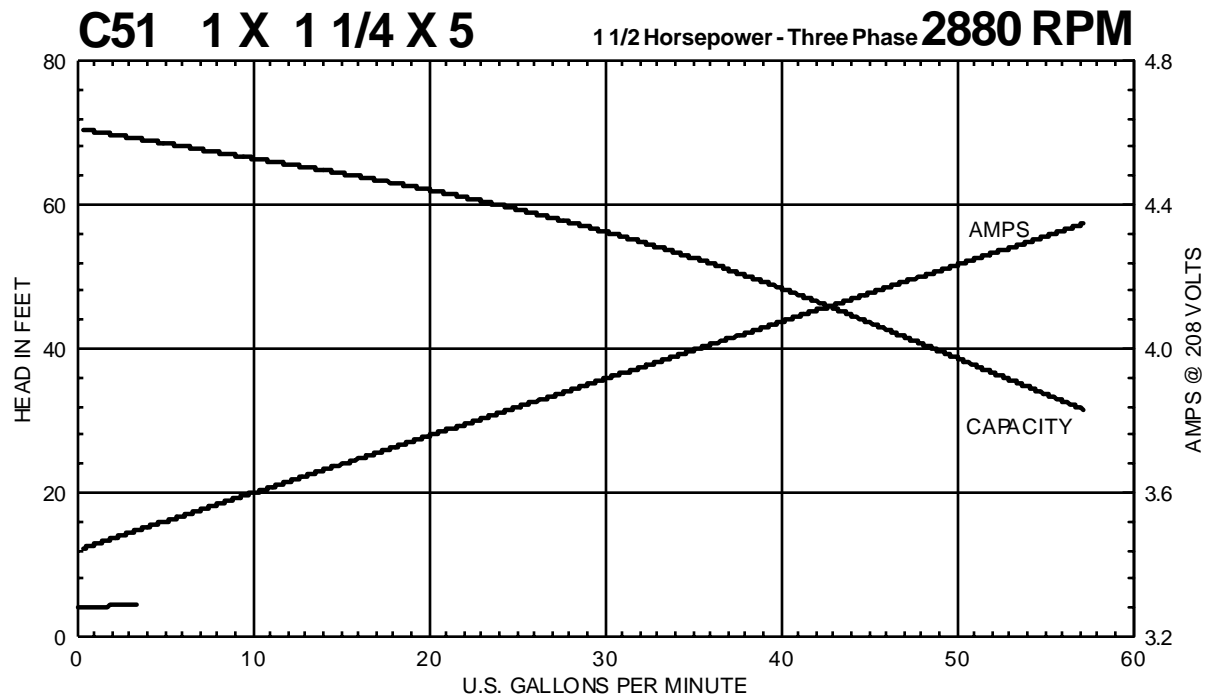

C SERIES

Performance Curves

MTH PUMPS

401 West Main Street • Plano, IL 60545-1436
 Phone: 630-552-4115 • Fax: 630-552-3688
 E-mail: Sales@MTHPumps.com
 Web: www.MTHPumps.com

Performance Curves

MTH PUMPS

401 West Main Street • Plano, IL 60545-1436
Phone: 630-552-4115 • Fax: 630-552-3688
E-mail: Sales@MTHPumps.com
Web: www.MTHPumps.com