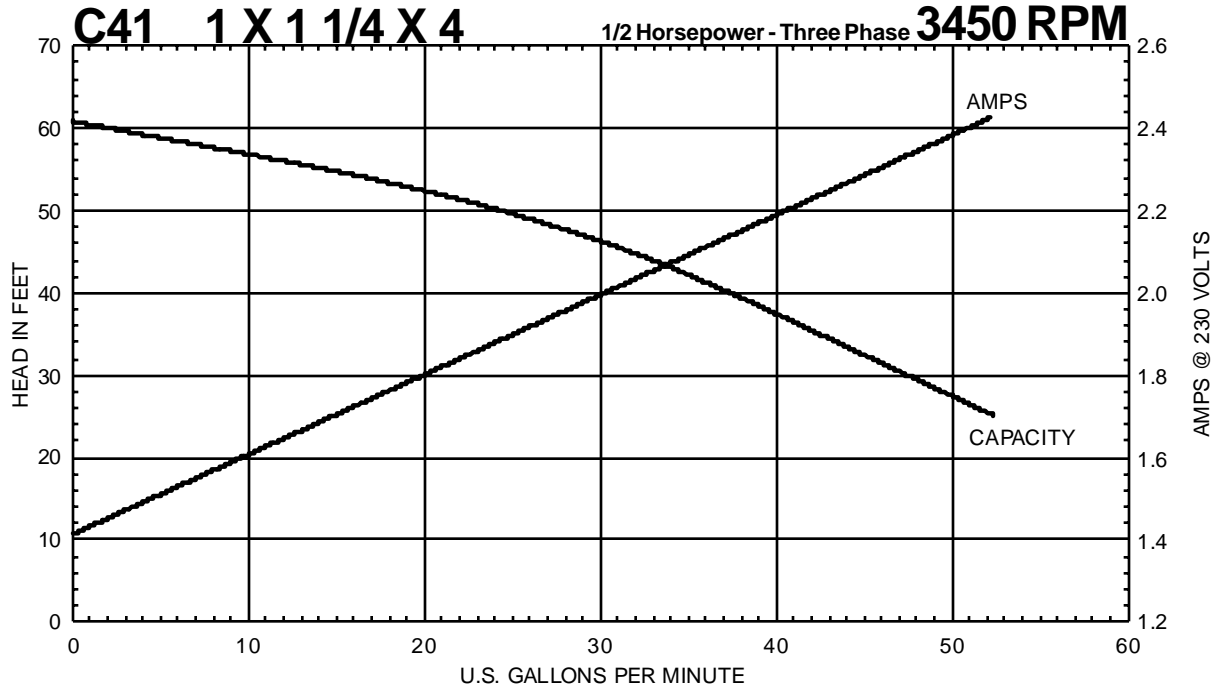

Performance Curves

MTH PUMPS

401 West Main Street • Plano, IL 60545-1436
Phone: 630-552-4115 • Fax: 630-552-3688
E-mail: Sales@MTHPumps.com
Web: www.MTHPumps.com