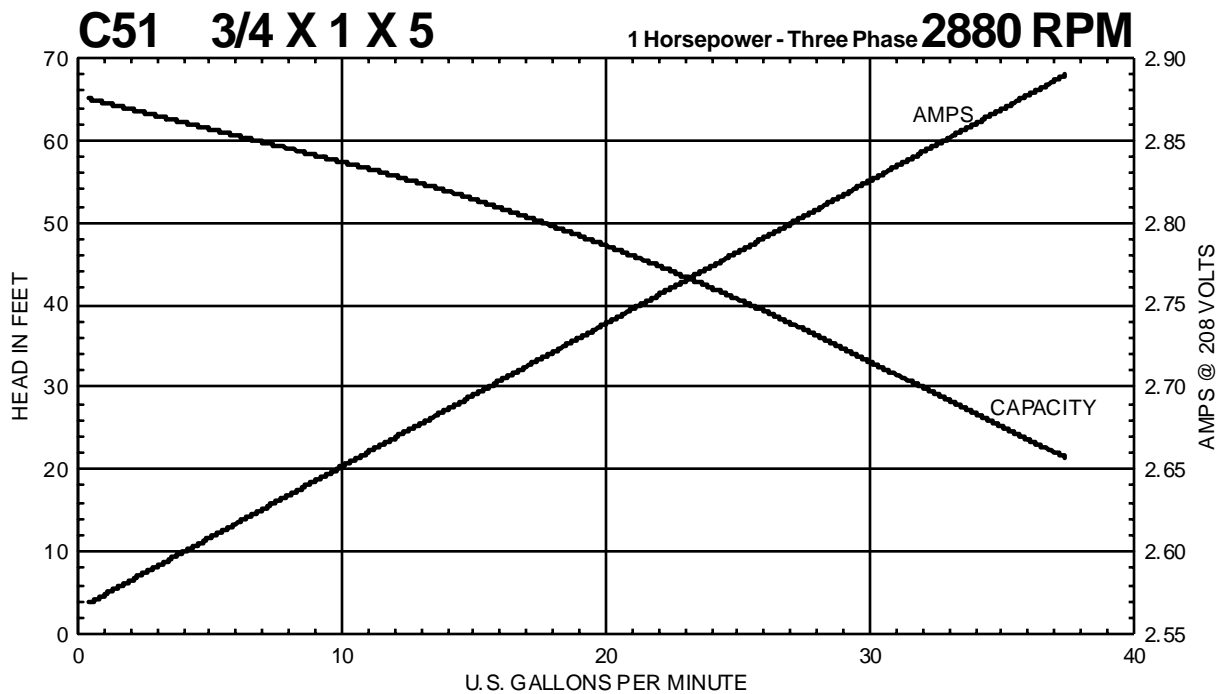

C SERIES

Performance Curves

MTH PUMPS

401 West Main Street • Plano, IL 60545-1436
Phone: 630-552-4115 • Fax: 630-552-3688
E-mail: Sales@MTHPumps.com
Web: www.MTHPumps.com