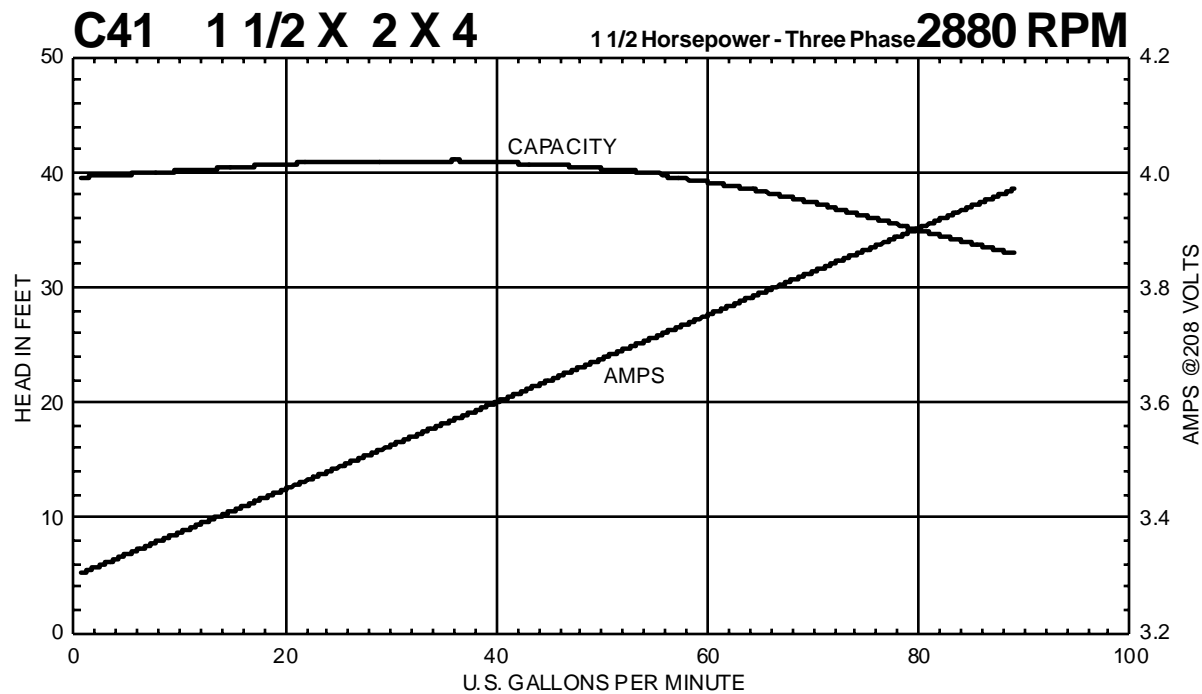

C SERIES

Performance Curves

MTH PUMPS

401 West Main Street • Plano, IL 60545-1436
Phone: 630-552-4115 • Fax: 630-552-3688
E-mail: Sales@MTHPumps.com
Web: www.MTHPumps.com