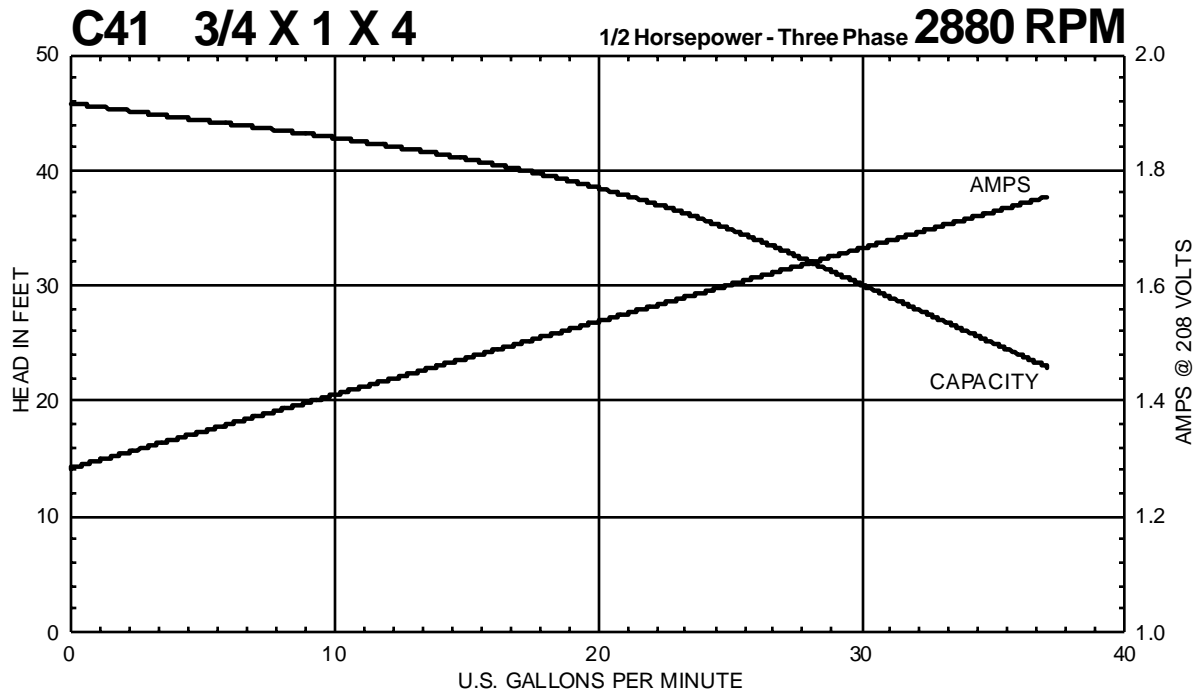

Performance Curves

MTH PUMPS

401 West Main Street • Plano, IL 60545-1436
Phone: 630-552-4115 • Fax: 630-552-3688
E-mail: Sales@MTHPumps.com
Web: www.MTHPumps.com