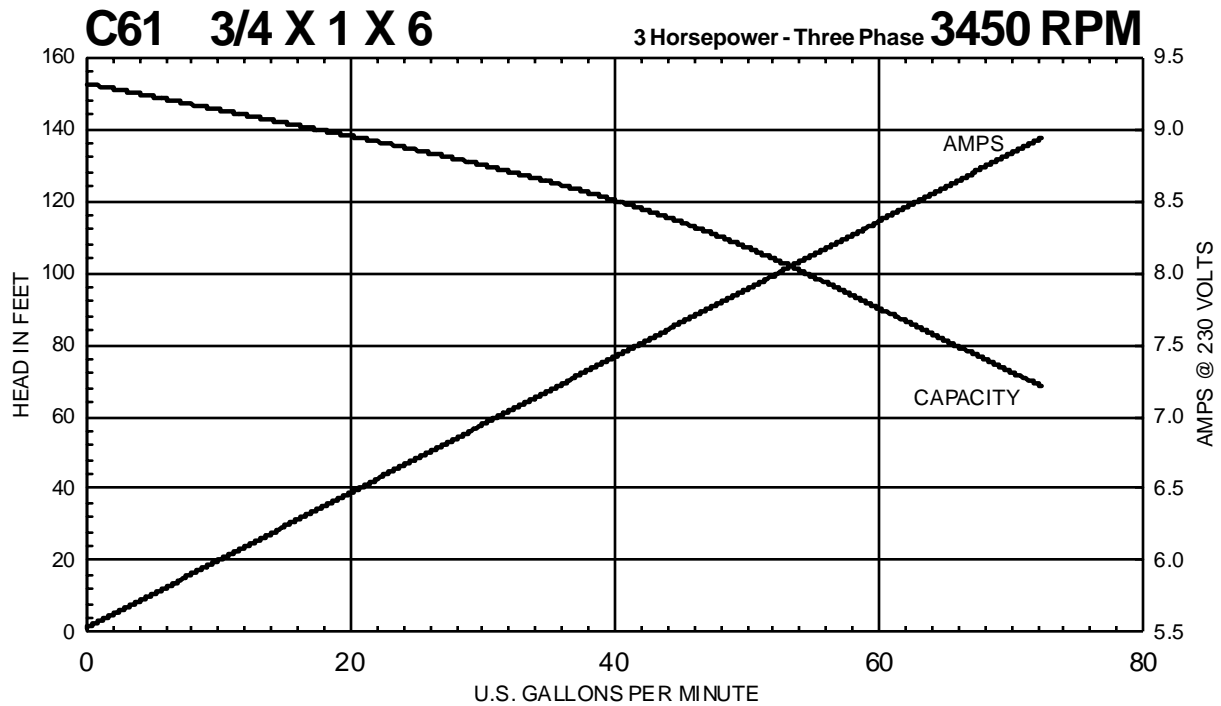

C SERIES

Performance Curves

MTH PUMPS

401 West Main Street • Plano, IL 60545-1436
Phone: 630-552-4115 • Fax: 630-552-3688
E-mail: Sales@MTHPumps.com
Web: www.MTHPumps.com