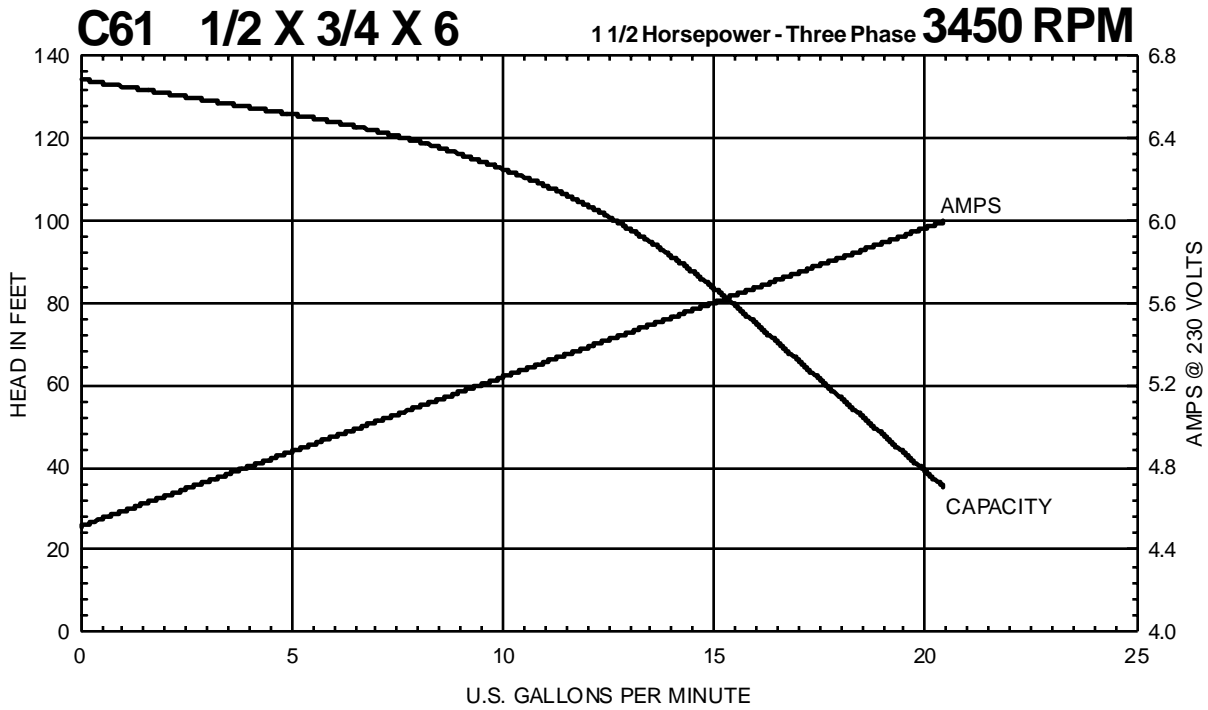

C SERIES

Performance Curves

MTH PUMPS

401 West Main Street • Plano, IL 60545-1436
Phone: 630-552-4115 • Fax: 630-552-3688
E-mail: Sales@MTHPumps.com
Web: www.MTHPumps.com

Performance Curves

MTH PUMPS

401 West Main Street • Plano, IL 60545-1436
Phone: 630-552-4115 • Fax: 630-552-3688
E-mail: Sales@MTHPumps.com
Web: www.MTHPumps.com