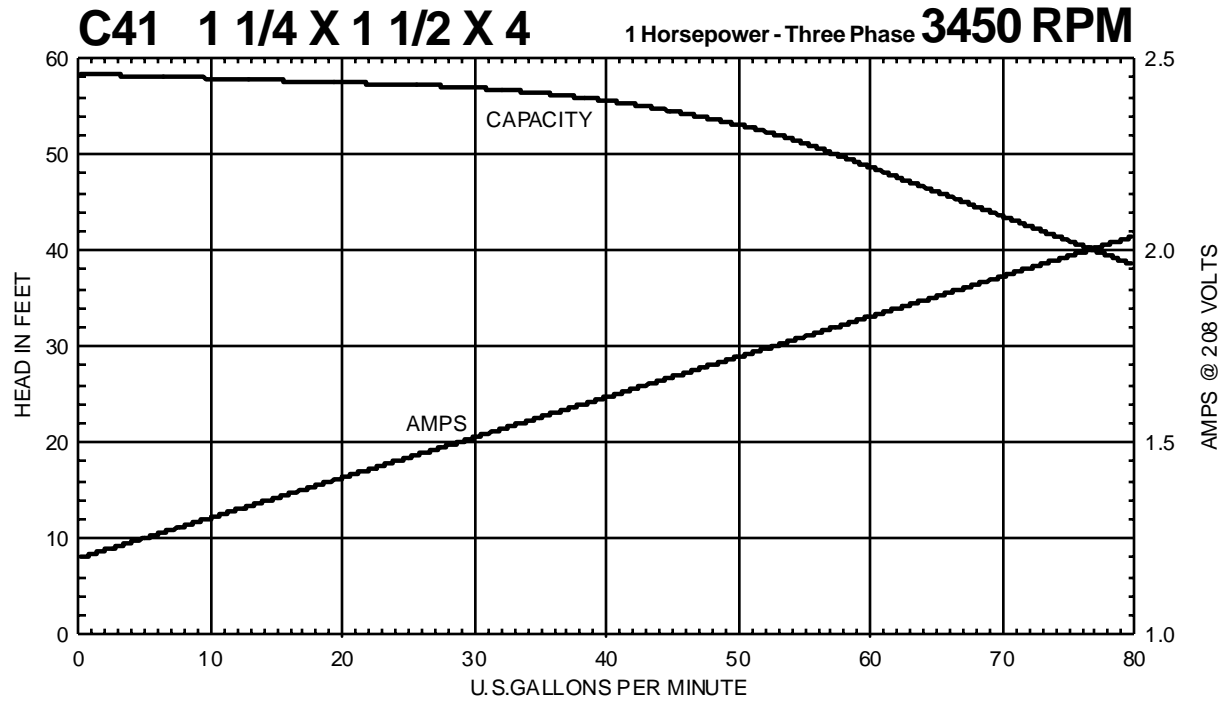

Performance Curves

MTH PUMPS

401 West Main Street • Plano, IL 60545-1436
Phone: 630-552-4115 • Fax: 630-552-3688
E-mail: Sales@MTHPumps.com
Web: www.MTHPumps.com