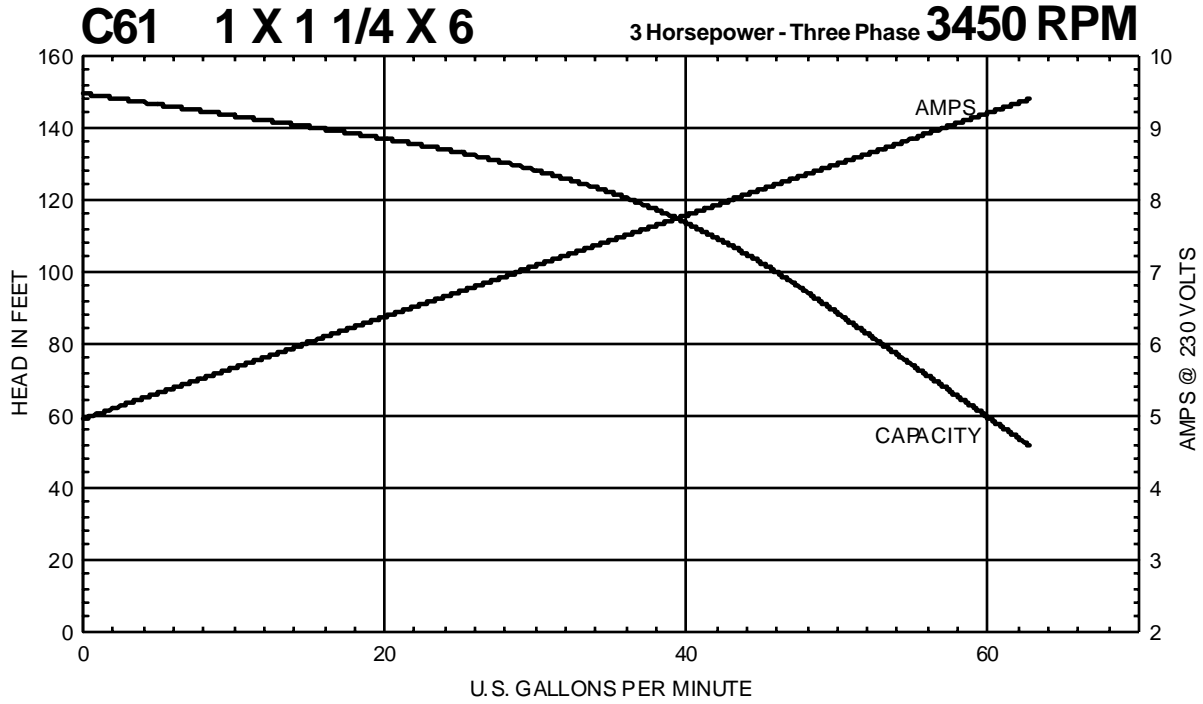

C SERIES

Performance Curves

MTH PUMPS

401 West Main Street • Plano, IL 60545-1436
Phone: 630-552-4115 • Fax: 630-552-3688
E-mail: Sales@MTHPumps.com
Web: www.MTHPumps.com

Performance Curves

MTH PUMPS

401 West Main Street • Plano, IL 60545-1436
Phone: 630-552-4115 • Fax: 630-552-3688
E-mail: Sales@MTHPumps.com
Web: www.MTHPumps.com