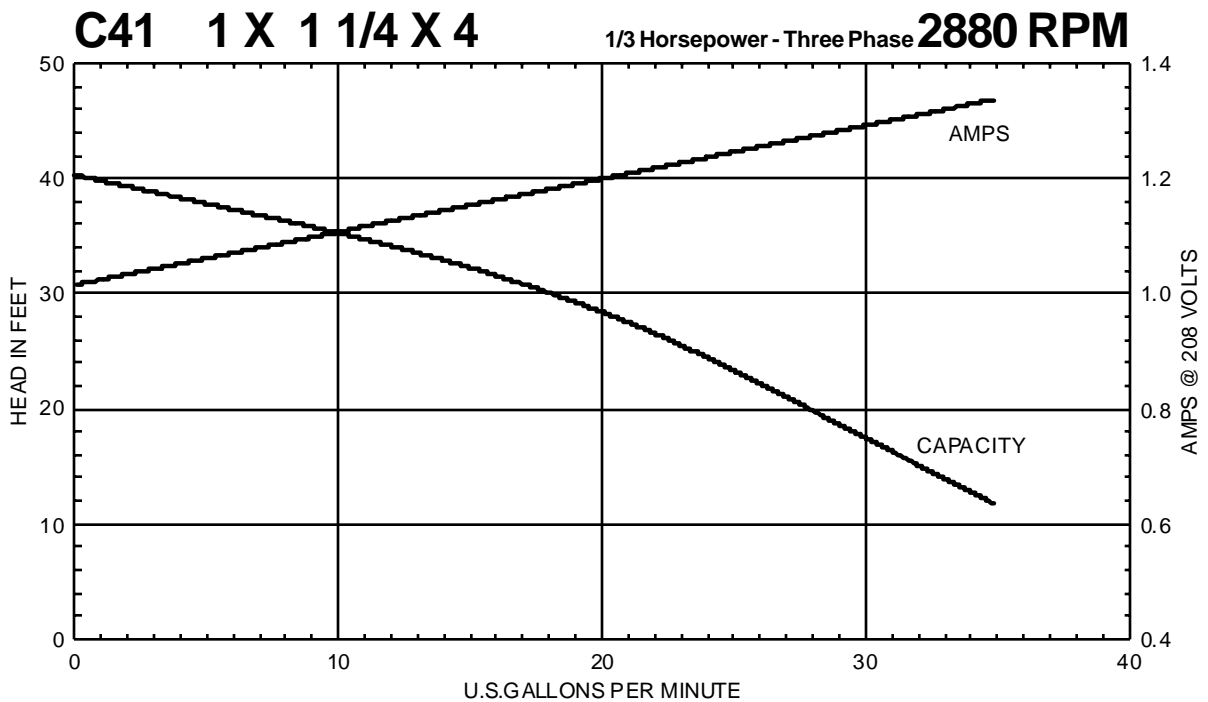

C SERIES

Performance Curves

MTH PUMPS

401 West Main Street • Plano, IL 60545-1436
Phone: 630-552-4115 • Fax: 630-552-3688
E-mail: Sales@MTHPumps.com
Web: www.MTHPumps.com