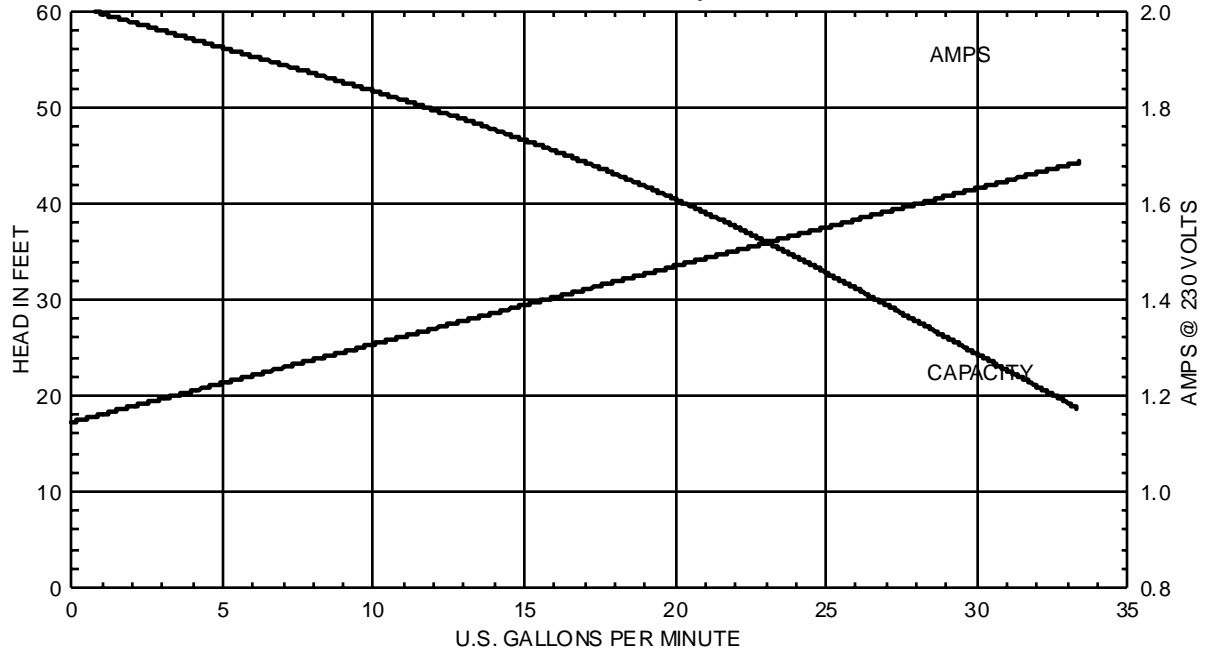

C SERIES

Performance Curves

C41 3/4 X 1 X 4 1/3 Horsepower - Three Phase **3450 RPM**

C41 3/4 X 1 X 4 1/3 Horsepower - Three Phase **2880 RPM**

MTH PUMPS

401 West Main Street • Plano, IL 60545-1436
 Phone: 630-552-4115 • Fax: 630-552-3688
 E-mail: Sales@MTHPumps.com
 Web: www.MTHPumps.com