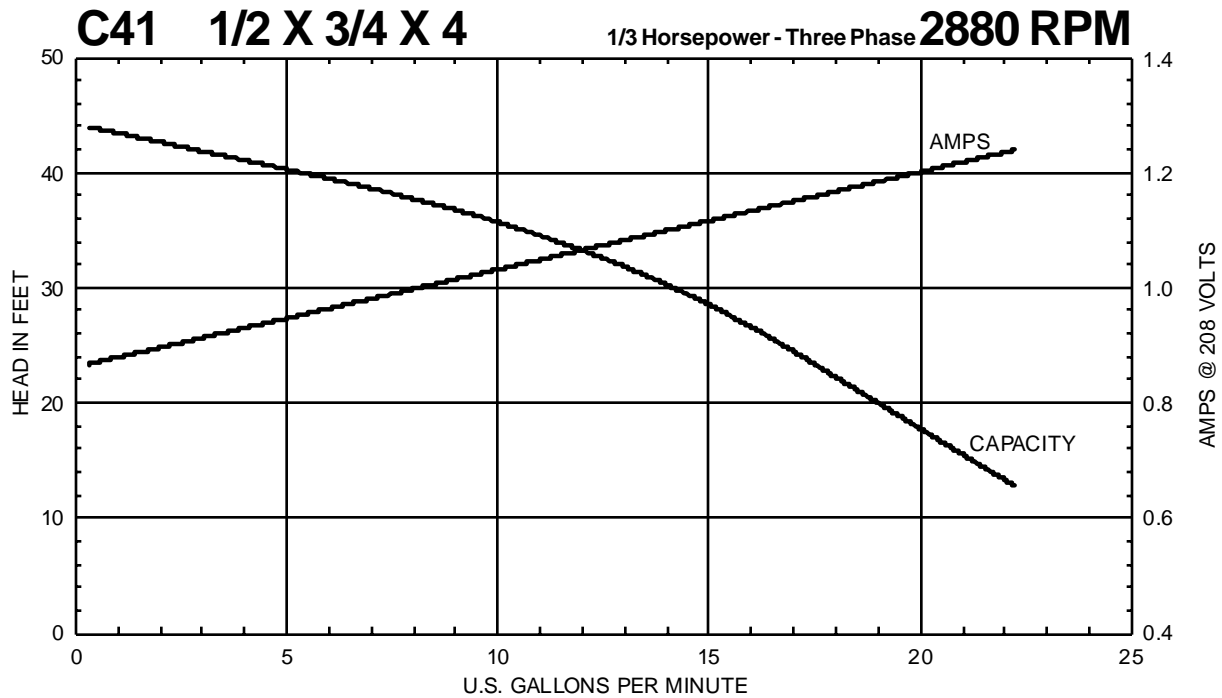

C SERIES

Performance Curves

MTH PUMPS

401 West Main Street • Plano, IL 60545-1436
Phone: 630-552-4115 • Fax: 630-552-3688
E-mail: Sales@MTHPumps.com
Web: www.MTHPumps.com