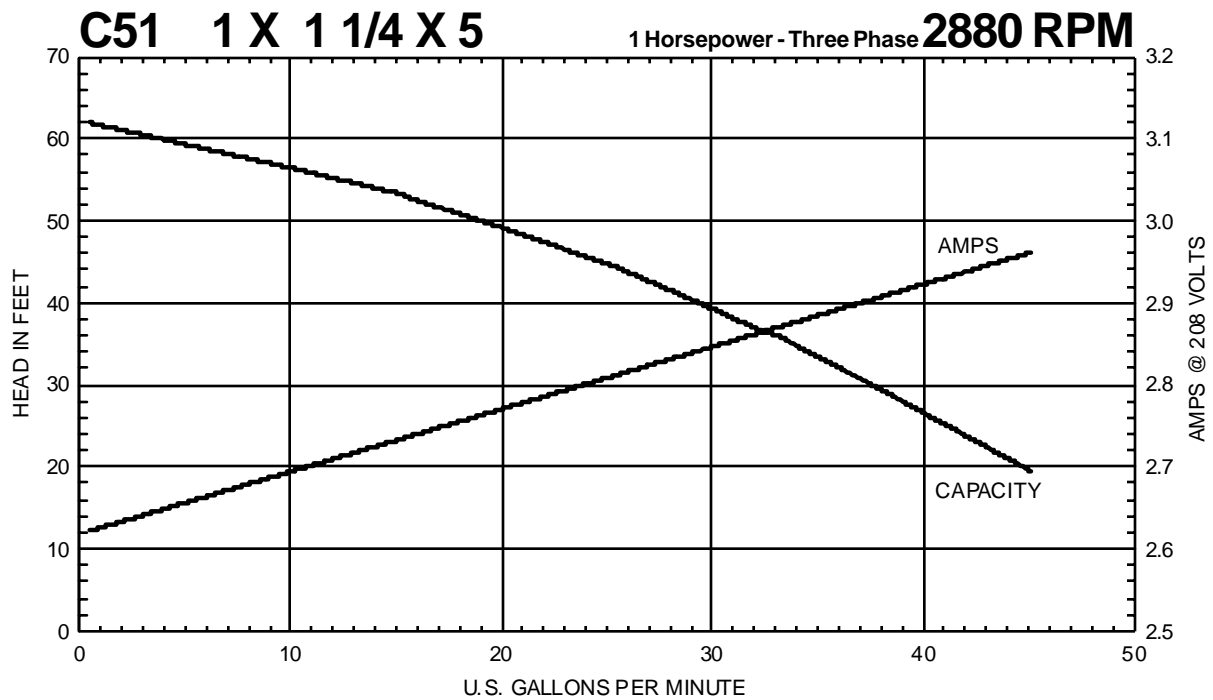

C SERIES

Performance Curves

MTH PUMPS

401 West Main Street • Plano, IL 60545-1436
Phone: 630-552-4115 • Fax: 630-552-3688
E-mail: Sales@MTHPumps.com
Web: www.MTHPumps.com