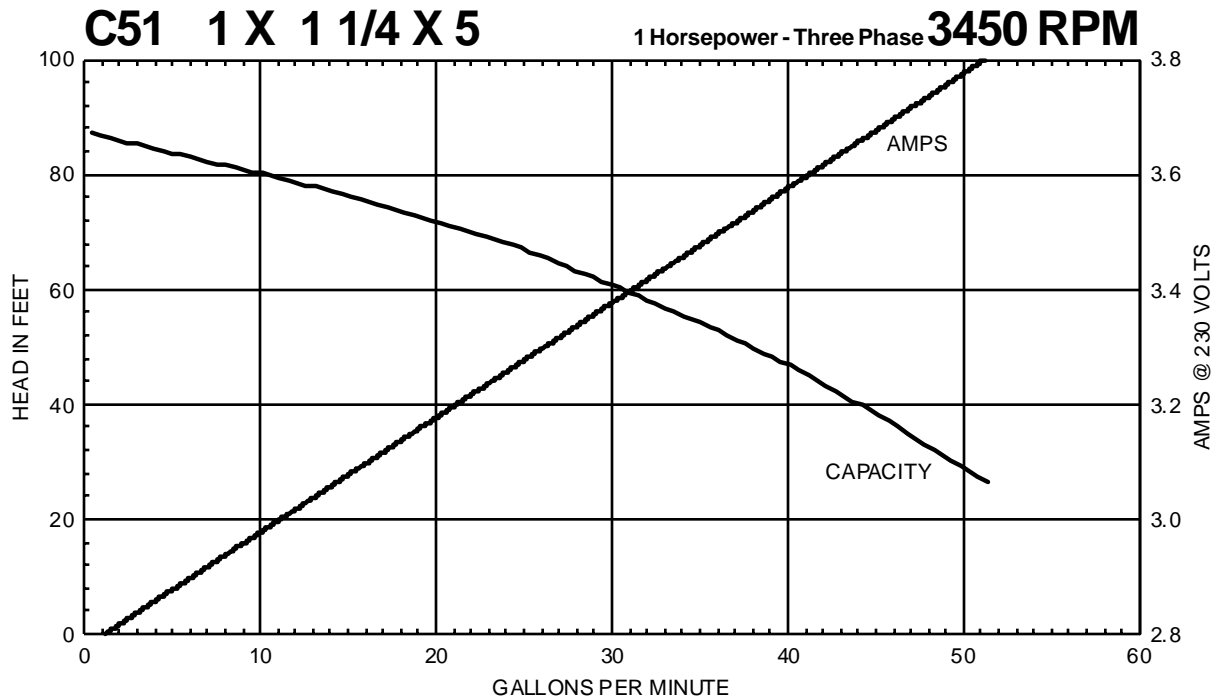

C SERIES

Performance Curves

MTH PUMPS

401 West Main Street • Plano, IL 60545-1436
Phone: 630-552-4115 • Fax: 630-552-3688
E-mail: Sales@MTHPumps.com
Web: www.MTHPumps.com