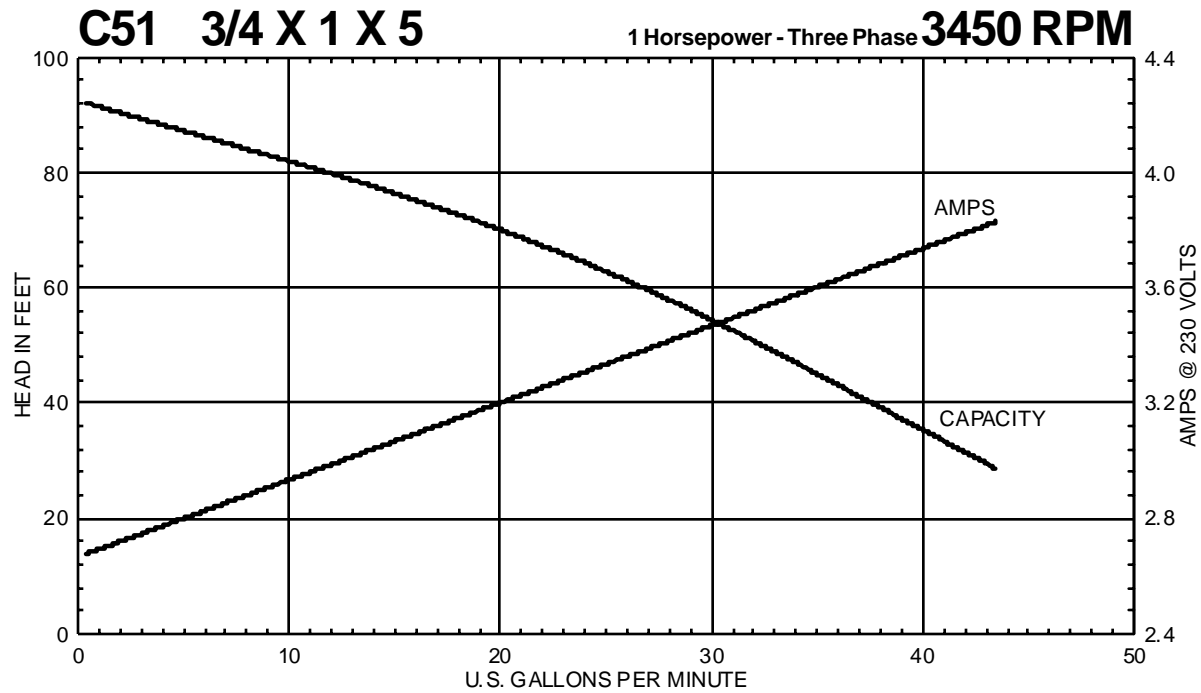

C SERIES

Performance Curves

MTH PUMPS

401 West Main Street • Plano, IL 60545-1436
Phone: 630-552-4115 • Fax: 630-552-3688
E-mail: Sales@MTHPumps.com
Web: www.MTHPumps.com