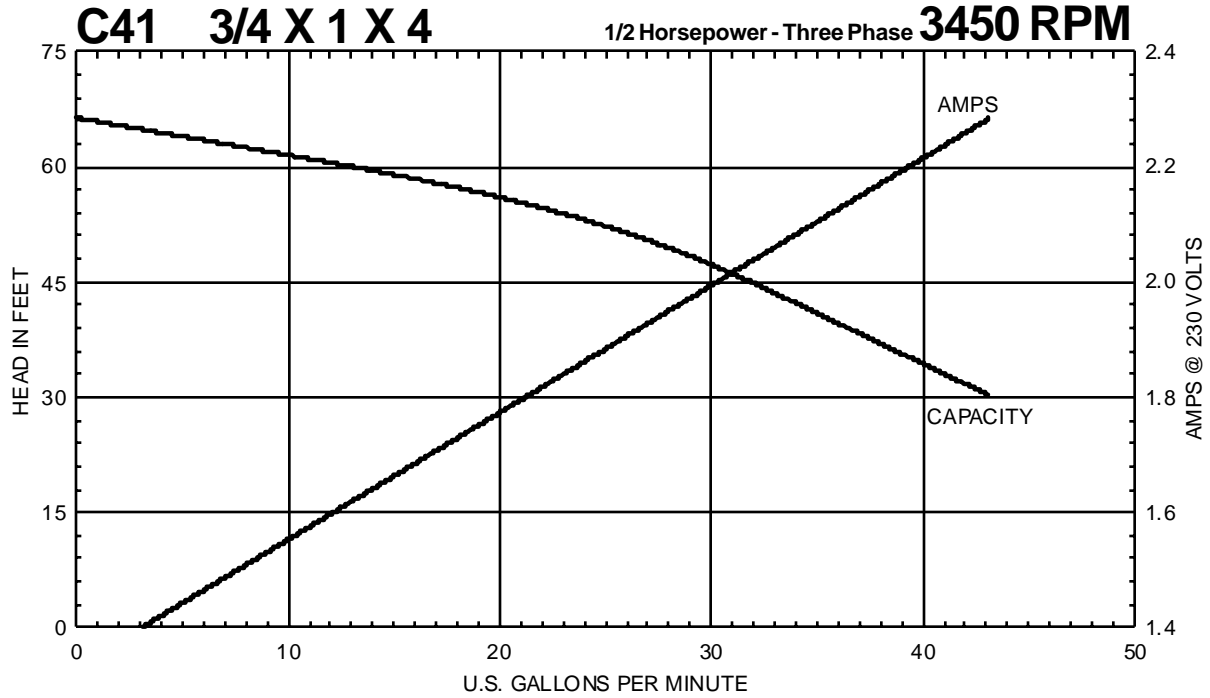

Performance Curves

MTH PUMPS

401 West Main Street • Plano, IL 60545-1436
Phone: 630-552-4115 • Fax: 630-552-3688
E-mail: Sales@MTHPumps.com
Web: www.MTHPumps.com