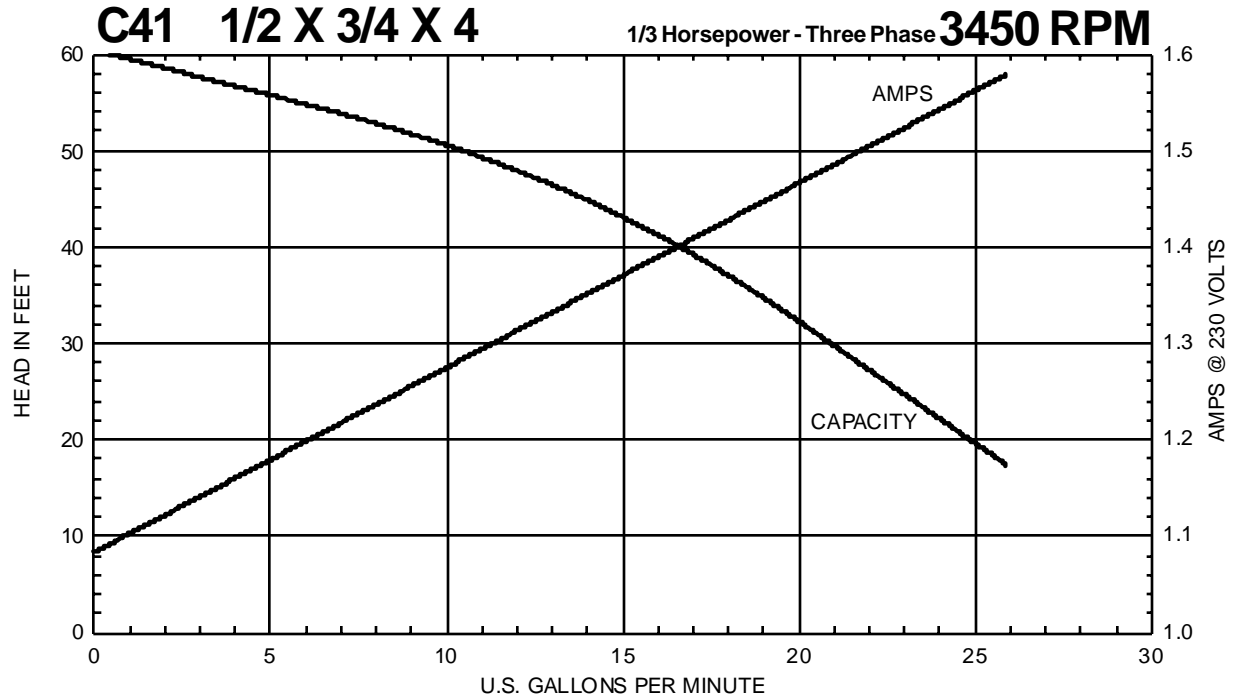

C SERIES

Performance Curves

MTH PUMPS

401 West Main Street • Plano, IL 60545-1436
Phone: 630-552-4115 • Fax: 630-552-3688
E-mail: Sales@MTHPumps.com
Web: www.MTHPumps.com