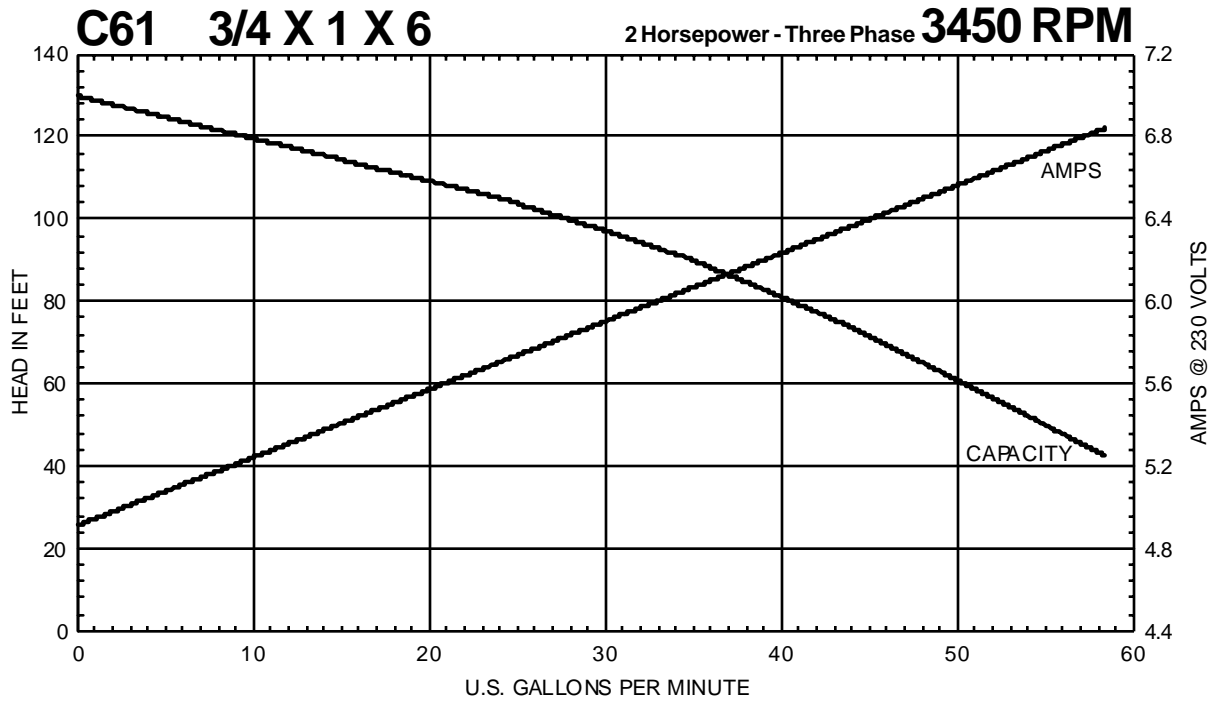

C SERIES

Performance Curves

MTH PUMPS

401 West Main Street • Plano, IL 60545-1436
Phone: 630-552-4115 • Fax: 630-552-3688
E-mail: Sales@MTHPumps.com
Web: www.MTHPumps.com

Performance Curves

MTH PUMPS

401 West Main Street • Plano, IL 60545-1436
Phone: 630-552-4115 • Fax: 630-552-3688
E-mail: Sales@MTHPumps.com
Web: www.MTHPumps.com