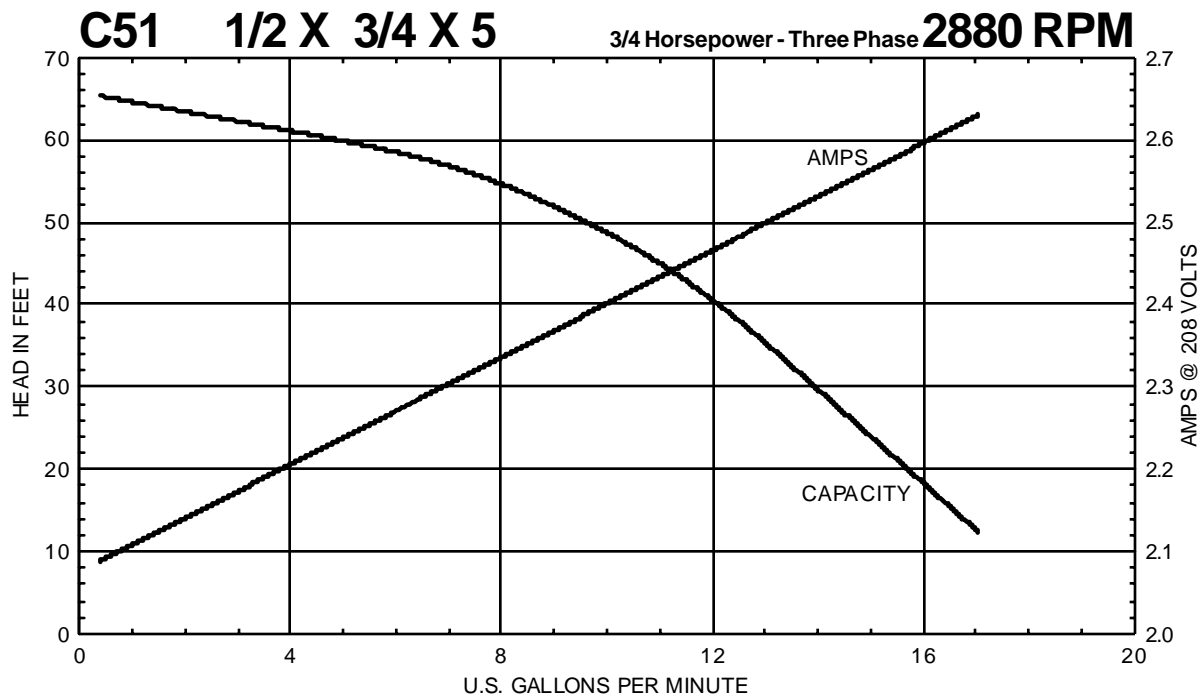

C SERIES

Performance Curves

MTH PUMPS

401 West Main Street • Plano, IL 60545-1436
Phone: 630-552-4115 • Fax: 630-552-3688
E-mail: Sales@MTHPumps.com
Web: www.MTHPumps.com