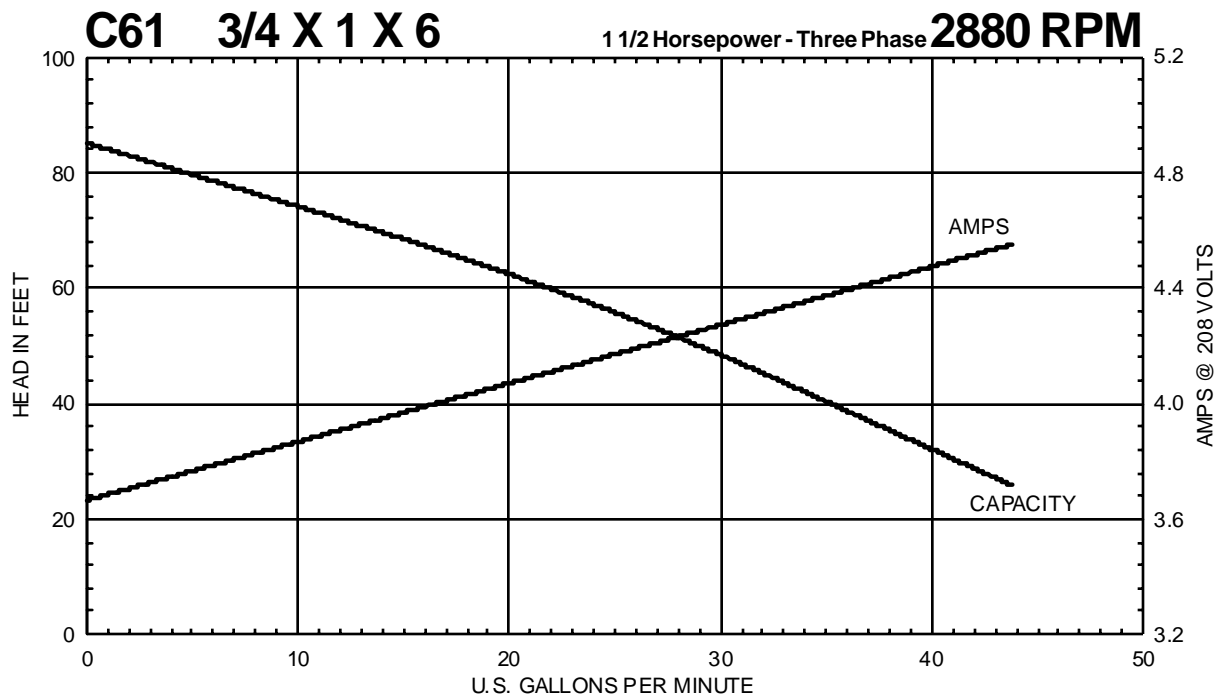

C SERIES

Performance Curves

MTH PUMPS

401 West Main Street • Plano, IL 60545-1436
Phone: 630-552-4115 • Fax: 630-552-3688
E-mail: Sales@MTHPumps.com
Web: www.MTHPumps.com