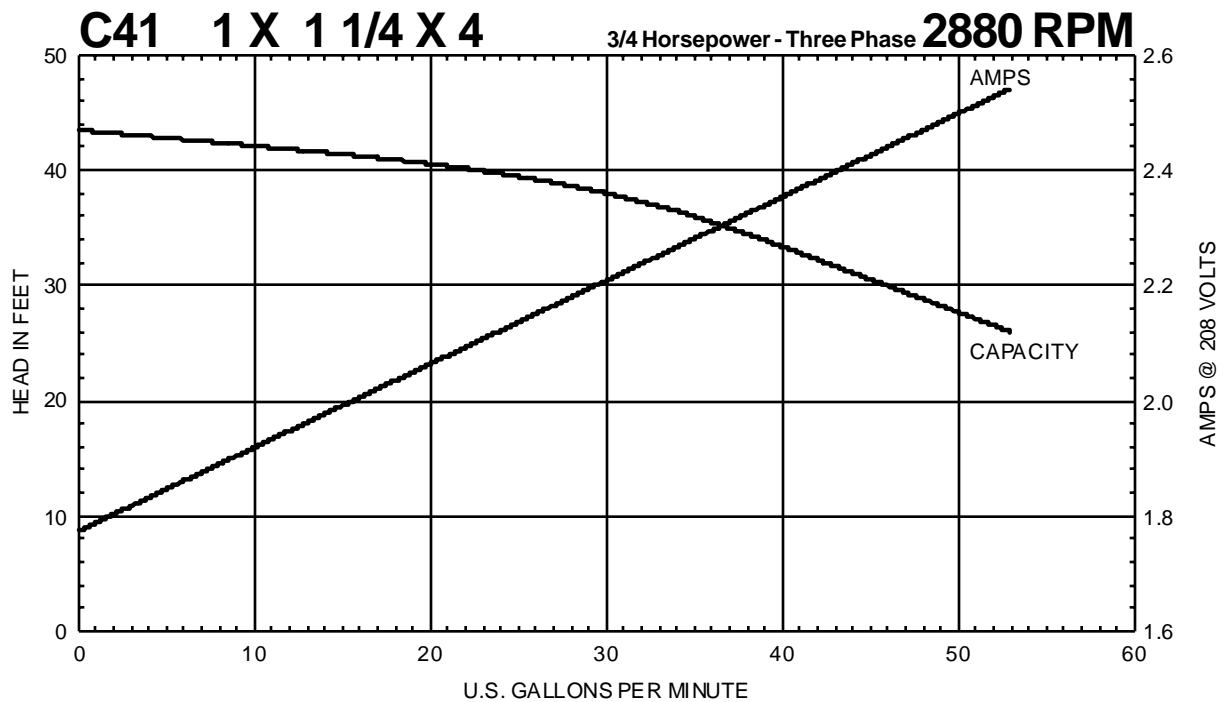

C SERIES

Performance Curves

MTH PUMPS

401 West Main Street • Plano, IL 60545-1436
Phone: 630-552-4115 • Fax: 630-552-3688
E-mail: Sales@MTHPumps.com
Web: www.MTHPumps.com