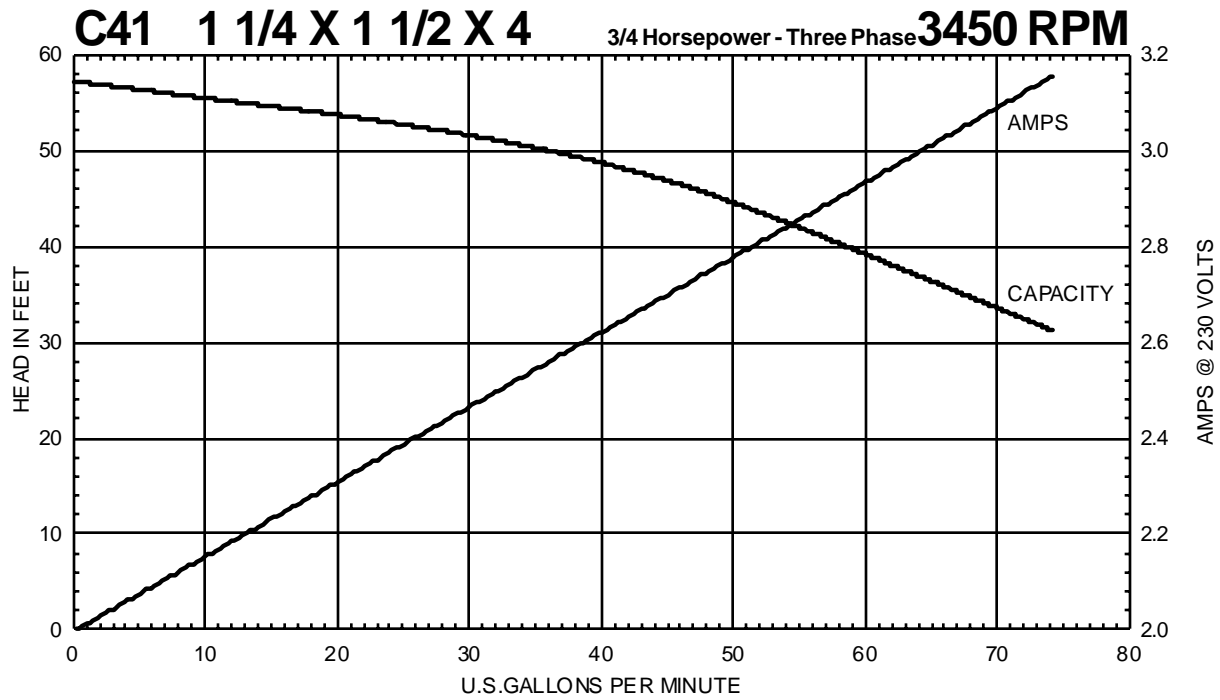

C SERIES

Performance Curves

MTH PUMPS

401 West Main Street • Plano, IL 60545-1436
Phone: 630-552-4115 • Fax: 630-552-3688
E-mail: Sales@MTHPumps.com
Web: www.MTHPumps.com