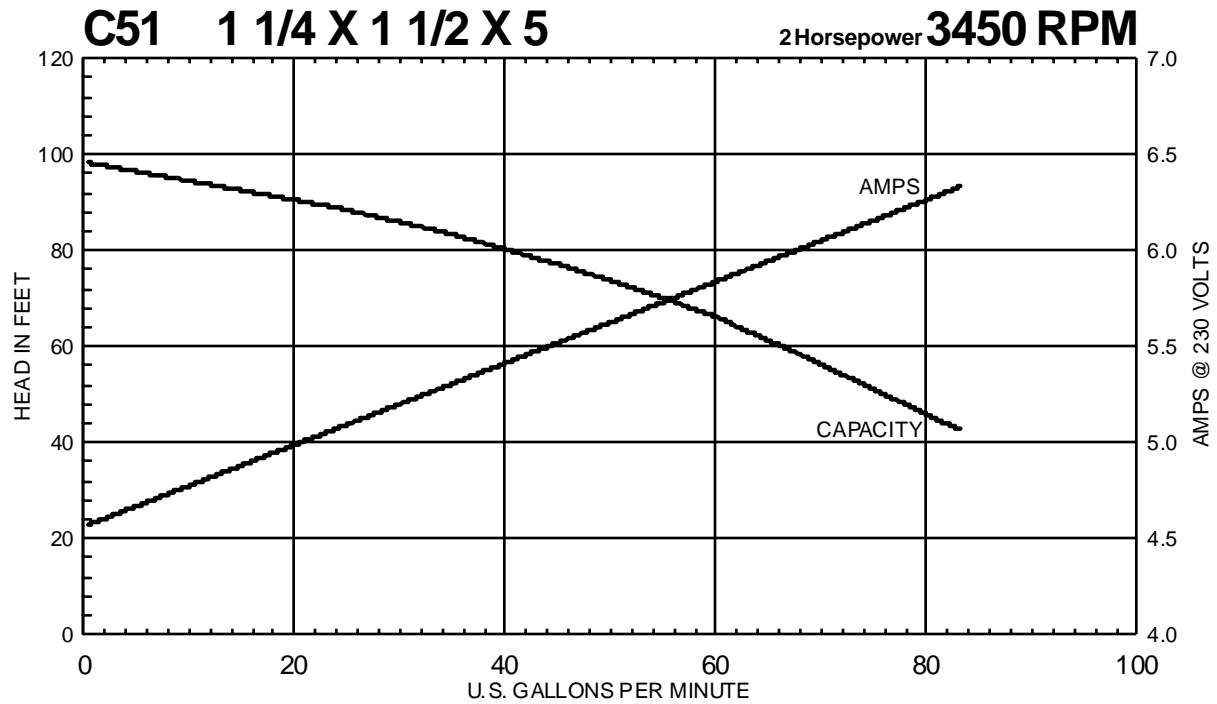

C SERIES

Performance Curves

MTH PUMPS

401 West Main Street • Plano, IL 60545-1436
Phone: 630-552-4115 • Fax: 630-552-3688
E-mail: Sales@MTHPumps.com
Web: www.MTHPumps.com