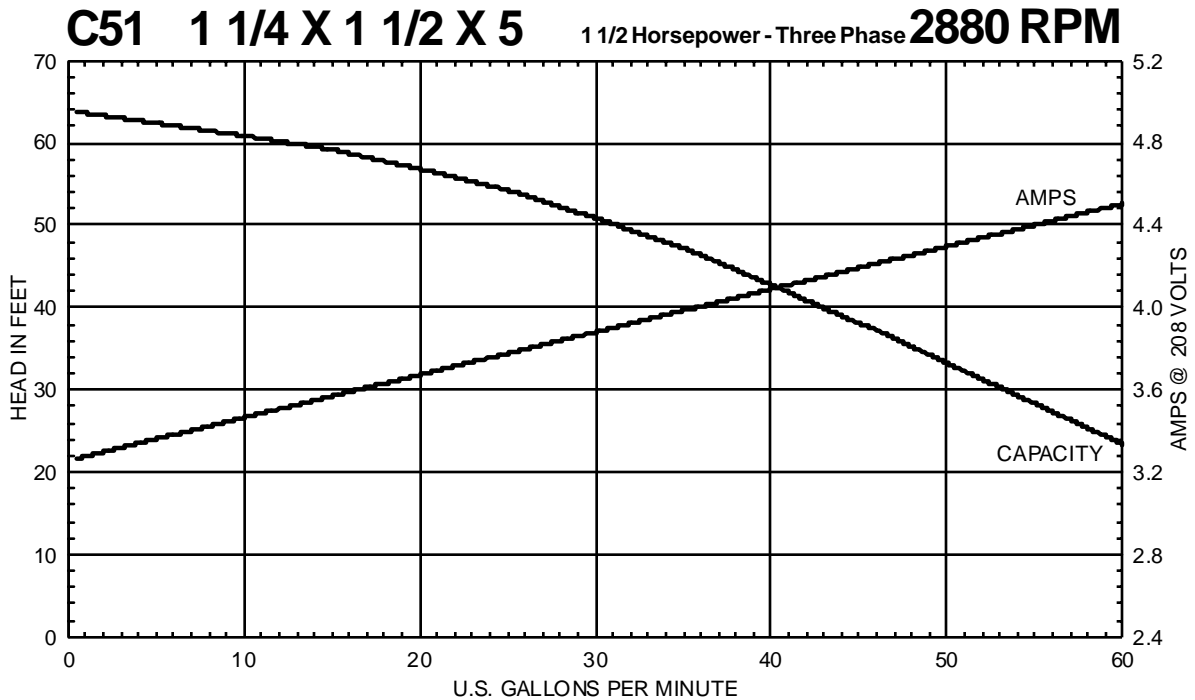

C SERIES

Performance Curves

MTH PUMPS

401 West Main Street • Plano, IL 60545-1436
Phone: 630-552-4115 • Fax: 630-552-3688
E-mail: Sales@MTHPumps.com
Web: www.MTHPumps.com

Performance Curves

MTH PUMPS

401 West Main Street • Plano, IL 60545-1436
Phone: 630-552-4115 • Fax: 630-552-3688
E-mail: Sales@MTHPumps.com
Web: www.MTHPumps.com