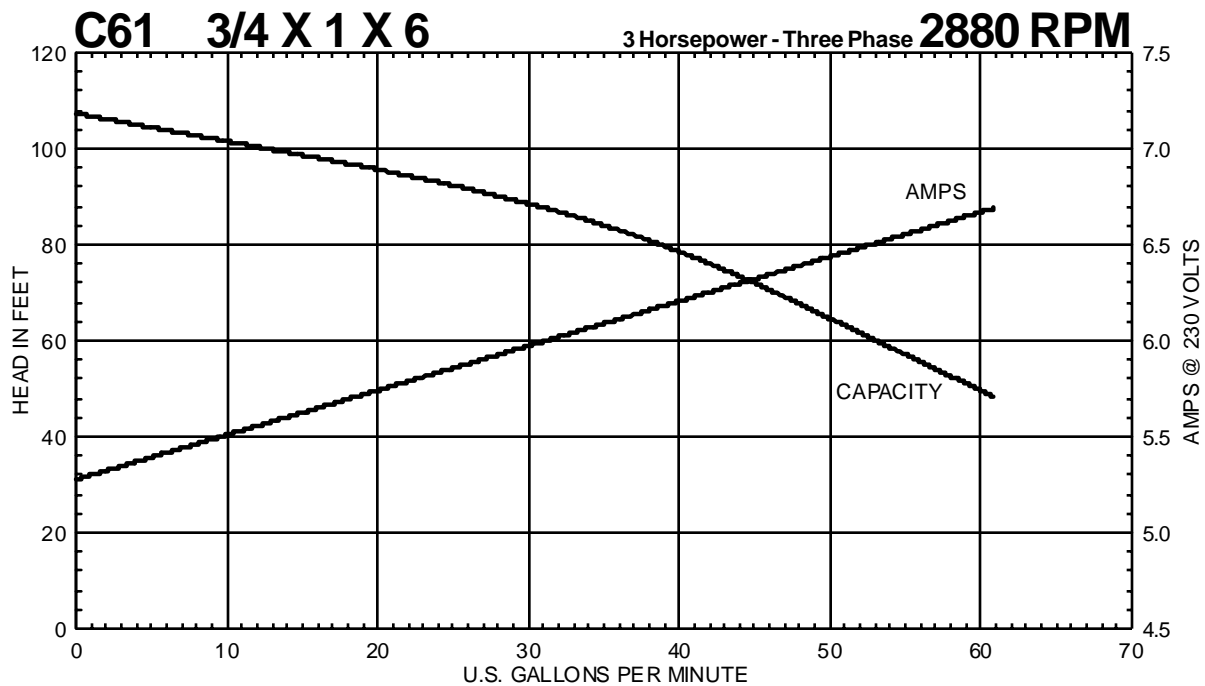

C SERIES

Performance Curves

MTH PUMPS

401 West Main Street • Plano, IL 60545-1436
Phone: 630-552-4115 • Fax: 630-552-3688
E-mail: Sales@MTHPumps.com
Web: www.MTHPumps.com