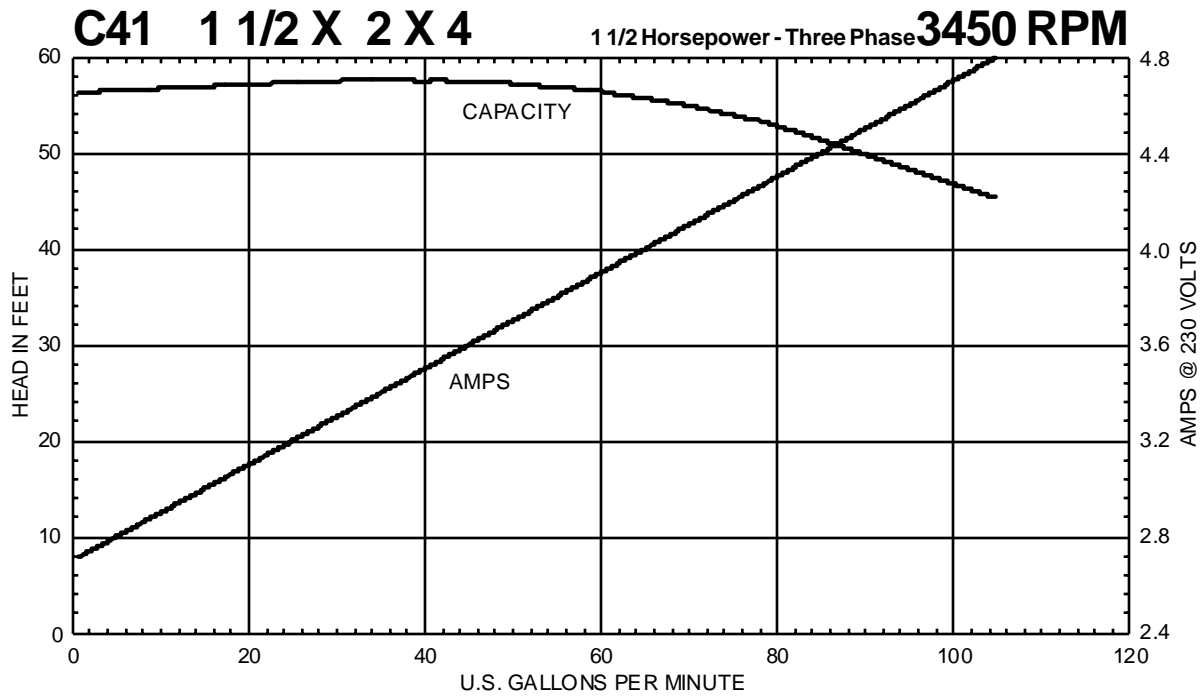

C SERIES

Performance Curves

MTH PUMPS

401 West Main Street • Plano, IL 60545-1436
Phone: 630-552-4115 • Fax: 630-552-3688
E-mail: Sales@MTHPumps.com
Web: www.MTHPumps.com