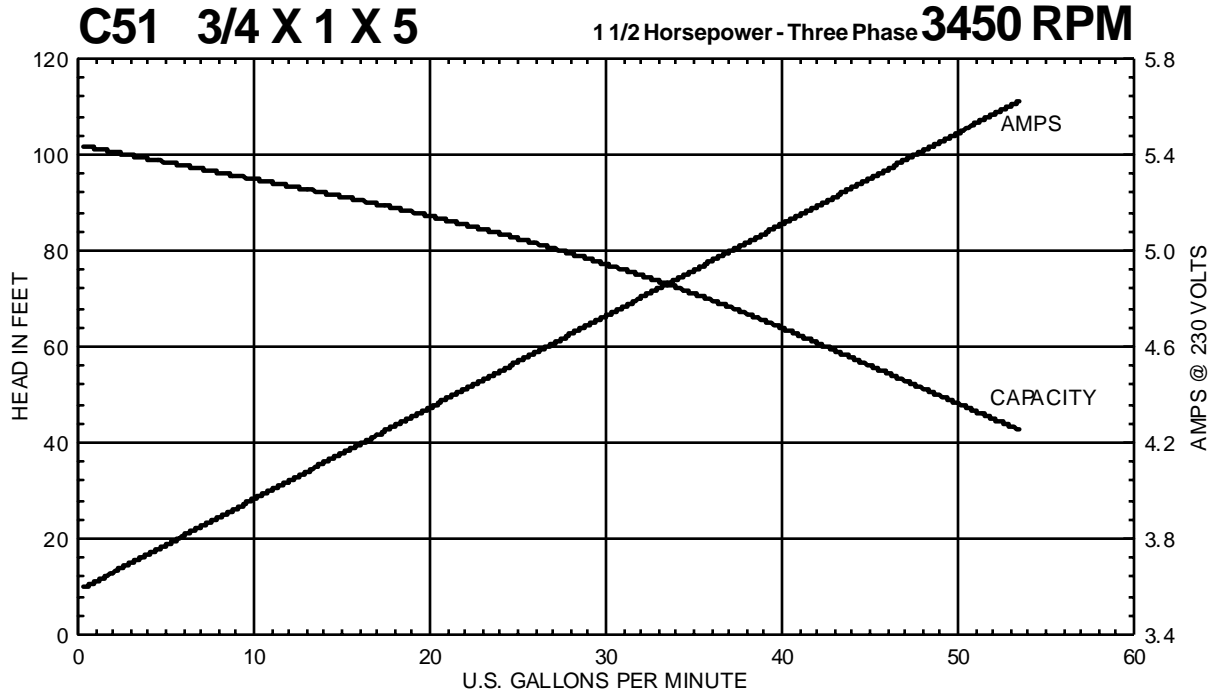

C SERIES

Performance Curves

MTH PUMPS

401 West Main Street • Plano, IL 60545-1436
Phone: 630-552-4115 • Fax: 630-552-3688
E-mail: Sales@MTHPumps.com
Web: www.MTHPumps.com

Performance Curves

MTH PUMPS

401 West Main Street • Plano, IL 60545-1436
Phone: 630-552-4115 • Fax: 630-552-3688
E-mail: Sales@MTHPumps.com
Web: www.MTHPumps.com