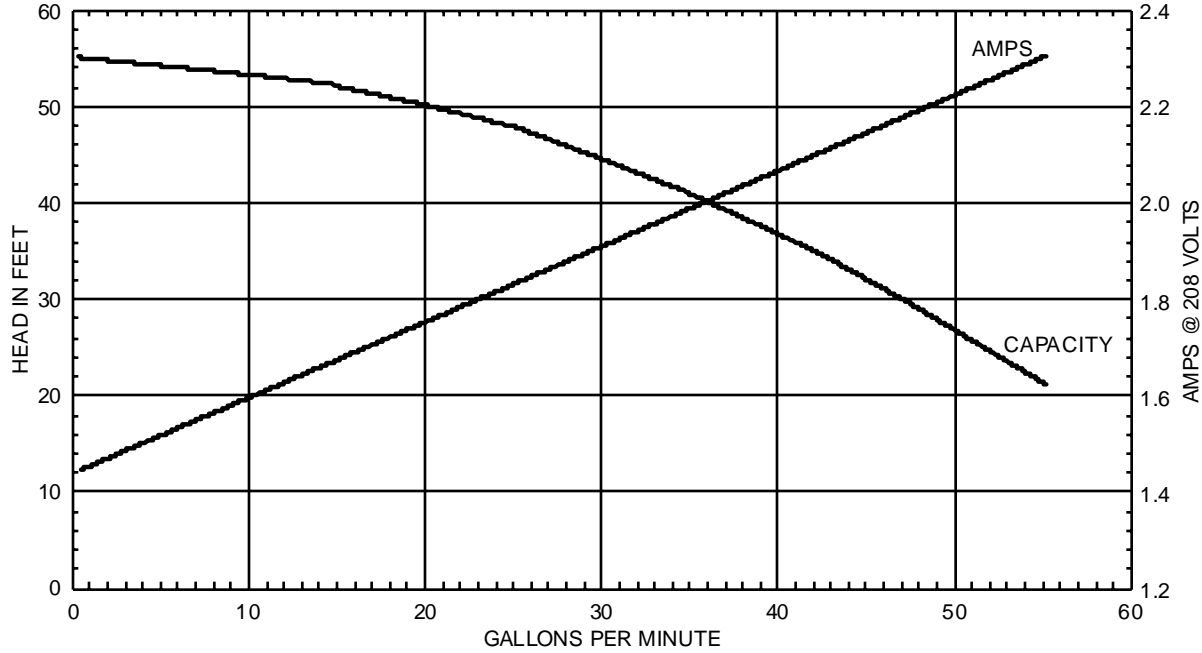

Performance Curves

C41 1 1/4 X 1 1/2 X 4 1/2 Horsepower - Three Phase 3450 RPM

C41 1 1/4 X 1 1/2 X 4 1/2 Horsepower - Three Phase 2880 RPM

MTH PUMPS

401 West Main Street • Plano, IL 60545-1436
Phone: 630-552-4115 • Fax: 630-552-3688
E-mail: Sales@MTHPumps.com
Web: www.MTHPumps.com