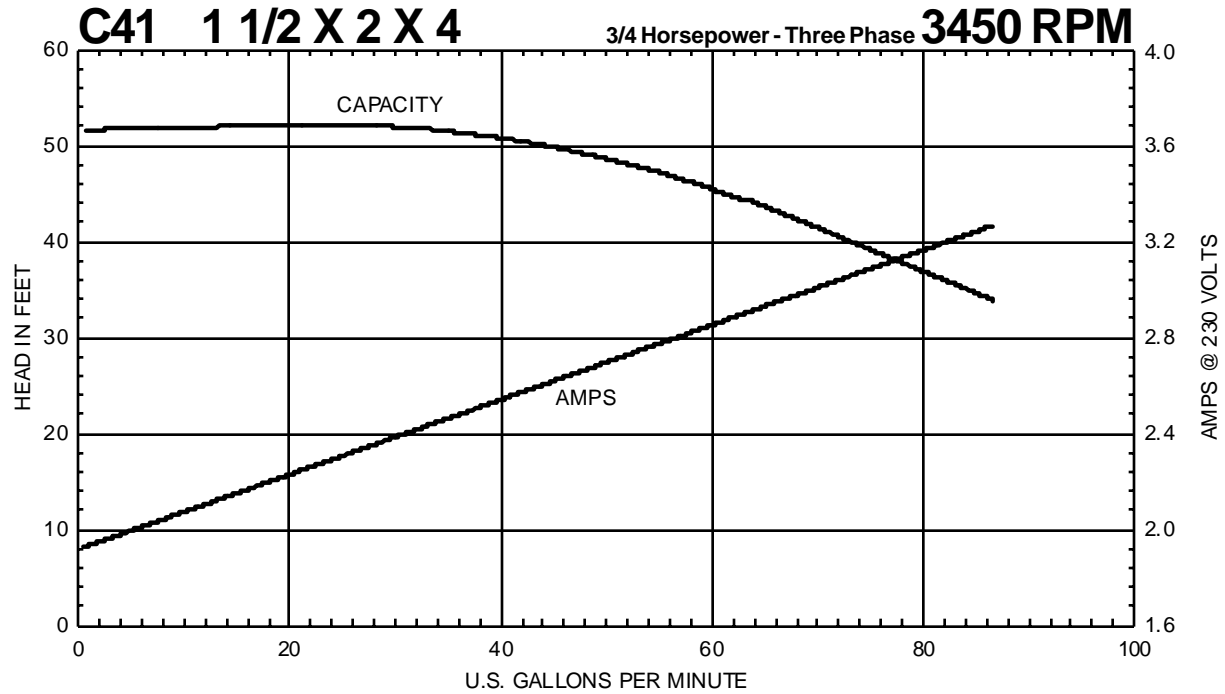

C SERIES

Performance Curves

MTH PUMPS

401 West Main Street • Plano, IL 60545-1436
Phone: 630-552-4115 • Fax: 630-552-3688
E-mail: Sales@MTHPumps.com
Web: www.MTHPumps.com