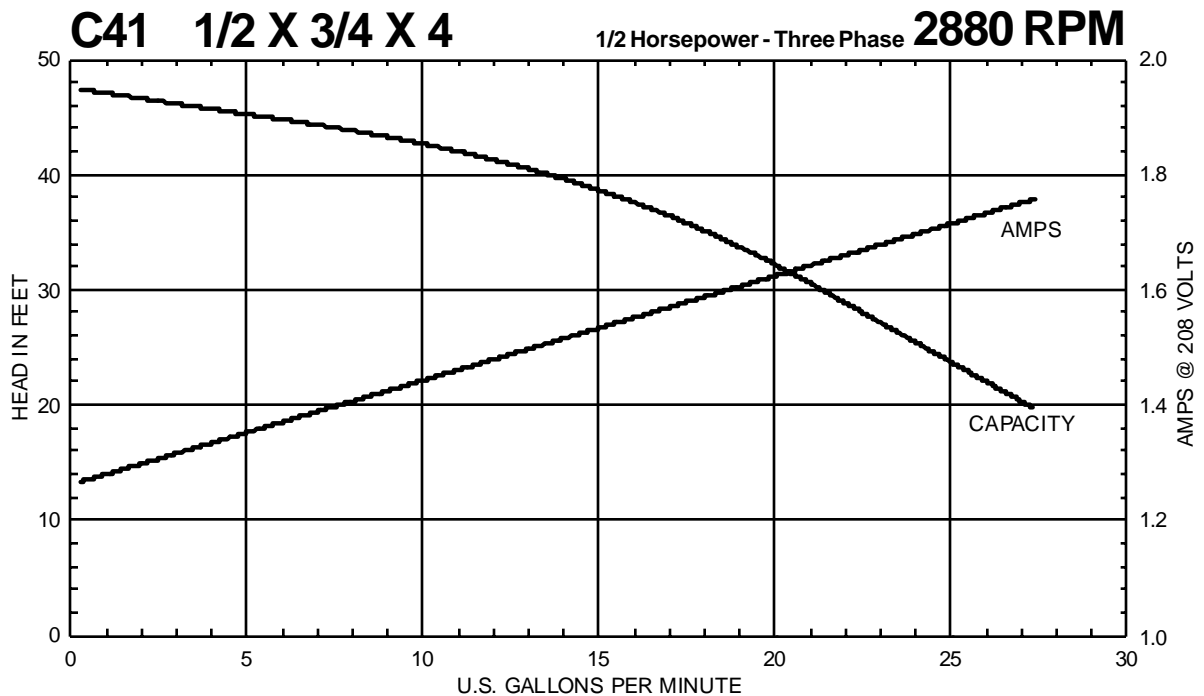

Performance Curves

MTH PUMPS

401 West Main Street • Plano, IL 60545-1436
Phone: 630-552-4115 • Fax: 630-552-3688
E-mail: Sales@MTHPumps.com
Web: www.MTHPumps.com