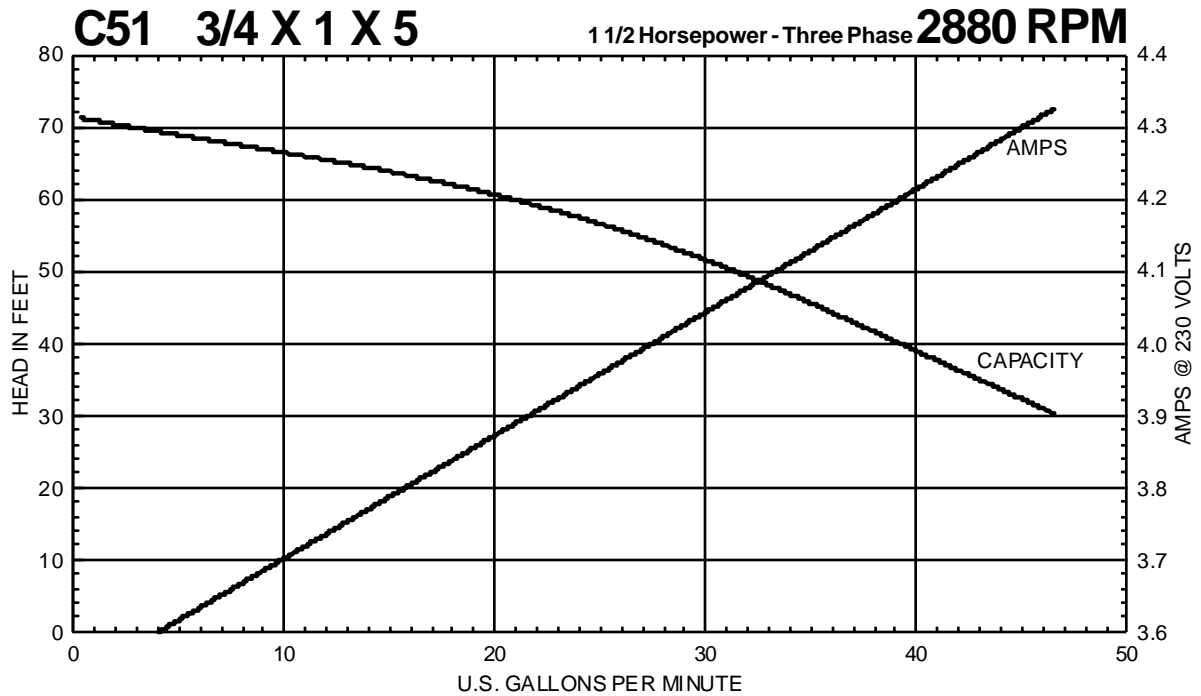

C SERIES

Performance Curves

MTH PUMPS

401 West Main Street • Plano, IL 60545-1436
Phone: 630-552-4115 • Fax: 630-552-3688
E-mail: Sales@MTHPumps.com
Web: www.MTHPumps.com

Performance Curves

MTH PUMPS

401 West Main Street • Plano, IL 60545-1436
Phone: 630-552-4115 • Fax: 630-552-3688
E-mail: Sales@MTHPumps.com
Web: www.MTHPumps.com