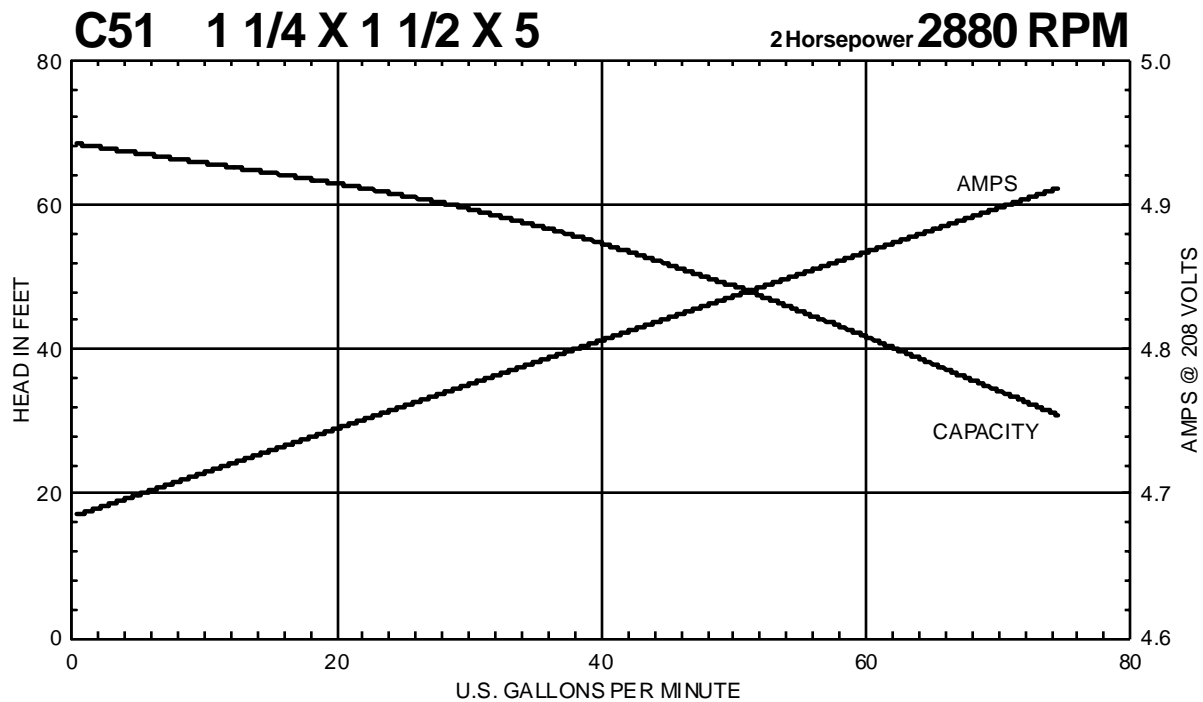

C SERIES

Performance Curves

MTH PUMPS

401 West Main Street • Plano, IL 60545-1436
Phone: 630-552-4115 • Fax: 630-552-3688
E-mail: Sales@MTHPumps.com
Web: www.MTHPumps.com