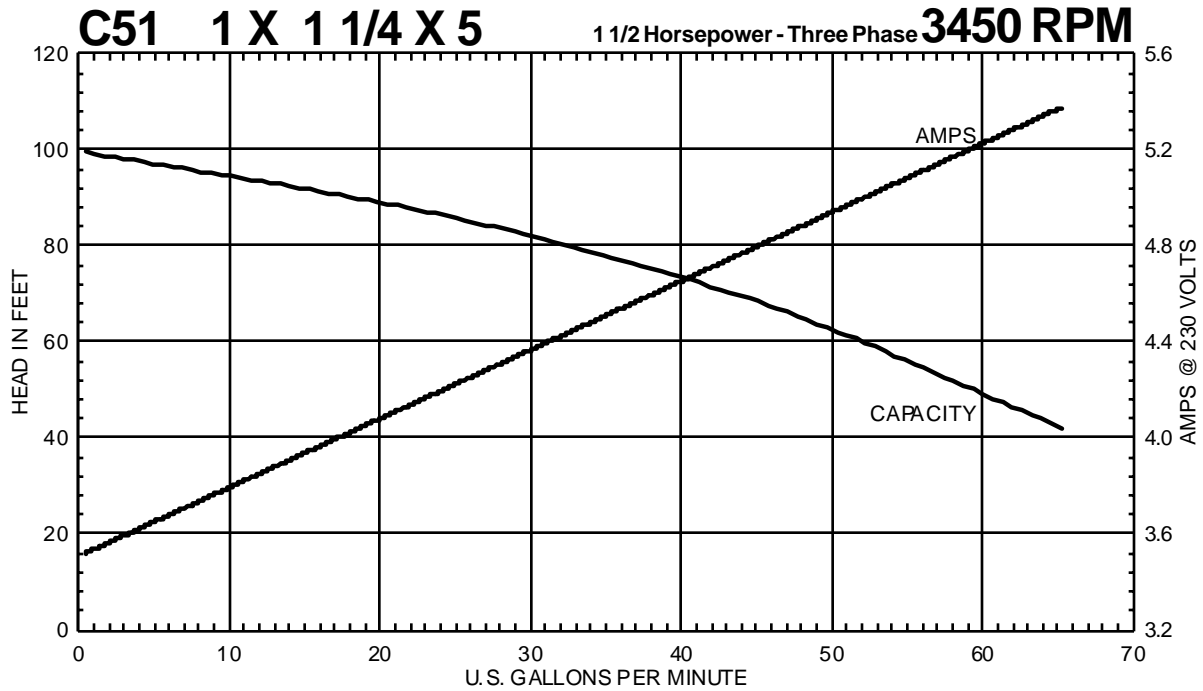

Performance Curves

MTH PUMPS

401 West Main Street • Plano, IL 60545-1436
Phone: 630-552-4115 • Fax: 630-552-3688
E-mail: Sales@MTHPumps.com
Web: www.MTHPumps.com