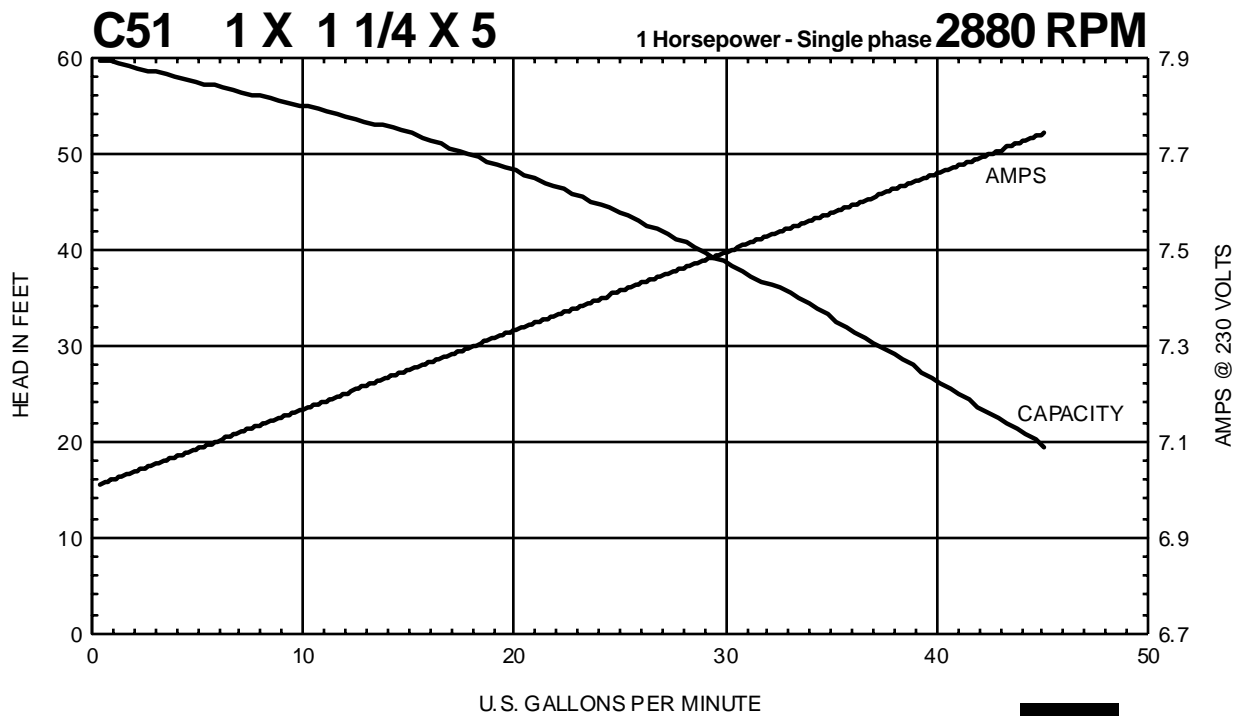

Performance Curves

MTH PUMPS

401 West Main Street • Plano, IL 60545-1436
Phone: 630-552-4115 • Fax: 630-552-3688
E-mail: Sales@MTHPumps.com
Web: www.MTHPumps.com

C SERIES

Performance Curves

MTH PUMPS

401 West Main Street • Plano, IL 60545-1436
 Phone: 630-552-4115 • Fax: 630-552-3688
 E-mail: Sales@MTHPumps.com
 Web: www.MTHPumps.com