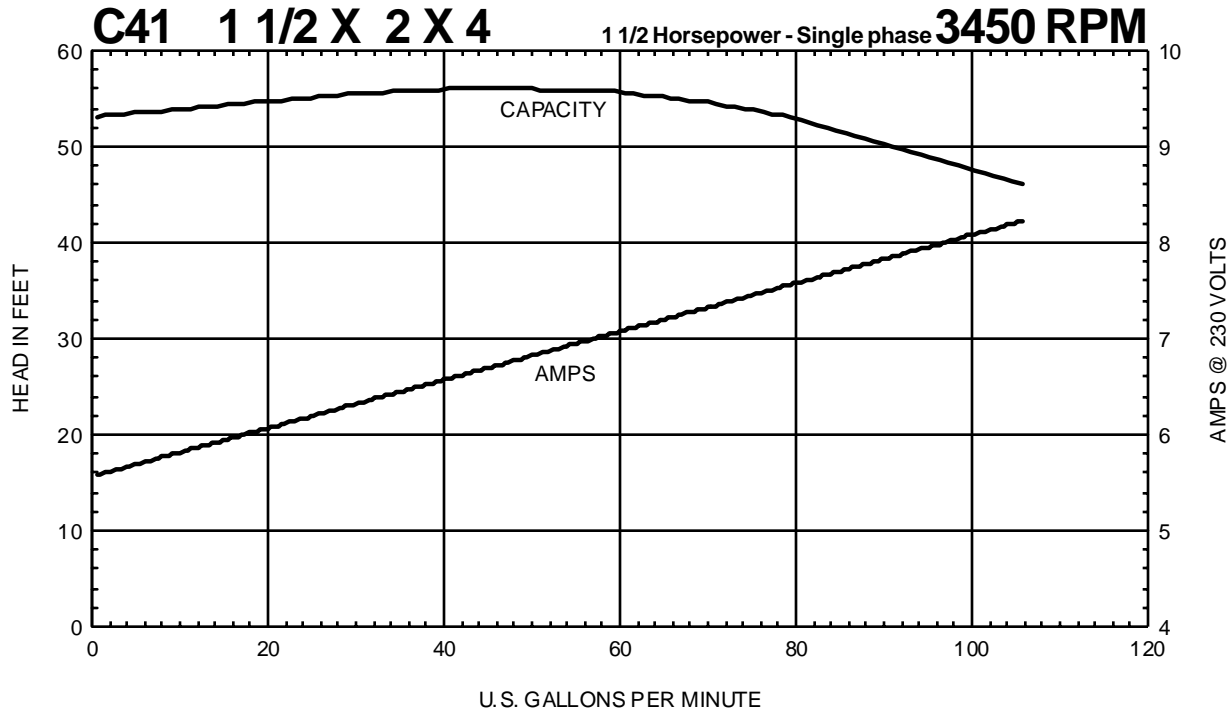

Performance Curves

MTH PUMPS

401 West Main Street • Plano, IL 60545-1436
Phone: 630-552-4115 • Fax: 630-552-3688
E-mail: Sales@MTHPumps.com
Web: www.MTHPumps.com

C SERIES

Performance Curves

MTH PUMPS

401 West Main Street • Plano, IL 60545-1436
 Phone: 630-552-4115 • Fax: 630-552-3688
 E-mail: Sales@MTHPumps.com
 Web: www.MTHPumps.com