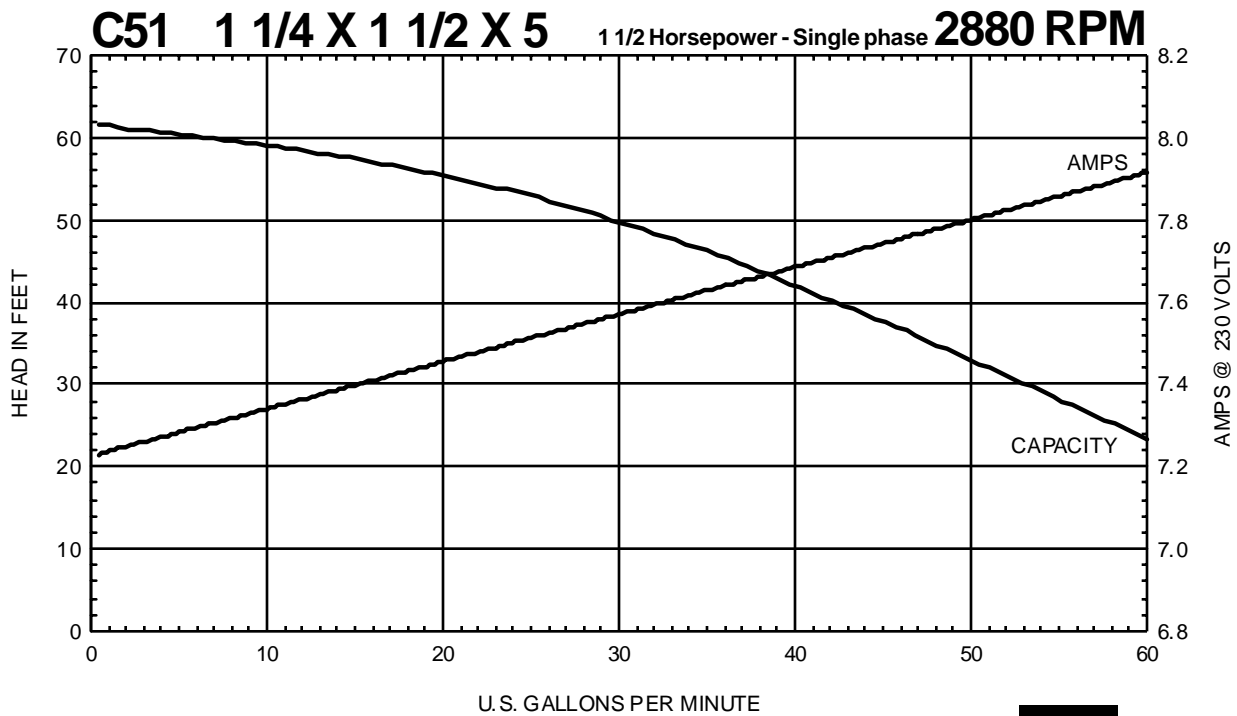

Performance Curves

MTH PUMPS

401 West Main Street • Plano, IL 60545-1436
Phone: 630-552-4115 • Fax: 630-552-3688
E-mail: Sales@MTHPumps.com
Web: www.MTHPumps.com