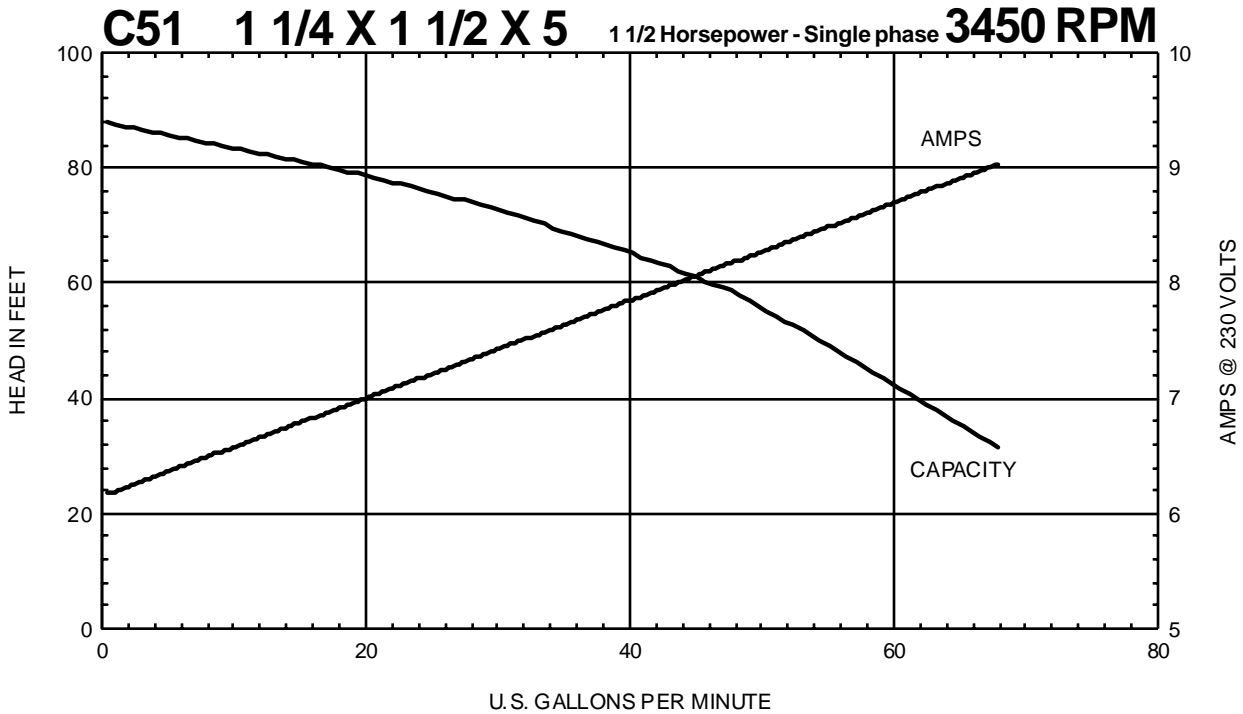

Performance Curves

MTH PUMPS

401 West Main Street • Plano, IL 60545-1436
Phone: 630-552-4115 • Fax: 630-552-3688
E-mail: Sales@MTHPumps.com
Web: www.MTHPumps.com