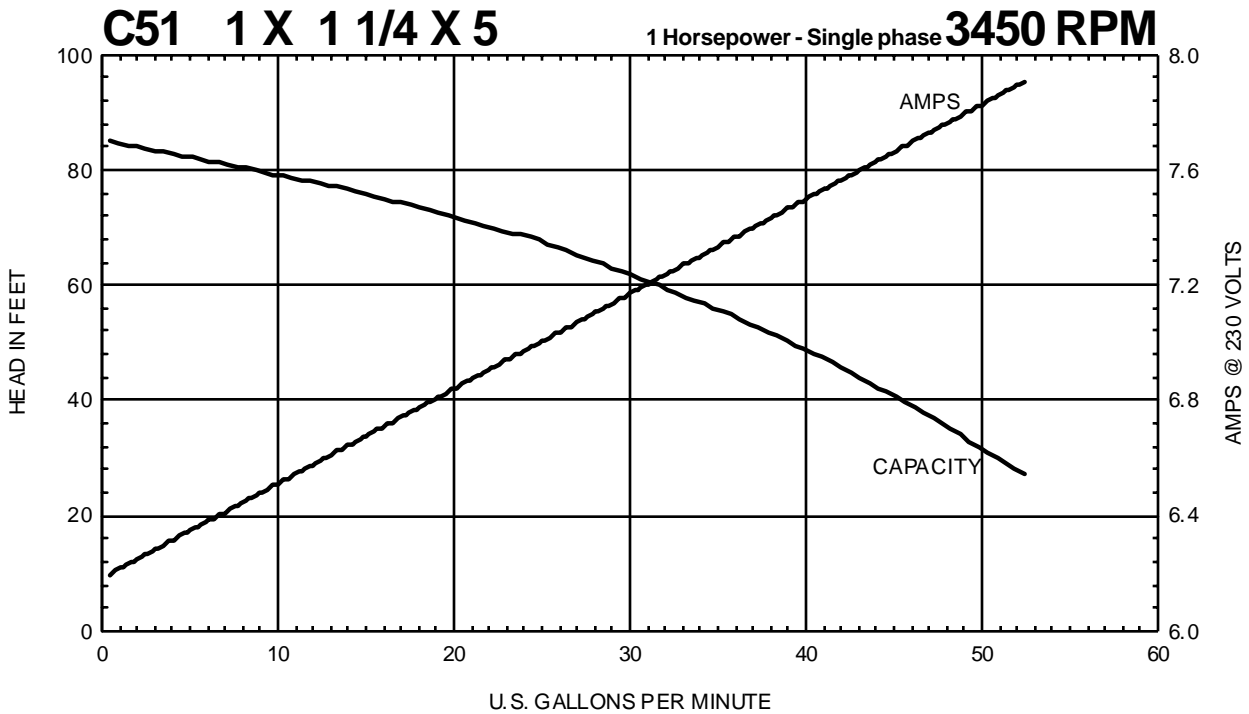

Performance Curves

MTH PUMPS

401 West Main Street • Plano, IL 60545-1436
Phone: 630-552-4115 • Fax: 630-552-3688
E-mail: Sales@MTHPumps.com
Web: www.MTHPumps.com

C SERIES

Performance Curves

MTH PUMPS

401 West Main Street • Plano, IL 60545-1436
 Phone: 630-552-4115 • Fax: 630-552-3688
 E-mail: Sales@MTHPumps.com
 Web: www.MTHPumps.com