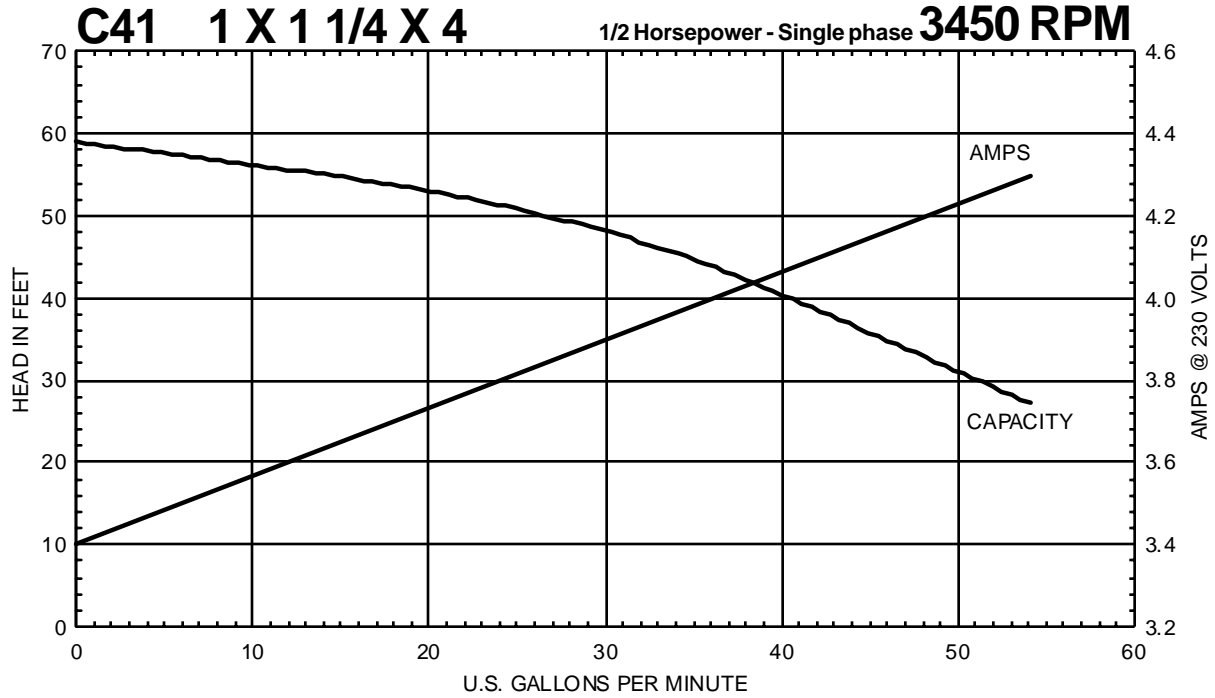

Performance Curves

MTH PUMPS

401 West Main Street • Plano, IL 60545-1436
Phone: 630-552-4115 • Fax: 630-552-3688
E-mail: Sales@MTHPumps.com
Web: www.MTHPumps.com