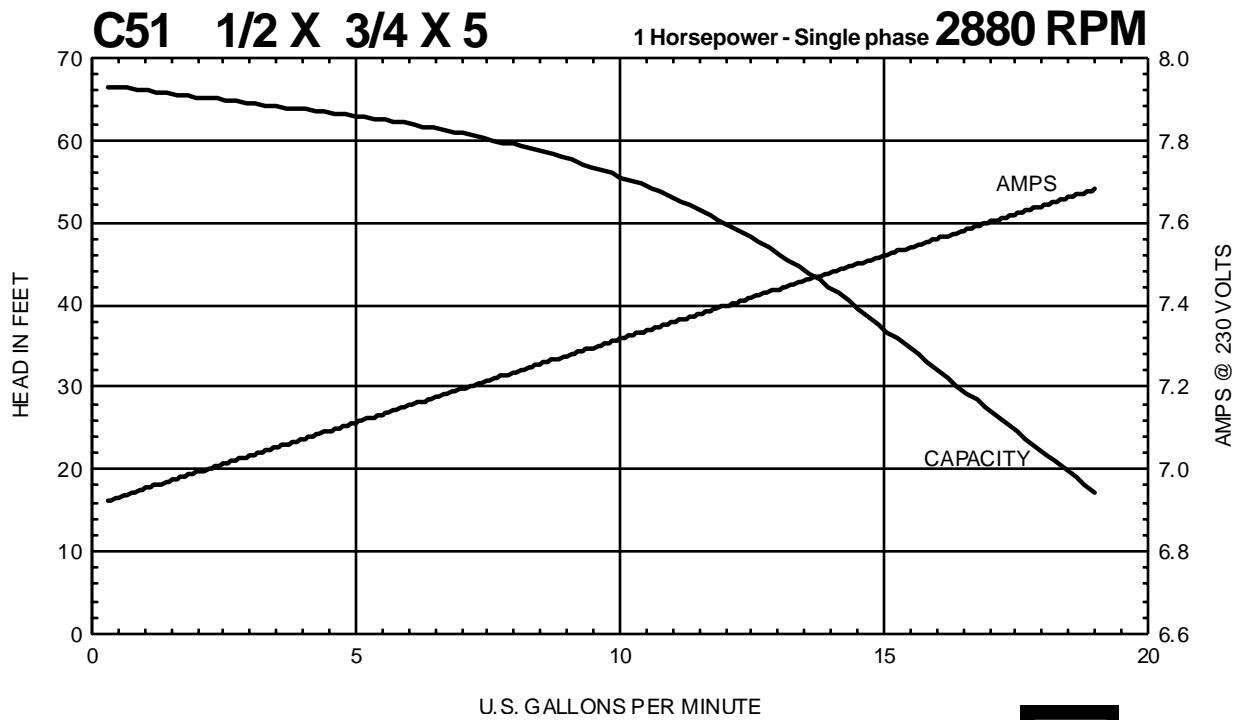

Performance Curves

MTH PUMPS

401 West Main Street • Plano, IL 60545-1436
Phone: 630-552-4115 • Fax: 630-552-3688
E-mail: Sales@MTHPumps.com
Web: www.MTHPumps.com