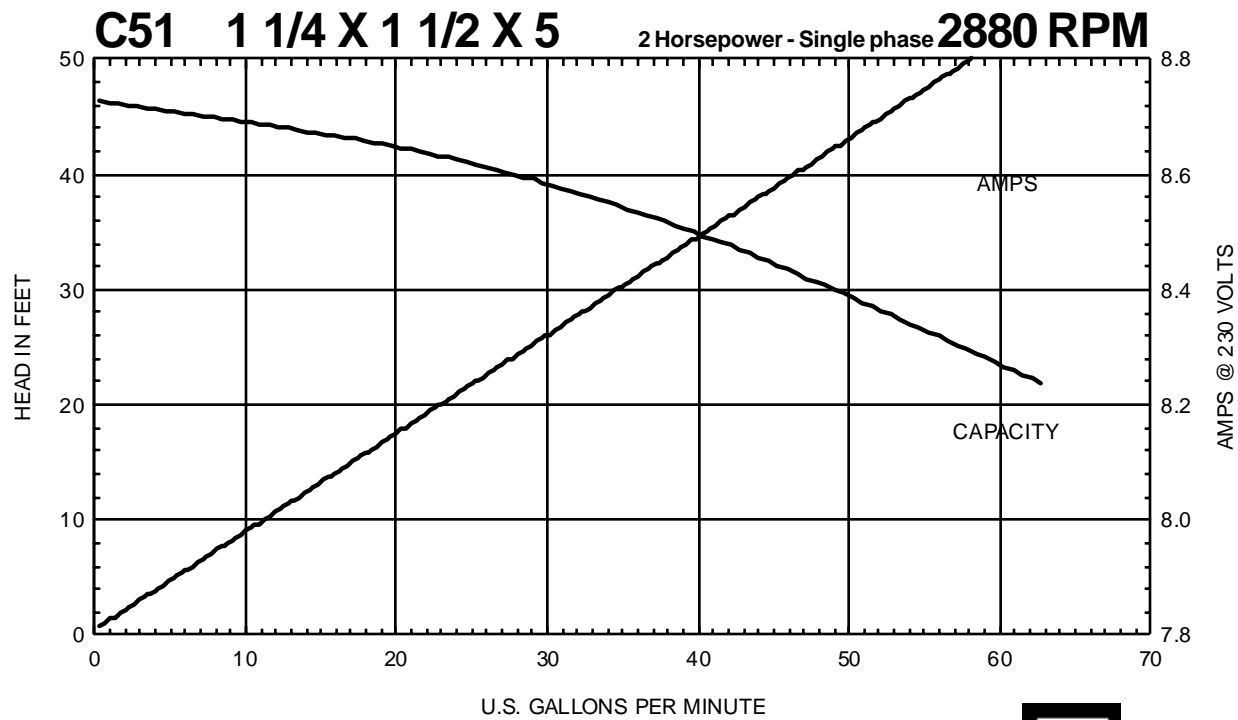

Performance Curves

MTH PUMPS

401 West Main Street • Plano, IL 60545-1436
Phone: 630-552-4115 • Fax: 630-552-3688
E-mail: Sales@MTHPumps.com
Web: www.MTHPumps.com

C SERIES

Performance Curves

MTH PUMPS

401 West Main Street • Plano, IL 60545-1436
Phone: 630-552-4115 • Fax: 630-552-3688
E-mail: Sales@MTHPumps.com
Web: www.MTHPumps.com