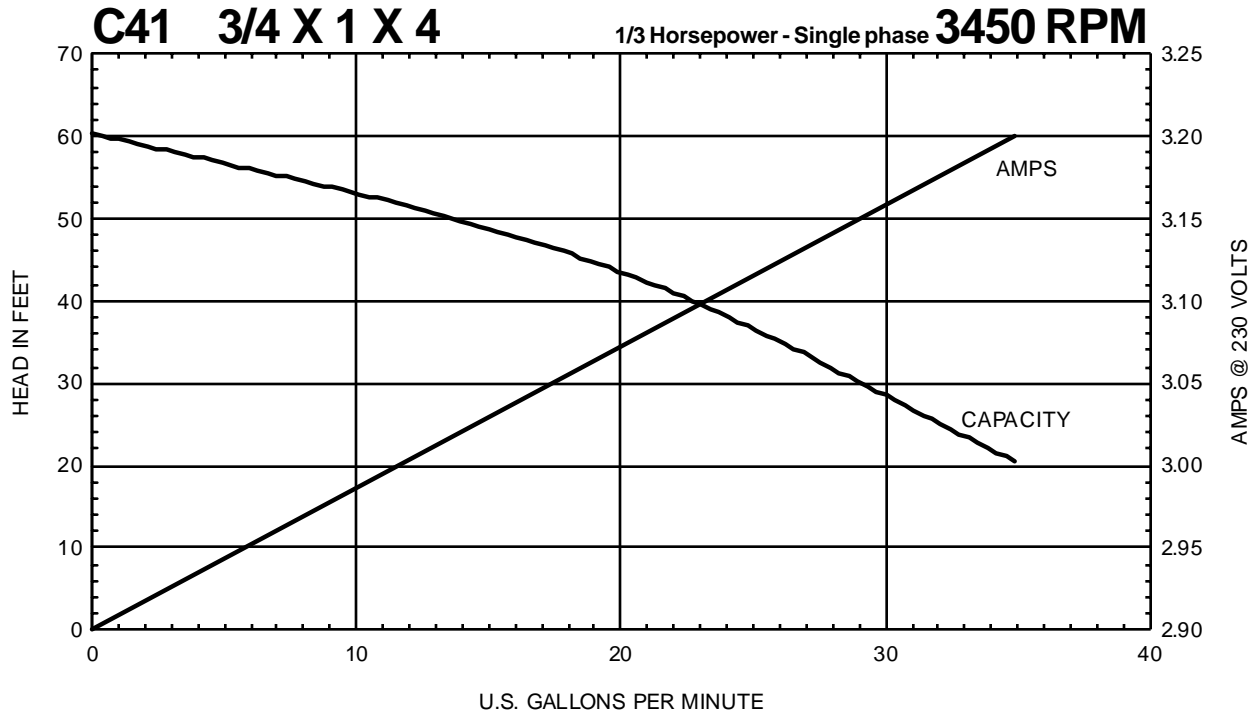

C SERIES

Performance Curves

MTH PUMPS

401 West Main Street • Plano, IL 60545-1436
Phone: 630-552-4115 • Fax: 630-552-3688
E-mail: Sales@MTHPumps.com
Web: www.MTHPumps.com