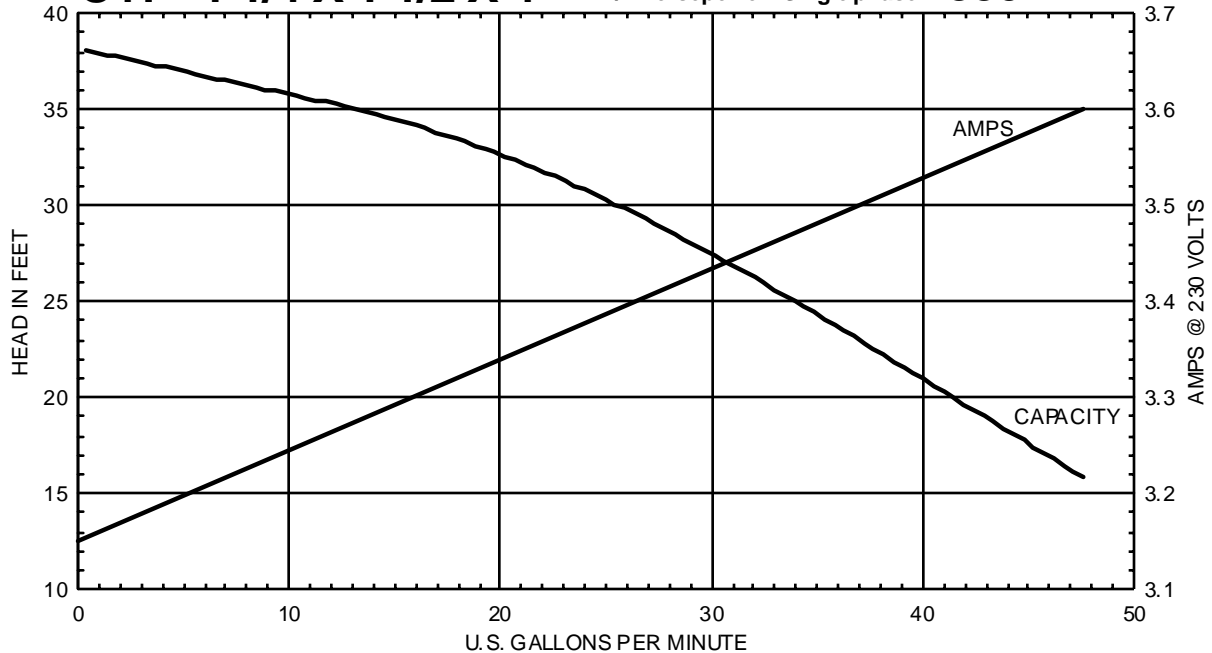

C41 1 1/4 X 1 1/2 X 4 1/2 Horsepower - Single phase 2880 RPM

MTH PUMPS

401 West Main Street • Plano, IL 60545-1436
Phone: 630-552-4115 • Fax: 630-552-3688
E-mail: Sales@MTHPumps.com
Web: www.MTHPumps.com