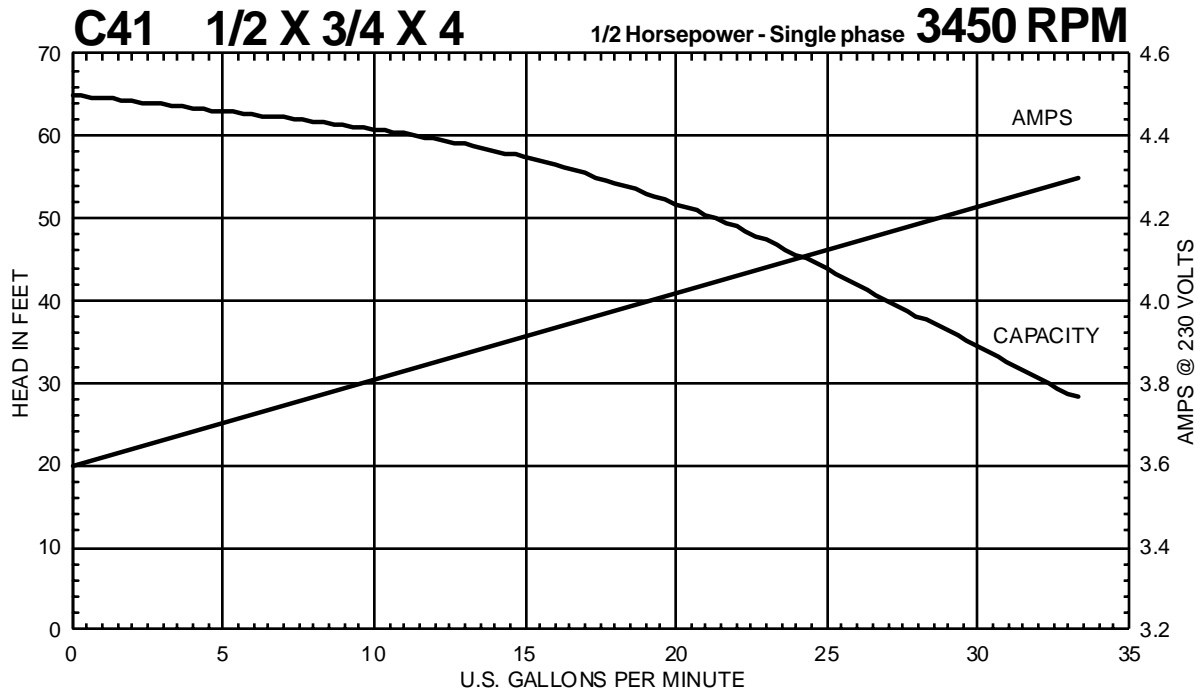

Performance Curves

MTH PUMPS

401 West Main Street • Plano, IL 60545-1436
Phone: 630-552-4115 • Fax: 630-552-3688
E-mail: Sales@MTHPumps.com
Web: www.MTHPumps.com