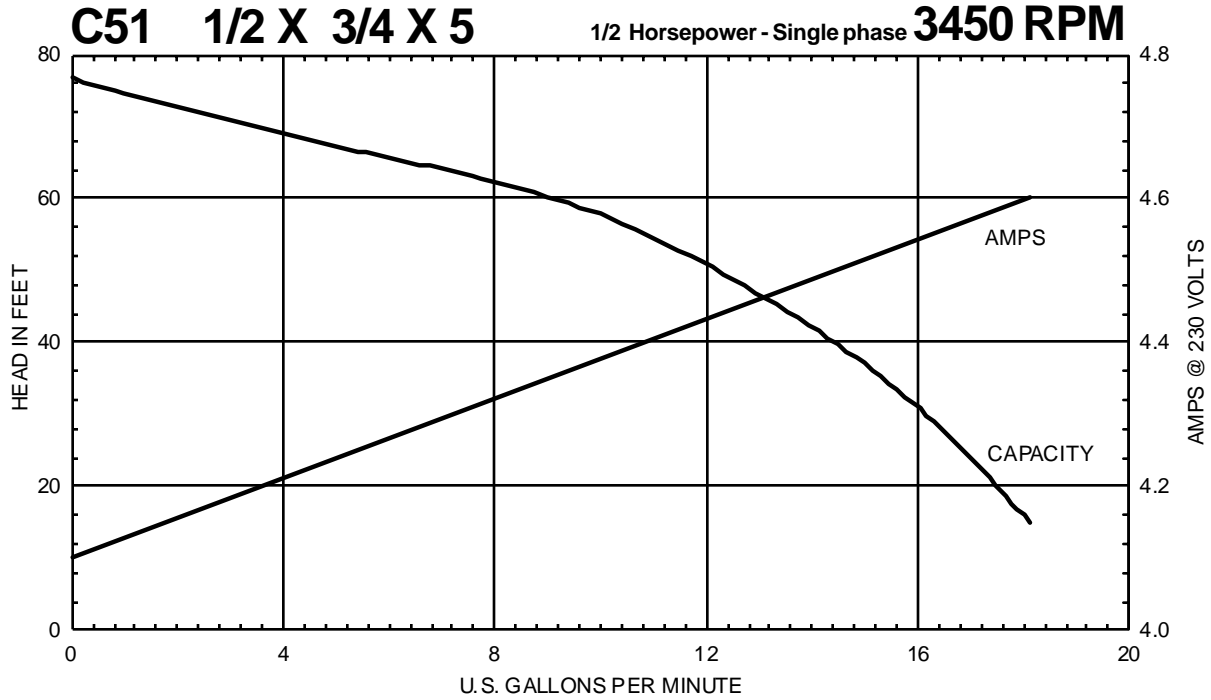

Performance Curves

MTH PUMPS

401 West Main Street • Plano, IL 60545-1436
Phone: 630-552-4115 • Fax: 630-552-3688
E-mail: Sales@MTHPumps.com
Web: www.MTHPumps.com