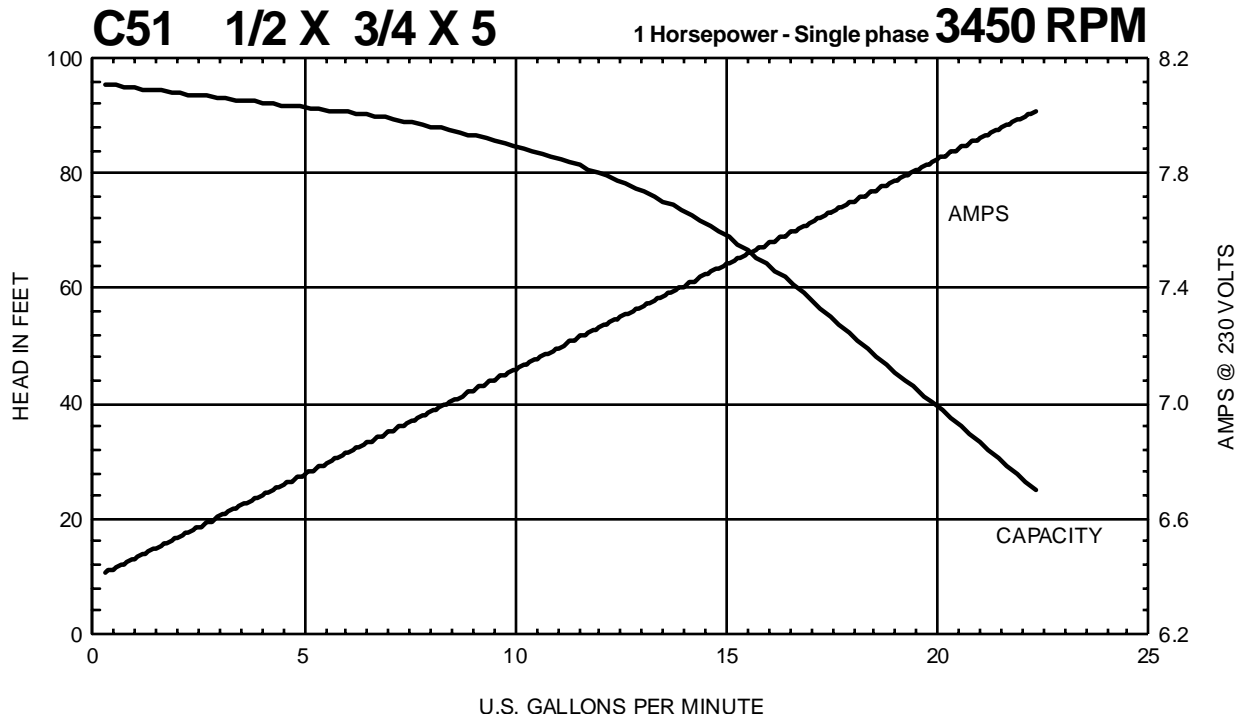

Performance Curves

MTH PUMPS

401 West Main Street • Plano, IL 60545-1436
Phone: 630-552-4115 • Fax: 630-552-3688
E-mail: Sales@MTHPumps.com
Web: www.MTHPumps.com