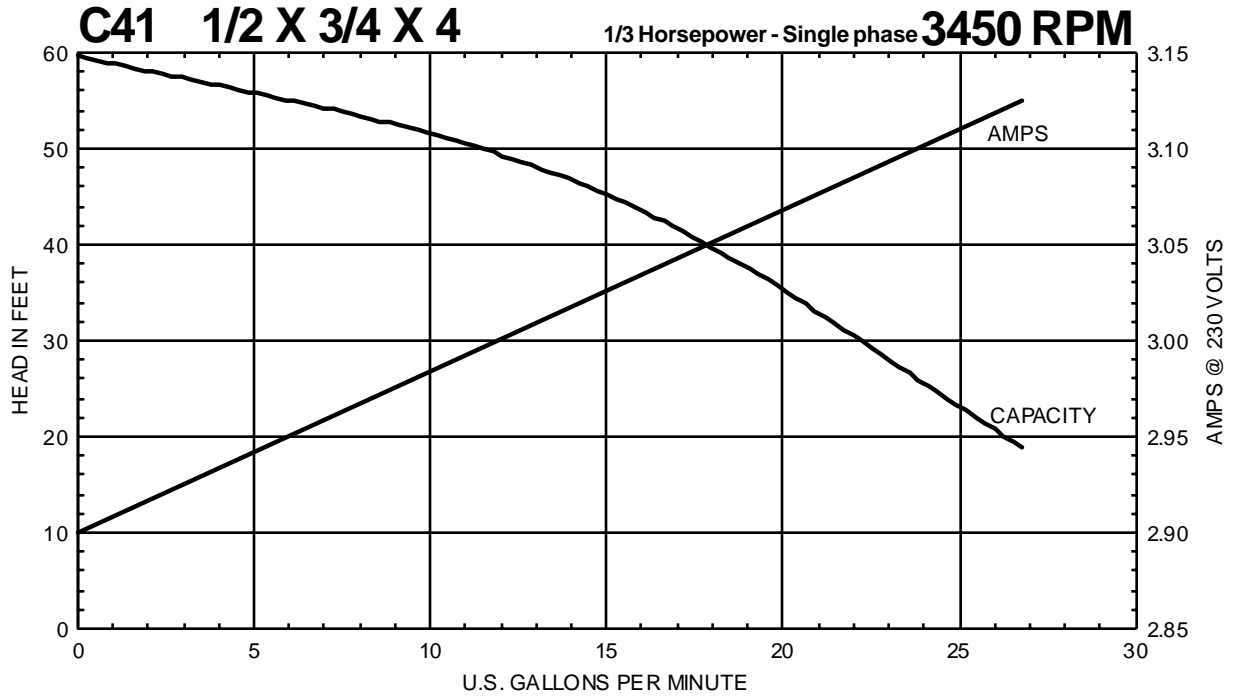

C SERIES

Performance Curves

MTH PUMPS

401 West Main Street • Plano, IL 60545-1436
Phone: 630-552-4115 • Fax: 630-552-3688
E-mail: Sales@MTHPumps.com
Web: www.MTHPumps.com