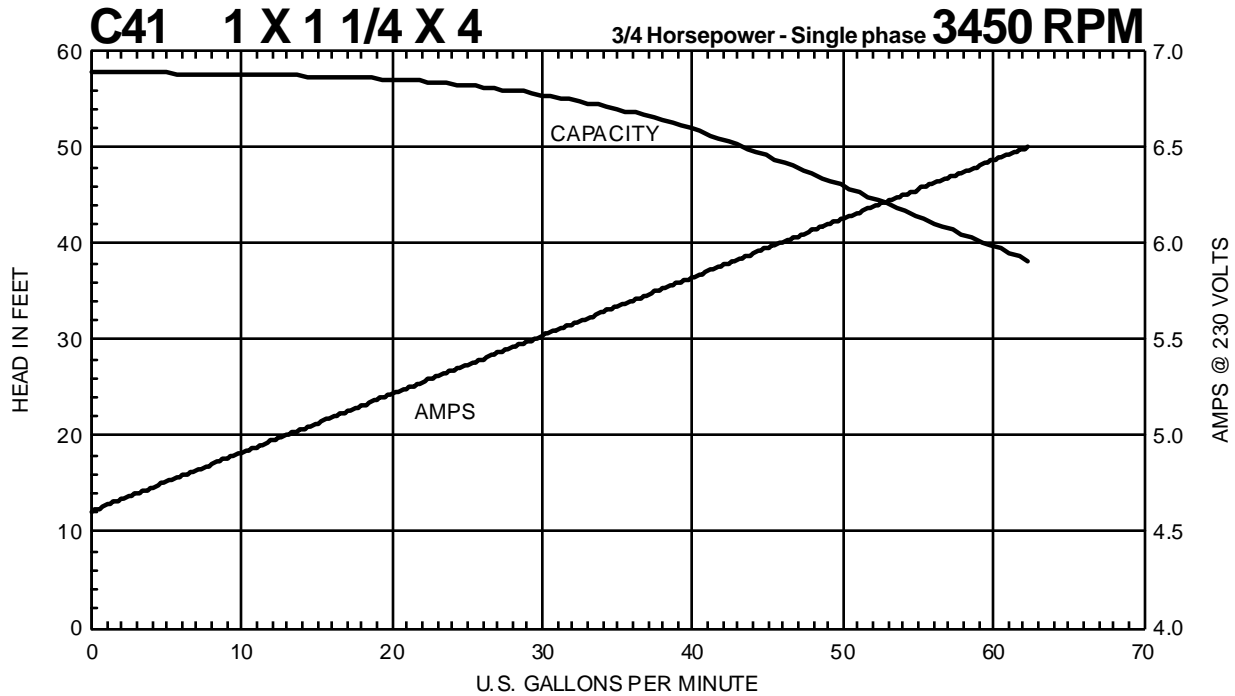

C SERIES

Performance Curves

MTH PUMPS

401 West Main Street • Plano, IL 60545-1436
Phone: 630-552-4115 • Fax: 630-552-3688
E-mail: Sales@MTHPumps.com
Web: www.MTHPumps.com

Performance Curves

C41 1 1/4 X 1 1/2 X 4 1/2 Horsepower - Single phase 3450 RPM