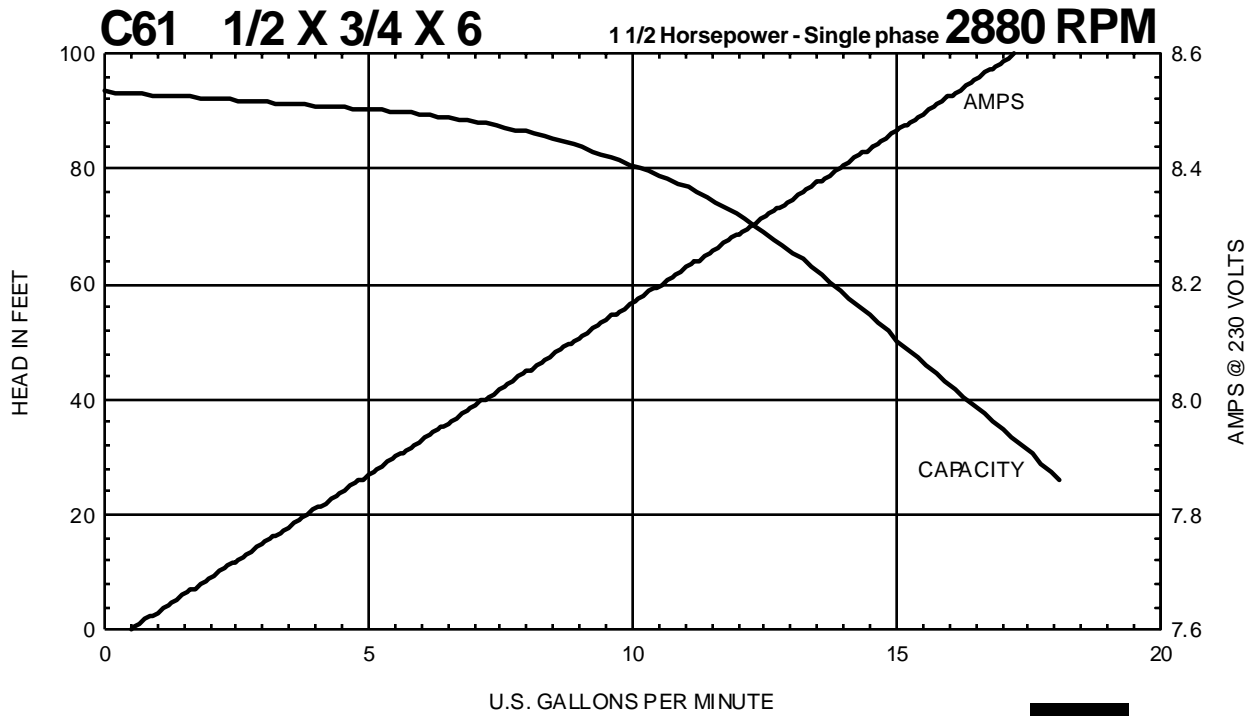

Performance Curves

MTH PUMPS

401 West Main Street • Plano, IL 60545-1436
Phone: 630-552-4115 • Fax: 630-552-3688
E-mail: Sales@MTHPumps.com
Web: www.MTHPumps.com