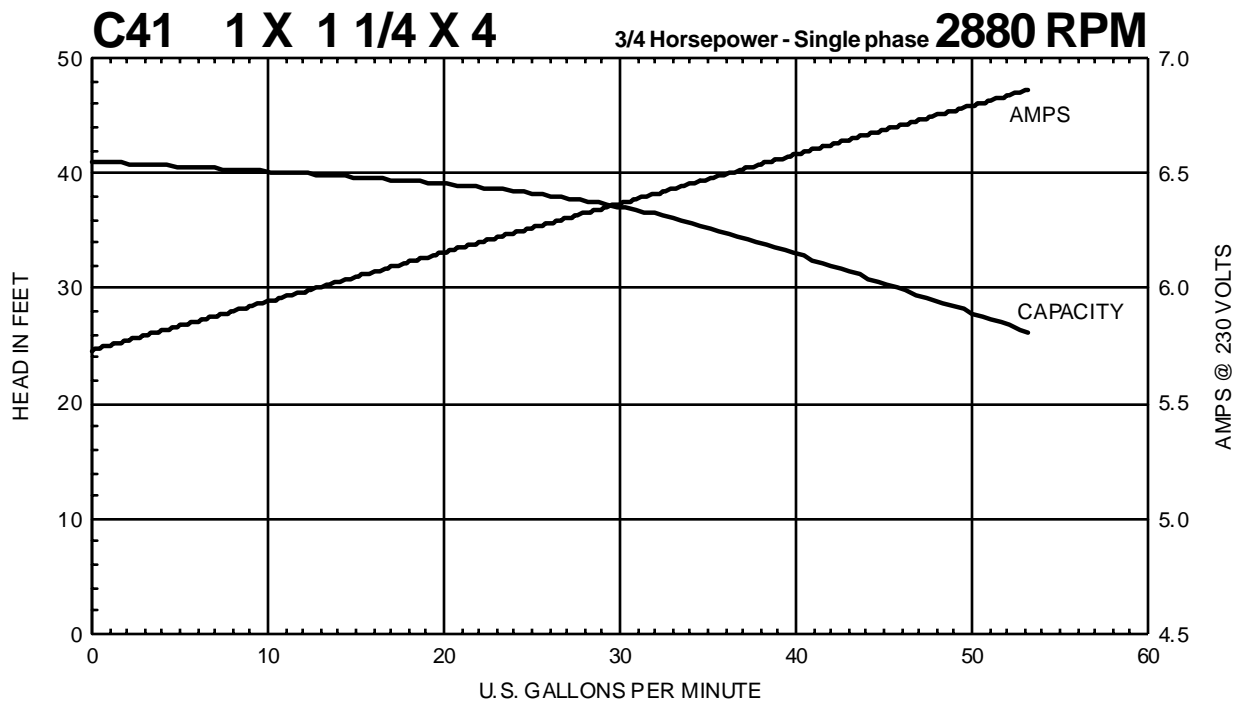

C SERIES

Performance Curves

MTH PUMPS

401 West Main Street • Plano, IL 60545-1436
Phone: 630-552-4115 • Fax: 630-552-3688
E-mail: Sales@MTHPumps.com
Web: www.MTHPumps.com

Performance Curves

C41 1 1/4 X 1 1/2 X 4 1/2 Horsepower - Single phase 3450 RPM