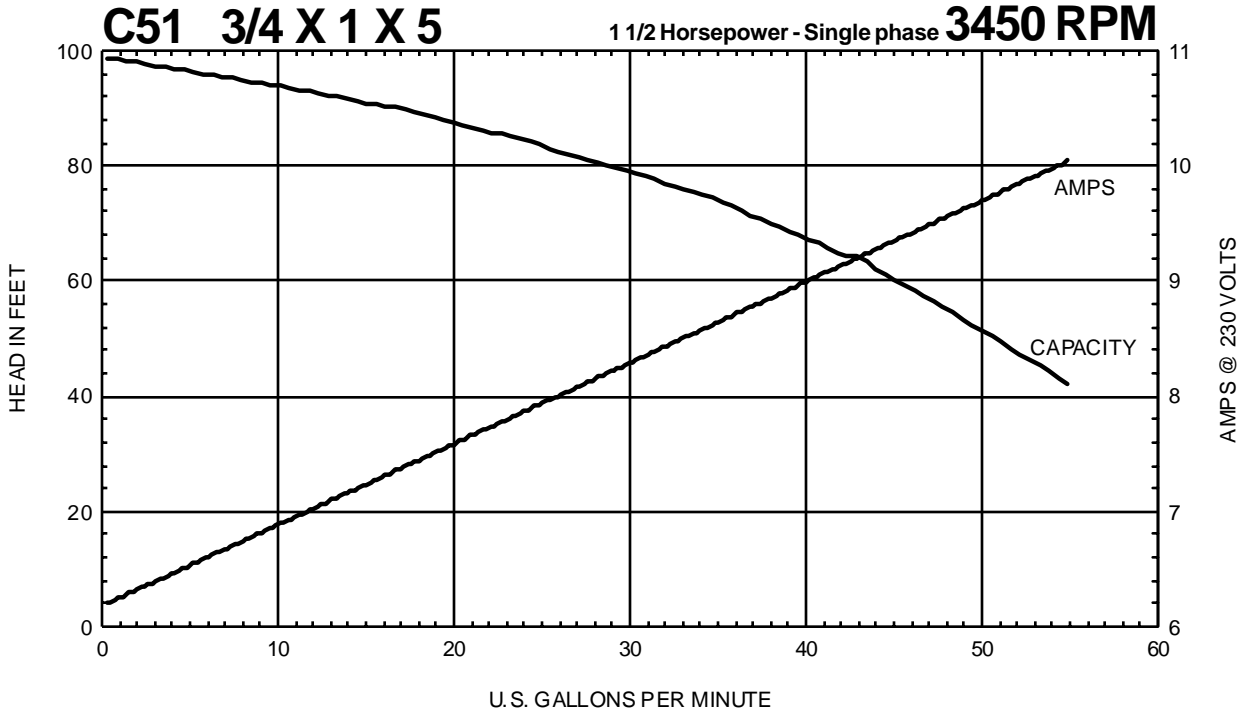

Performance Curves

MTH PUMPS

401 West Main Street • Plano, IL 60545-1436
Phone: 630-552-4115 • Fax: 630-552-3688
E-mail: Sales@MTHPumps.com
Web: www.MTHPumps.com