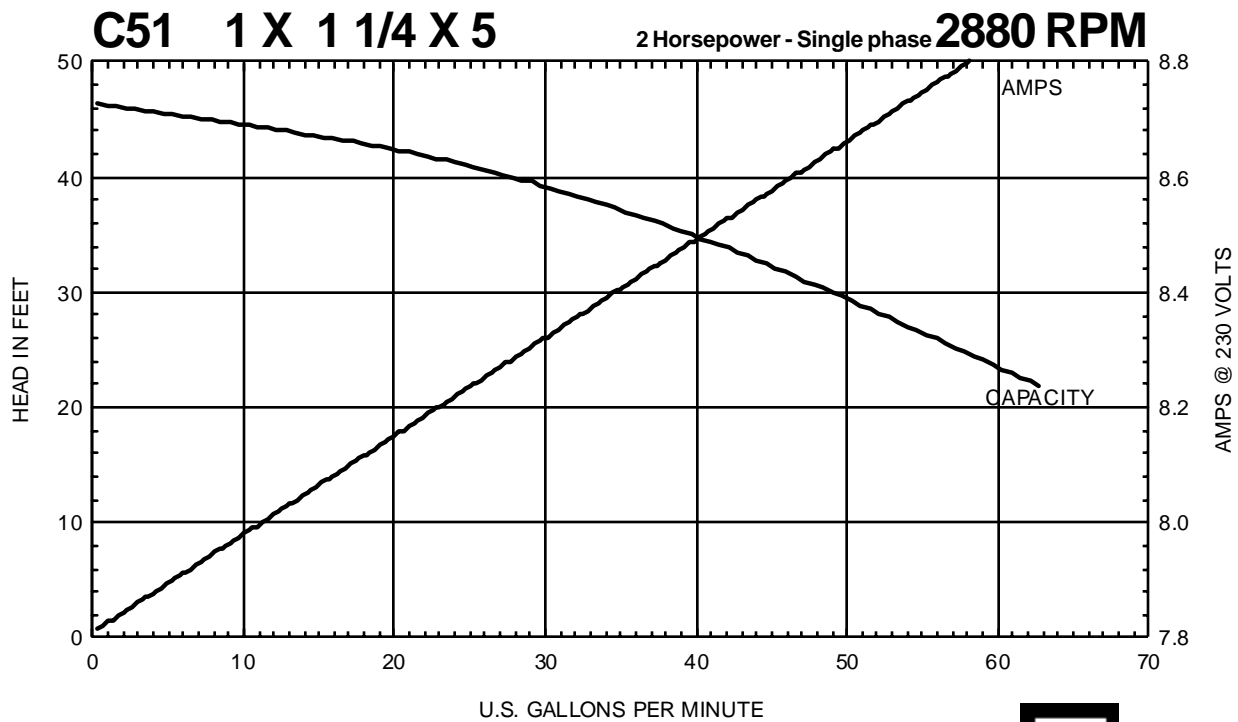

Performance Curves

MTH PUMPS

401 West Main Street • Plano, IL 60545-1436
Phone: 630-552-4115 • Fax: 630-552-3688
E-mail: Sales@MTHPumps.com
Web: www.MTHPumps.com

C SERIES

Performance Curves

MTH PUMPS

401 West Main Street • Plano, IL 60545-1436
 Phone: 630-552-4115 • Fax: 630-552-3688
 E-mail: Sales@MTHPumps.com
 Web: www.MTHPumps.com