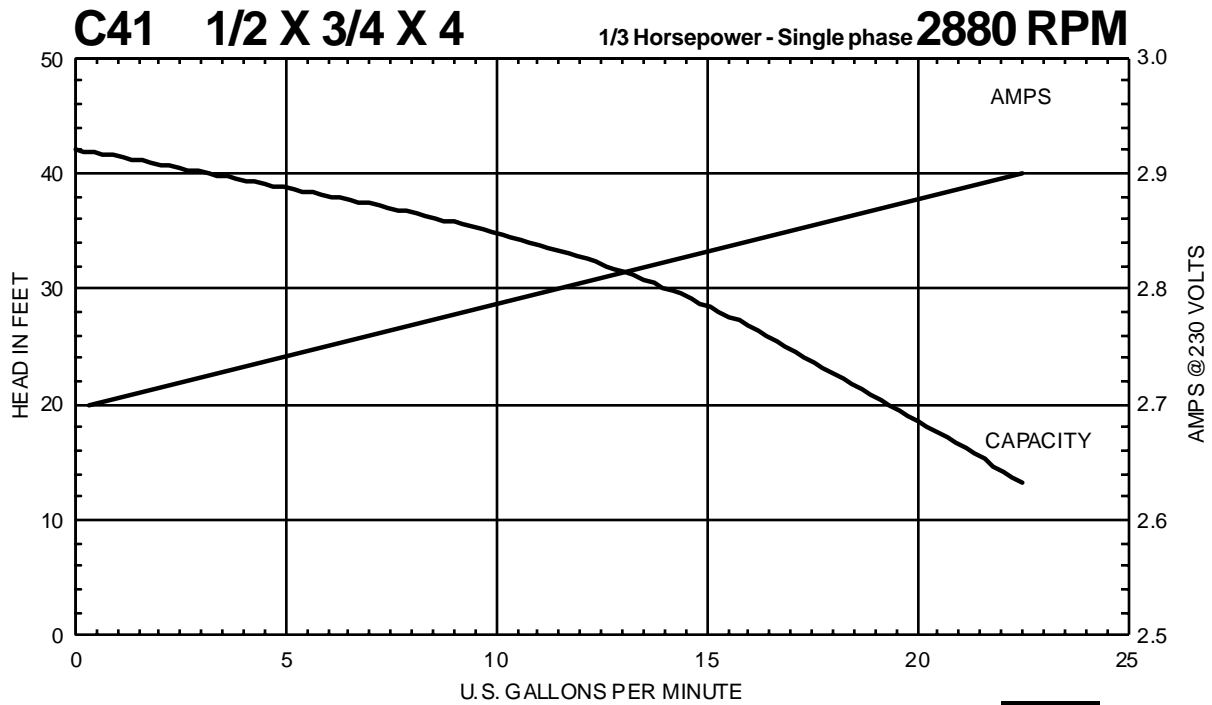

C SERIES

Performance Curves

MTH PUMPS

401 West Main Street • Plano, IL 60545-1436
Phone: 630-552-4115 • Fax: 630-552-3688
E-mail: Sales@MTHPumps.com
Web: www.MTHPumps.com