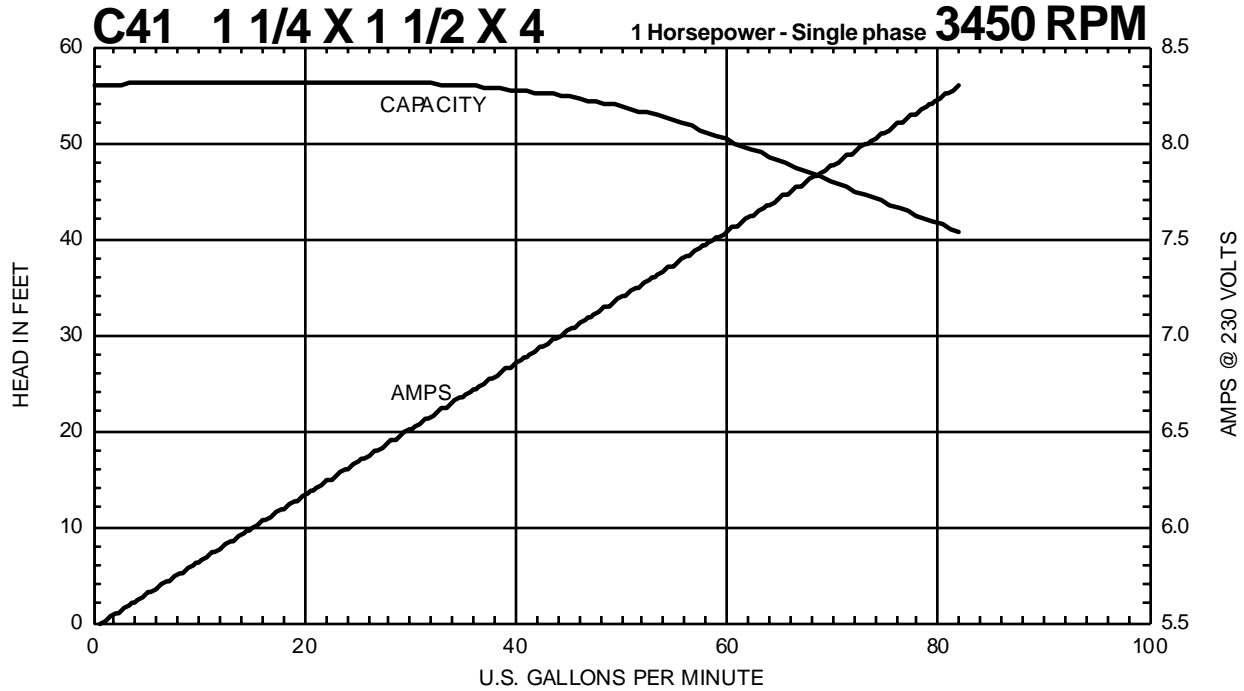

Performance Curves

MTH PUMPS

401 West Main Street • Plano, IL 60545-1436
Phone: 630-552-4115 • Fax: 630-552-3688
E-mail: Sales@MTHPumps.com
Web: www.MTHPumps.com