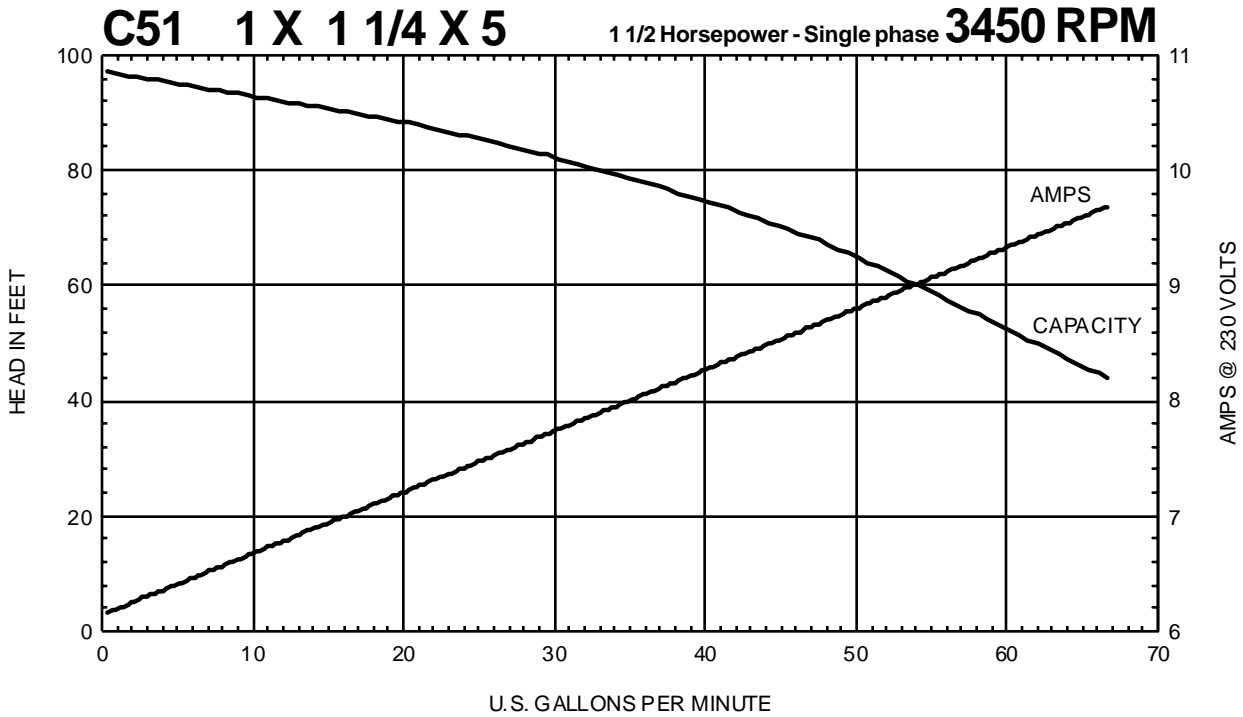

Performance Curves

MTH PUMPS

401 West Main Street • Plano, IL 60545-1436
Phone: 630-552-4115 • Fax: 630-552-3688
E-mail: Sales@MTHPumps.com
Web: www.MTHPumps.com