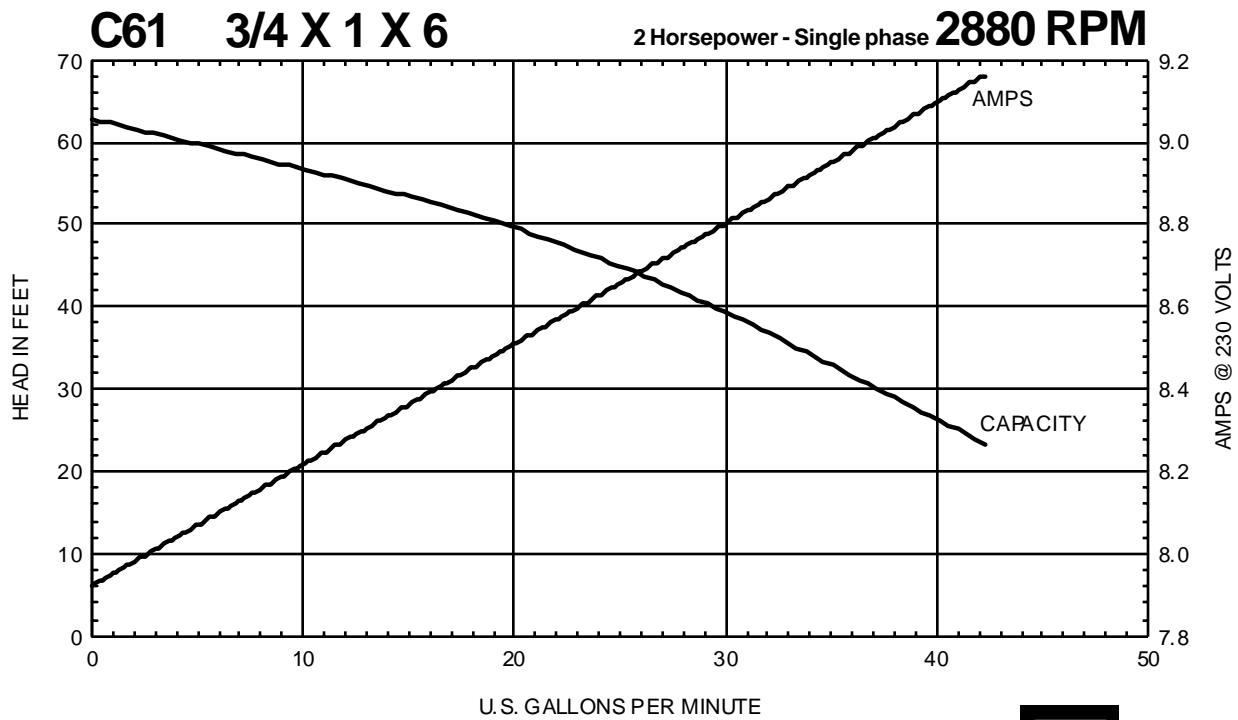

Performance Curves

MTH PUMPS

401 West Main Street • Plano, IL 60545-1436
Phone: 630-552-4115 • Fax: 630-552-3688
E-mail: Sales@MTHPumps.com
Web: www.MTHPumps.com