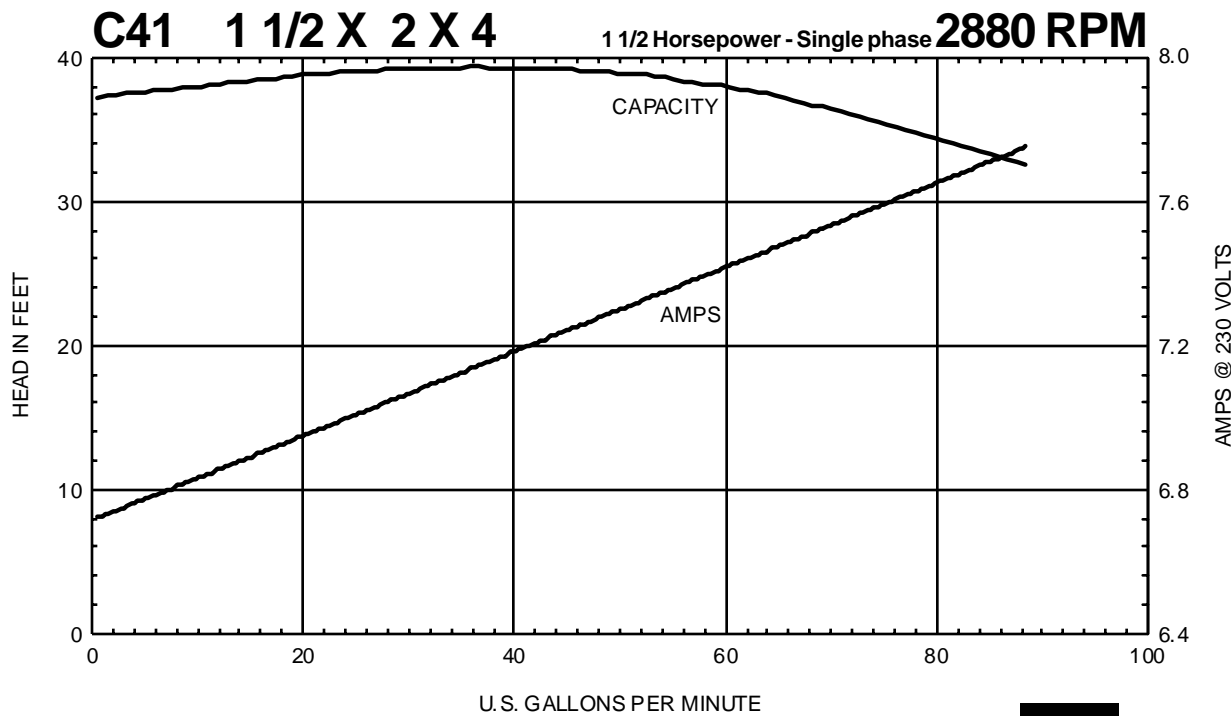

Performance Curves

MTH PUMPS

401 West Main Street • Plano, IL 60545-1436
Phone: 630-552-4115 • Fax: 630-552-3688
E-mail: Sales@MTHPumps.com
Web: www.MTHPumps.com

C SERIES

Performance Curves

MTH PUMPS

401 West Main Street • Plano, IL 60545-1436
 Phone: 630-552-4115 • Fax: 630-552-3688
 E-mail: Sales@MTHPumps.com
 Web: www.MTHPumps.com