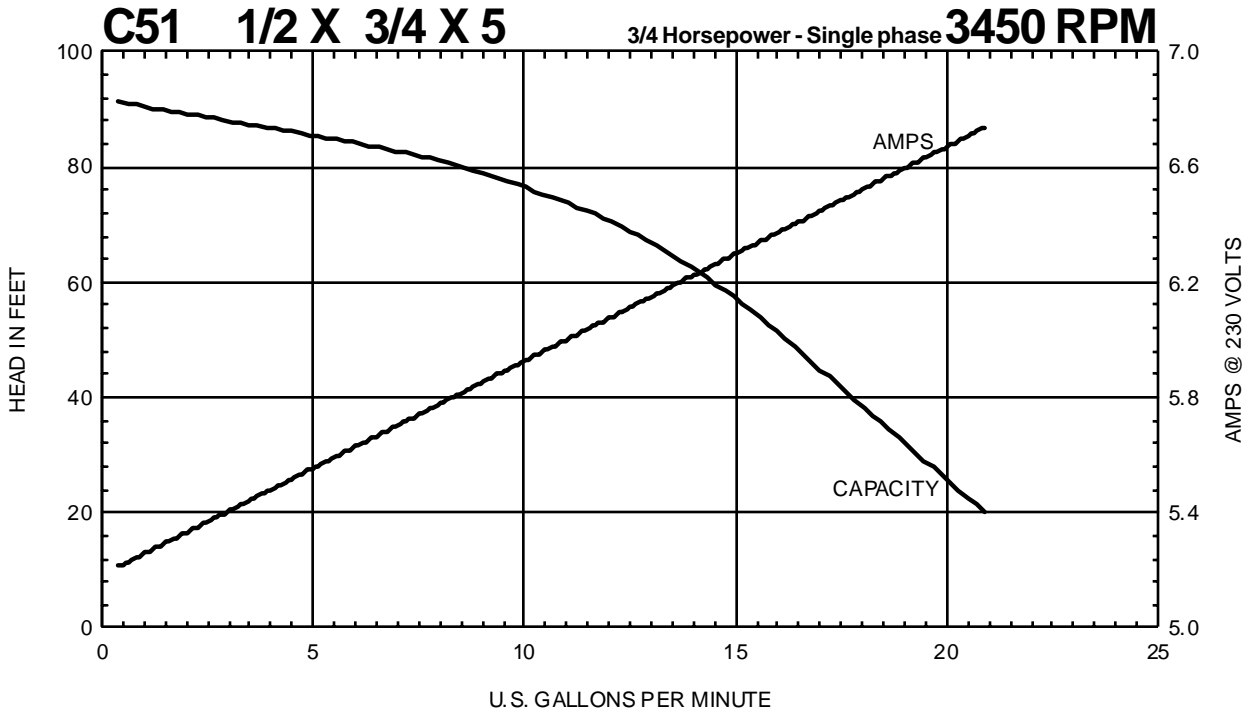

Performance Curves

MTH PUMPS

401 West Main Street • Plano, IL 60545-1436
Phone: 630-552-4115 • Fax: 630-552-3688
E-mail: Sales@MTHPumps.com
Web: www.MTHPumps.com

C SERIES

Performance Curves

MTH PUMPS

401 West Main Street • Plano, IL 60545-1436
 Phone: 630-552-4115 • Fax: 630-552-3688
 E-mail: Sales@MTHPumps.com
 Web: www.MTHPumps.com