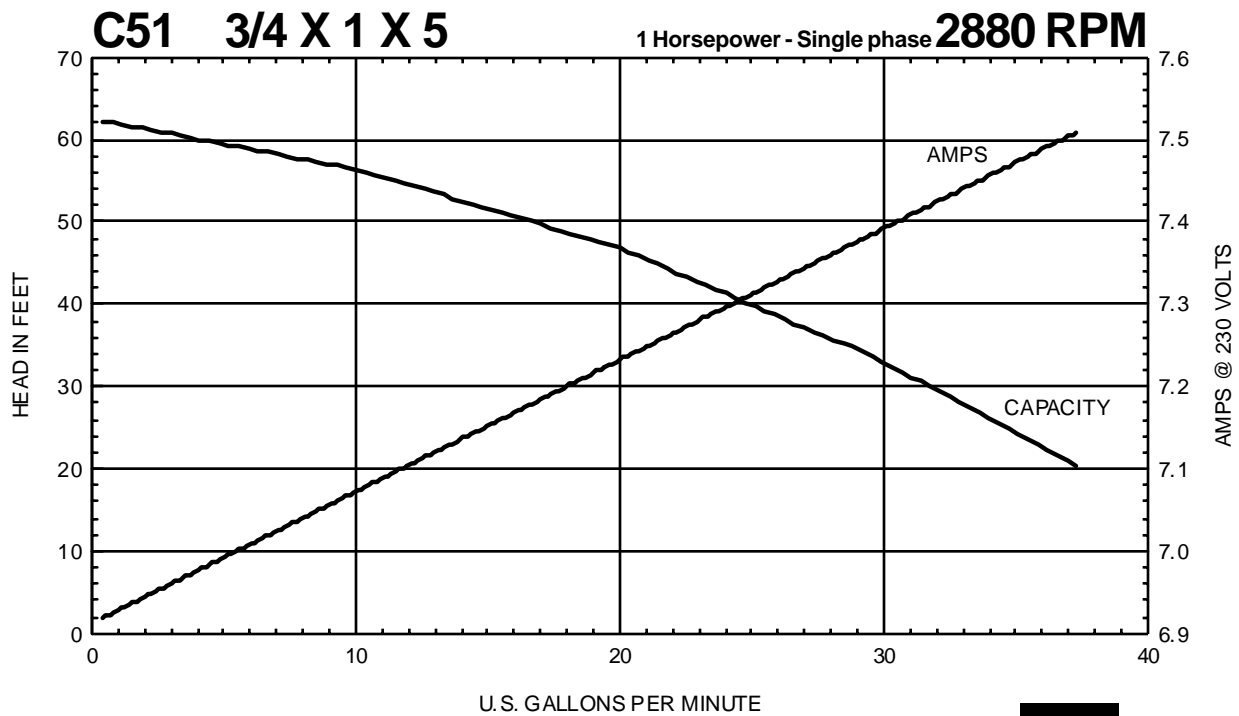

Performance Curves

MTH PUMPS

401 West Main Street • Plano, IL 60545-1436
Phone: 630-552-4115 • Fax: 630-552-3688
E-mail: Sales@MTHPumps.com
Web: www.MTHPumps.com

C SERIES

Performance Curves

MTH PUMPS

401 West Main Street • Plano, IL 60545-1436
Phone: 630-552-4115 • Fax: 630-552-3688
E-mail: Sales@MTHPumps.com
Web: www.MTHPumps.com