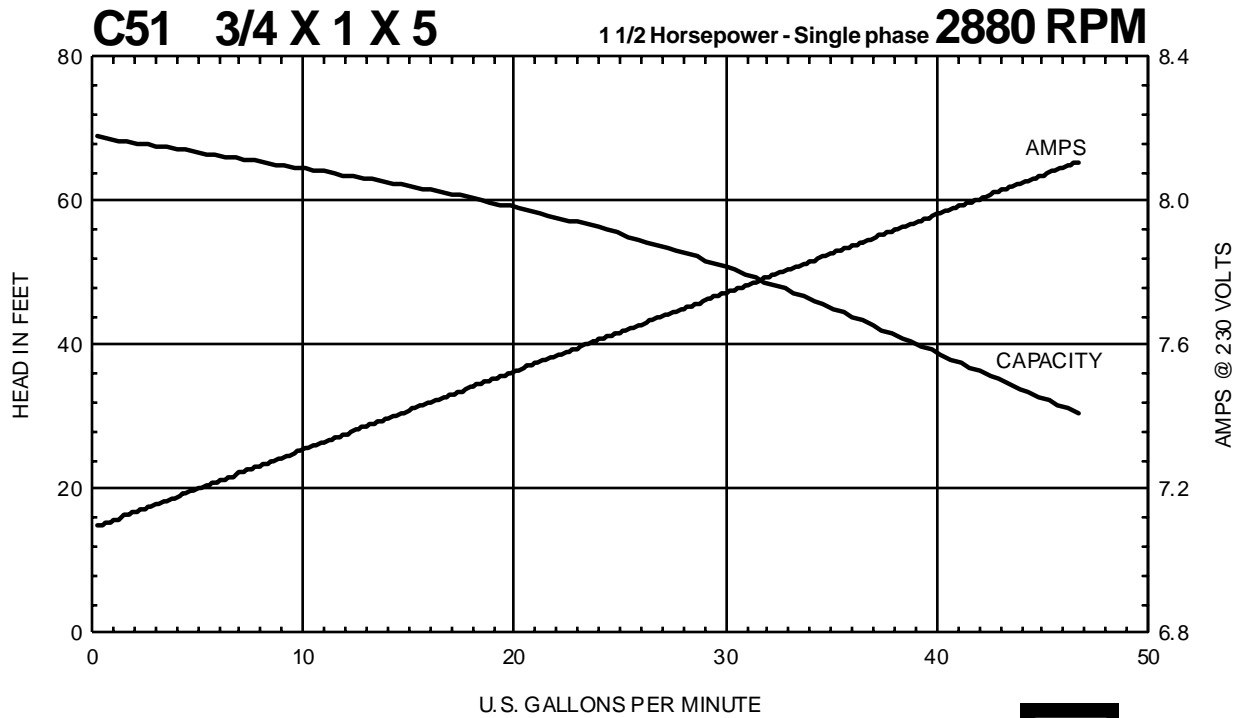

Performance Curves

MTH PUMPS

401 West Main Street • Plano, IL 60545-1436
Phone: 630-552-4115 • Fax: 630-552-3688
E-mail: Sales@MTHPumps.com
Web: www.MTHPumps.com