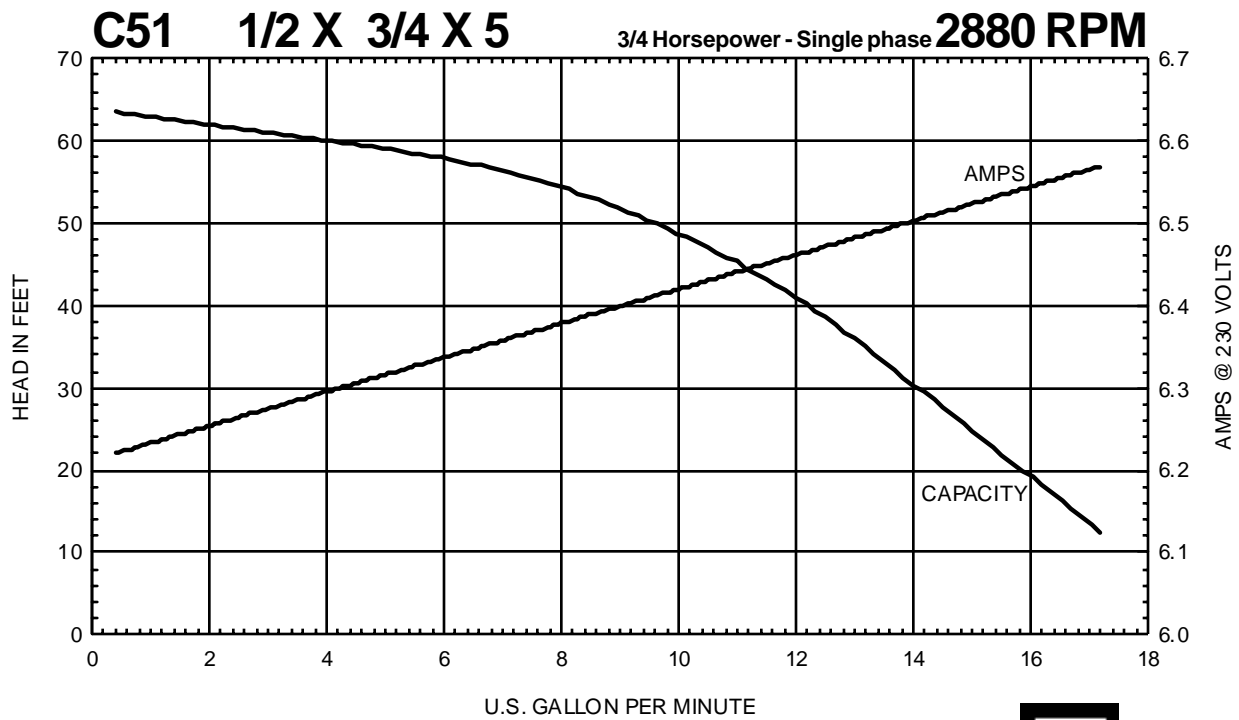

Performance Curves

MTH PUMPS

401 West Main Street • Plano, IL 60545-1436
Phone: 630-552-4115 • Fax: 630-552-3688
E-mail: Sales@MTHPumps.com
Web: www.MTHPumps.com

C SERIES

Performance Curves

MTH PUMPS

401 West Main Street • Plano, IL 60545-1436
 Phone: 630-552-4115 • Fax: 630-552-3688
 E-mail: Sales@MTHPumps.com
 Web: www.MTHPumps.com