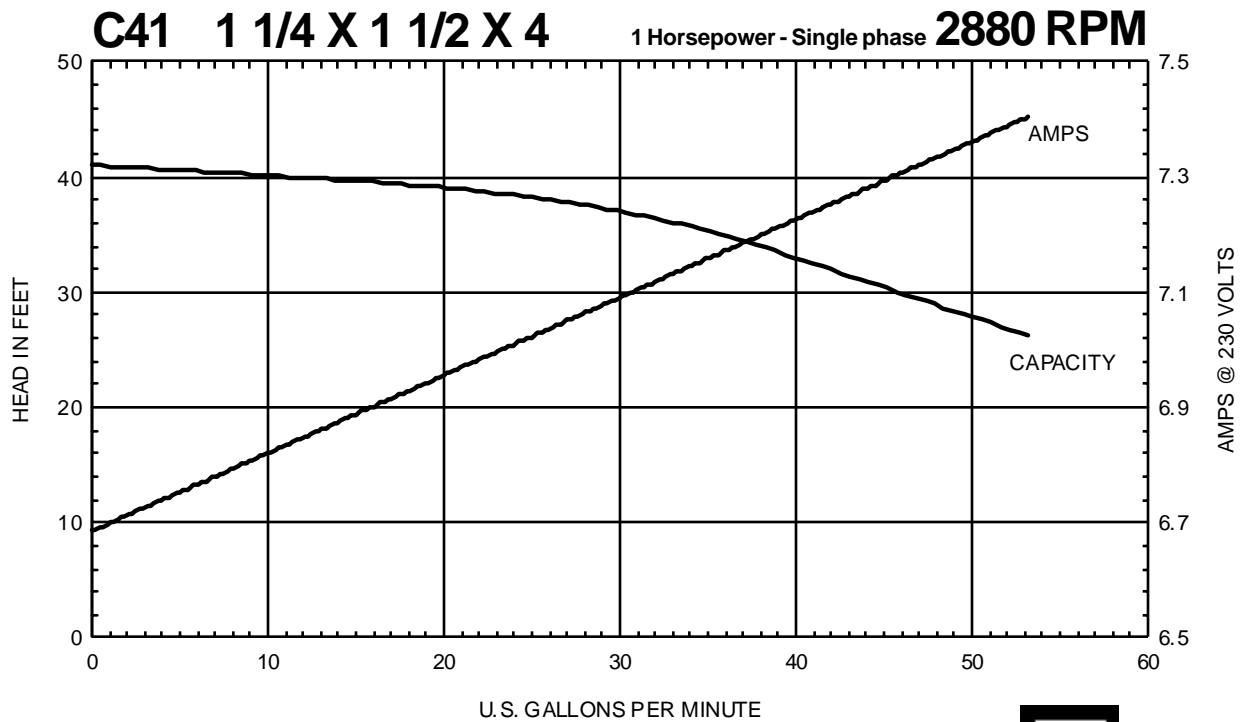

Performance Curves

MTH PUMPS

401 West Main Street • Plano, IL 60545-1436
Phone: 630-552-4115 • Fax: 630-552-3688
E-mail: Sales@MTHPumps.com
Web: www.MTHPumps.com