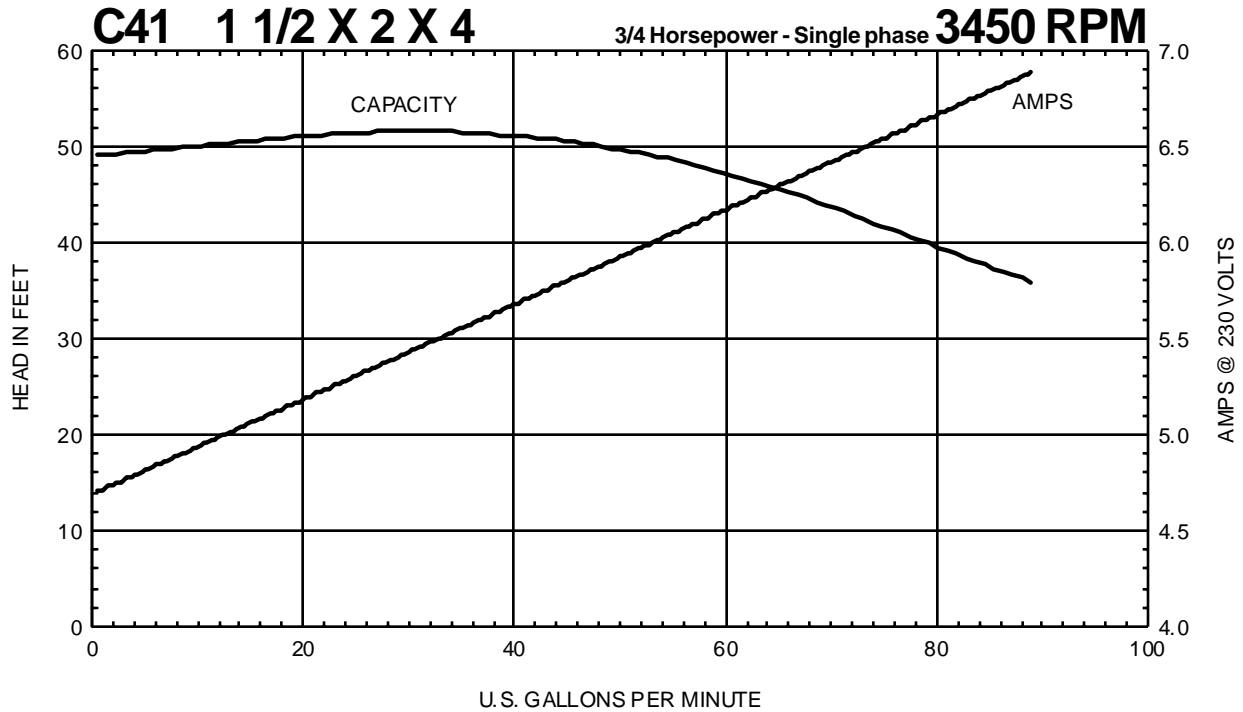

C SERIES

Performance Curves

MTH PUMPS

401 West Main Street • Plano, IL 60545-1436
Phone: 630-552-4115 • Fax: 630-552-3688
E-mail: Sales@MTHPumps.com
Web: www.MTHPumps.com