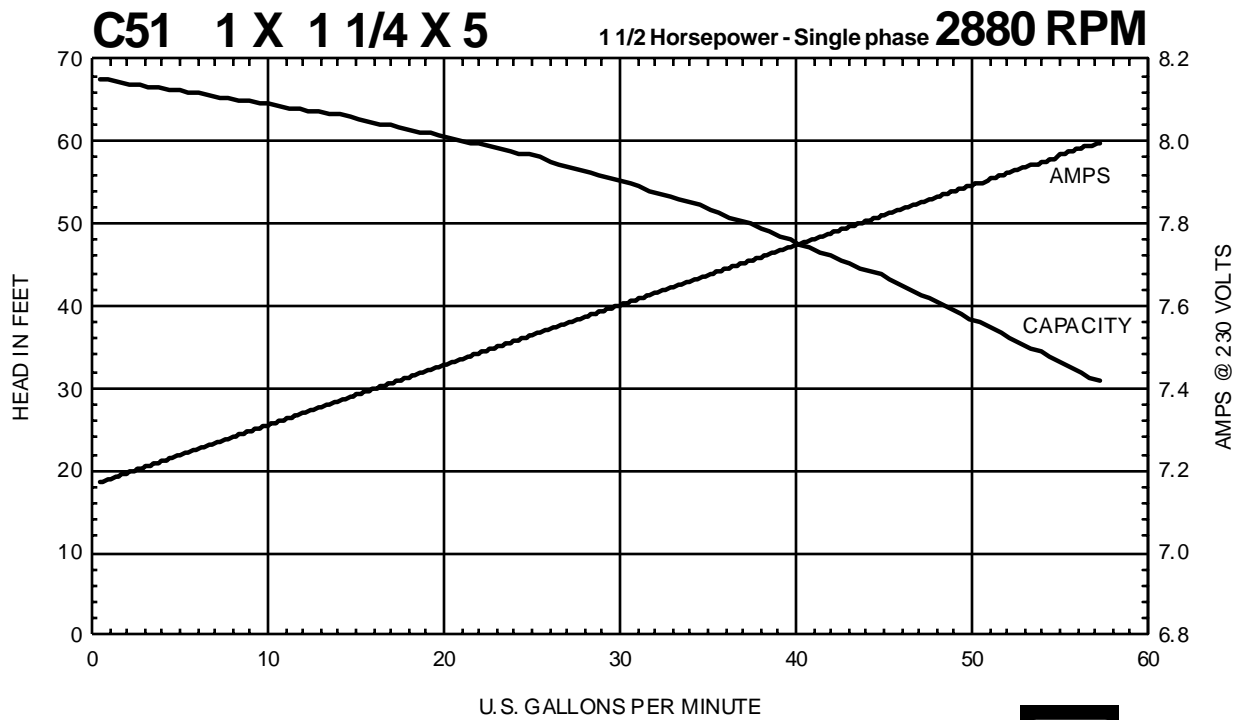

Performance Curves

MTH PUMPS

401 West Main Street • Plano, IL 60545-1436
Phone: 630-552-4115 • Fax: 630-552-3688
E-mail: Sales@MTHPumps.com
Web: www.MTHPumps.com