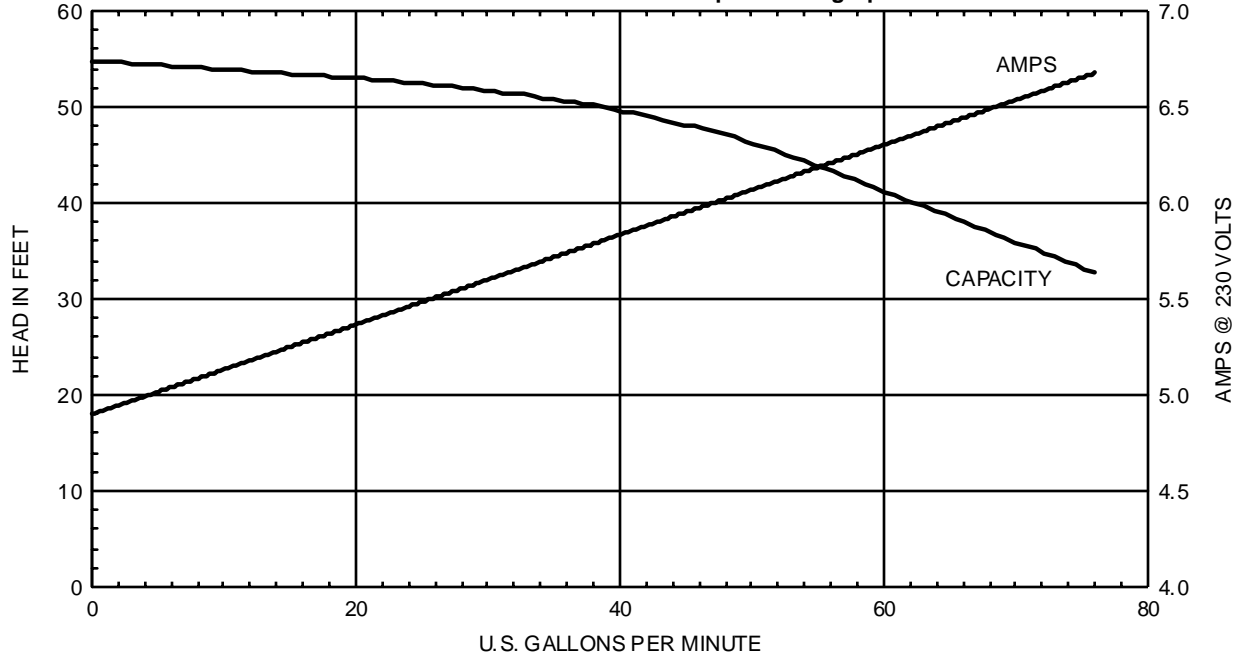

C SERIES

Performance Curves

C41 1 1/4 X 1 1/2 X 4 3/4 Horsepower - Single phase 3450 RPM

C41 1 1/4 X 1 1/2 X 4 3/4 Horsepower - Single phase 2880 RPM

MTH PUMPS

401 West Main Street • Plano, IL 60545-1436
 Phone: 630-552-4115 • Fax: 630-552-3688
 E-mail: Sales@MTHPumps.com
 Web: www.MTHPumps.com