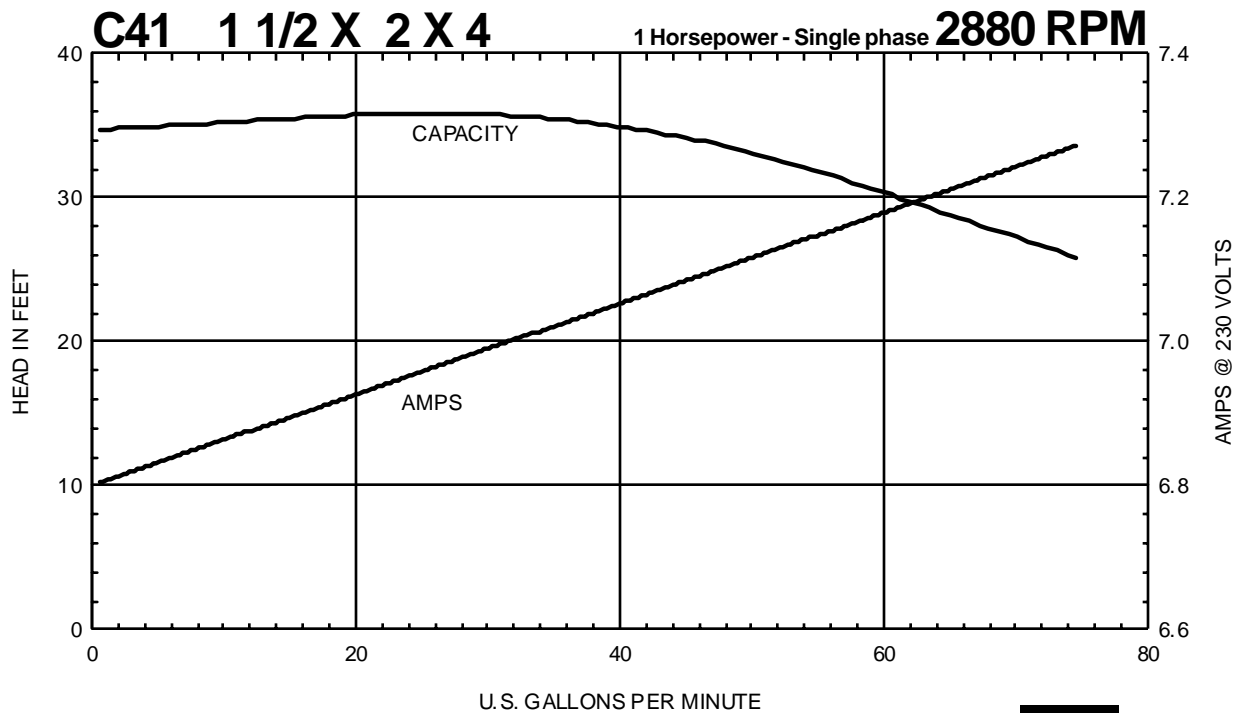

Performance Curves

MTH PUMPS

401 West Main Street • Plano, IL 60545-1436
Phone: 630-552-4115 • Fax: 630-552-3688
E-mail: Sales@MTHPumps.com
Web: www.MTHPumps.com