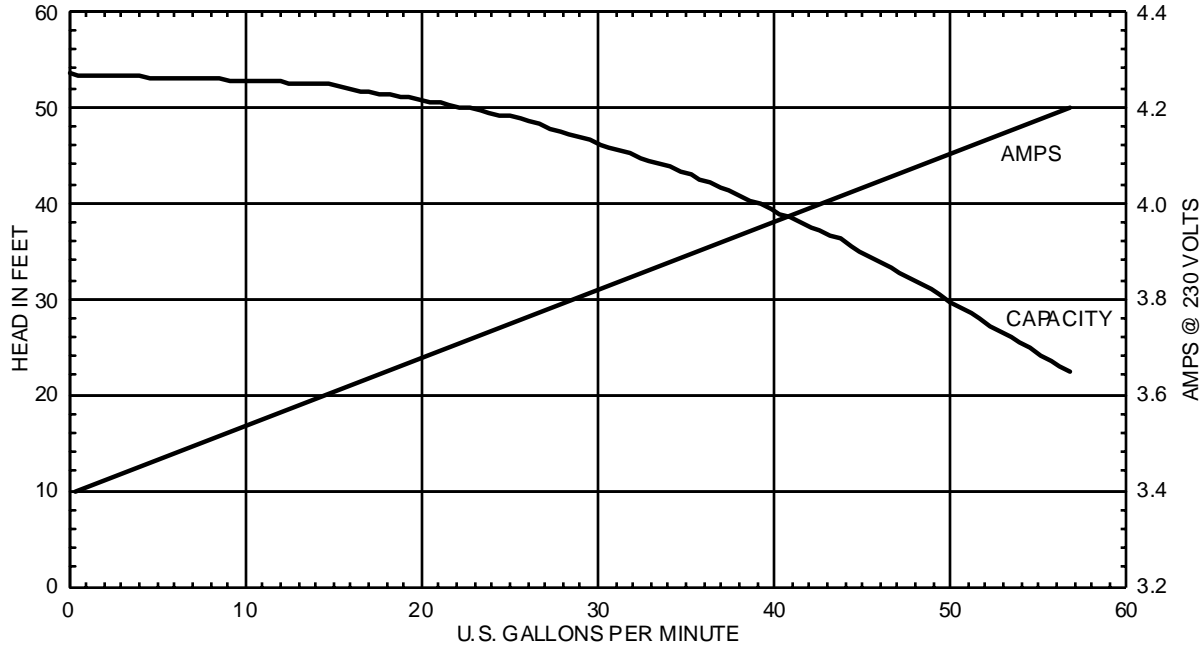

C SERIES

Performance Curves

MTH PUMPS

401 West Main Street • Plano, IL 60545-1436
Phone: 630-552-4115 • Fax: 630-552-3688
E-mail: Sales@MTHPumps.com
Web: www.MTHPumps.com

Performance Curves

C41 1 1/4 X 1 1/2 X 4 1/2 Horsepower - Single phase 3450 RPM