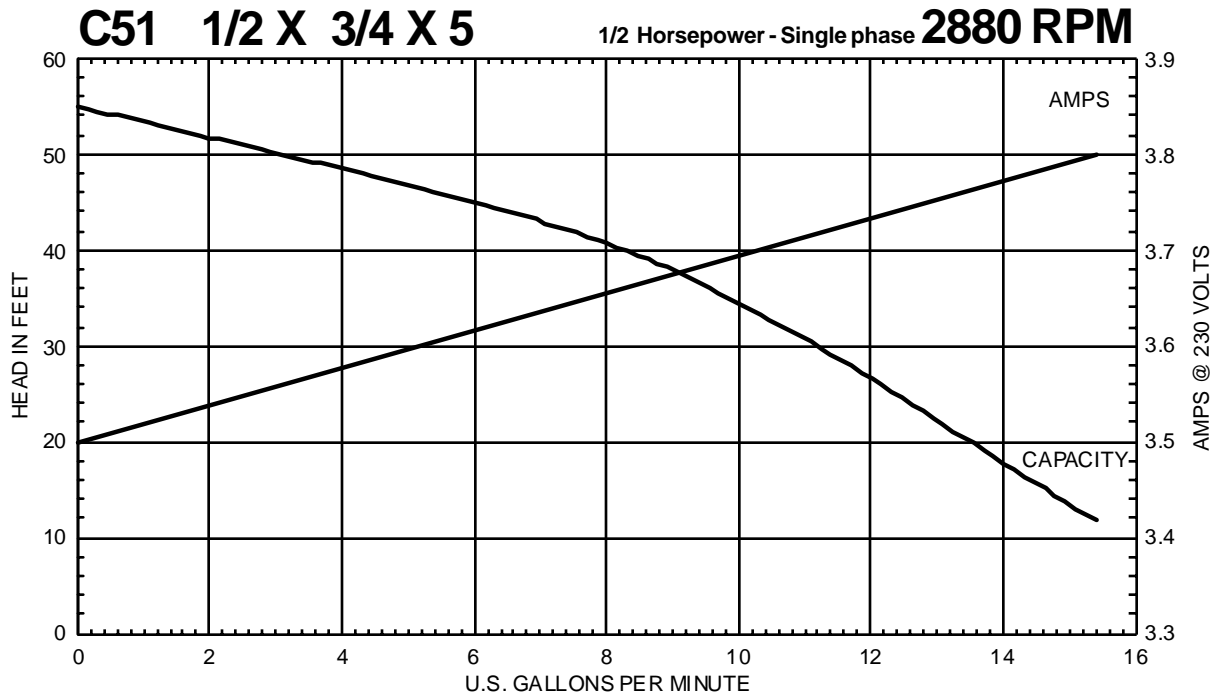

Performance Curves

MTH PUMPS

401 West Main Street • Plano, IL 60545-1436
Phone: 630-552-4115 • Fax: 630-552-3688
E-mail: Sales@MTHPumps.com
Web: www.MTHPumps.com