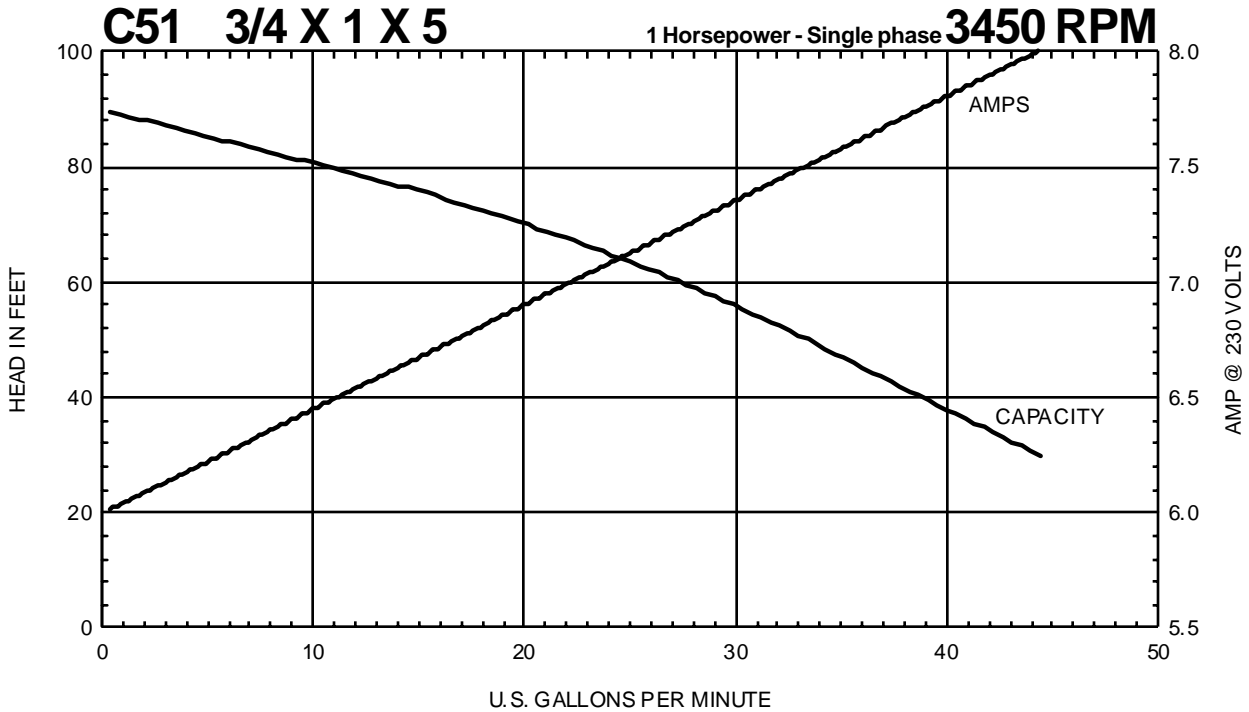

Performance Curves

MTH PUMPS

401 West Main Street • Plano, IL 60545-1436
Phone: 630-552-4115 • Fax: 630-552-3688
E-mail: Sales@MTHPumps.com
Web: www.MTHPumps.com

C SERIES

Performance Curves

MTH PUMPS

401 West Main Street • Plano, IL 60545-1436
Phone: 630-552-4115 • Fax: 630-552-3688
E-mail: Sales@MTHPumps.com
Web: www.MTHPumps.com