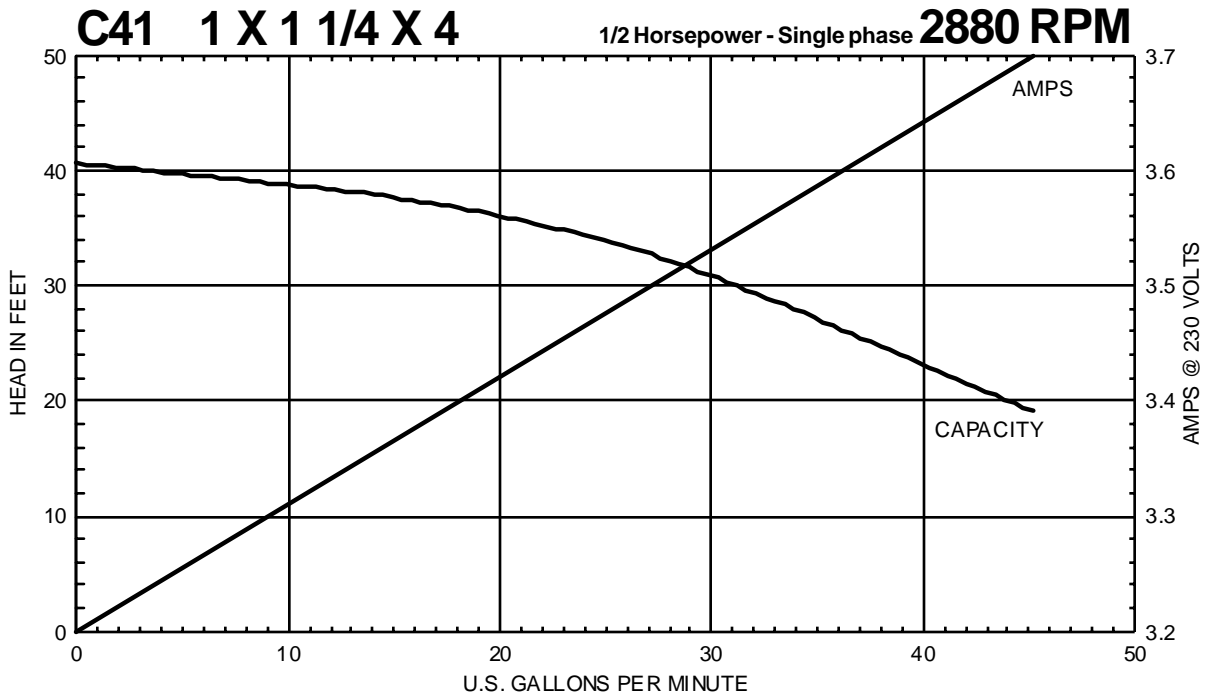

Performance Curves

MTH PUMPS

401 West Main Street • Plano, IL 60545-1436
Phone: 630-552-4115 • Fax: 630-552-3688
E-mail: Sales@MTHPumps.com
Web: www.MTHPumps.com