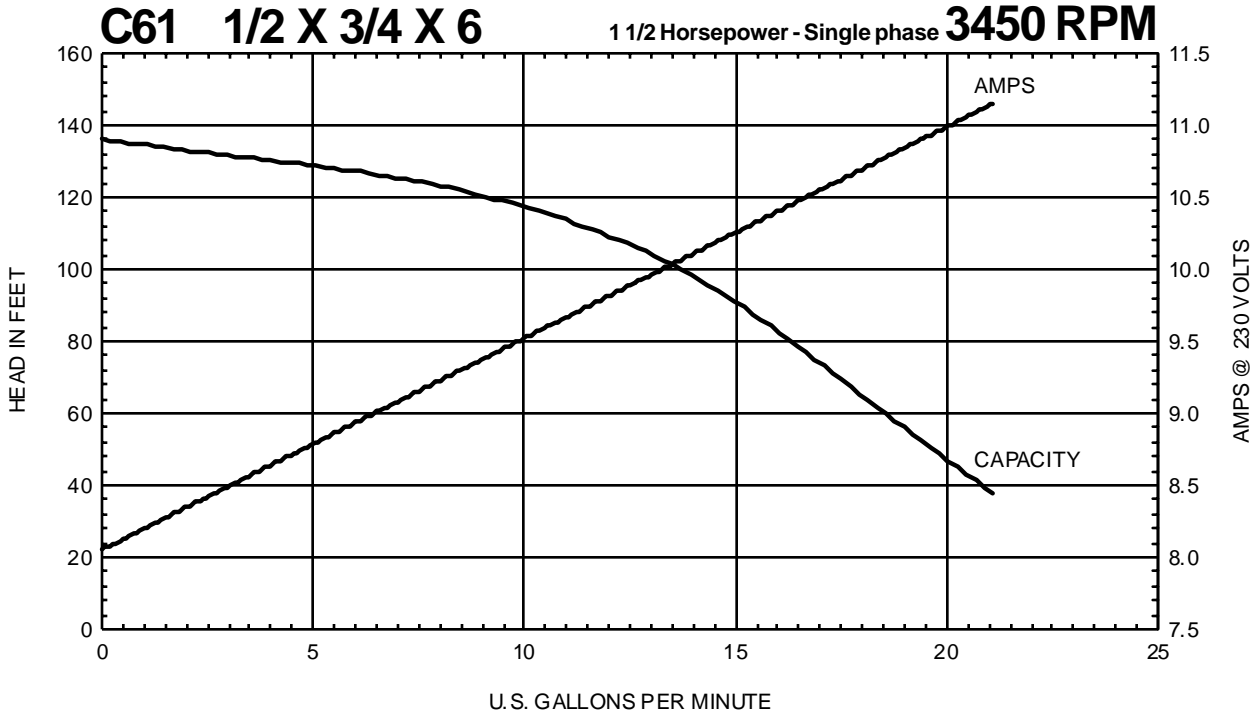

Performance Curves

MTH PUMPS

401 West Main Street • Plano, IL 60545-1436
Phone: 630-552-4115 • Fax: 630-552-3688
E-mail: Sales@MTHPumps.com
Web: www.MTHPumps.com