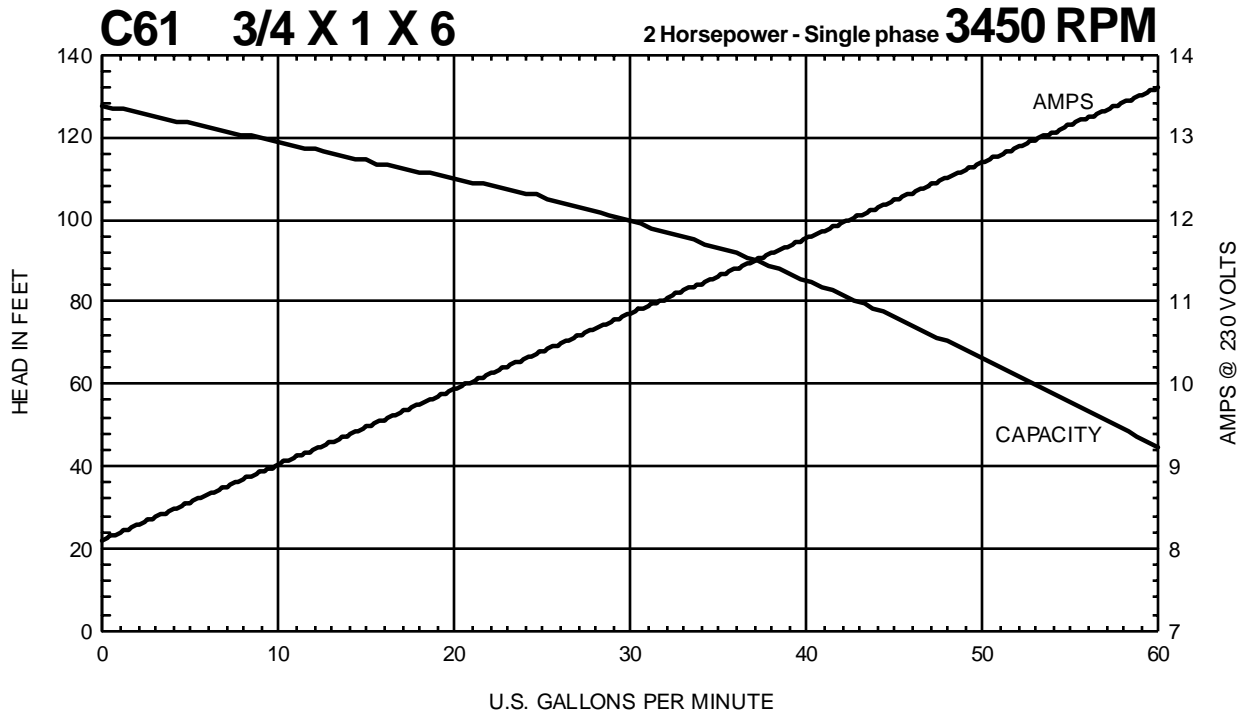

Performance Curves

MTH PUMPS

401 West Main Street • Plano, IL 60545-1436
Phone: 630-552-4115 • Fax: 630-552-3688
E-mail: Sales@MTHPumps.com
Web: www.MTHPumps.com