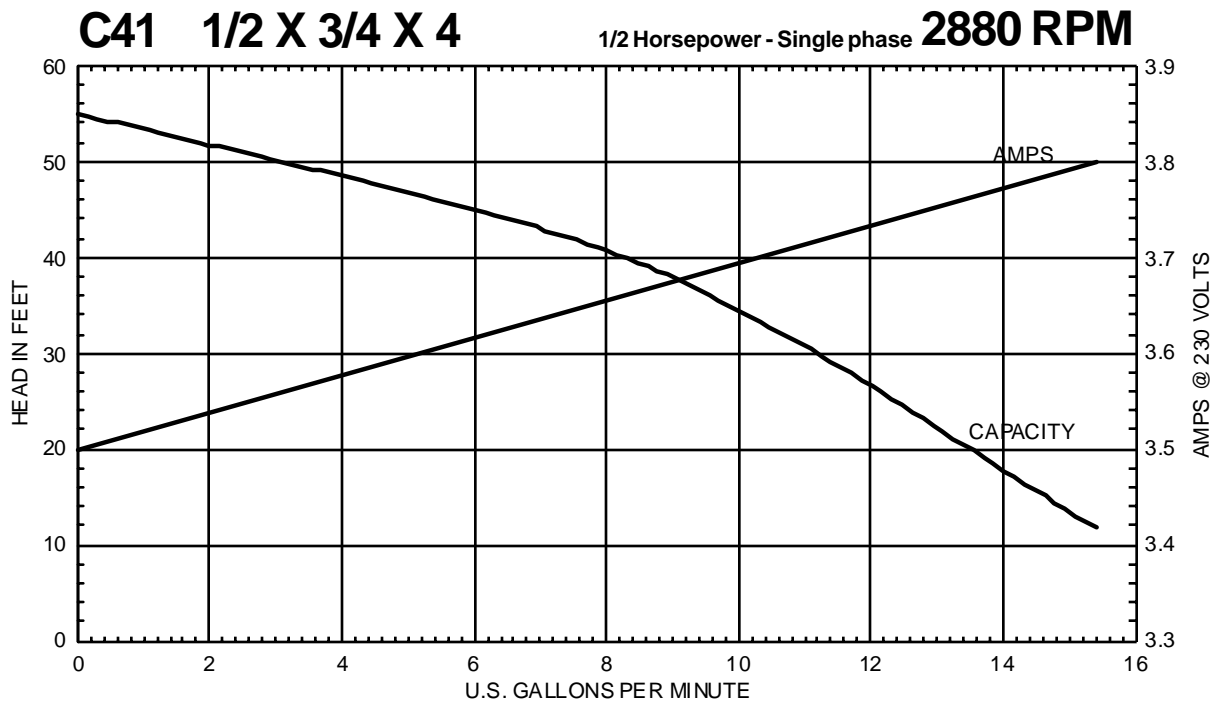

Performance Curves

MTH PUMPS

401 West Main Street • Plano, IL 60545-1436
Phone: 630-552-4115 • Fax: 630-552-3688
E-mail: Sales@MTHPumps.com
Web: www.MTHPumps.com