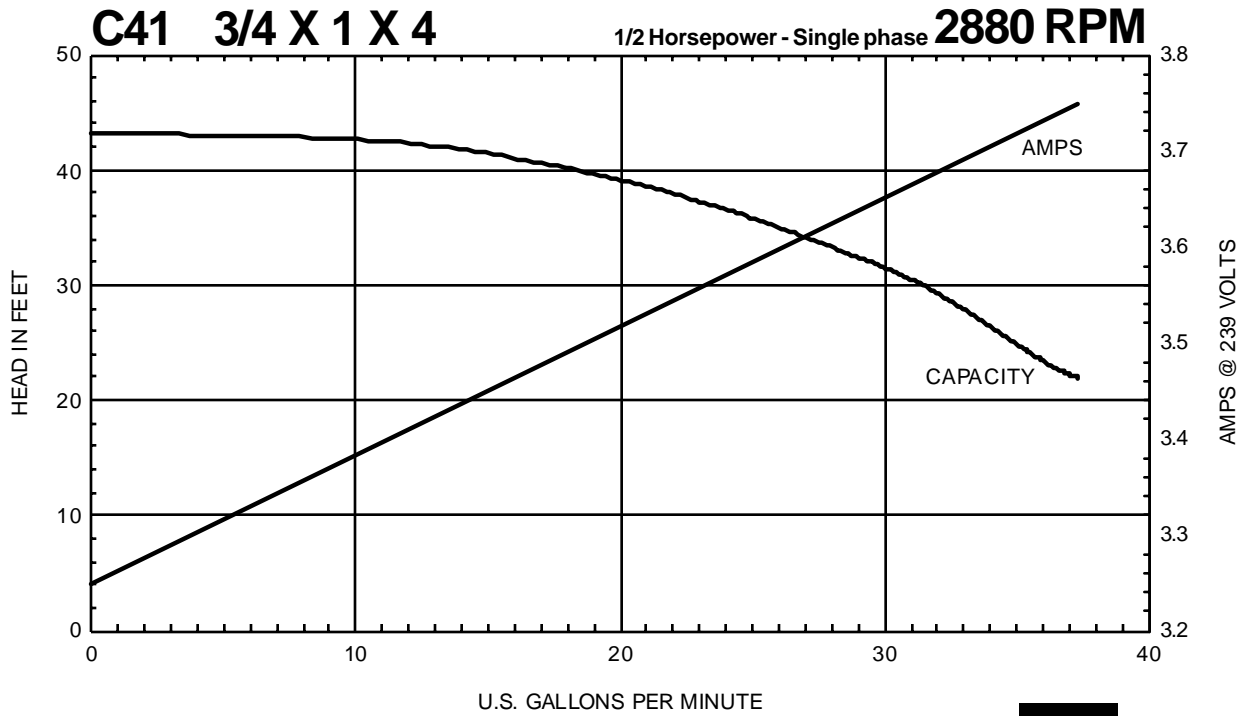

Performance Curves

MTH PUMPS

401 West Main Street • Plano, IL 60545-1436
Phone: 630-552-4115 • Fax: 630-552-3688
E-mail: Sales@MTHPumps.com
Web: www.MTHPumps.com