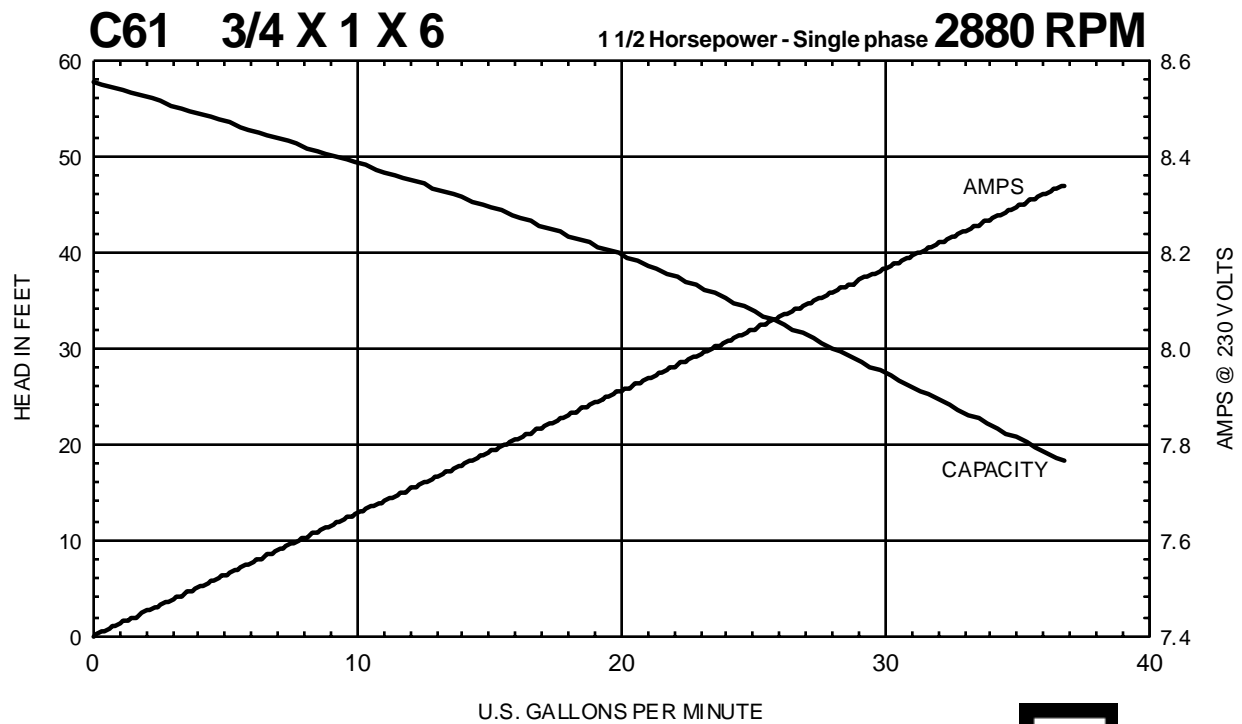

Performance Curves

MTH PUMPS

401 West Main Street • Plano, IL 60545-1436
Phone: 630-552-4115 • Fax: 630-552-3688
E-mail: Sales@MTHPumps.com
Web: www.MTHPumps.com

C SERIES

Performance Curves

MTH PUMPS

401 West Main Street • Plano, IL 60545-1436
Phone: 630-552-4115 • Fax: 630-552-3688
E-mail: Sales@MTHPumps.com
Web: www.MTHPumps.com