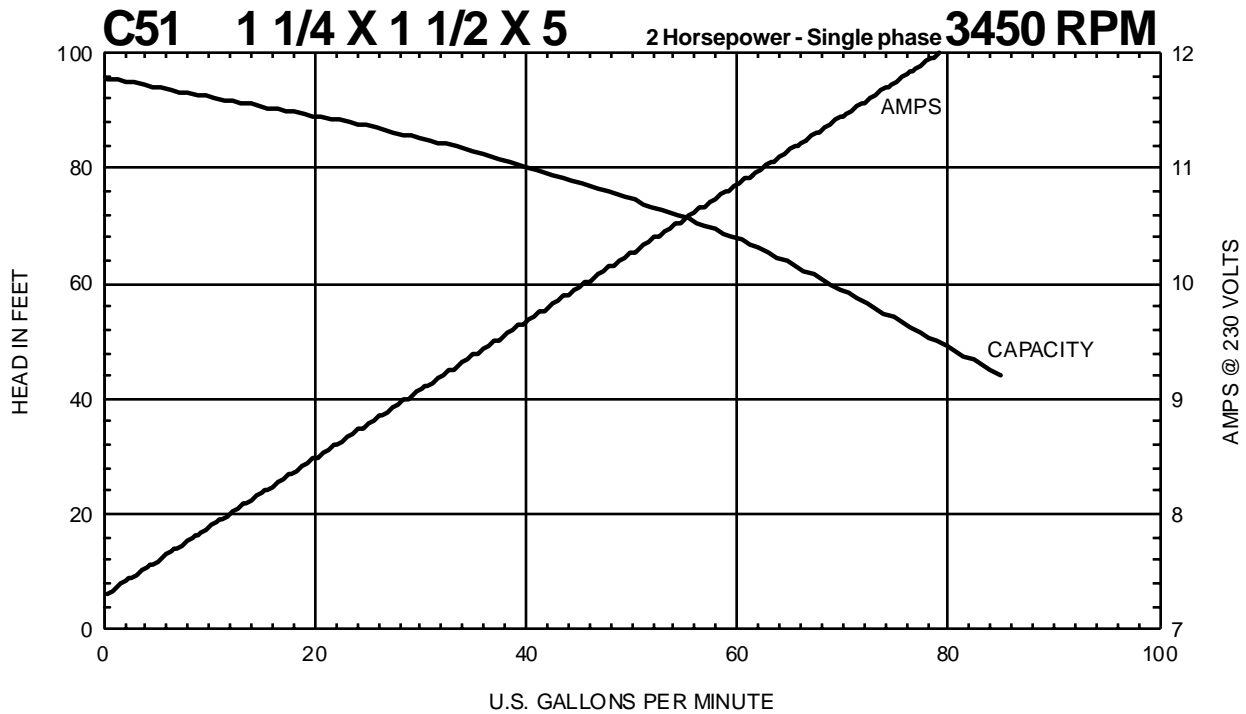

Performance Curves

MTH PUMPS

401 West Main Street • Plano, IL 60545-1436
Phone: 630-552-4115 • Fax: 630-552-3688
E-mail: Sales@MTHPumps.com
Web: www.MTHPumps.com

C SERIES

Performance Curves

MTH PUMPS

401 West Main Street • Plano, IL 60545-1436
Phone: 630-552-4115 • Fax: 630-552-3688
E-mail: Sales@MTHPumps.com
Web: www.MTHPumps.com