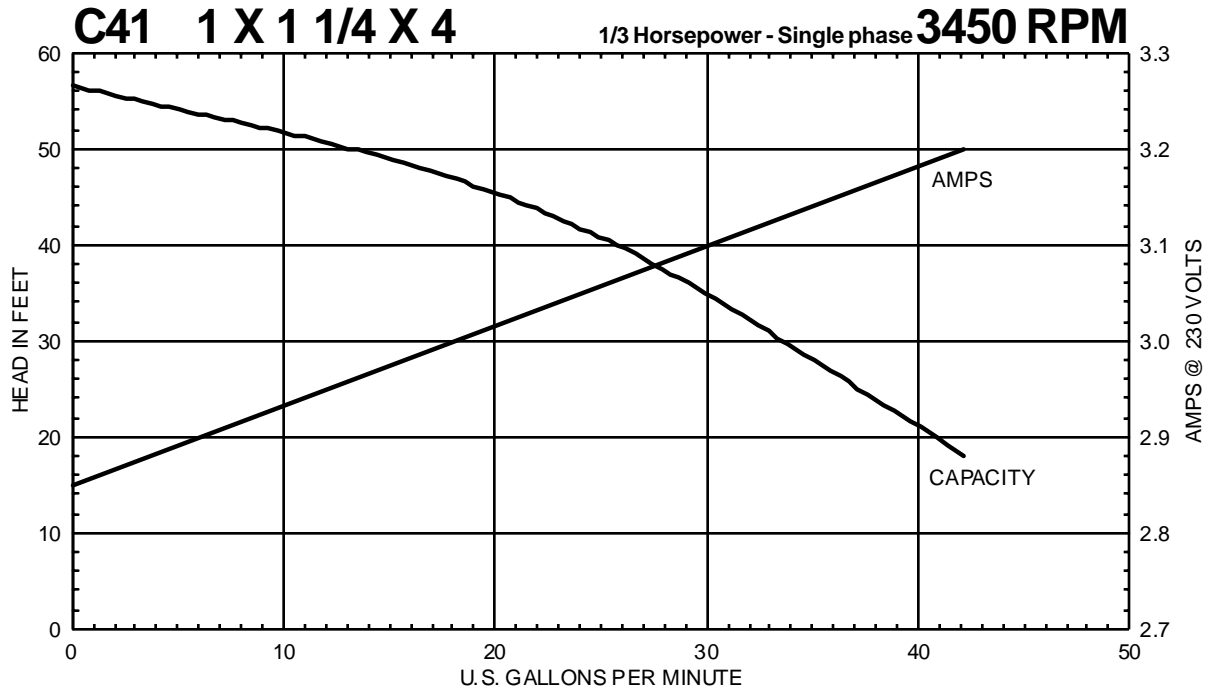

C SERIES

Performance Curves

MTH PUMPS

401 West Main Street • Plano, IL 60545-1436
Phone: 630-552-4115 • Fax: 630-552-3688
E-mail: Sales@MTHPumps.com
Web: www.MTHPumps.com