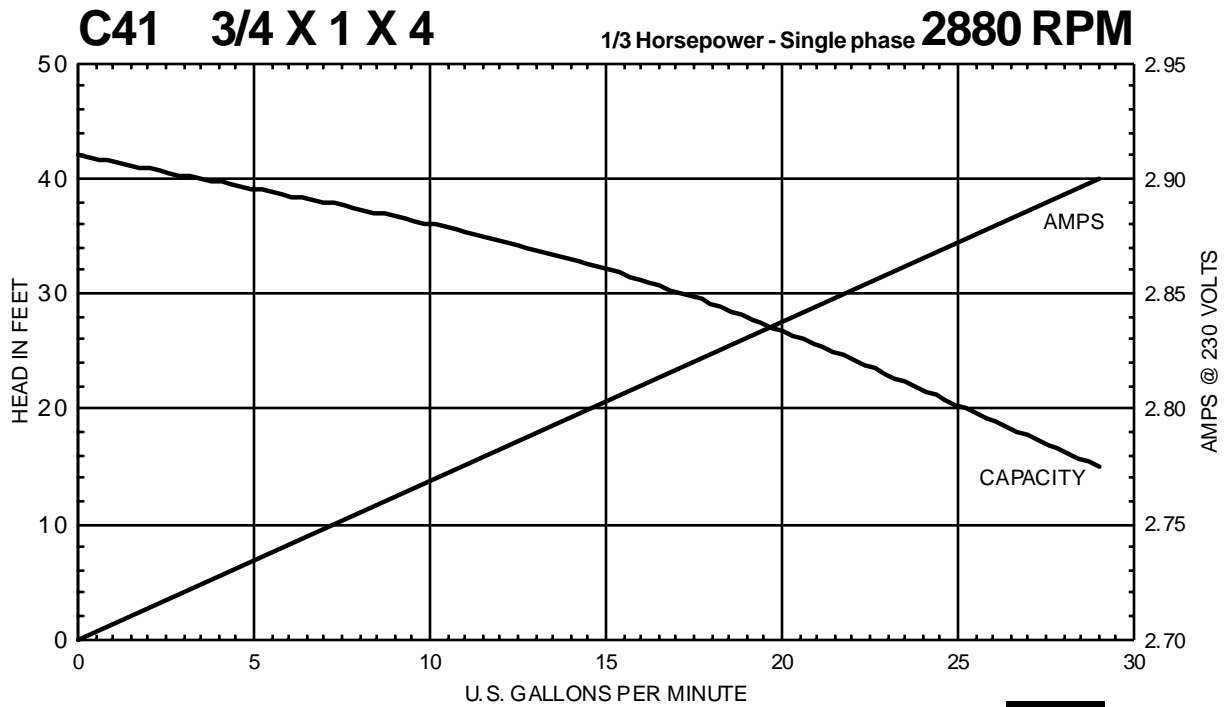

C SERIES

Performance Curves

MTH PUMPS

401 West Main Street • Plano, IL 60545-1436
Phone: 630-552-4115 • Fax: 630-552-3688
E-mail: Sales@MTHPumps.com
Web: www.MTHPumps.com