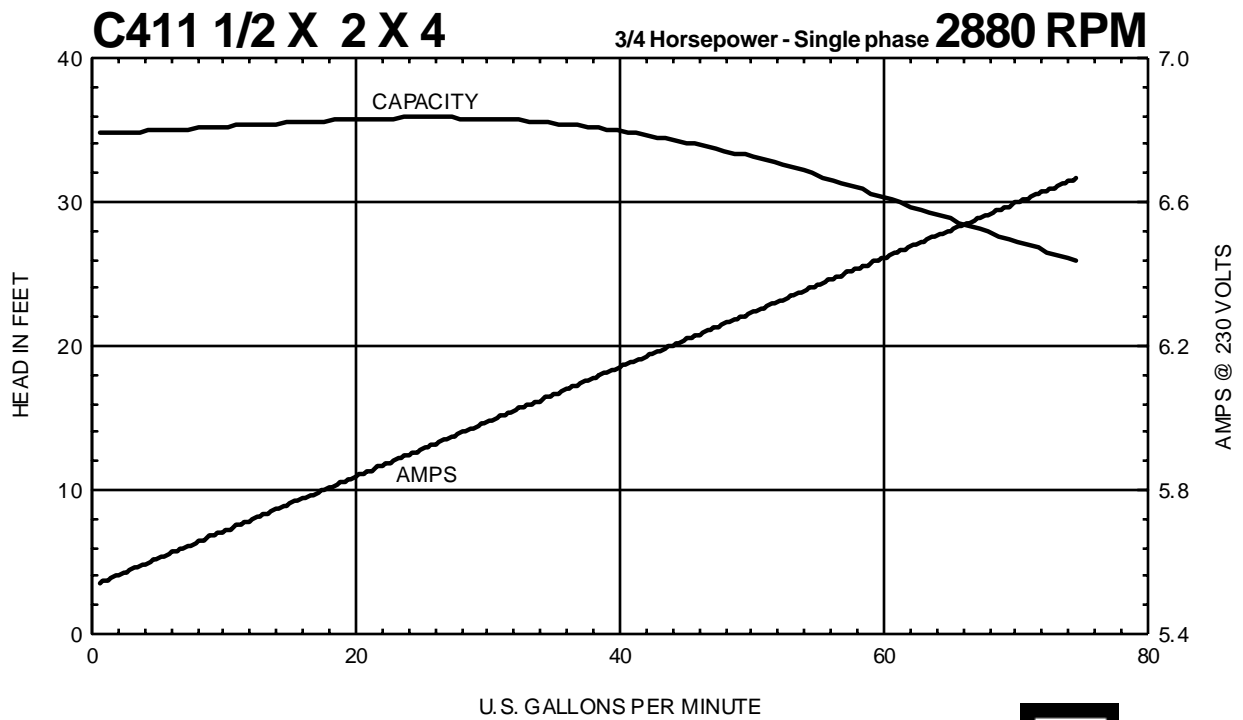

C SERIES

Performance Curves

MTH PUMPS

401 West Main Street • Plano, IL 60545-1436
Phone: 630-552-4115 • Fax: 630-552-3688
E-mail: Sales@MTHPumps.com
Web: www.MTHPumps.com