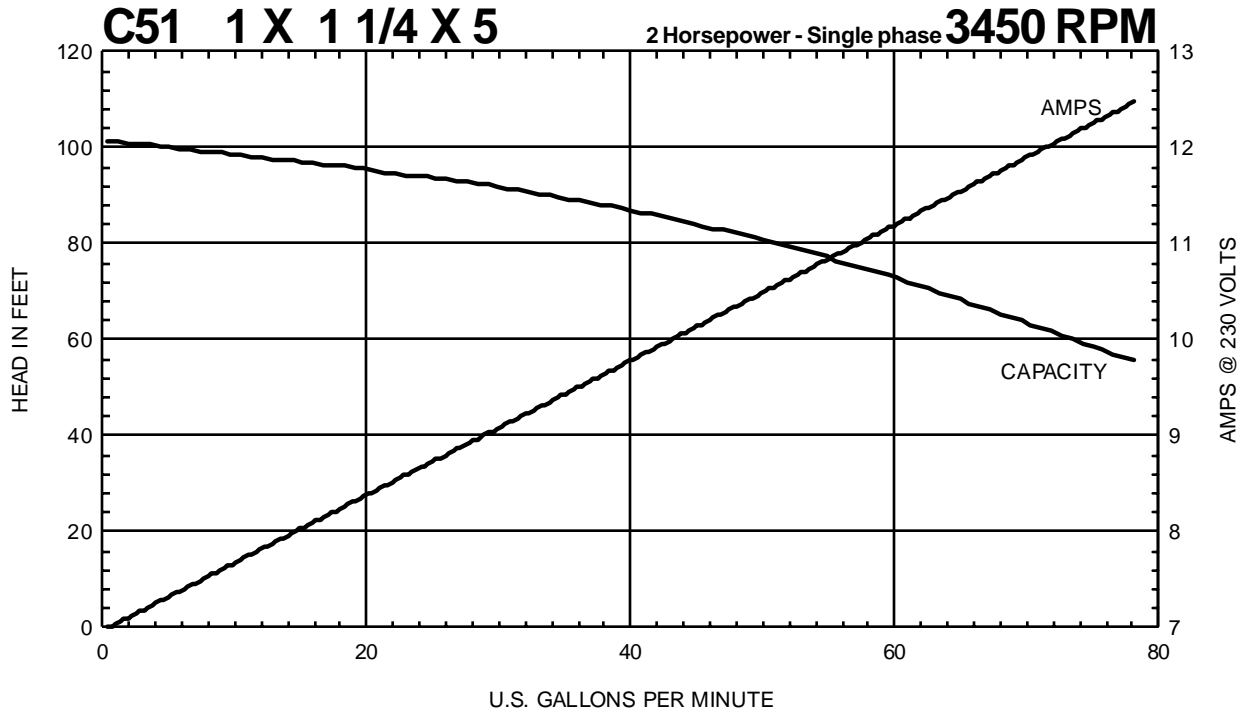

Performance Curves

MTH PUMPS

401 West Main Street • Plano, IL 60545-1436
Phone: 630-552-4115 • Fax: 630-552-3688
E-mail: Sales@MTHPumps.com
Web: www.MTHPumps.com

C SERIES

Performance Curves

MTH PUMPS

401 West Main Street • Plano, IL 60545-1436
 Phone: 630-552-4115 • Fax: 630-552-3688
 E-mail: Sales@MTHPumps.com
 Web: www.MTHPumps.com