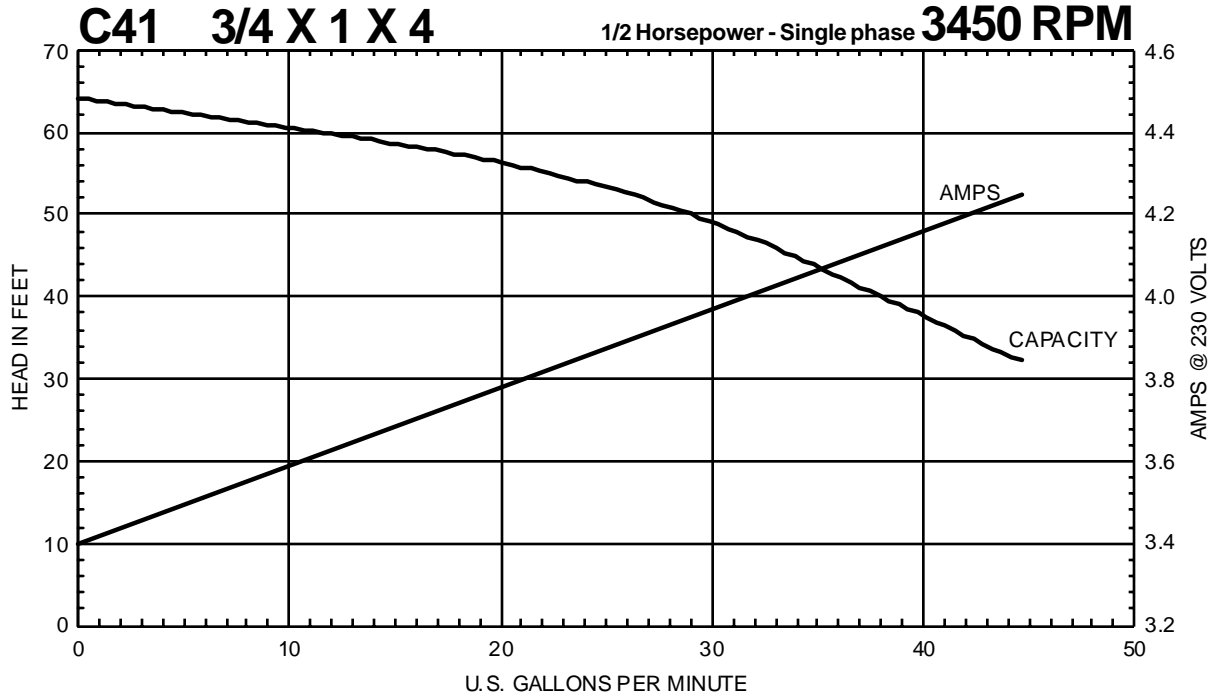

Performance Curves

MTH PUMPS

401 West Main Street • Plano, IL 60545-1436
Phone: 630-552-4115 • Fax: 630-552-3688
E-mail: Sales@MTHPumps.com
Web: www.MTHPumps.com