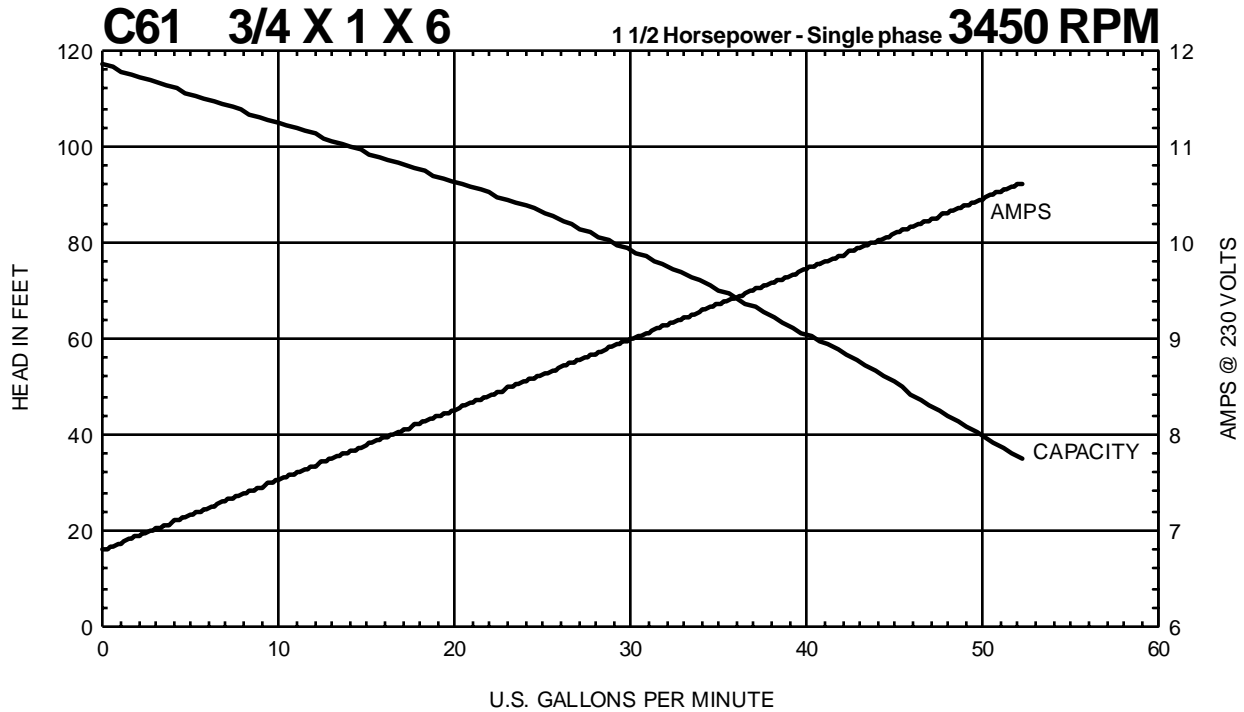

Performance Curves

MTH PUMPS

401 West Main Street • Plano, IL 60545-1436
Phone: 630-552-4115 • Fax: 630-552-3688
E-mail: Sales@MTHPumps.com
Web: www.MTHPumps.com

C SERIES

Performance Curves

MTH PUMPS

401 West Main Street • Plano, IL 60545-1436
Phone: 630-552-4115 • Fax: 630-552-3688
E-mail: Sales@MTHPumps.com
Web: www.MTHPumps.com