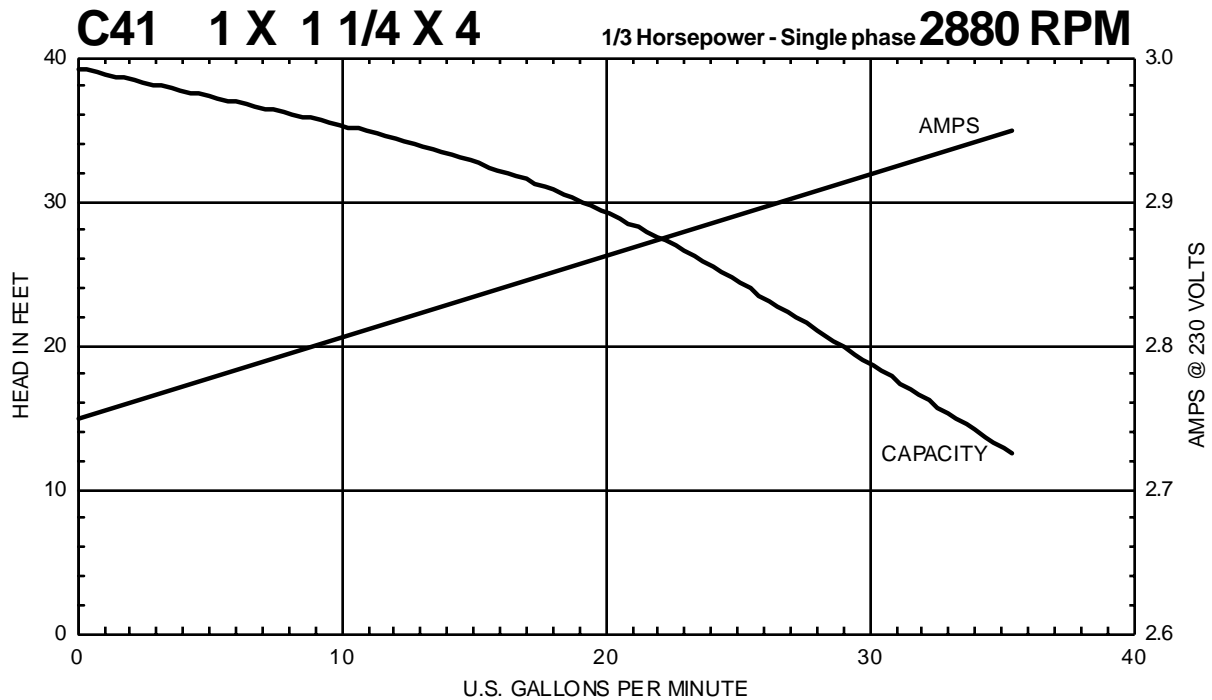

C SERIES

Performance Curves

MTH PUMPS

401 West Main Street • Plano, IL 60545-1436
Phone: 630-552-4115 • Fax: 630-552-3688
E-mail: Sales@MTHPumps.com
Web: www.MTHPumps.com