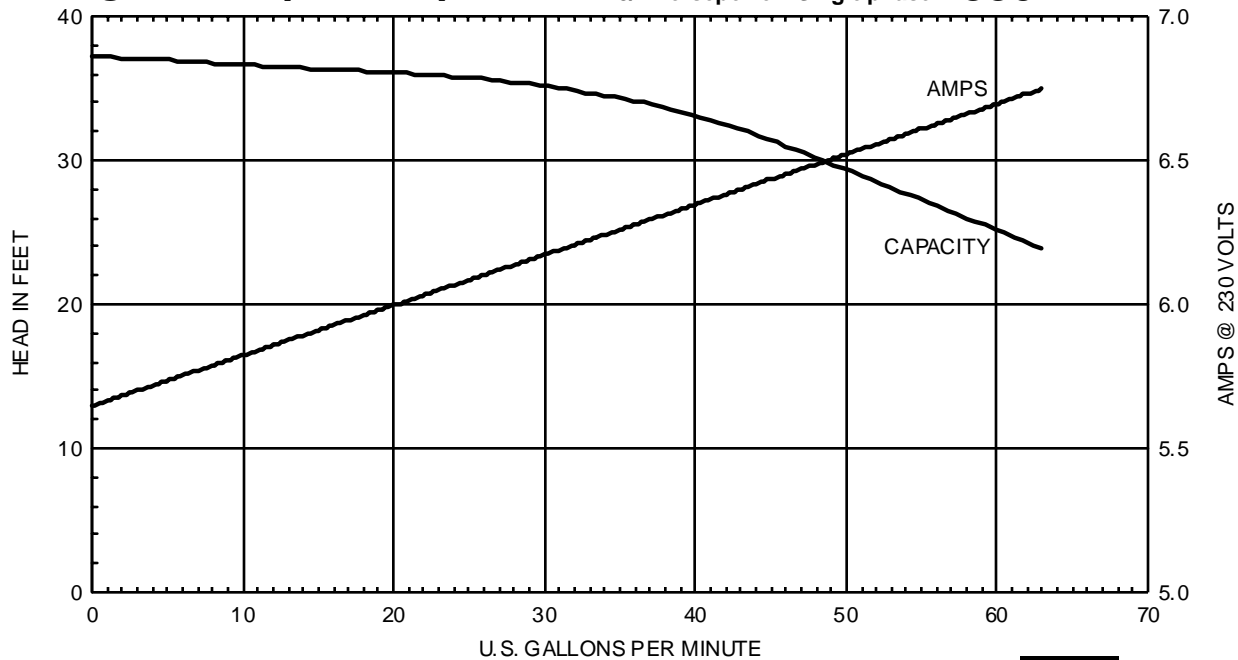

C SERIES

Performance Curves

C41 1 1/4 X 1 1/2 X 4 3/4 Horsepower - Single phase 3450 RPM

C41 1 1/4 X 1 1/2 X 4 3/4 Horsepower - Single phase 2880 RPM

MTH PUMPS

401 West Main Street • Plano, IL 60545-1436
 Phone: 630-552-4115 • Fax: 630-552-3688
 E-mail: Sales@MTHPumps.com
 Web: www.MTHPumps.com