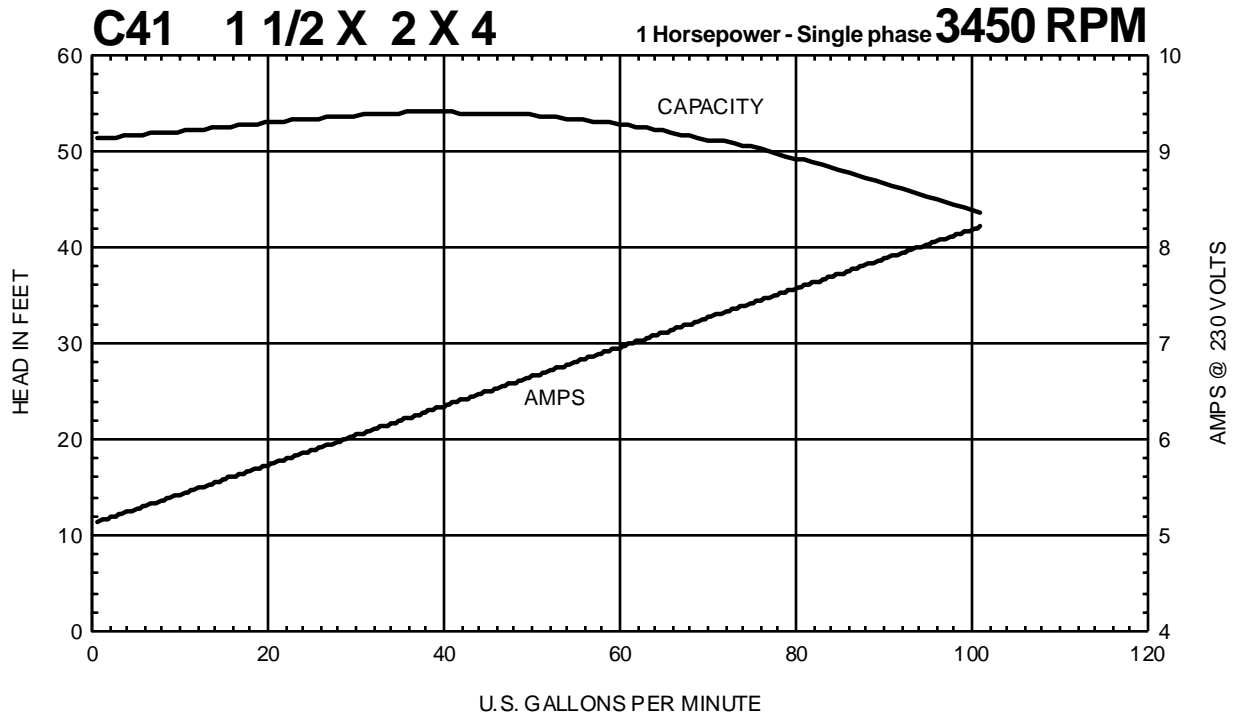

Performance Curves

MTH PUMPS

401 West Main Street • Plano, IL 60545-1436
Phone: 630-552-4115 • Fax: 630-552-3688
E-mail: Sales@MTHPumps.com
Web: www.MTHPumps.com