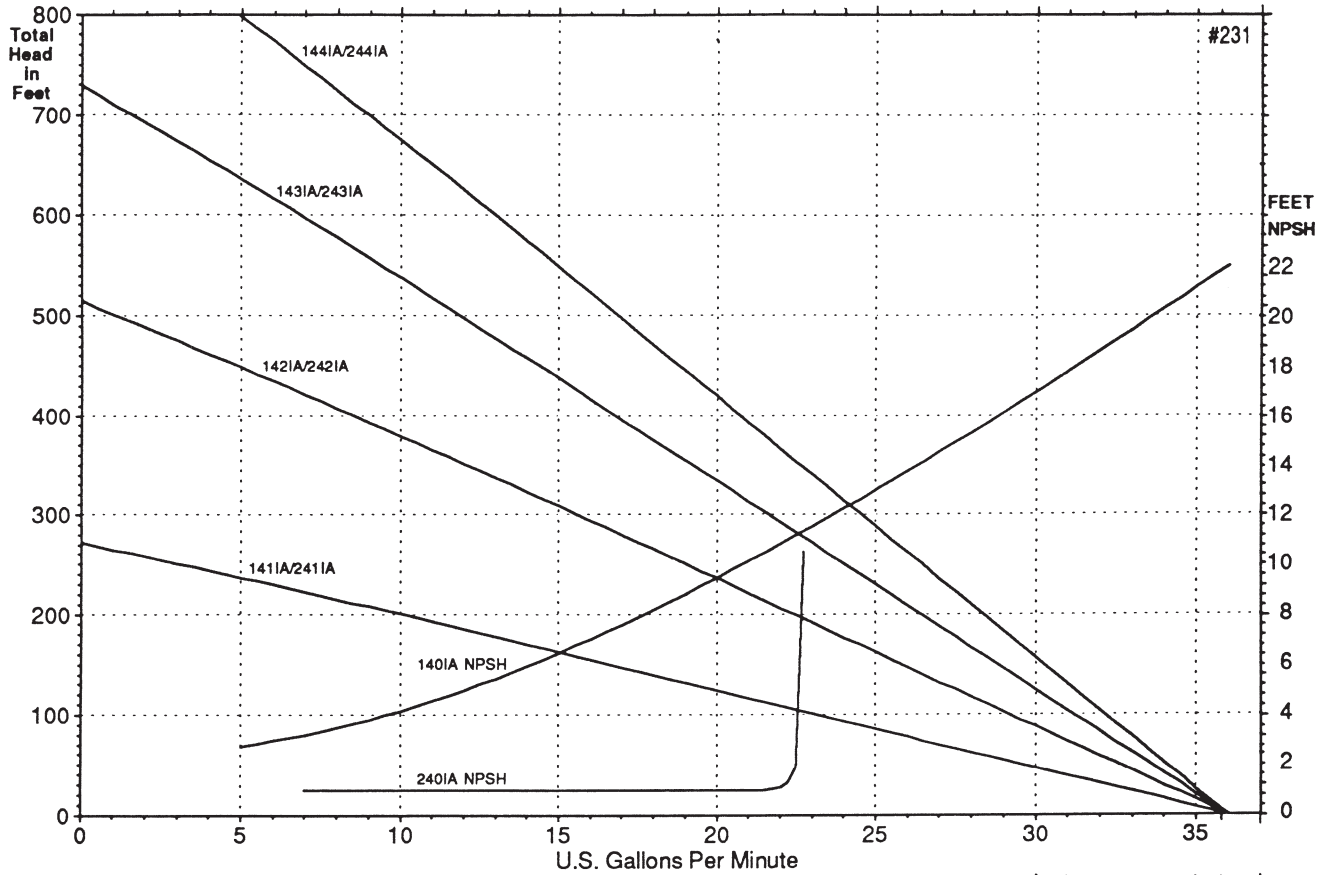

Performance Curves MODELS 140IA & 240IA*

1750 RPM

NOTES

Consult factory for operation below 5.0 GPM
*Add 1/2 horsepower for 240 Series models
**Horsepower data is valid for 1.0 specific gravity fluids only

MTH PUMPS

401 West Main Street • Plano, IL 60545-1436
Phone: 630-552-4115 • Fax: 630-552-3688
Email: SALES@MTHPUMPS.COM
http://WWW.MTHPUMPS.COM