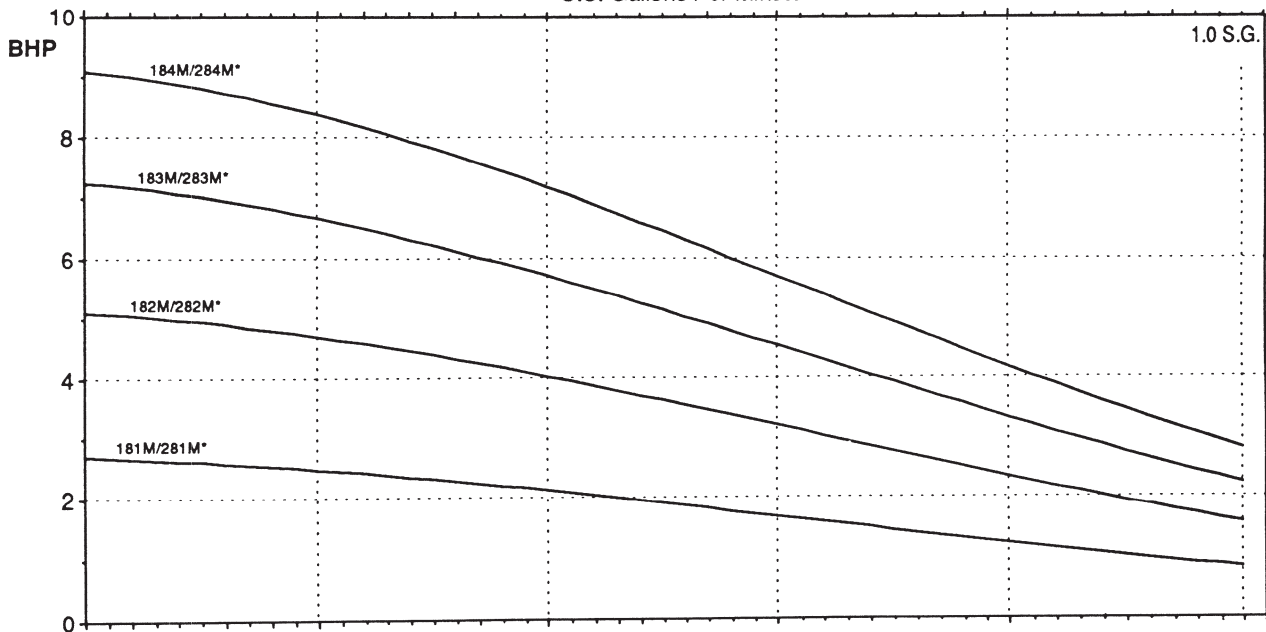

Performance Curves MODELS 180M & 280M*

1750 RPM

NOTES

Consult factory for operation below 5.0 GPM

*Add 1/2 horsepower for 280 Series models

**Horsepower data is valid for 1.0 specific gravity fluids only

MTH PUMPS

401 West Main Street • Plano, IL 60545-1436
Phone: 630-552-4115 • Fax: 630-552-3688
Email: SALES@MTHPUMPS.COM
http://WWW.MTHPUMPS.COM