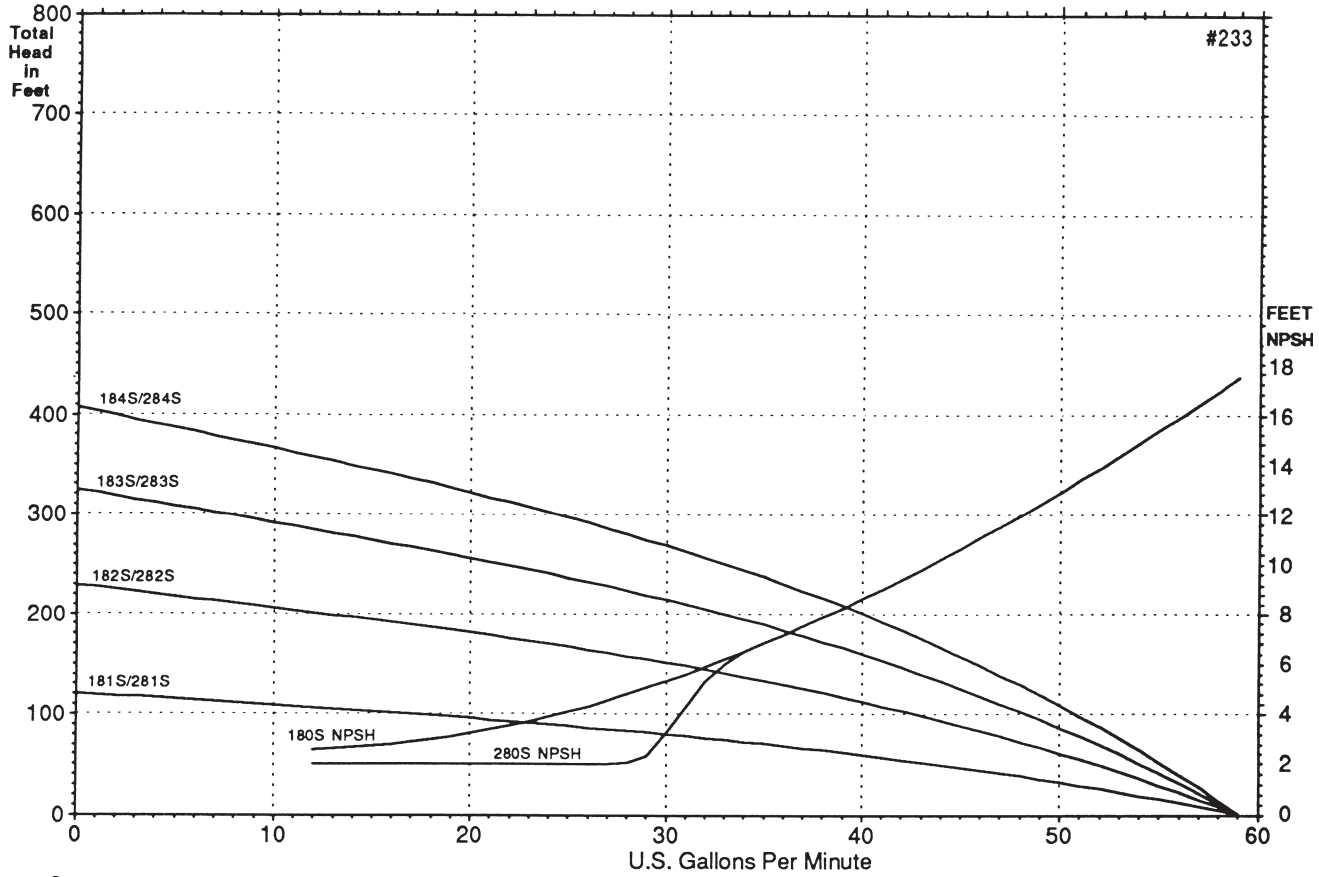

Performance Curves

MODELS 180S & 280S*

1750 RPM

NOTES

Consult factory for operation below 10 GPM

*Add 1/2 horsepower for 280 Series models

**Horsepower data is valid for 1.0 specific gravity fluids only

MTH PUMPS

401 West Main Street • Plano, IL 60545-1436
Phone: 630-552-4115 • Fax: 630-552-3688
Email: SALES@MTHPUMPS.COM
http://WWW.MTHPUMPS.COM