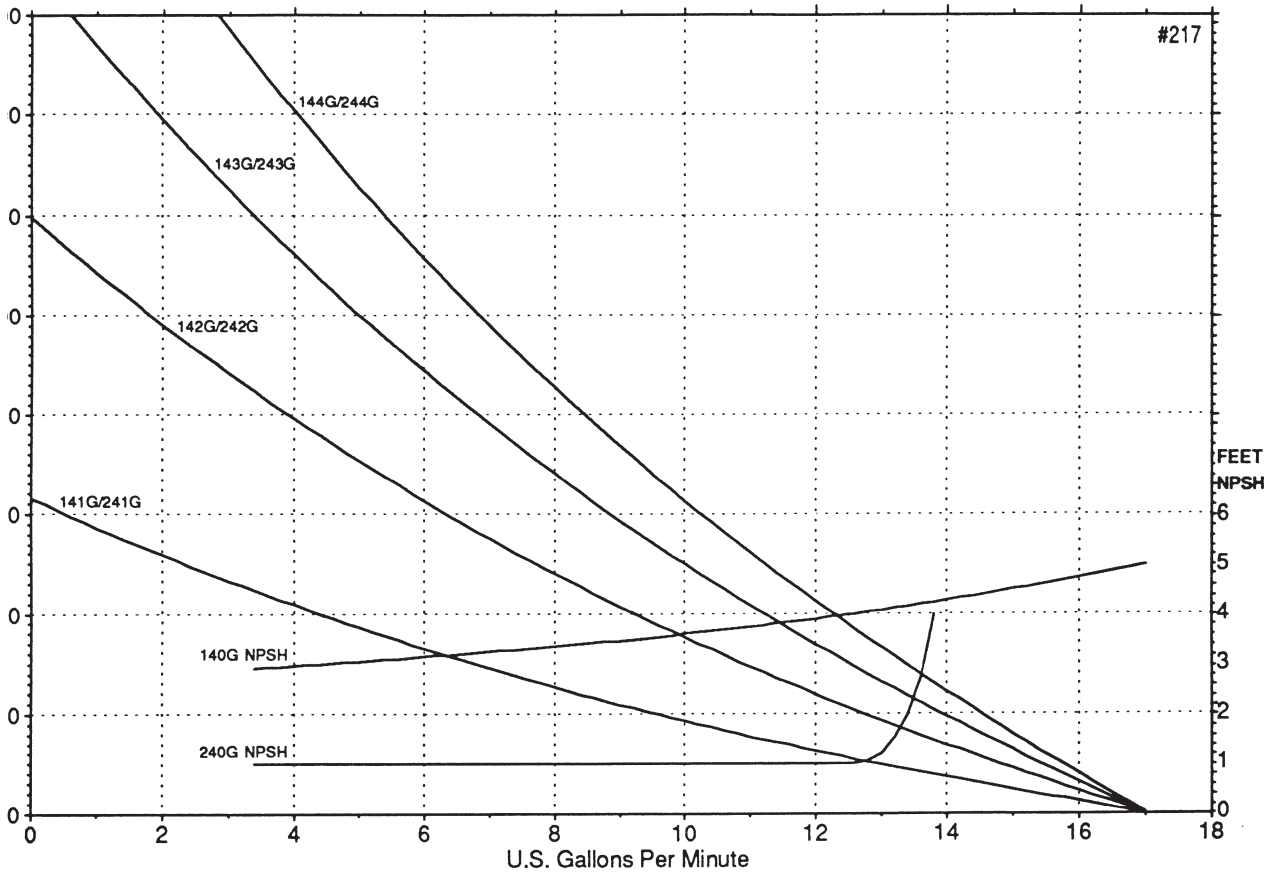

Performance Curves MODELS 140G & 240G*

1750 RPM

NOTES

Consult factory for operation below 1.5 GPM

*Add 1/2 horsepower for 240 Series models

**Horsepower data is valid for 1.0 specific gravity fluids only

MTH PUMPS

401 West Main Street • Plano, IL 60545-1436

Phone: 630-552-4115 • Fax: 630-552-3688

Email: SALES@MTHPUMPS.COM

http://WWW.MTHPUMPS.COM