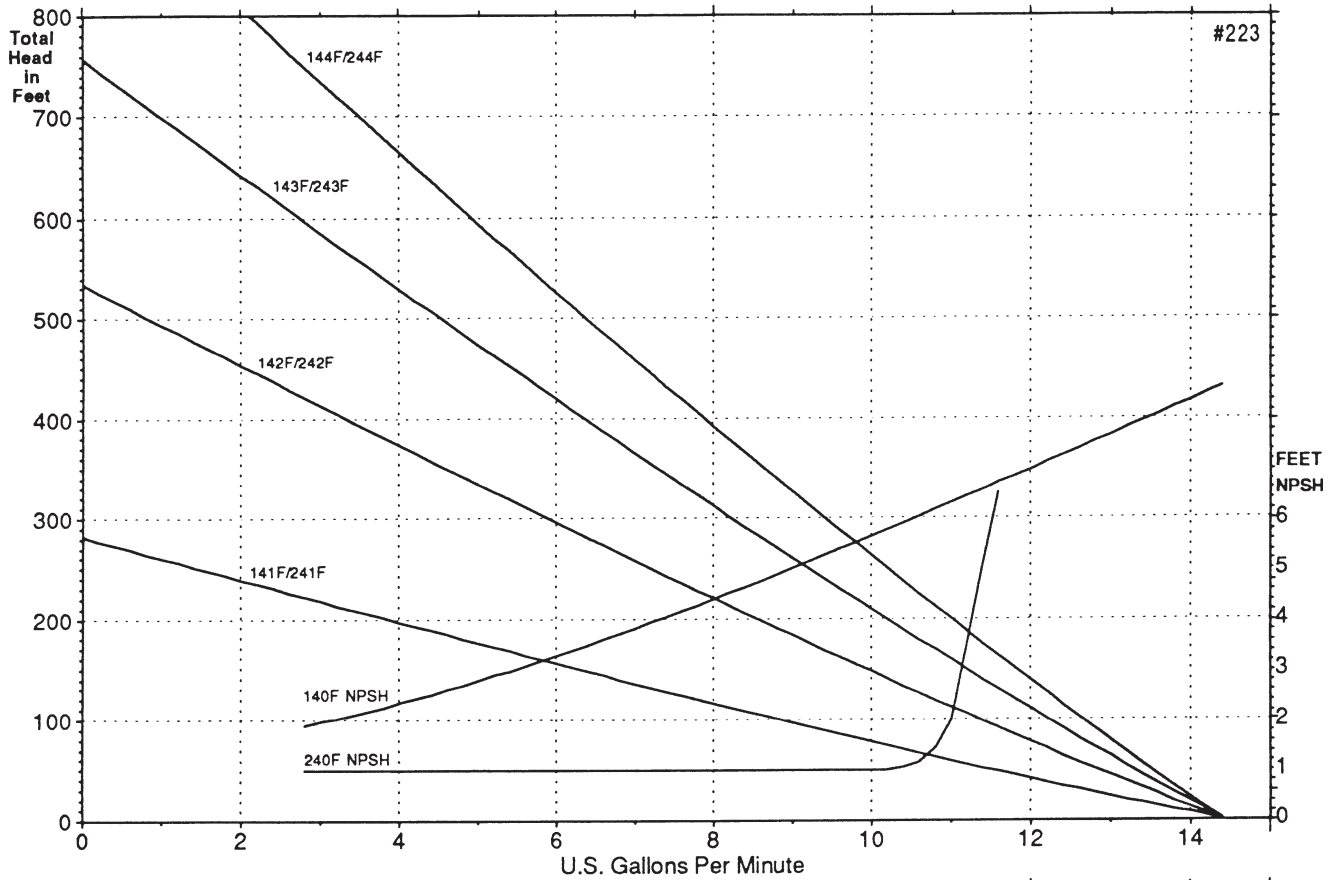

Performance Curves MODELS 140F & 240F*

1750 RPM

NOTES

Consult factory for operation below 2.0 GPM

*Add 1/2 horsepower for 240 Series models

**Horsepower data is valid for 1.0 specific gravity fluids only

MTH PUMPS

401 West Main Street • Plano, IL 60545-1436
Phone: 630-552-4115 • Fax: 630-552-3688
Email: SALES@MTHPUMPS.COM
http://WWW.MTHPUMPS.COM