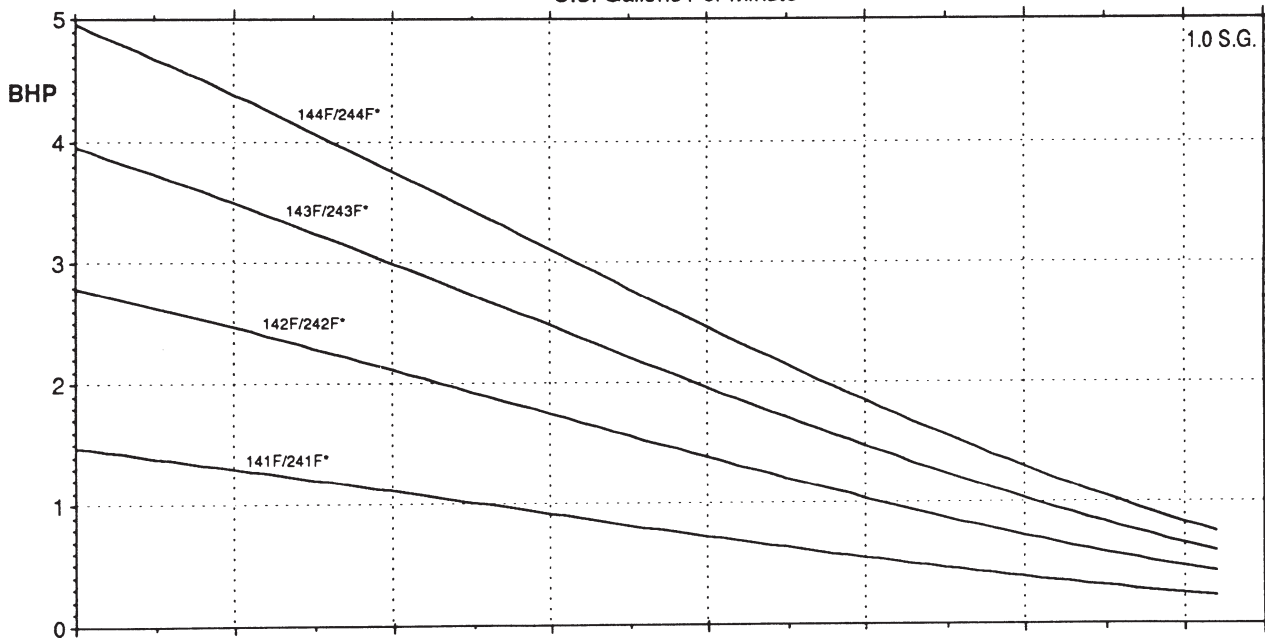

Performance Curves MODELS 140F & 240F*

1750 RPM

NOTES

Consult factory for operation below 2.0 GPM

*Add 1/2 horsepower for 240 Series models

**Horsepower data is valid for 1.0 specific gravity fluids only

MTH PUMPS

401 West Main Street • Plano, IL 60545-1436
Phone: 630-552-4115 • Fax: 630-552-3688
Email: SALES@MTHPUMPS.COM
http://WWW.MTHPUMPS.COM