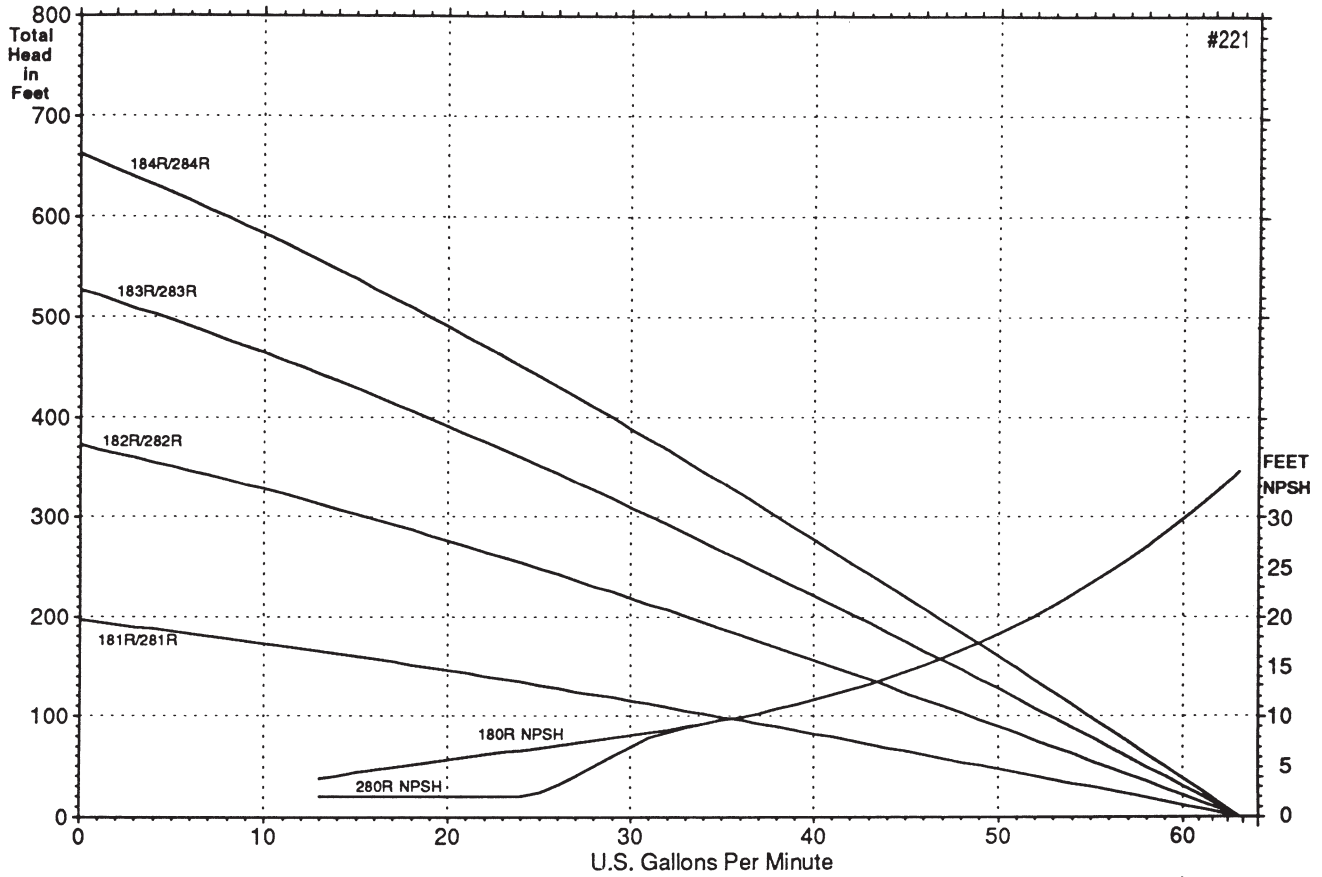

Performance Curves MODELS 180R & 280R*

1750 RPM

NOTES

Consult factory for operation below 8.0 GPM

*Add 1/2 horsepower for 280 Series models

**Horsepower data is valid for 1.0 specific gravity fluids only

MTH PUMPS

401 West Main Street • Plano, IL 60545-1436
Phone: 630-552-4115 • Fax: 630-552-3688
Email: SALES@MTHPUMPS.COM
http://WWW.MTHPUMPS.COM