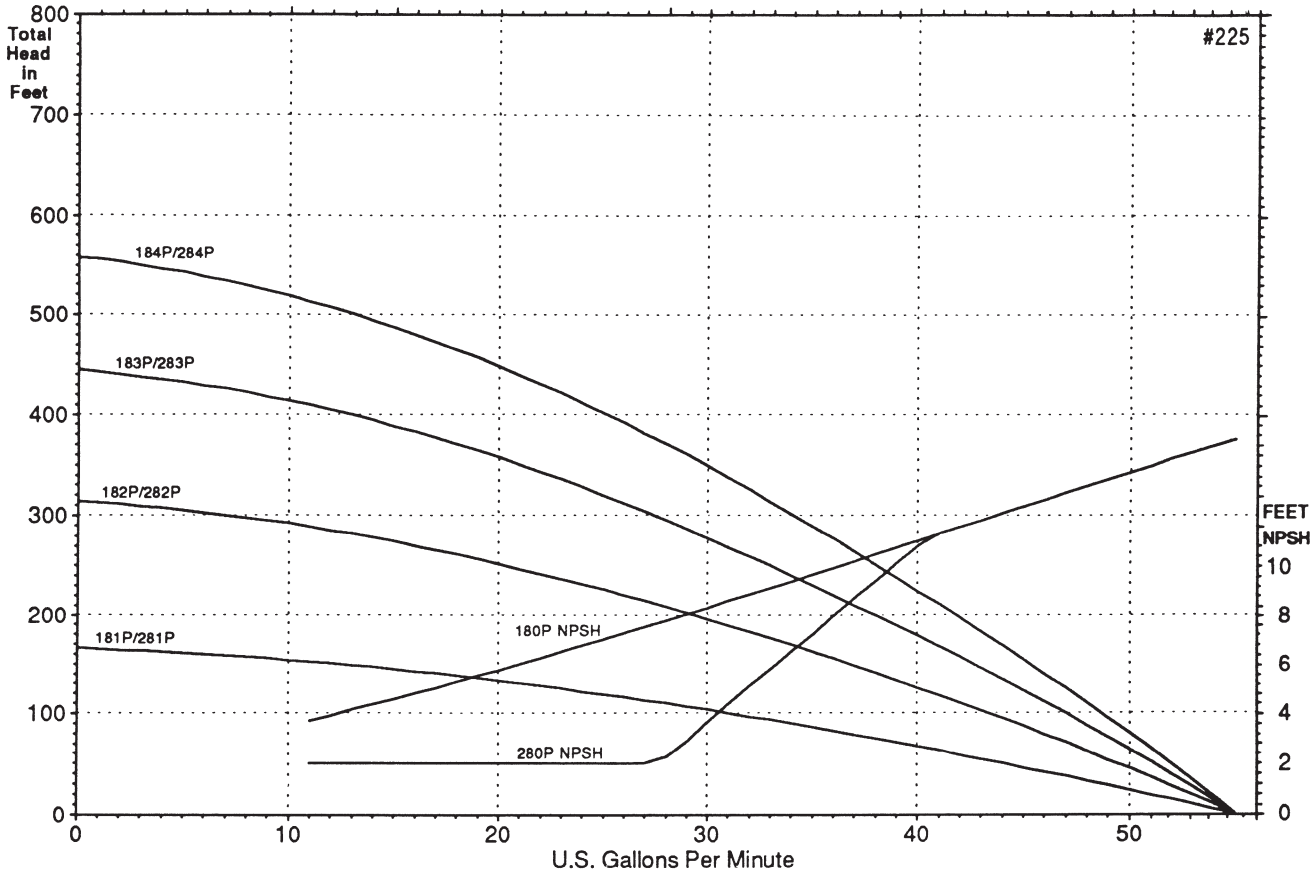

Performance Curves MODELS 180P & 280P*

1750 RPM

NOTES

Consult factory for operation below 8.0 GPM

*Add 1/2 horsepower for 280 Series models

**Horsepower data is valid for 1.0 specific gravity fluids only

MTH PUMPS

401 West Main Street • Plano, IL 60545-1436
Phone: 630-552-4115 • Fax: 630-552-3688
Email: SALES@MTHPUMPS.COM
http://WWW.MTHPUMPS.COM