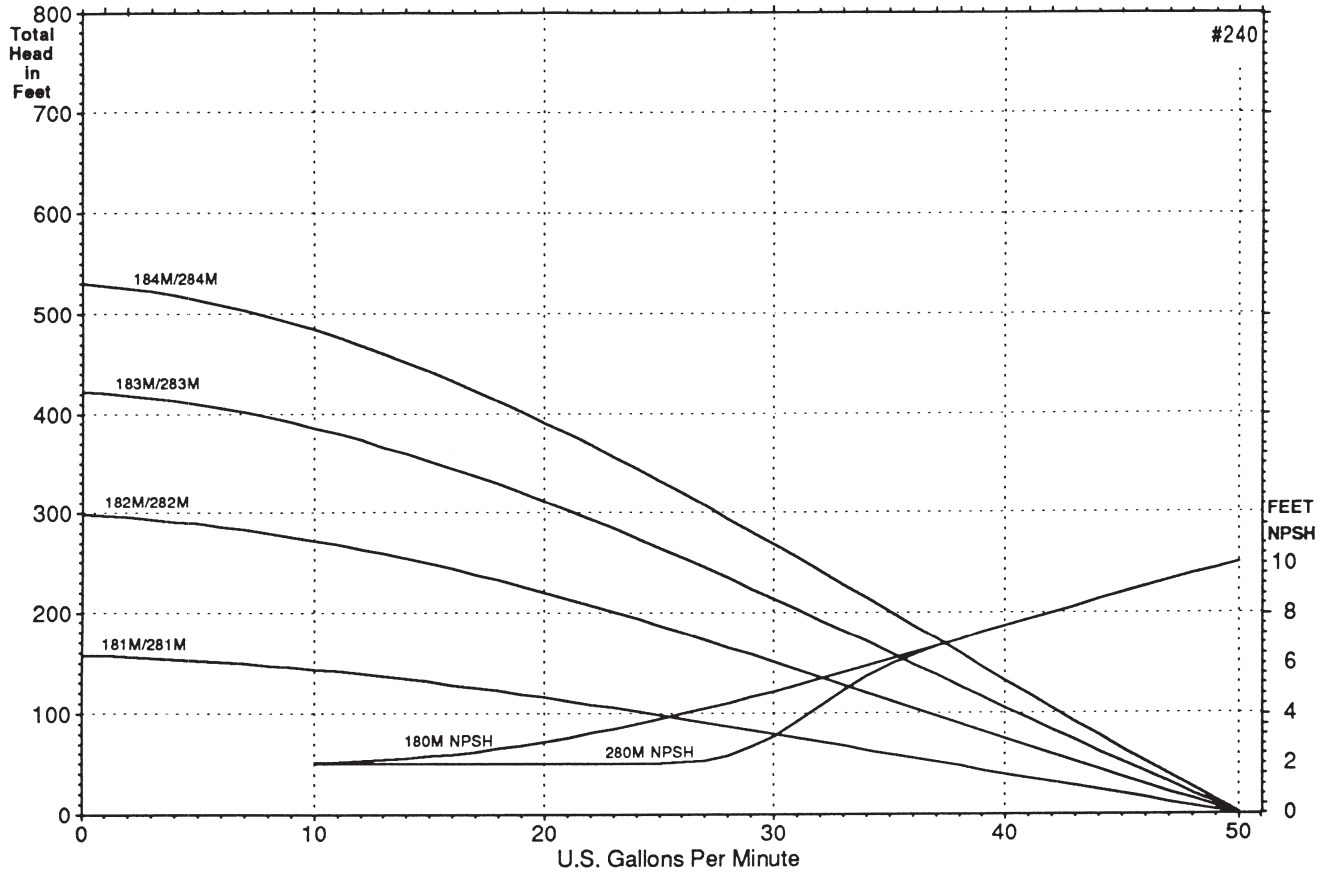

Performance Curves MODELS 180M & 280M*

1750 RPM

NOTES

Consult factory for operation below 5.0 GPM

*Add 1/2 horsepower for 280 Series models

**Horsepower data is valid for 1.0 specific gravity fluids only

MTH PUMPS

401 West Main Street • Plano, IL 60545-1436
Phone: 630-552-4115 • Fax: 630-552-3688
Email: SALES@MTHPUMPS.COM
http://WWW.MTHPUMPS.COM