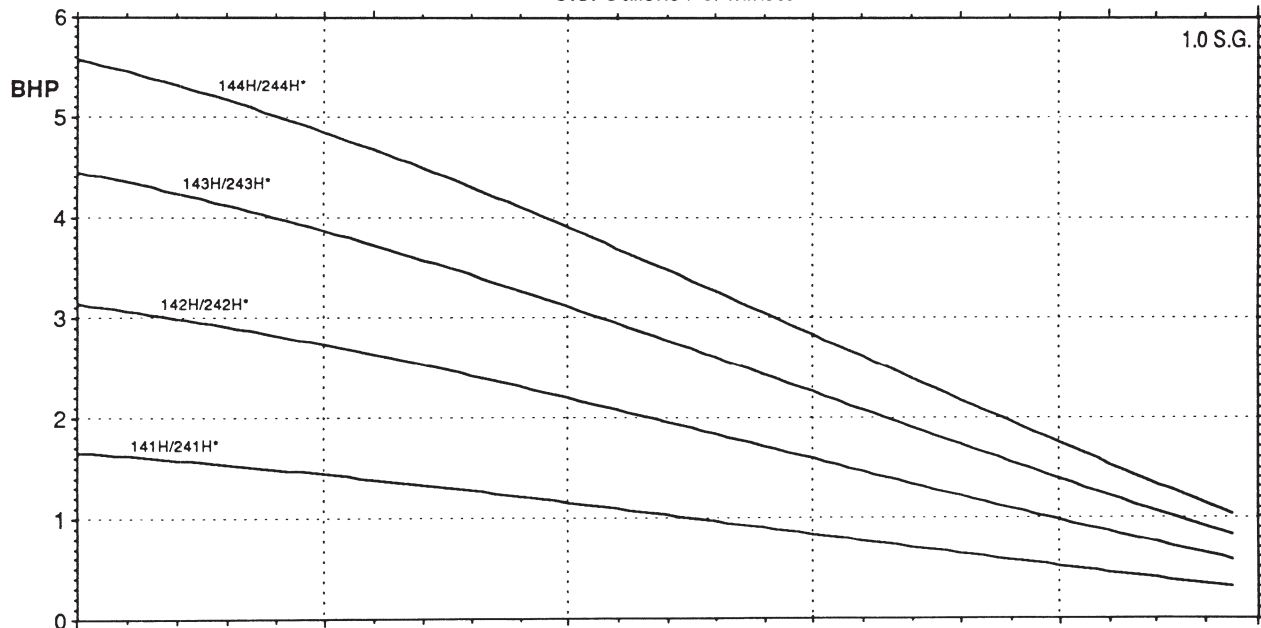

Performance Curves MODELS 140H & 240H*

1750 RPM

NOTES

Consult factory for operation below 3.0 GPM
*Add 1/2 horsepower for 240 Series models
**Horsepower data is valid for 1.0 specific gravity fluids only

MTH PUMPS

401 West Main Street • Plano, IL 60545-1436
Phone: 630-552-4115 • Fax: 630-552-3688
Email: SALES@MTHPUMPS.COM
http://WWW.MTHPUMPS.COM