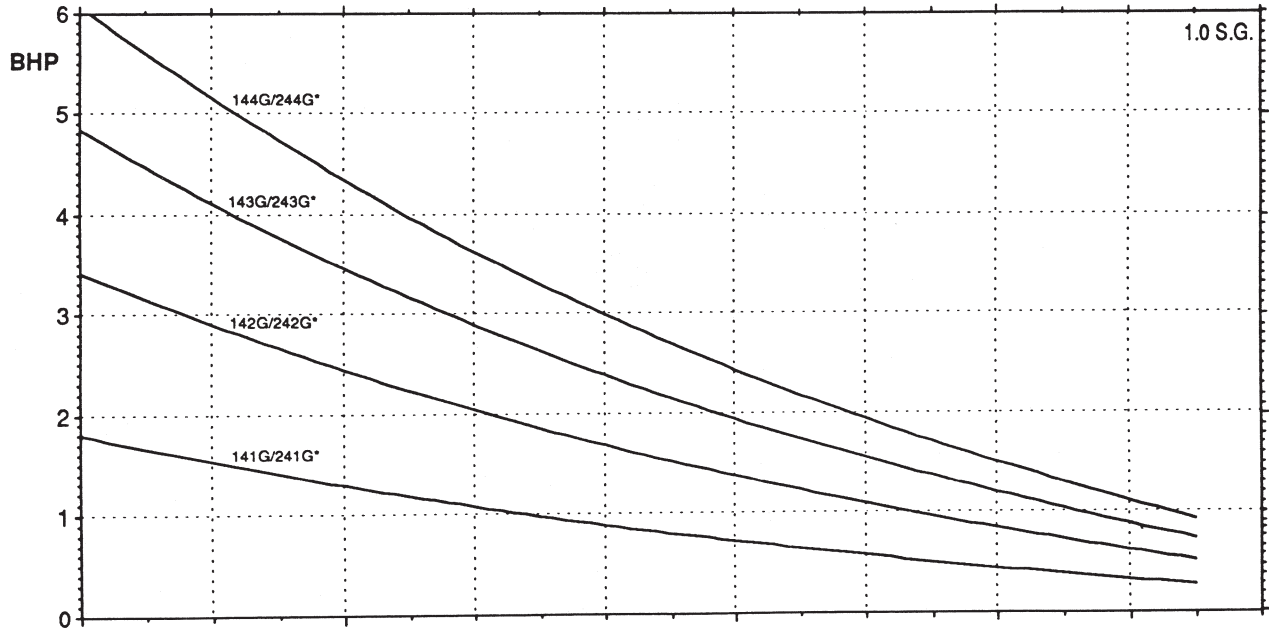

Performance Curves MODELS 140G & 240G*

1750 RPM

NOTES

Consult factory for operation below 2.5 GPM

*Add 1/2 horsepower for 240 Series models

**Horsepower data is valid for 1.0 specific gravity fluids only

MTH PUMPS

401 West Main Street • Plano, IL 60545-1436
Phone: 630-552-4115 • Fax: 630-552-3688
Email: SALES@MTHPUMPS.COM
http://WWW.MTHPUMPS.COM