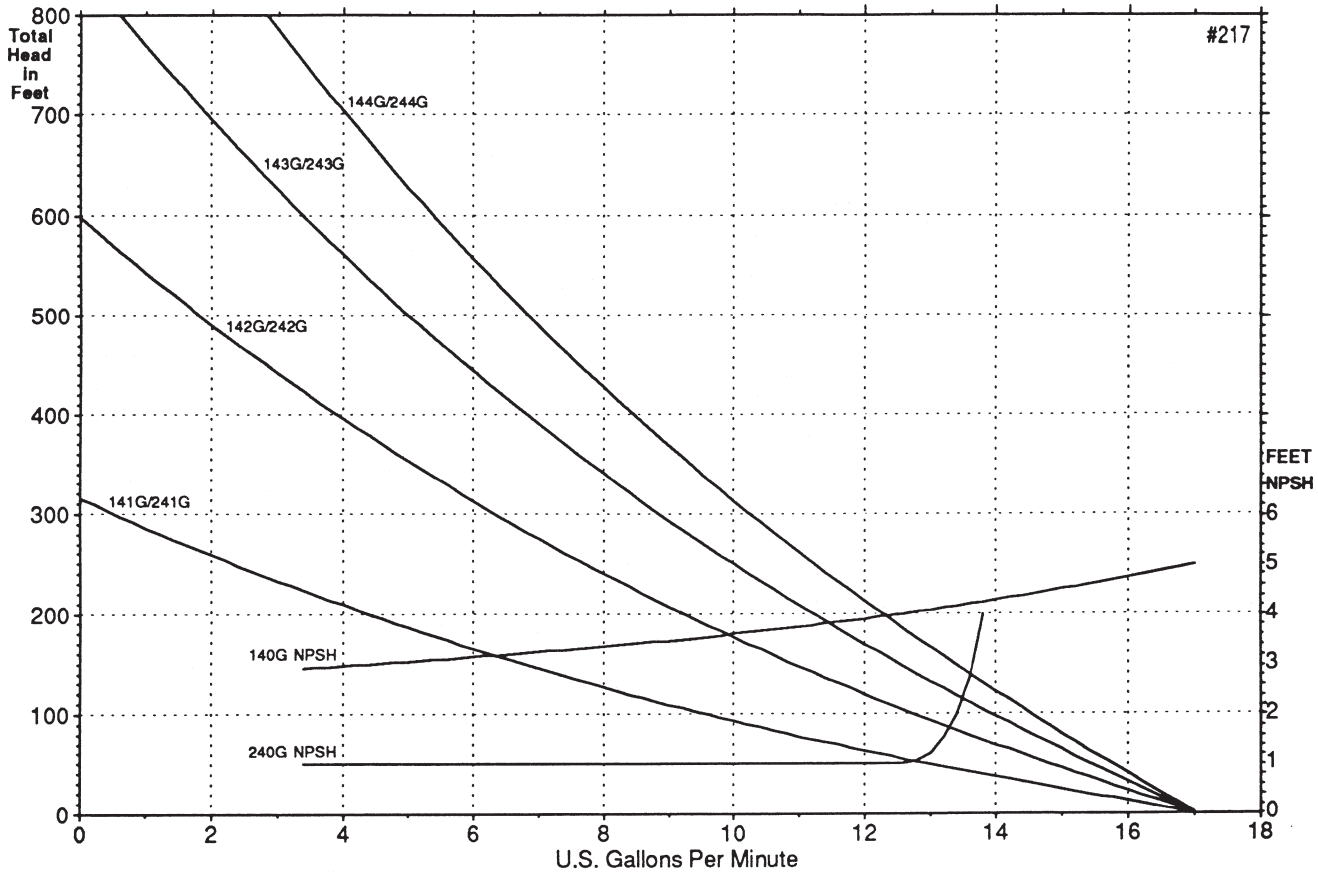

Performance Curves MODELS 140G & 240G*

1750 RPM

NOTES

Consult factory for operation below 2.5 GPM

*Add 1/2 horsepower for 240 Series models

**Horsepower data is valid for 1.0 specific gravity fluids only

MTH PUMPS

401 West Main Street • Plano, IL 60545-1436
Phone: 630-552-4115 • Fax: 630-552-3688
Email: SALES@MTHPUMPS.COM
http://WWW.MTHPUMPS.COM