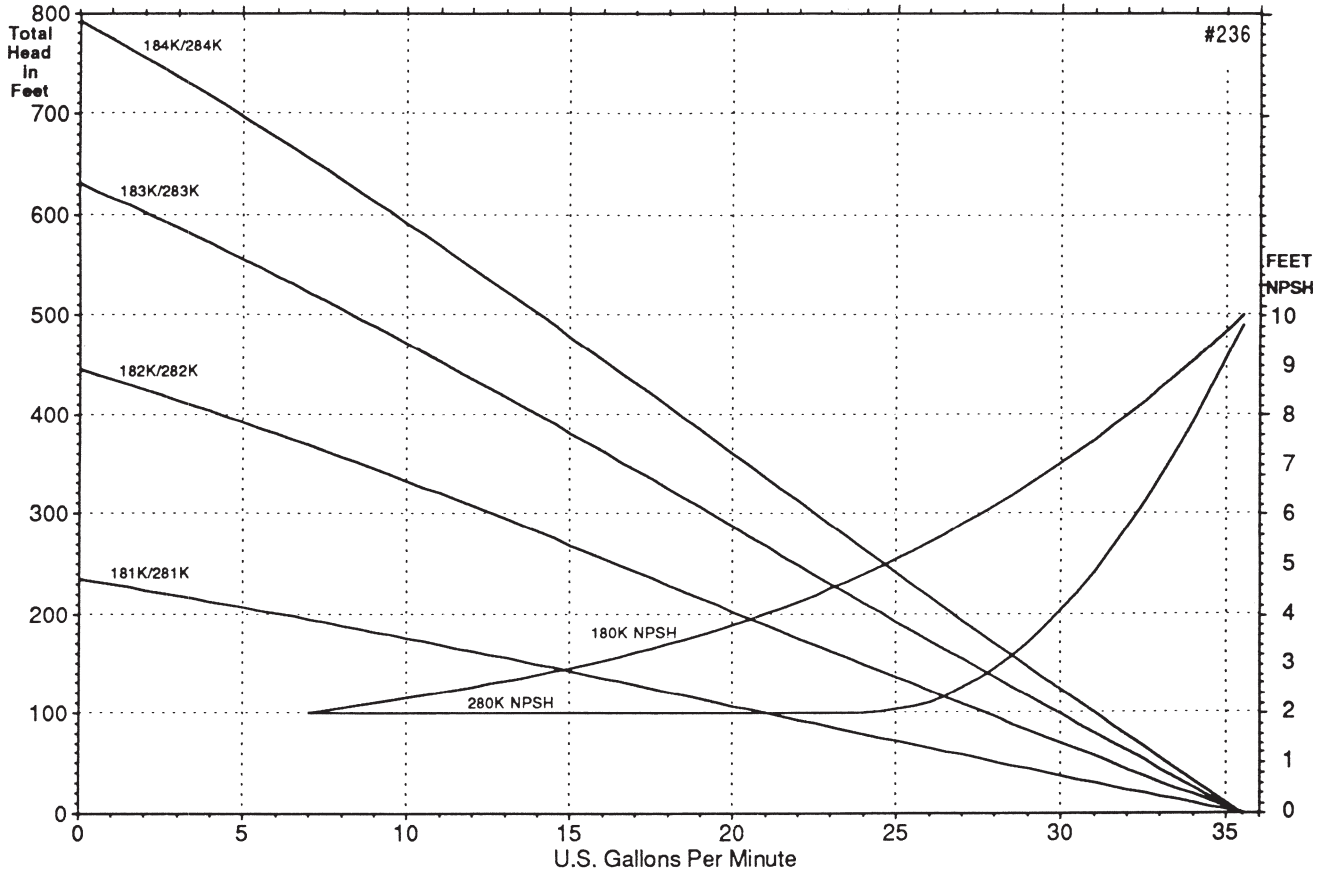

Performance Curves MODELS 180K & 280K*

1750 RPM

NOTES

Consult factory for operation below 5.0 GPM

*Add 1/2 horsepower for 280 Series models

**Horsepower data is valid for 1.0 specific gravity fluids only

MTH PUMPS

401 West Main Street • Plano, IL 60545-1436
Phone: 630-552-4115 • Fax: 630-552-3688
Email: SALES@MTHPUMPS.COM
http://WWW.MTHPUMPS.COM