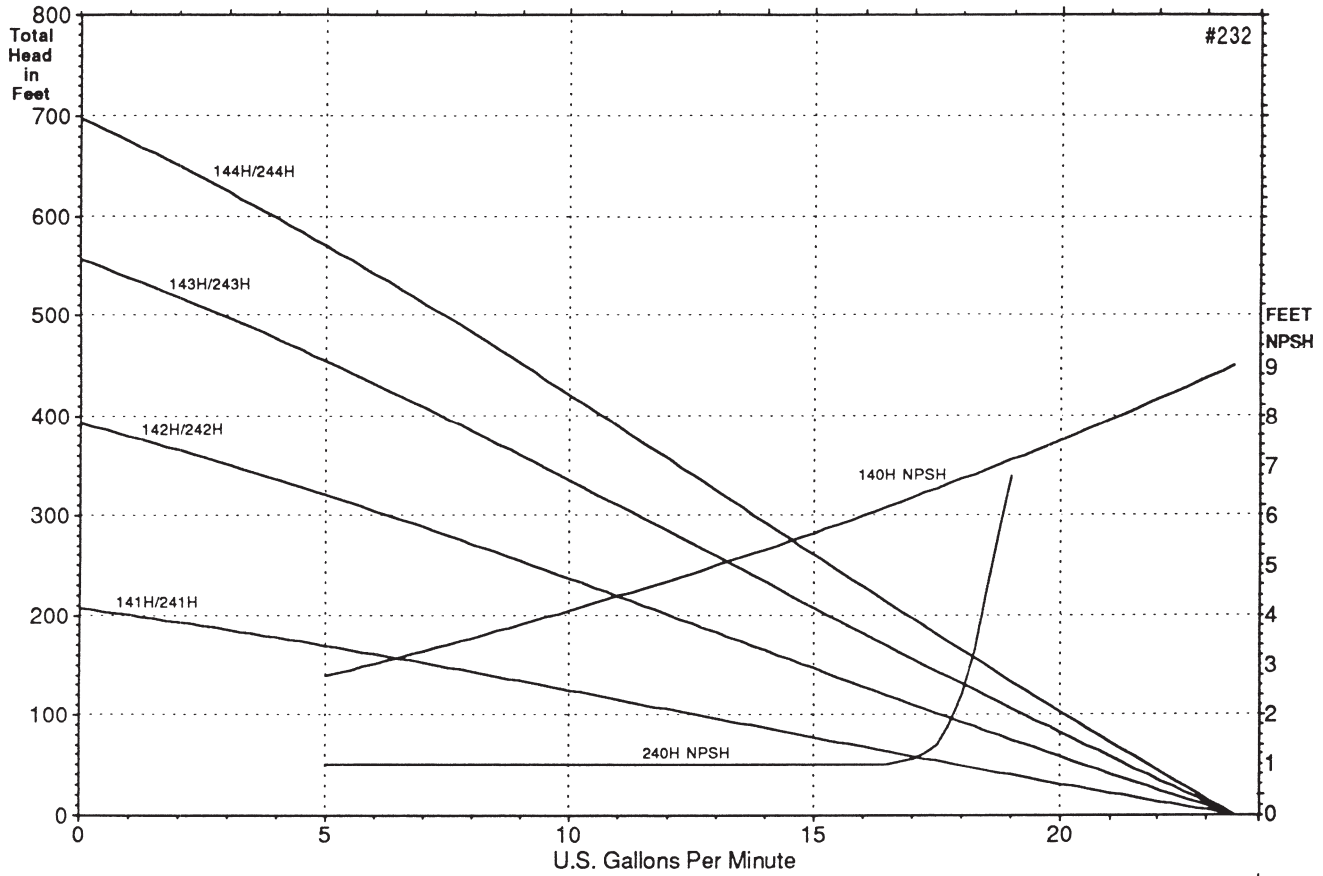

Performance Curves MODELS 140H & 240H*

1750 RPM

NOTES

Consult factory for operation below 3.0 GPM
*Add 1/2 horsepower for 240 Series models
**Horsepower data is valid for 1.0 specific gravity fluids only

MTH PUMPS

401 West Main Street • Plano, IL 60545-1436
Phone: 630-552-4115 • Fax: 630-552-3688
Email: SALES@MTHPUMPS.COM
http://WWW.MTHPUMPS.COM