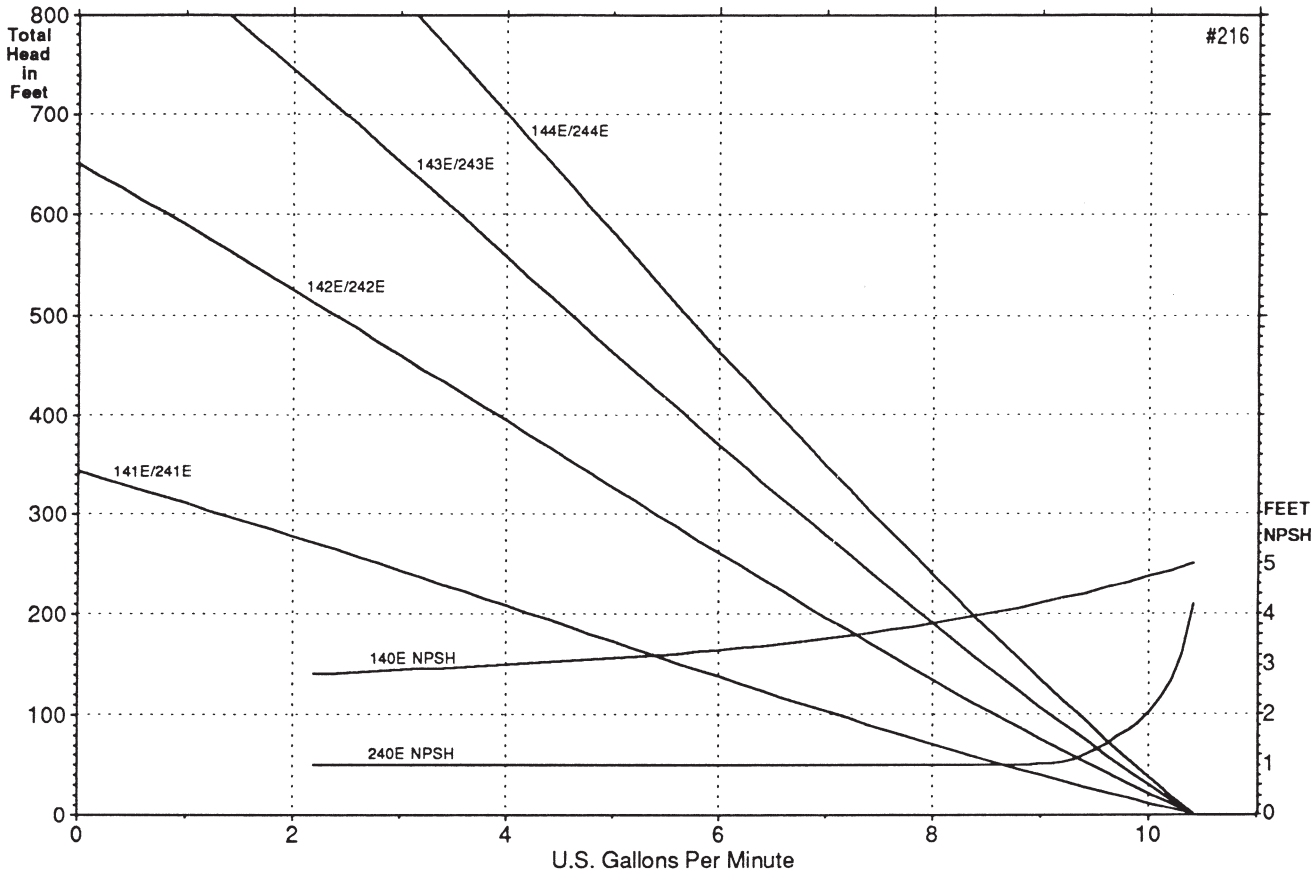

Performance Curves MODELS 140E & 240E*

1750 RPM

NOTES

Consult factory for operation below 1.5 GPM

*Add 1/2 horsepower for 240 Series models

**Horsepower data is valid for 1.0 specific gravity fluids only

MTH PUMPS

401 West Main Street • Plano, IL 60545-1436
Phone: 630-552-4115 • Fax: 630-552-3688
Email: SALES@MTHPUMPS.COM
http://WWW.MTHPUMPS.COM