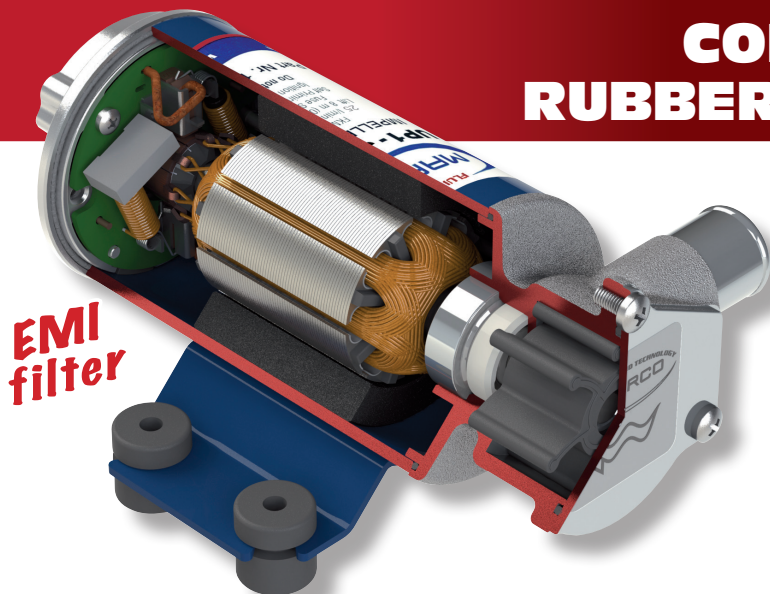

COMPLETE RANGE OF RUBBER IMPELLER PUMPS

EMI filter

Self-priming electric pump with flexible rubber impeller. Now available in 3 different flow rates: 7.4, 9.25 and 11.9 gpm.

Fitted with water proof cable guide and internal brush holder with EMI filter. ISO 8846 and ISO 8849.

Ideal for bilge and waste water on any type of boat.

UP1-J **NEW**

UP1-N **BEST SELLER**

UP1-M **NEW**

PART NUMBER	UP1- J		UP1- N		UP1- M	
	M162-004-12	M162-004-13	M162-002-12	M162-002-13	M162-006-12	M162-006-13
VOLTS	12	24	12	24	12	24
SELF-PRIMING	5 ft	5 ft	5 ft	5 ft	5 ft	5 ft
PRESSURE	14.5 psi	14.5 psi	14.5 psi	14.5 psi	21.8 psi	21.8 psi
FLOW RATE	7.4 gpm	7.4 gpm	9.25 gpm	9.25 gpm	11.9 gpm	11.9 gpm
CONSUMPTION	8A	4A	10A	5A	14A	7A
FUSE	10A	7.5A	20A	15A	20A	15A
PORTS	3/8" BSP int. Ø 3/4" ext.	3/8" BSP int. Ø 1" ext.	1/2" BSP int. Ø 1" ext.	1/2" BSP int. Ø 1" ext.	1/2" BSP int. Ø 1" ext.	1/2" BSP int. Ø 1" ext.