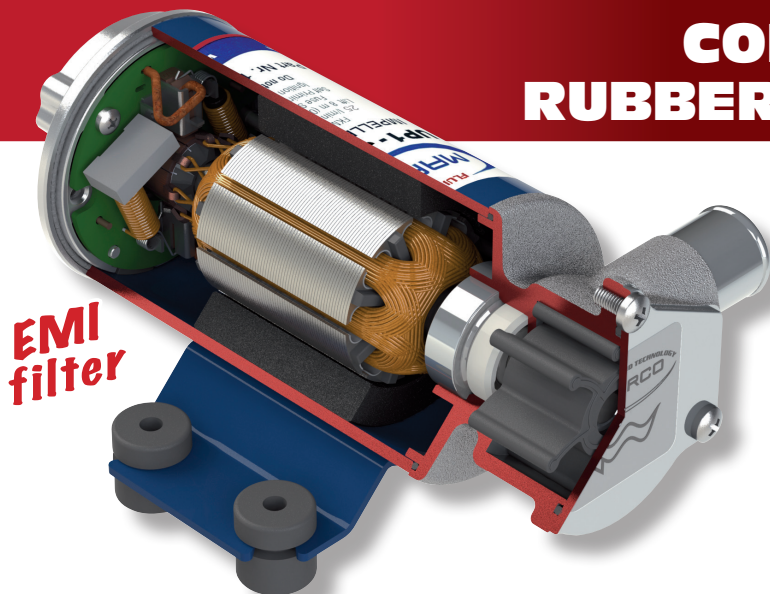

## COMPLETE RANGE OF RUBBER IMPELLER PUMPS

Self-priming electric pump with flexible rubber impeller. Now available in 3 different flow rates: 7.4, 9.25 and 11.9 gpm.

Fitted with water proof cable guide and internal brush holder with EMI filter. ISO 8846 and ISO 8849.

Ideal for bilge and waste water on any type of boat.

**UP1-J NEW**

**UP1-N BEST SELLER**

**UP1-M NEW**

PART NUMBER	UP1- J		UP1- N		UP1- M	
	M162-004-12	M162-004-13	M162-002-12	M162-002-13	M162-006-12	M162-006-13
VOLTS	12	24	12	24	12	24
SELF-PRIMING	5 ft	5 ft	5 ft	5 ft	5 ft	5 ft
PRESSURE	14.5 psi	14.5 psi	14.5 psi	14.5 psi	21.8 psi	21.8 psi
FLOW RATE	7.4 gpm	7.4 gpm	9.25 gpm	9.25 gpm	11.9 gpm	11.9 gpm
CONSUMPTION	8A	4A	10A	5A	14A	7A
FUSE	10A	7.5A	20A	15A	20A	15A
PORTS	3/8" BSP int. Ø 3/4" ext.	3/8" BSP int. Ø 1" ext.	1/2" BSP int. Ø 1" ext.	1/2" BSP int. Ø 1" ext.	1/2" BSP int. Ø 1" ext.	1/2" BSP int. Ø 1" ext.