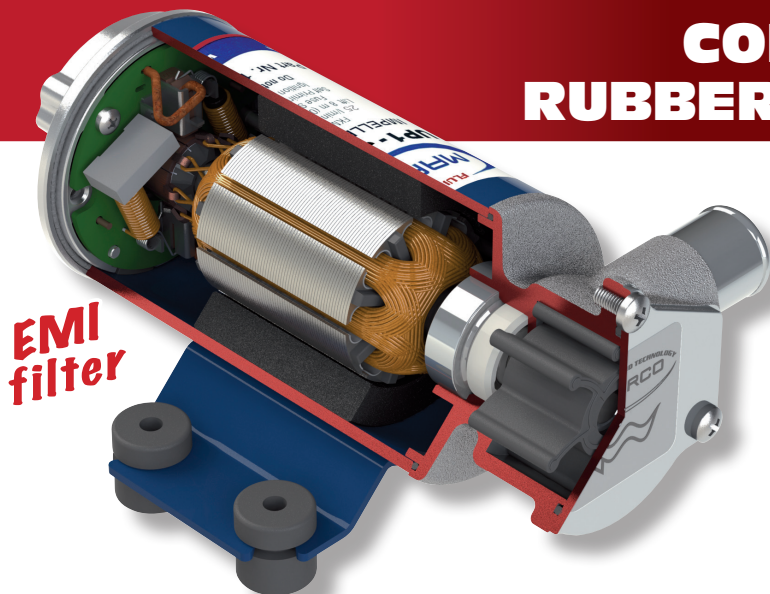

## COMPLETE RANGE OF RUBBER IMPELLER PUMPS

Self-priming electric pump with flexible rubber impeller. Now available in 3 different flow rates: 7.4, 9.25 and 11.9 gpm.

Fitted with water proof cable guide and internal brush holder with EMI filter. ISO 8846 and ISO 8849.

Ideal for bilge and waste water on any type of boat.

### UP1-J **NEW**