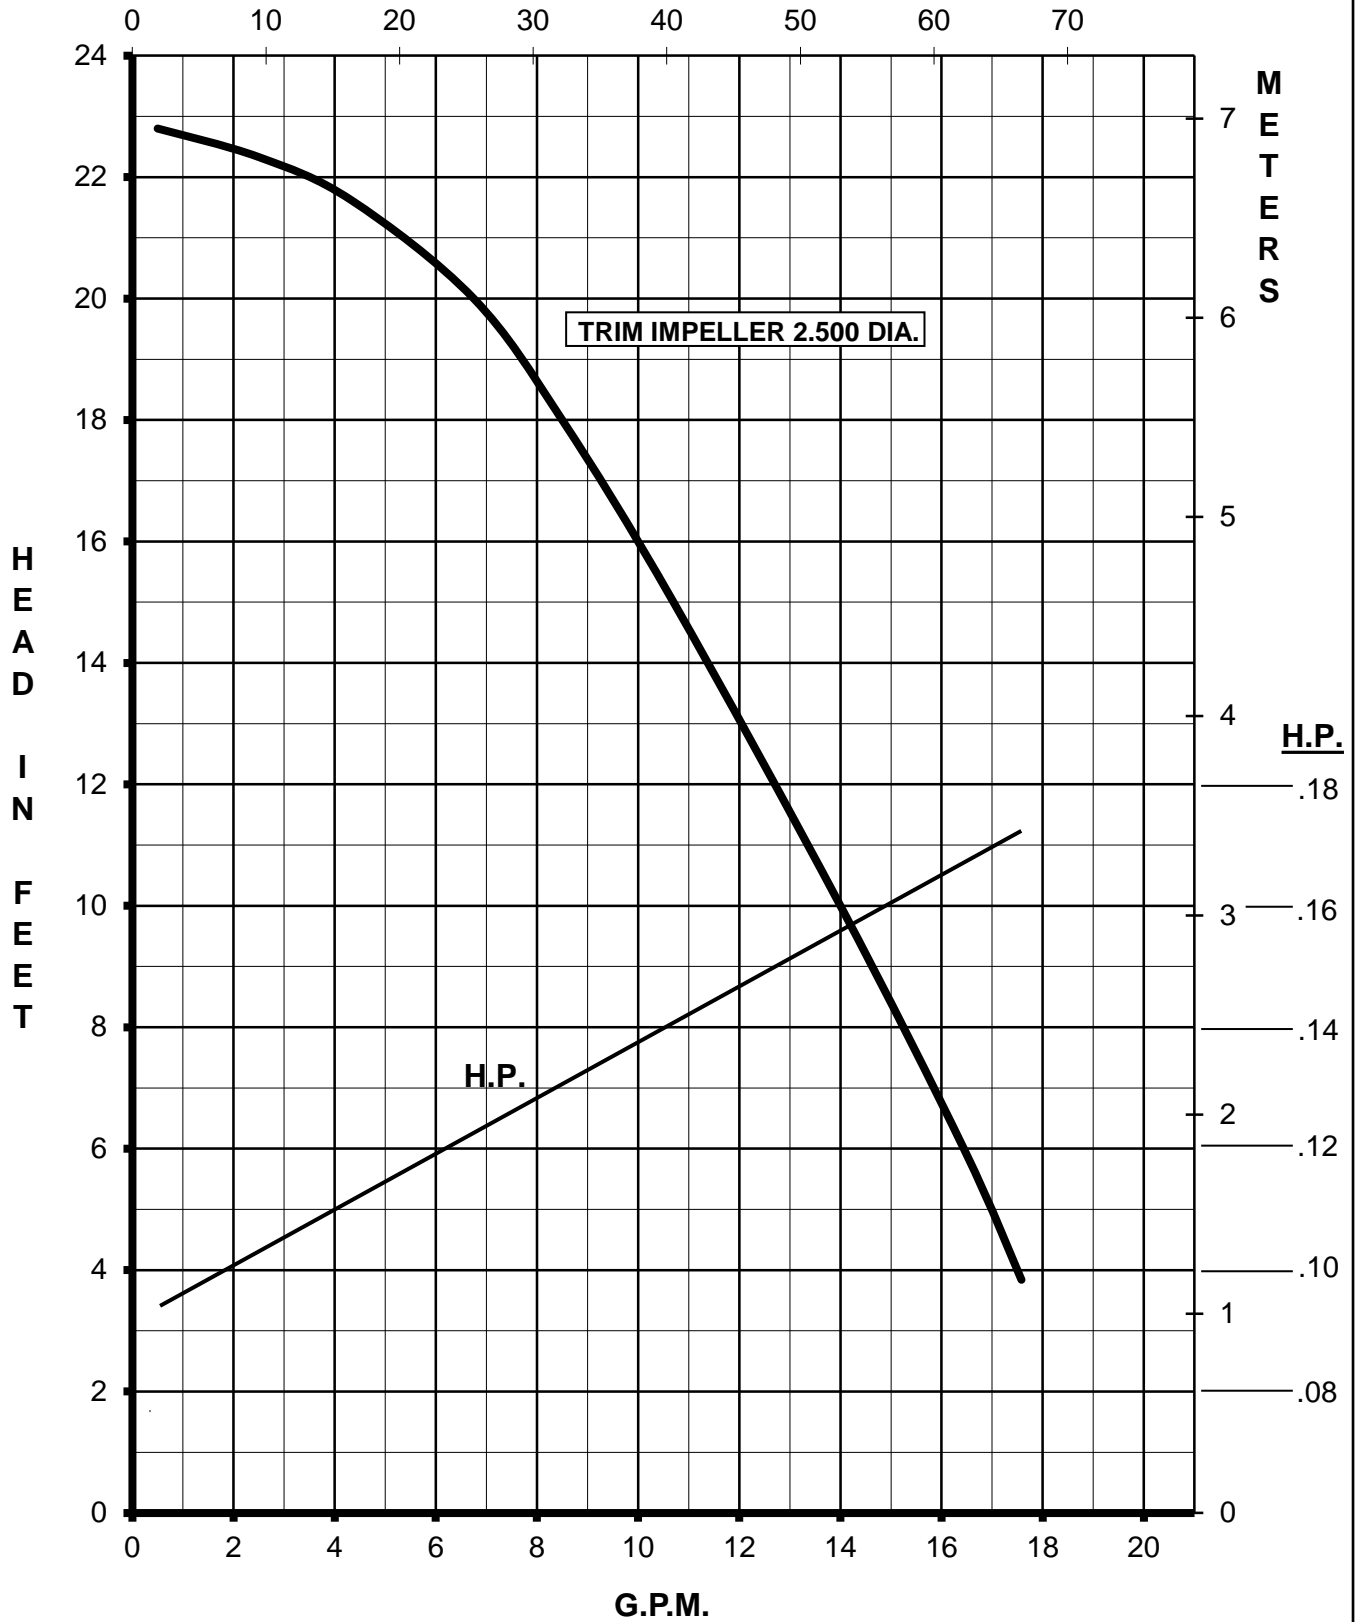

MARCH PUMPS

TE-5S-MD
115/230V 1PH 60HZ

L.P.M.

MARCH PUMPS

TE-5S-MD
FULL SIZE IMPELLER 2.875 DIA.
115/230V 1PH 60HZ

L.P.M.

MARCH PUMPS

TE-5S-MD
TRIM IMPELLER 2.625 DIA.
115/230V 1PH 60HZ

L.P.M.

MARCH PUMPS

TE-5S-MD
TRIM IMPELLER 2.500 DIA.
115/230V 1PH 60HZ

L.P.M.

MARCH PUMPS

TE-5S-MD
TRIM IMPELLER 2.375 DIA.
115/230V 1PH 60HZ

L.P.M.

MARCH PUMPS

TE-5S-MD
TRIM IMPELLER 2.250 DIA.
115/230V 1PH 60HZ

L.P.M.

MARCH PUMPS

TE-5S-MD
TRIM IMPELLER 2.125 DIA.
115/230V 1PH 60HZ

L.P.M.