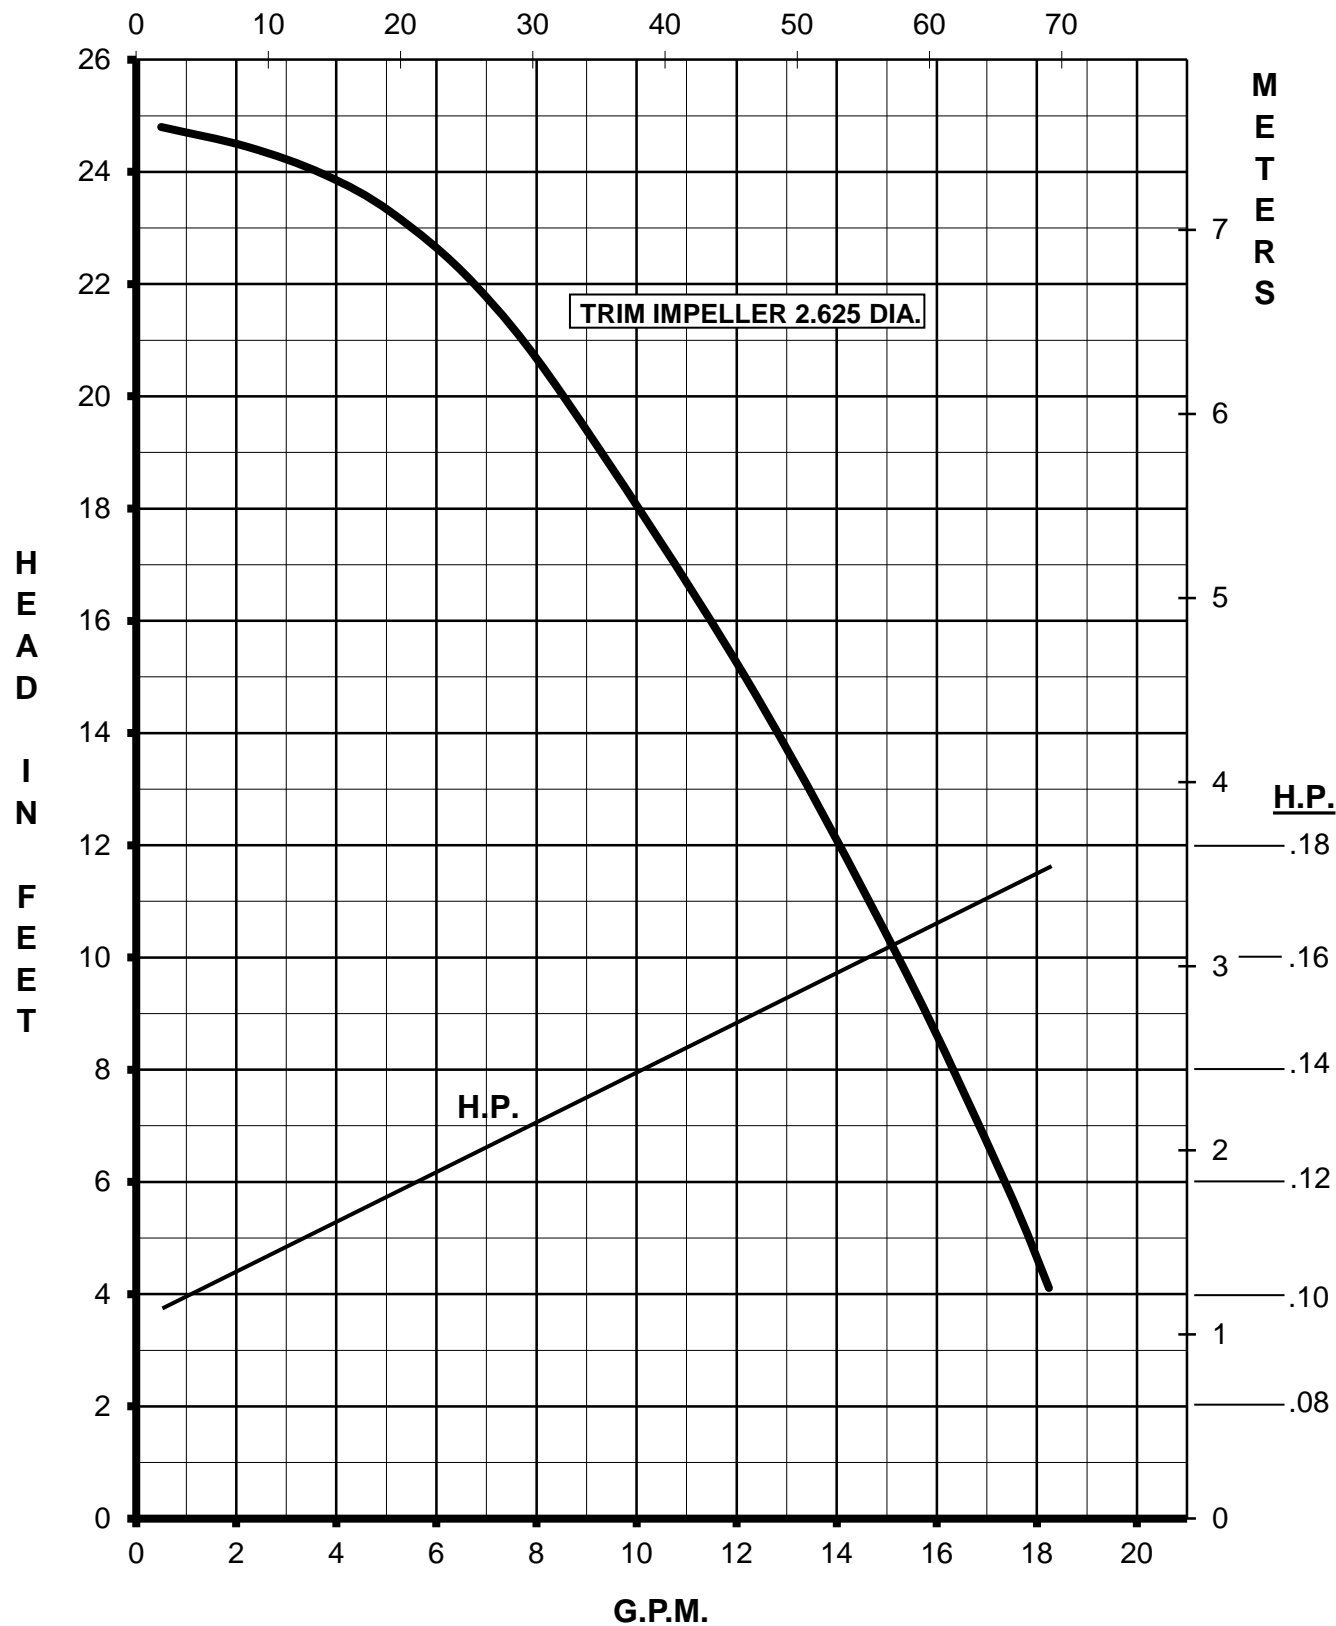

MARCH PUMPS

TE-5S-MD
115/230V 1PH 60HZ

L.P.M.

MARCH PUMPS

TE-5S-MD
FULL SIZE IMPELLER 2.875 DIA.
115/230V 1PH 60HZ

L.P.M.

MARCH PUMPS

TE-5S-MD
TRIM IMPELLER 2.625 DIA.
115/230V 1PH 60HZ

L.P.M.

MARCH PUMPS

TE-5S-MD
TRIM IMPELLER 2.500 DIA.
115/230V 1PH 60HZ

L.P.M.

MARCH PUMPS

TE-5S-MD
TRIM IMPELLER 2.375 DIA.
115/230V 1PH 60HZ

L.P.M.

MARCH PUMPS

TE-5S-MD
TRIM IMPELLER 2.250 DIA.
115/230V 1PH 60HZ

L.P.M.

MARCH PUMPS

TE-5S-MD
TRIM IMPELLER 2.125 DIA.
115/230V 1PH 60HZ

L.P.M.