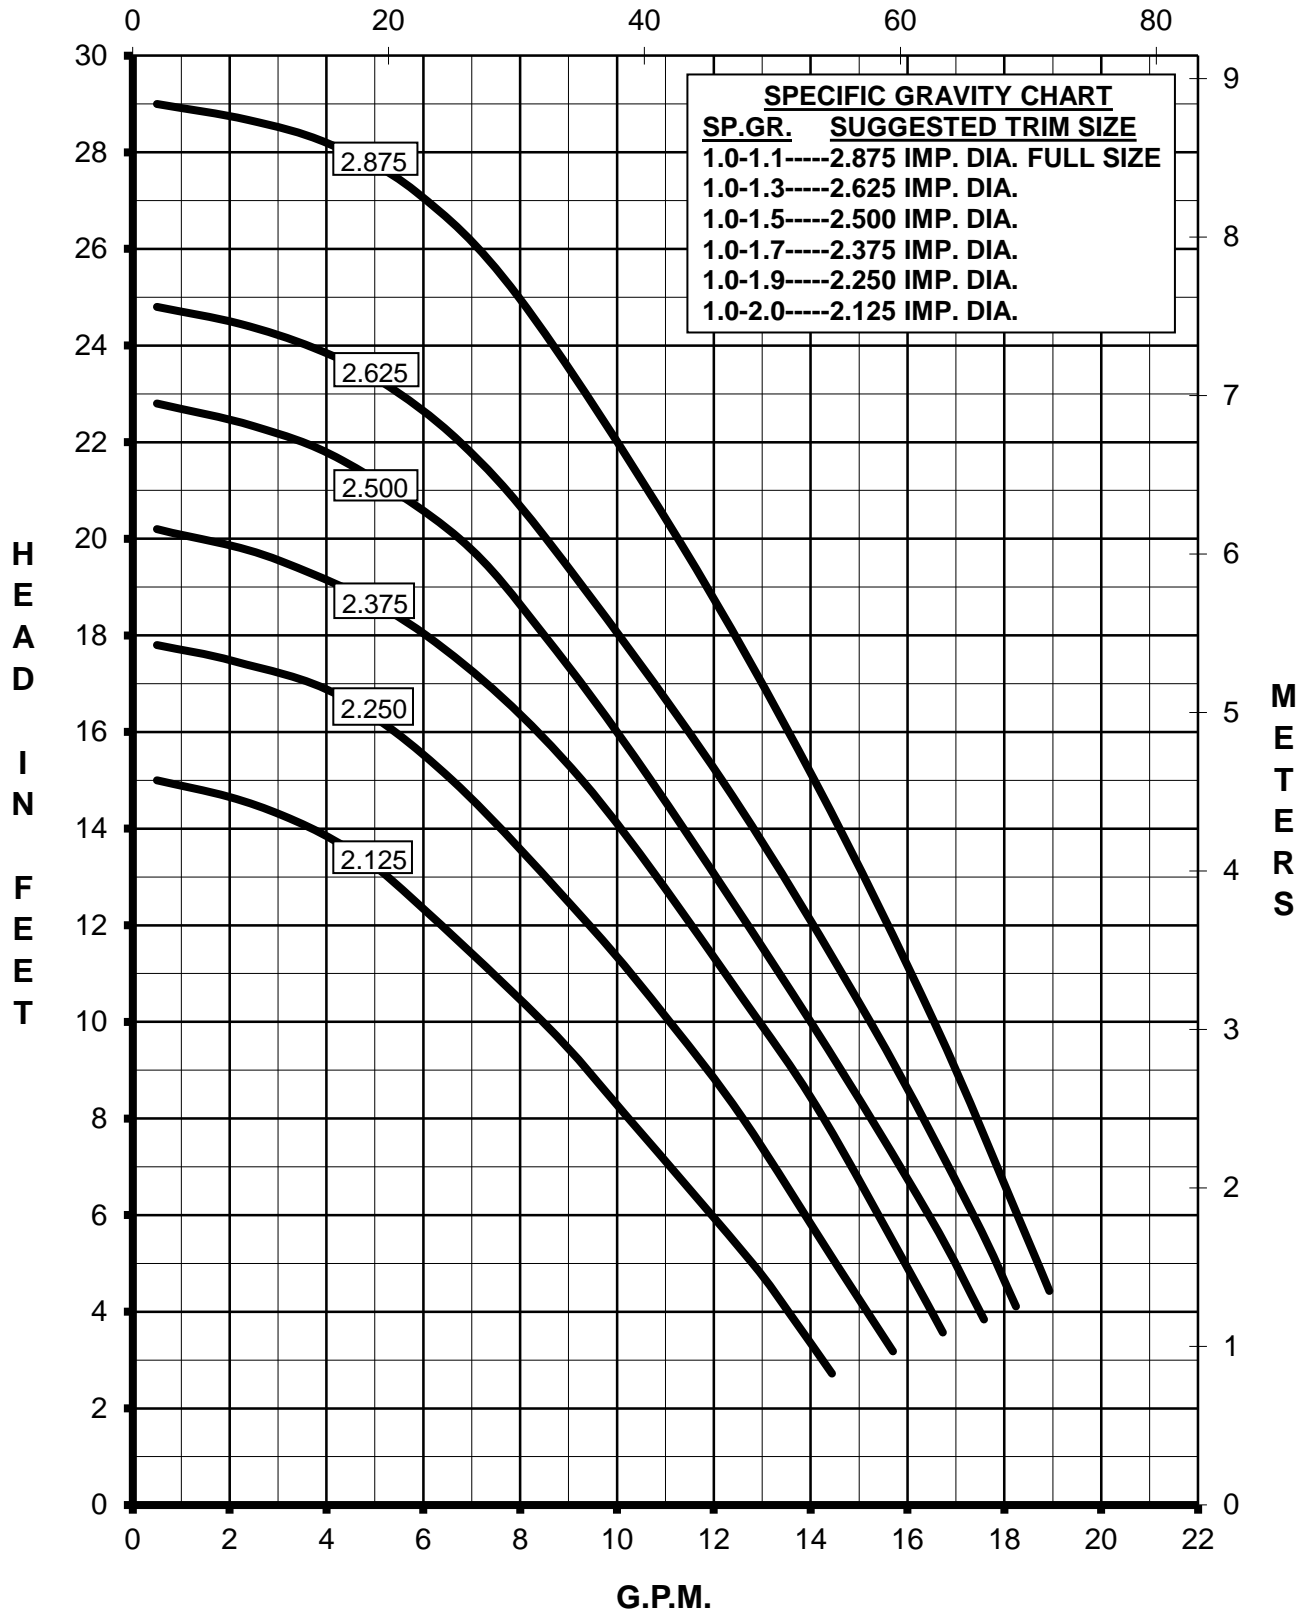

MARCH PUMPS

TE-5S-MD
115/230V 1PH 60HZ

L.P.M.

MARCH PUMPS

TE-5S-MD
FULL SIZE IMPELLER 2.875 DIA.
115/230V 1PH 60HZ

L.P.M.

MARCH PUMPS

TE-5S-MD
TRIM IMPELLER 2.625 DIA.
115/230V 1PH 60HZ

L.P.M.

MARCH PUMPS

TE-5S-MD
TRIM IMPELLER 2.500 DIA.
115/230V 1PH 60HZ

L.P.M.

MARCH PUMPS

TE-5S-MD
TRIM IMPELLER 2.375 DIA.
115/230V 1PH 60HZ

L.P.M.

MARCH PUMPS

TE-5S-MD
TRIM IMPELLER 2.250 DIA.
115/230V 1PH 60HZ

L.P.M.

MARCH PUMPS

TE-5S-MD
TRIM IMPELLER 2.125 DIA.
115/230V 1PH 60HZ

L.P.M.