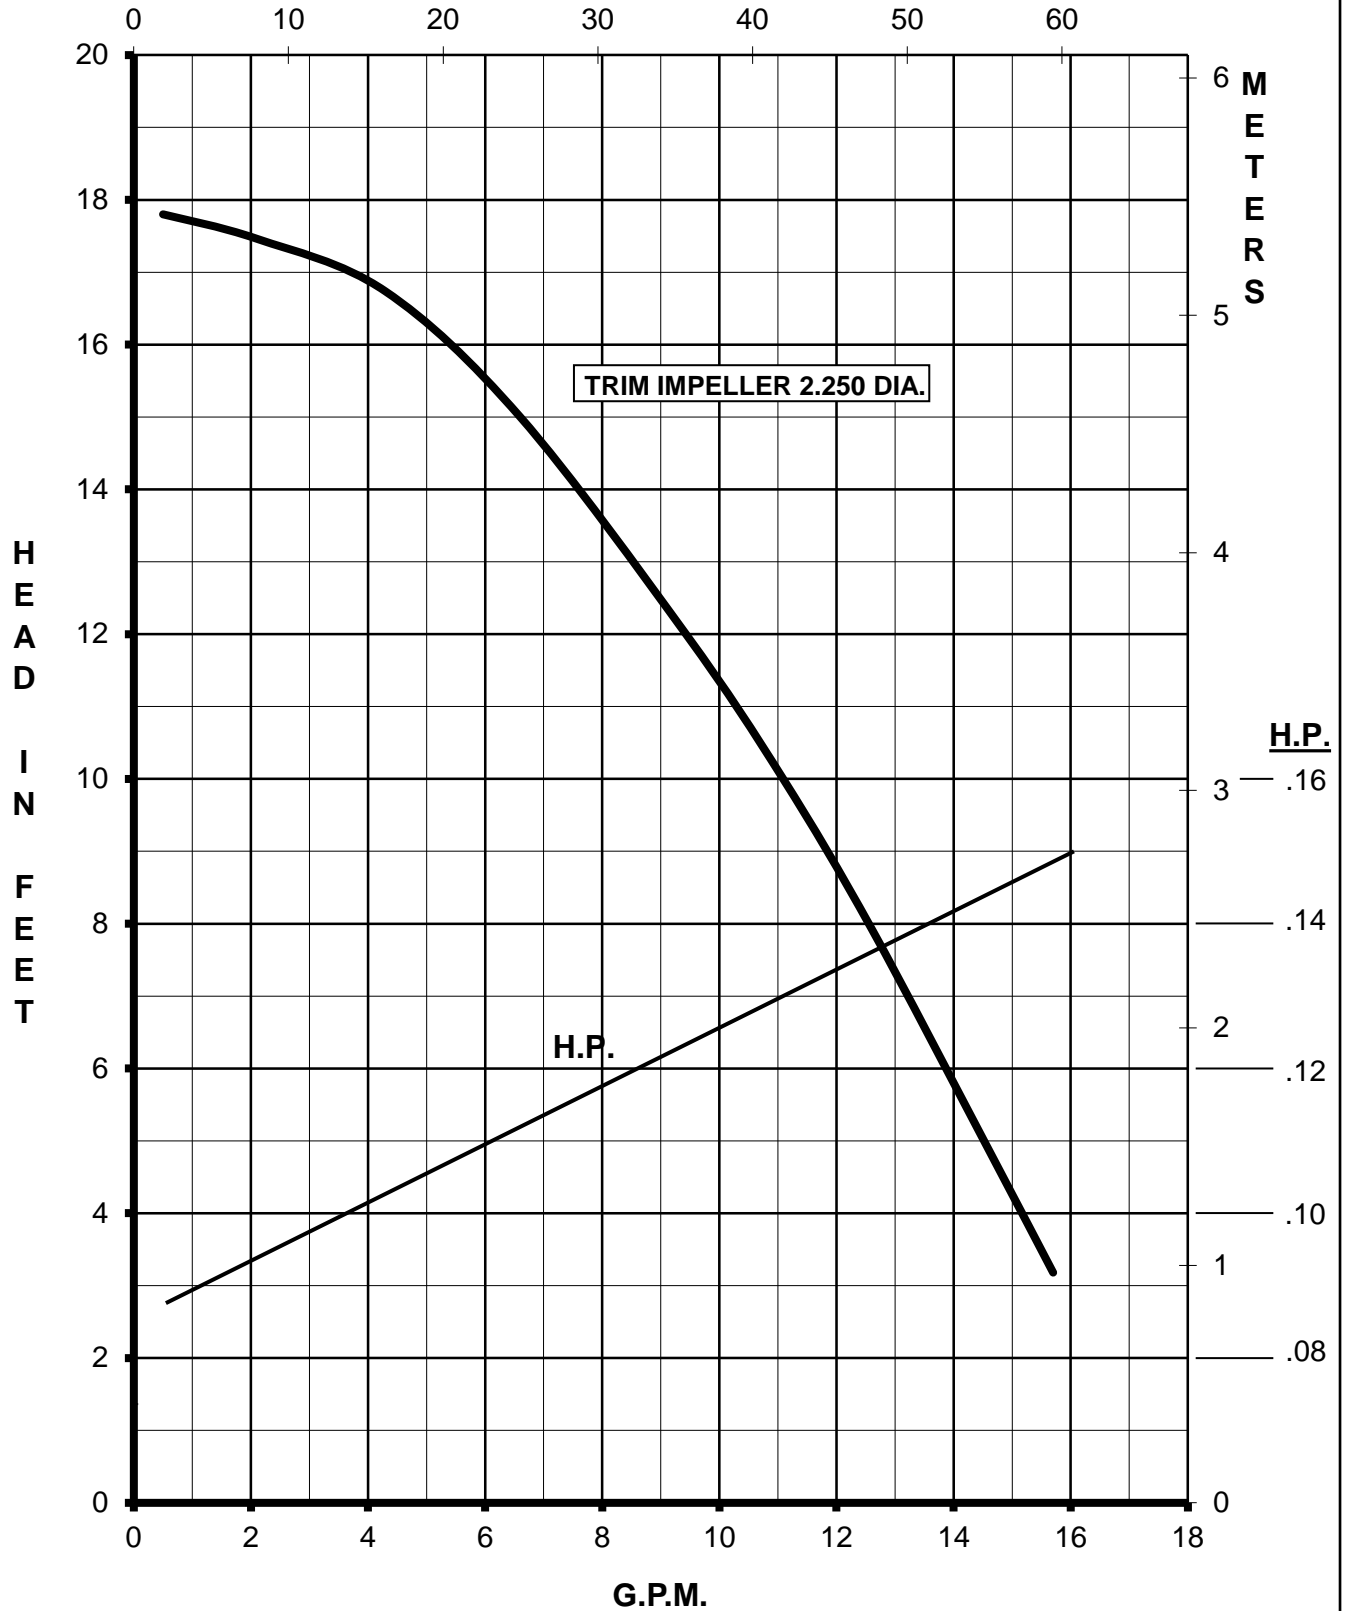

MARCH PUMPS

TE-5S-MD
115/230V 1PH 60HZ

L.P.M.

MARCH PUMPS

TE-5S-MD
FULL SIZE IMPELLER 2.875 DIA.
115/230V 1PH 60HZ

L.P.M.

MARCH PUMPS

TE-5S-MD
TRIM IMPELLER 2.625 DIA.
115/230V 1PH 60HZ

L.P.M.

MARCH PUMPS

TE-5S-MD
TRIM IMPELLER 2.500 DIA.
115/230V 1PH 60HZ

L.P.M.

MARCH PUMPS

TE-5S-MD
TRIM IMPELLER 2.375 DIA.
115/230V 1PH 60HZ

L.P.M.

MARCH PUMPS

TE-5S-MD
TRIM IMPELLER 2.250 DIA.
115/230V 1PH 60HZ

L.P.M.

MARCH PUMPS

TE-5S-MD
TRIM IMPELLER 2.125 DIA.
115/230V 1PH 60HZ

L.P.M.