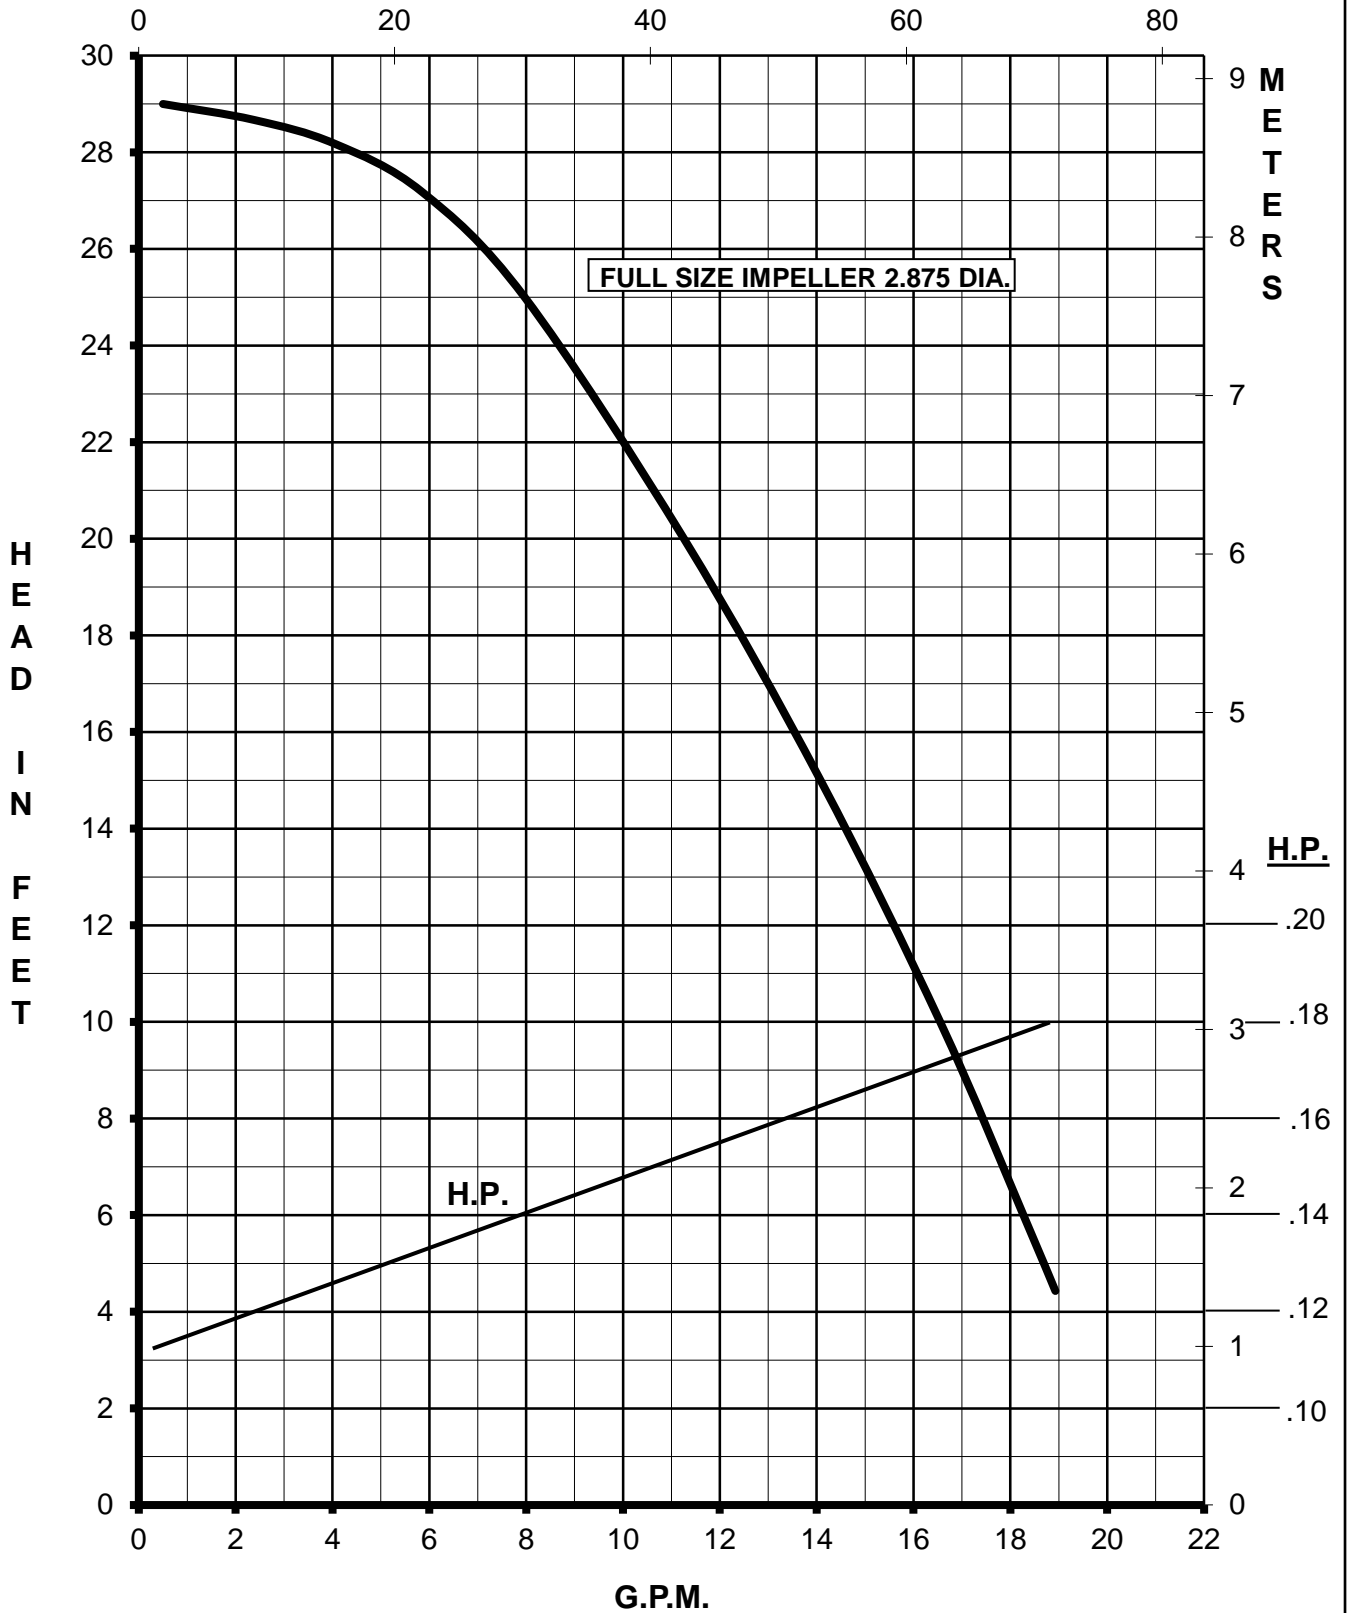

MARCH PUMPS

TE-5S-MD
115/230V 1PH 60HZ

L.P.M.

MARCH PUMPS

TE-5S-MD
FULL SIZE IMPELLER 2.875 DIA.
115/230V 1PH 60HZ

L.P.M.

MARCH PUMPS

TE-5S-MD
TRIM IMPELLER 2.625 DIA.
115/230V 1PH 60HZ

L.P.M.

MARCH PUMPS

TE-5S-MD
TRIM IMPELLER 2.500 DIA.
115/230V 1PH 60HZ

L.P.M.

MARCH PUMPS

TE-5S-MD
TRIM IMPELLER 2.375 DIA.
115/230V 1PH 60HZ

L.P.M.

MARCH PUMPS

TE-5S-MD
TRIM IMPELLER 2.250 DIA.
115/230V 1PH 60HZ

L.P.M.

MARCH PUMPS

TE-5S-MD
TRIM IMPELLER 2.125 DIA.
115/230V 1PH 60HZ

L.P.M.