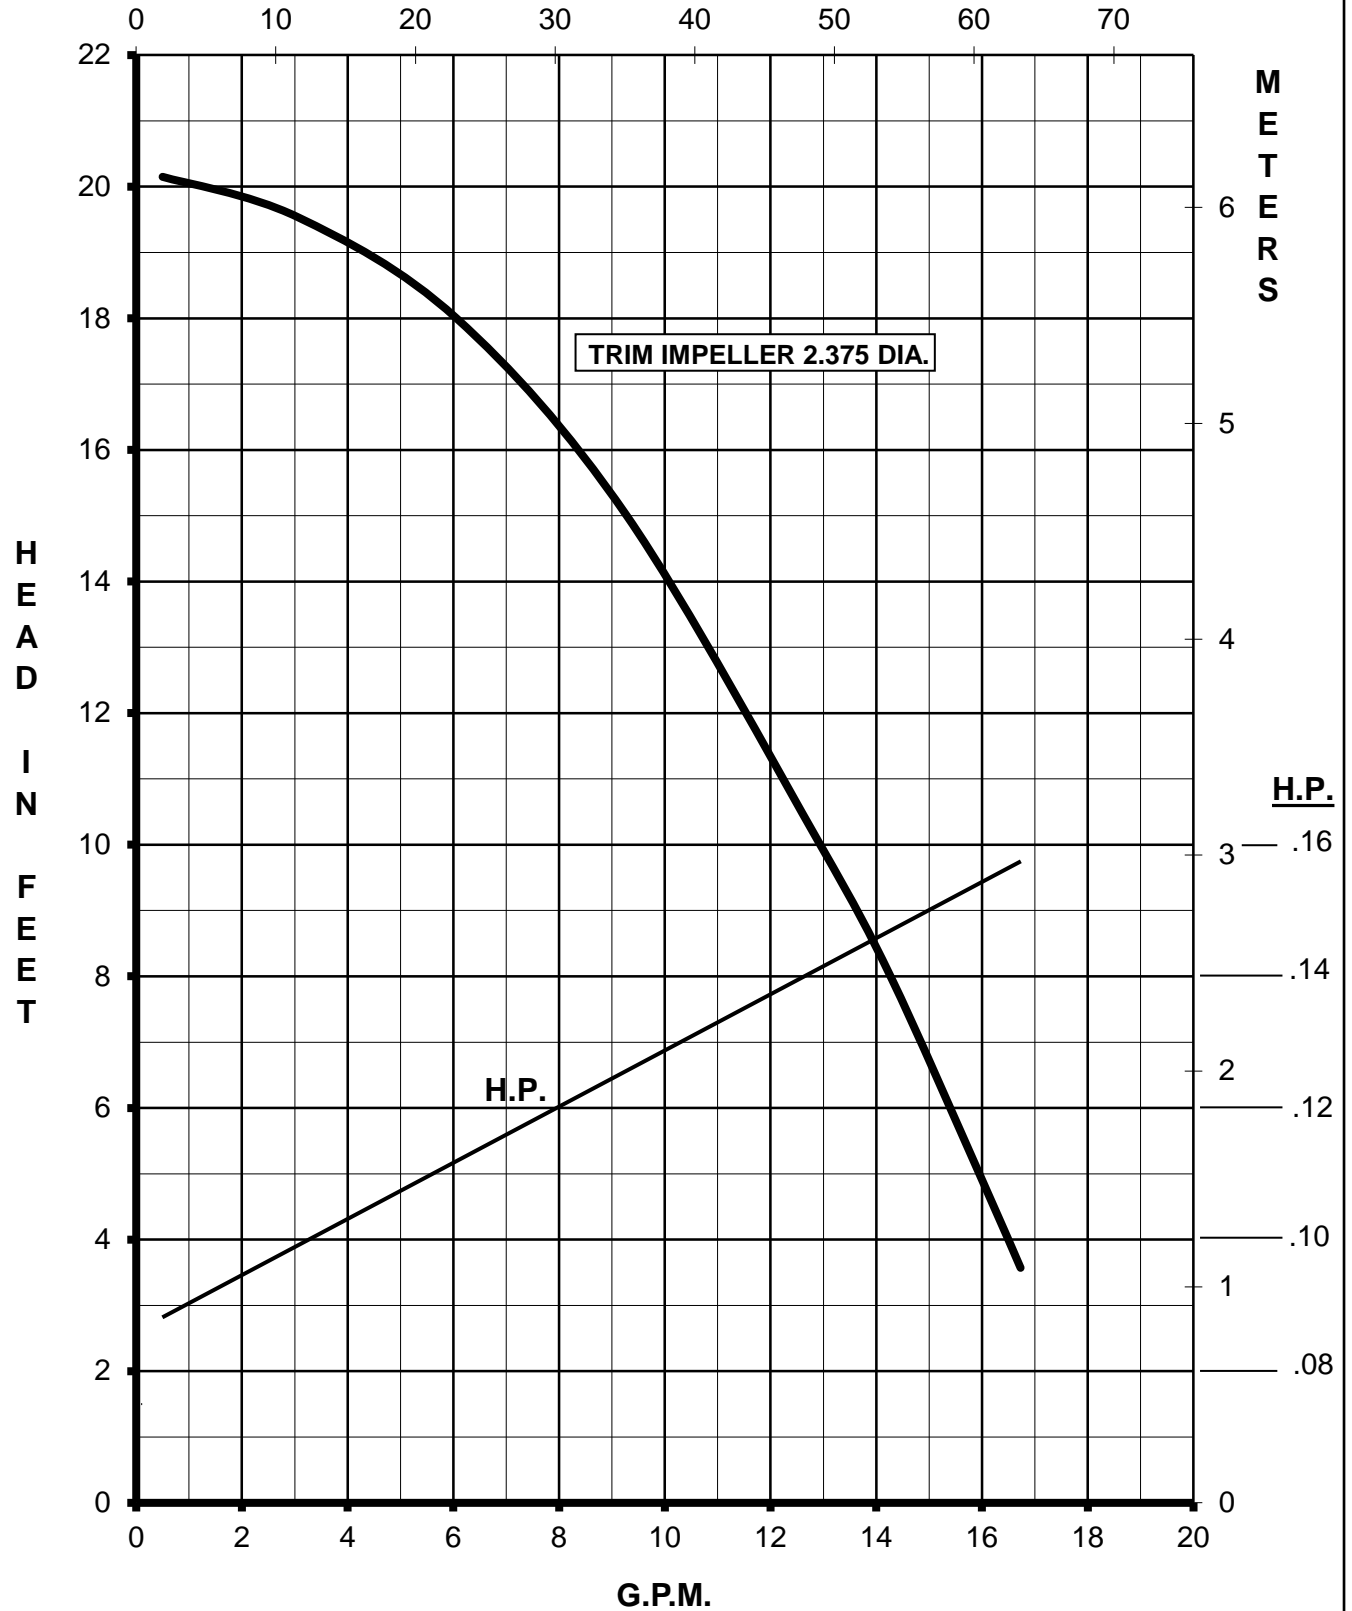

MARCH PUMPS

TE-5S-MD
115/230V 1PH 60HZ

L.P.M.

MARCH PUMPS

TE-5S-MD
FULL SIZE IMPELLER 2.875 DIA.
115/230V 1PH 60HZ

L.P.M.

MARCH PUMPS

TE-5S-MD
TRIM IMPELLER 2.625 DIA.
115/230V 1PH 60HZ

L.P.M.

MARCH PUMPS

TE-5S-MD
TRIM IMPELLER 2.500 DIA.
115/230V 1PH 60HZ

L.P.M.

MARCH PUMPS

TE-5S-MD
TRIM IMPELLER 2.375 DIA.
115/230V 1PH 60HZ

L.P.M.

MARCH PUMPS

TE-5S-MD
TRIM IMPELLER 2.250 DIA.
115/230V 1PH 60HZ

L.P.M.

MARCH PUMPS

TE-5S-MD
TRIM IMPELLER 2.125 DIA.
115/230V 1PH 60HZ

L.P.M.