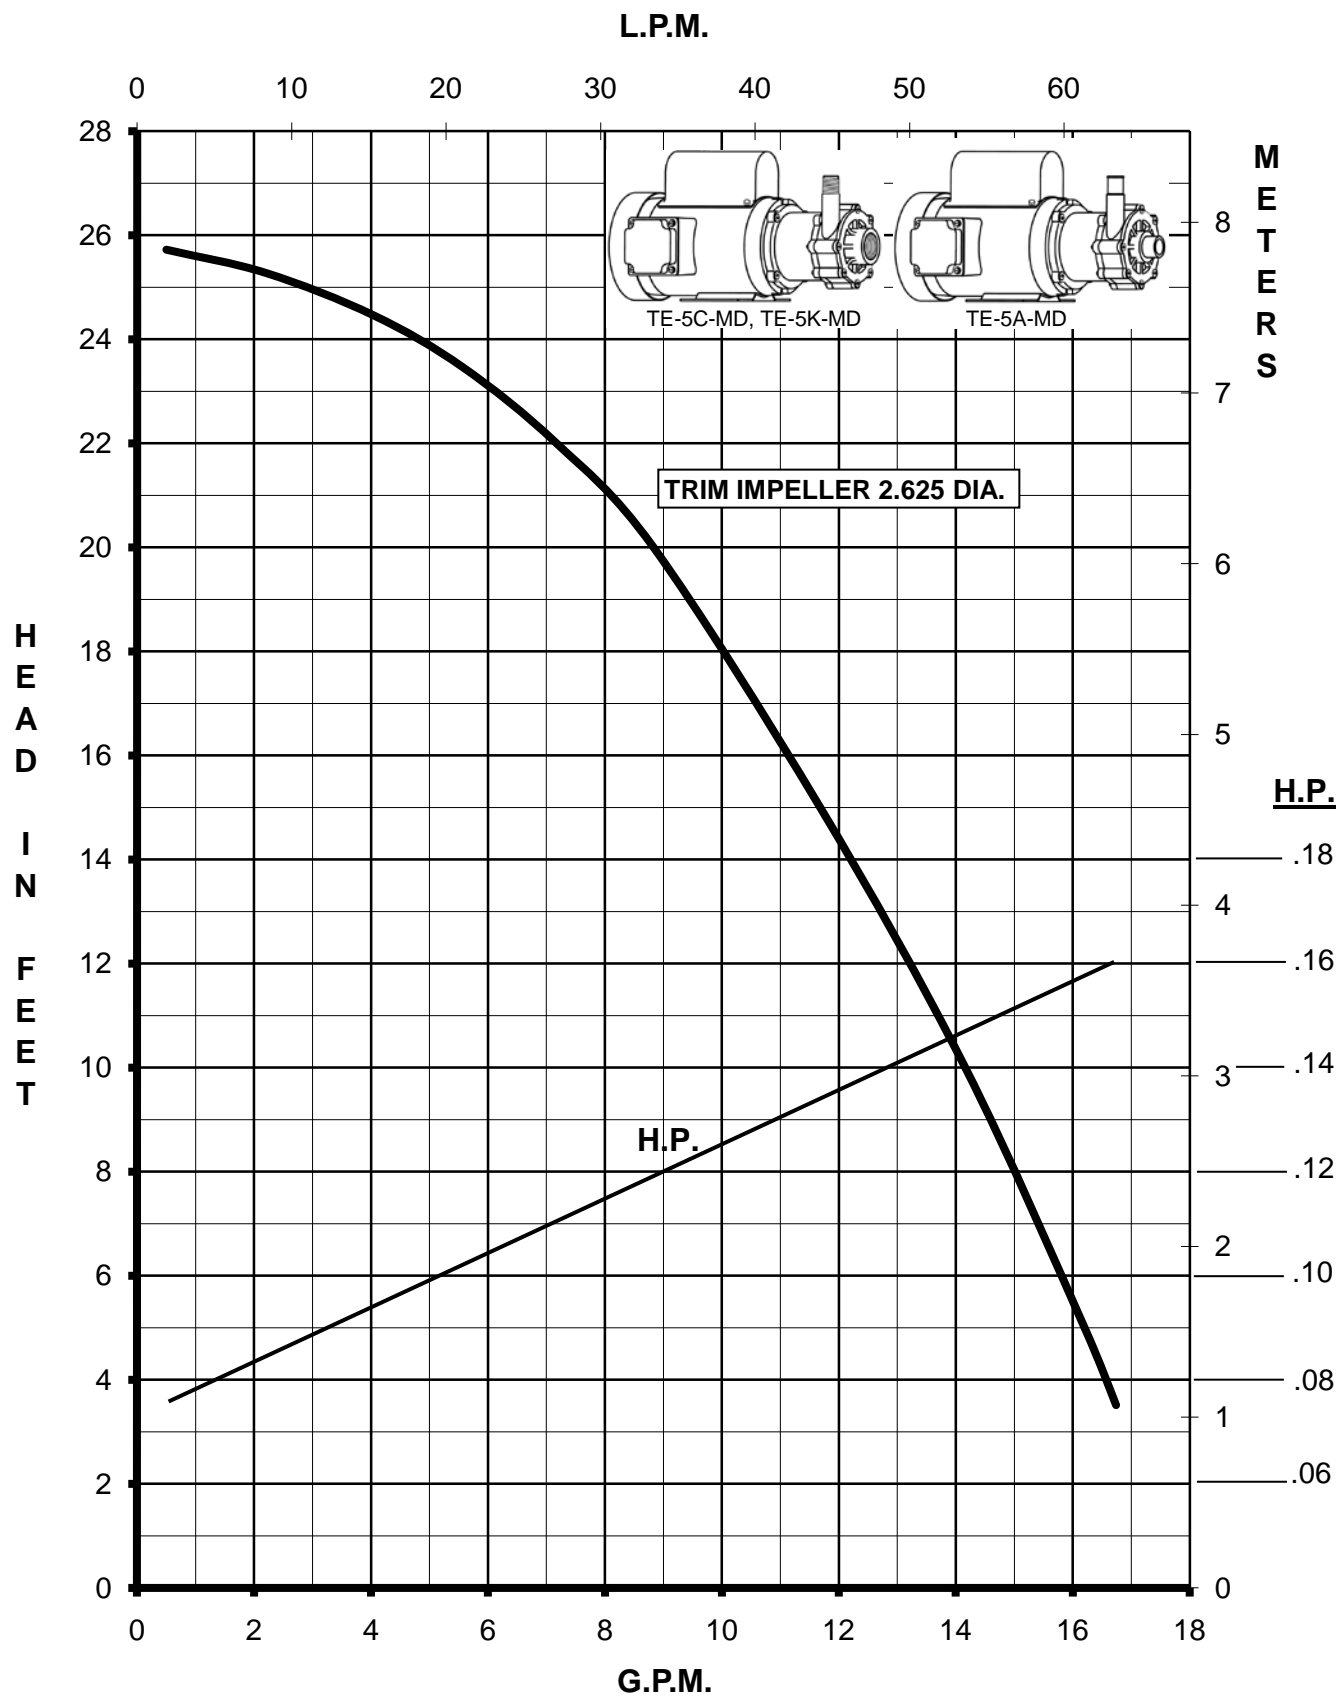

# MARCH PUMPS

**TE-5C-MD, TE-5A-MD, TE-5K-MD**  
FULL SIZE IMPELLER 2.875 DIA.  
115/230V 1PH 60HZ

## TE-5C-MD, TE-5A-MD, TE-5K-MD TRIM IMPELLER 2.625 DIA. 115/230V 1PH 60HZ