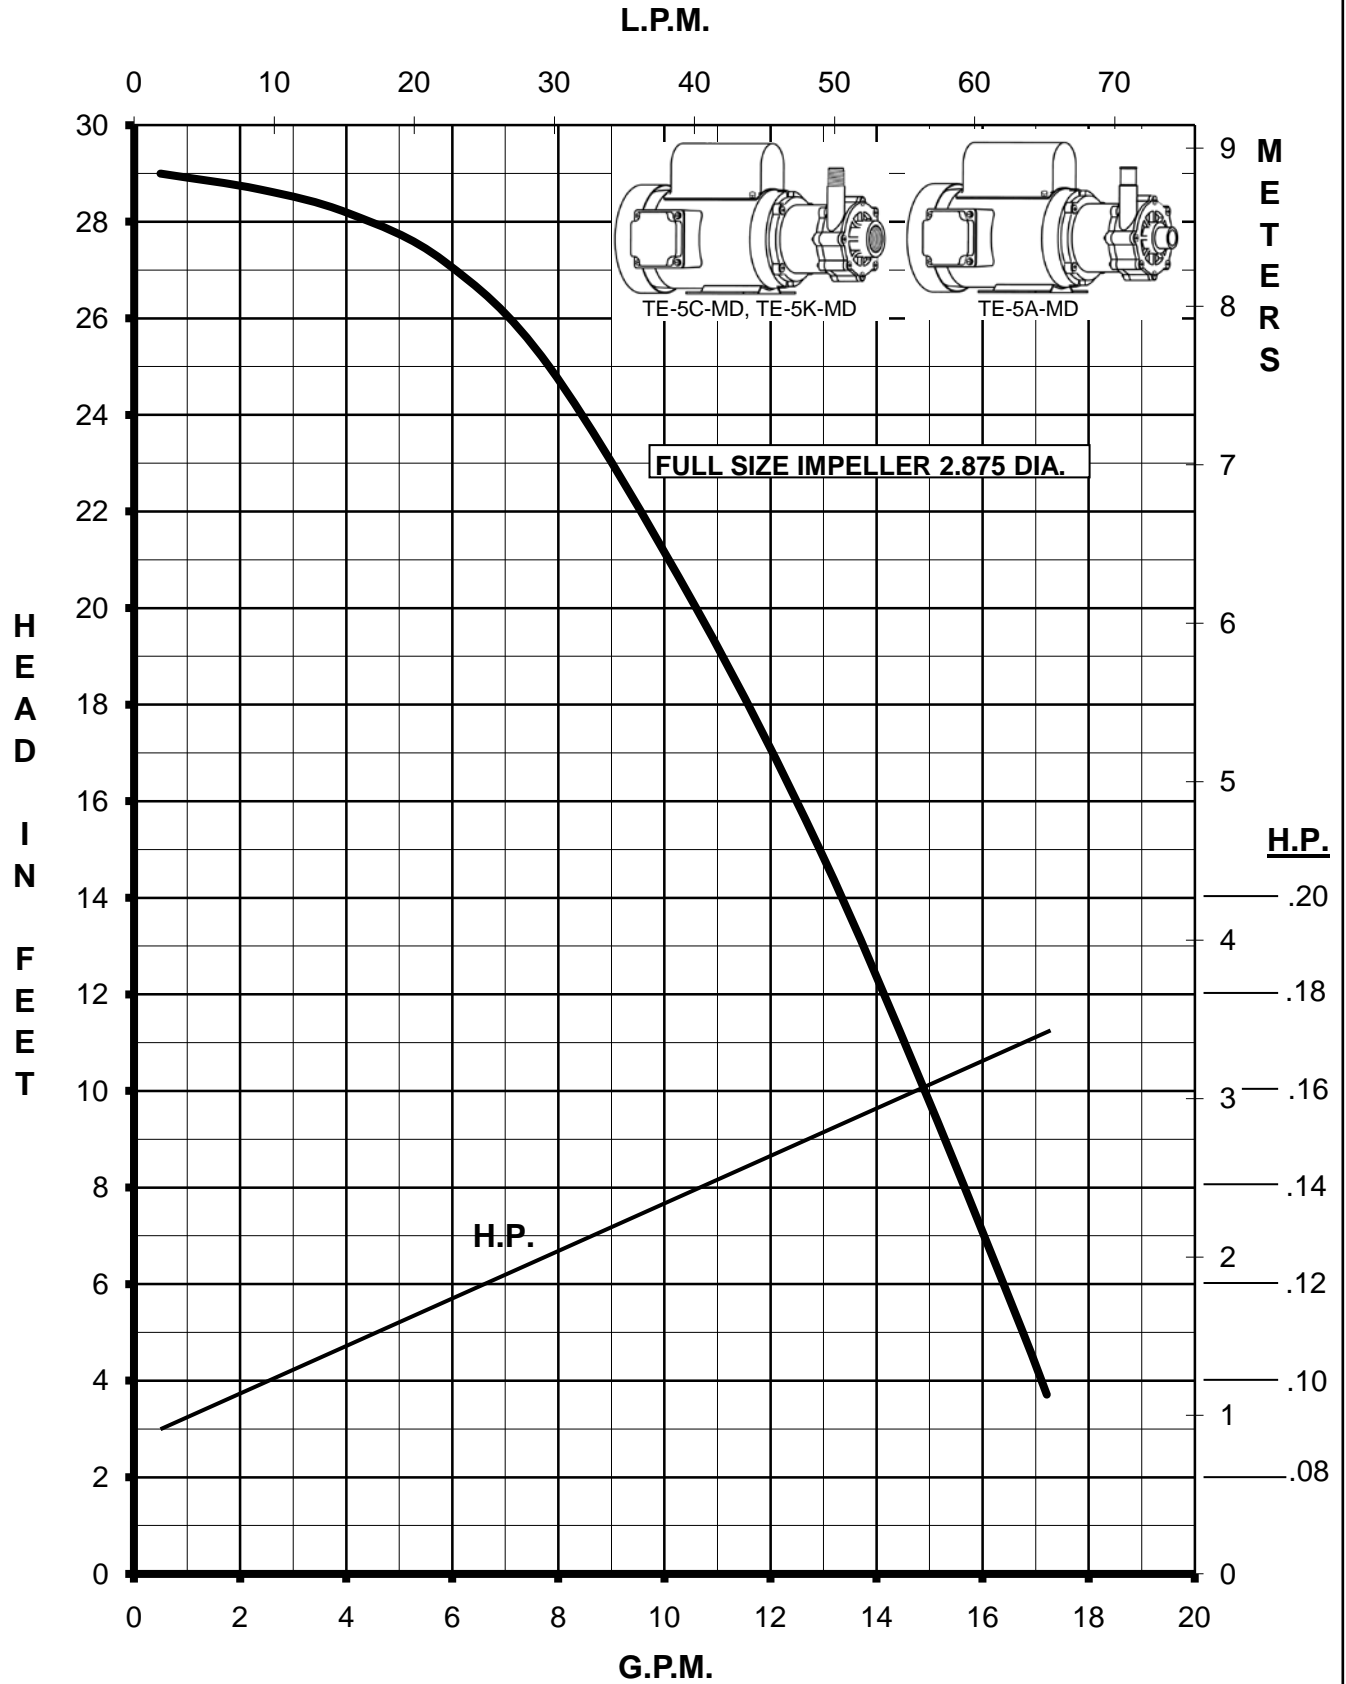

## TE-5C-MD, TE-5A-MD, TE-5K-MD 115/230V 1PH 60HZ

L.P.M.

# MARCH PUMPS

**TE-5C-MD, TE-5A-MD, TE-5K-MD**  
FULL SIZE IMPELLER 2.875 DIA.  
115/230V 1PH 60HZ

## TE-5C-MD, TE-5A-MD, TE-5K-MD TRIM IMPELLER 2.625 DIA. 115/230V 1PH 60HZ