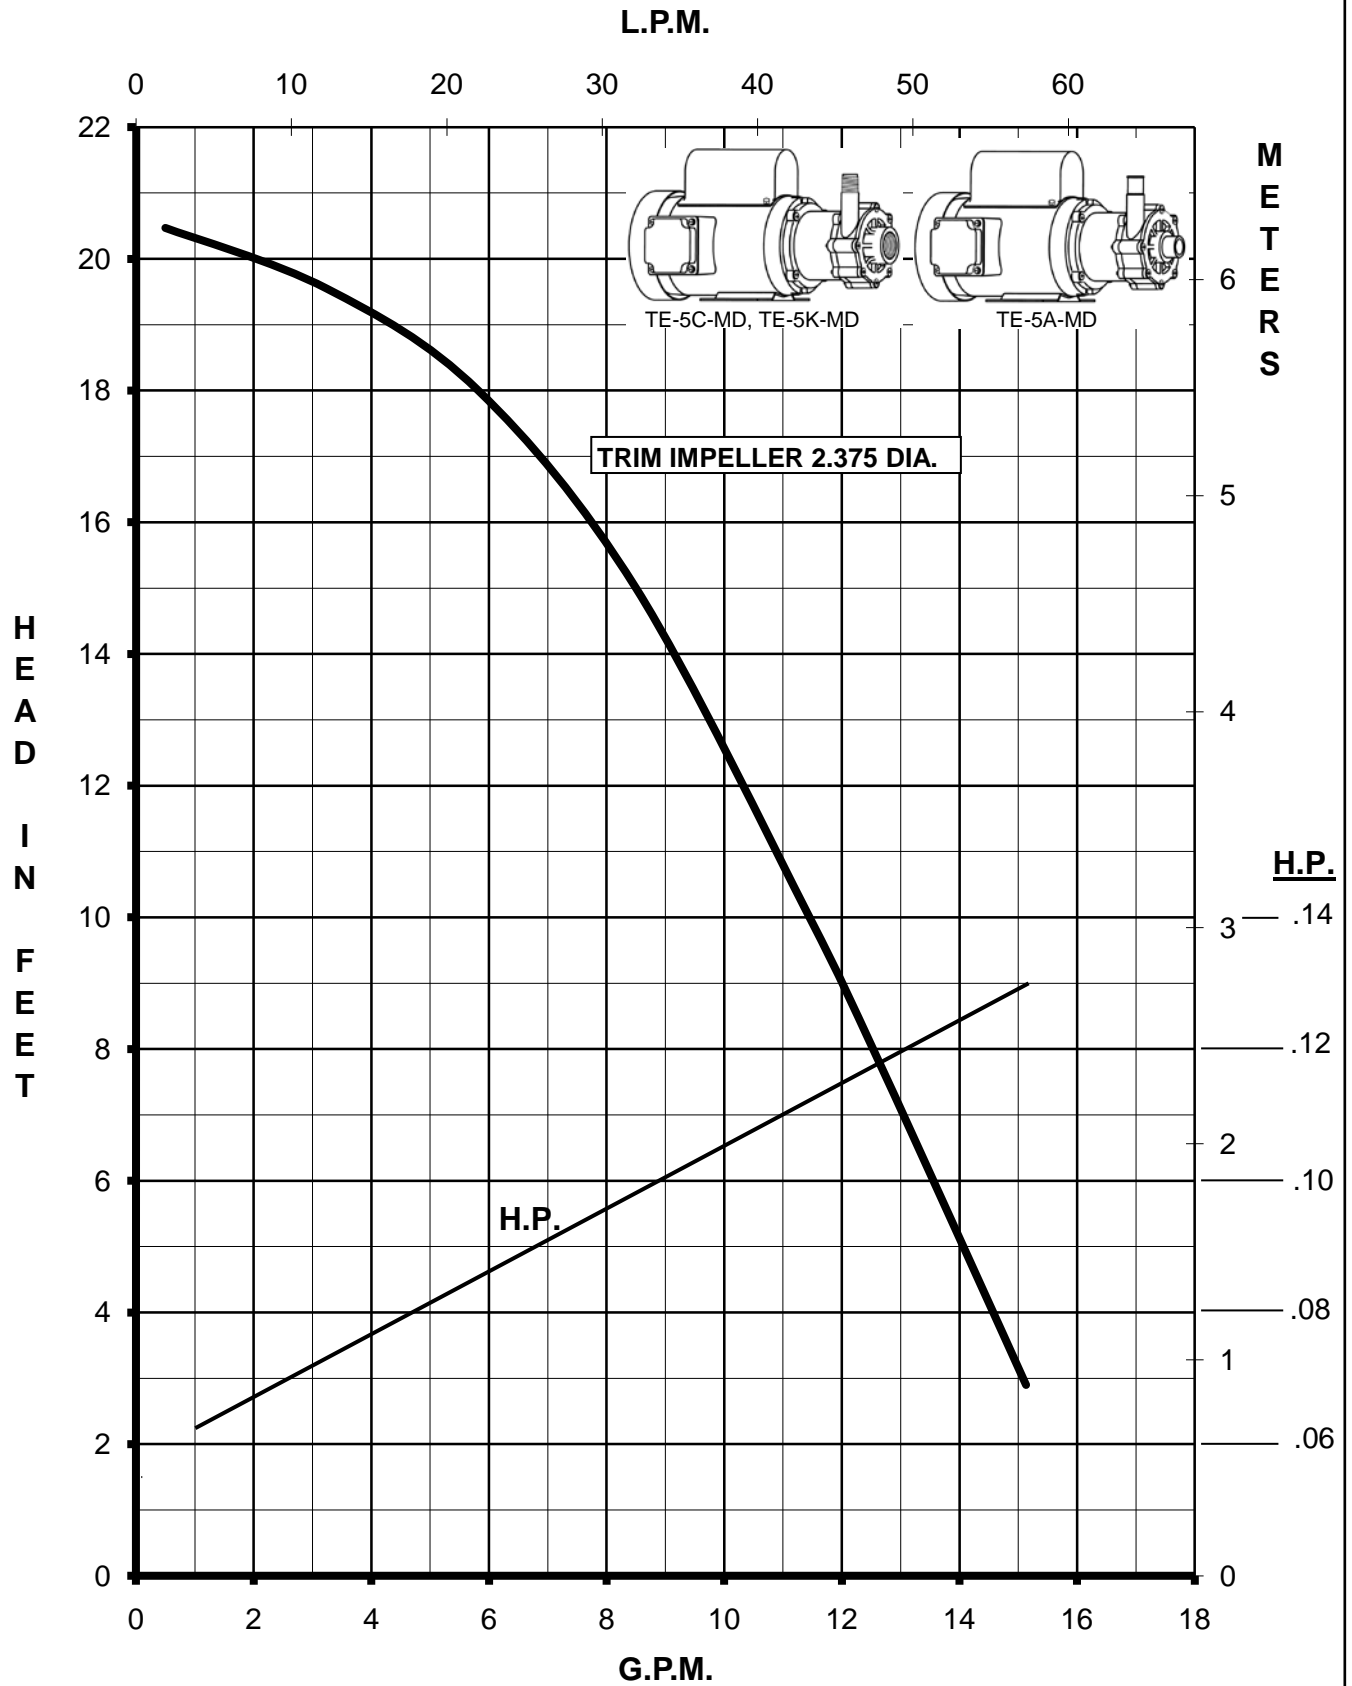

## TE-5C-MD, TE-5A-MD, TE-5K-MD TRIM IMPELLER 2.625 DIA. 115/230V 1PH 60HZ

# MARCH PUMPS

**TE-5C-MD, TE-5A-MD, TE-5K-MD**  
TRIM IMPELLER 2.500 DIA.  
115/230V 1PH 60HZ

# MARCH PUMPS

**TE-5C-MD, TE-5A-MD, TE-5K-MD**  
TRIM IMPELLER 2.375 DIA.  
115/230V 1PH 60HZ