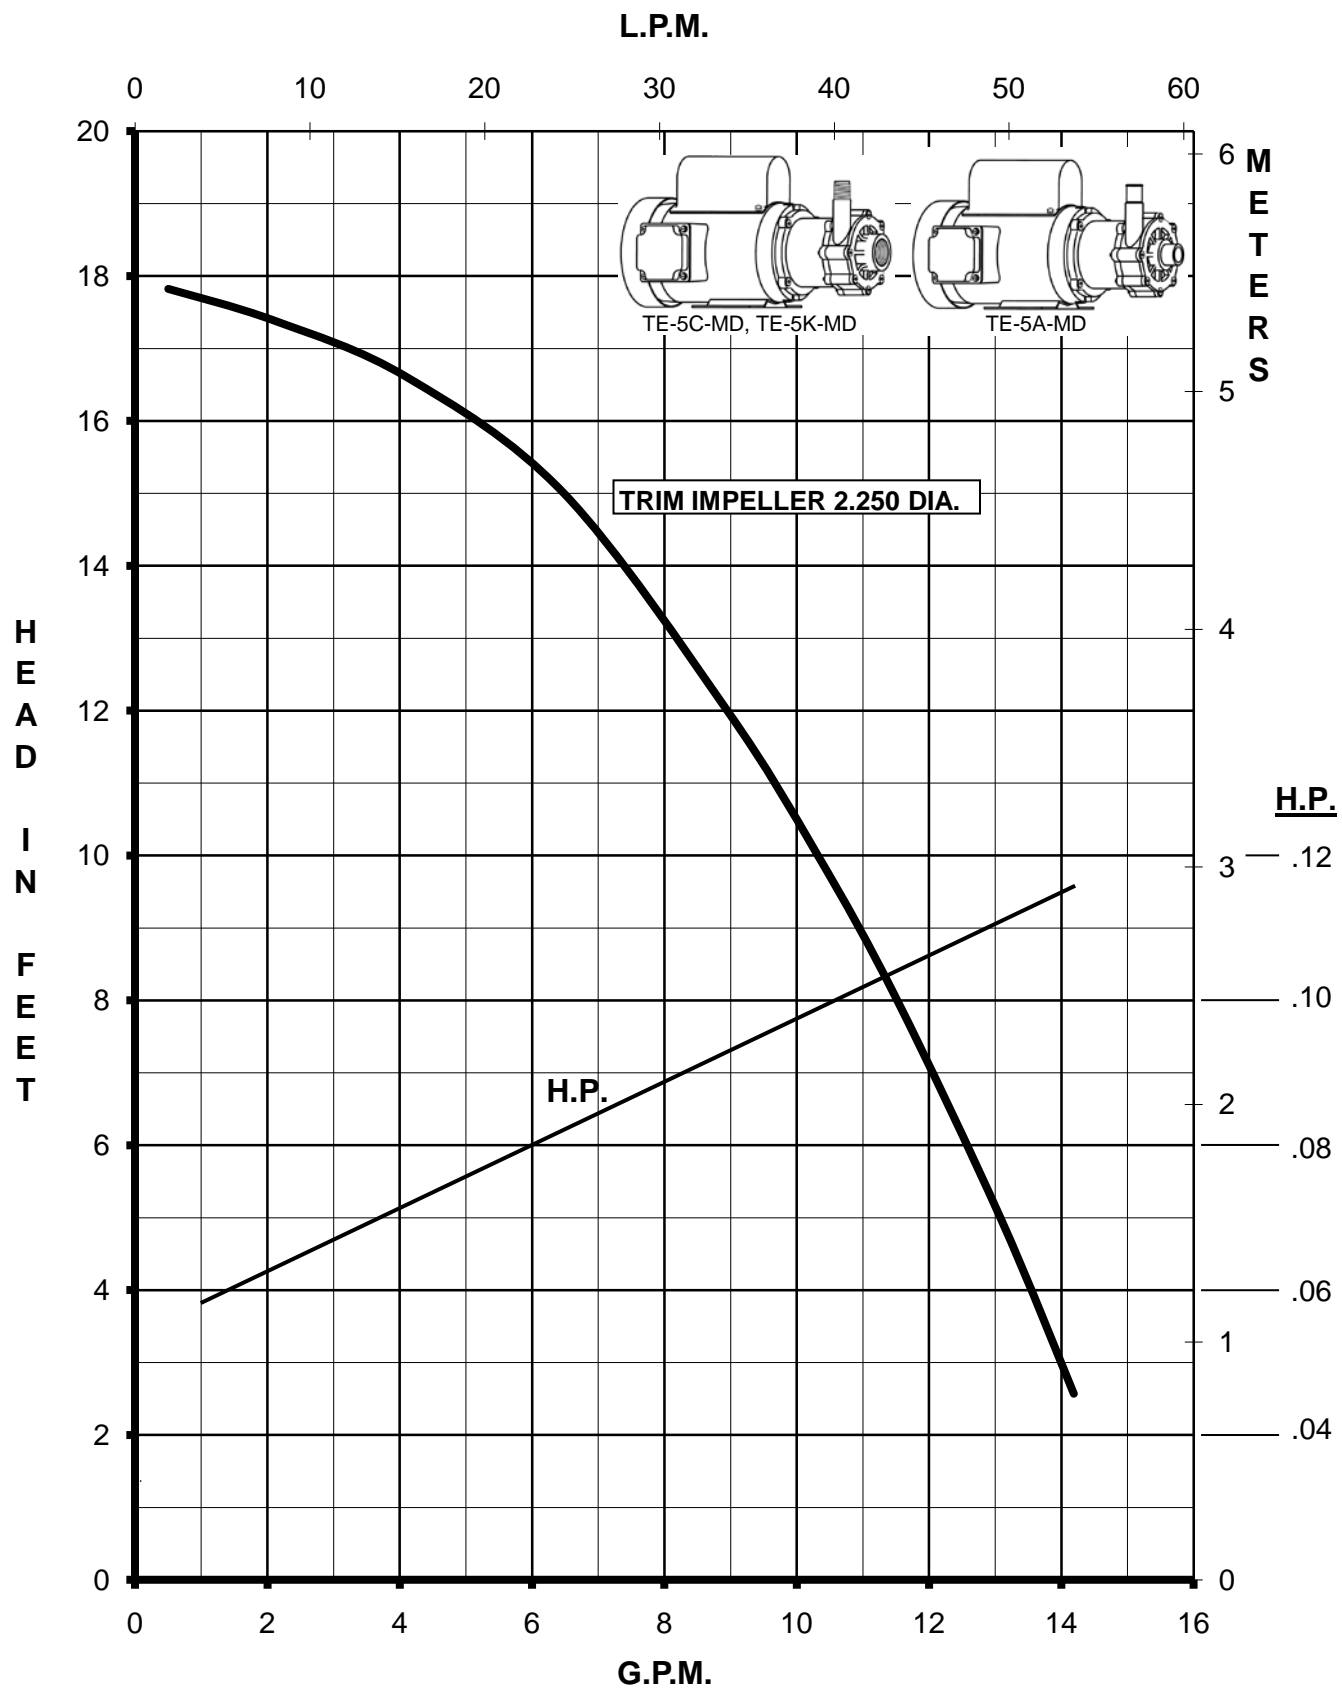

MARCH PUMPS

TE-5C-MD, TE-5A-MD, TE-5K-MD TRIM IMPELLER 2.250 DIA. 115/230V 1PH 60HZ