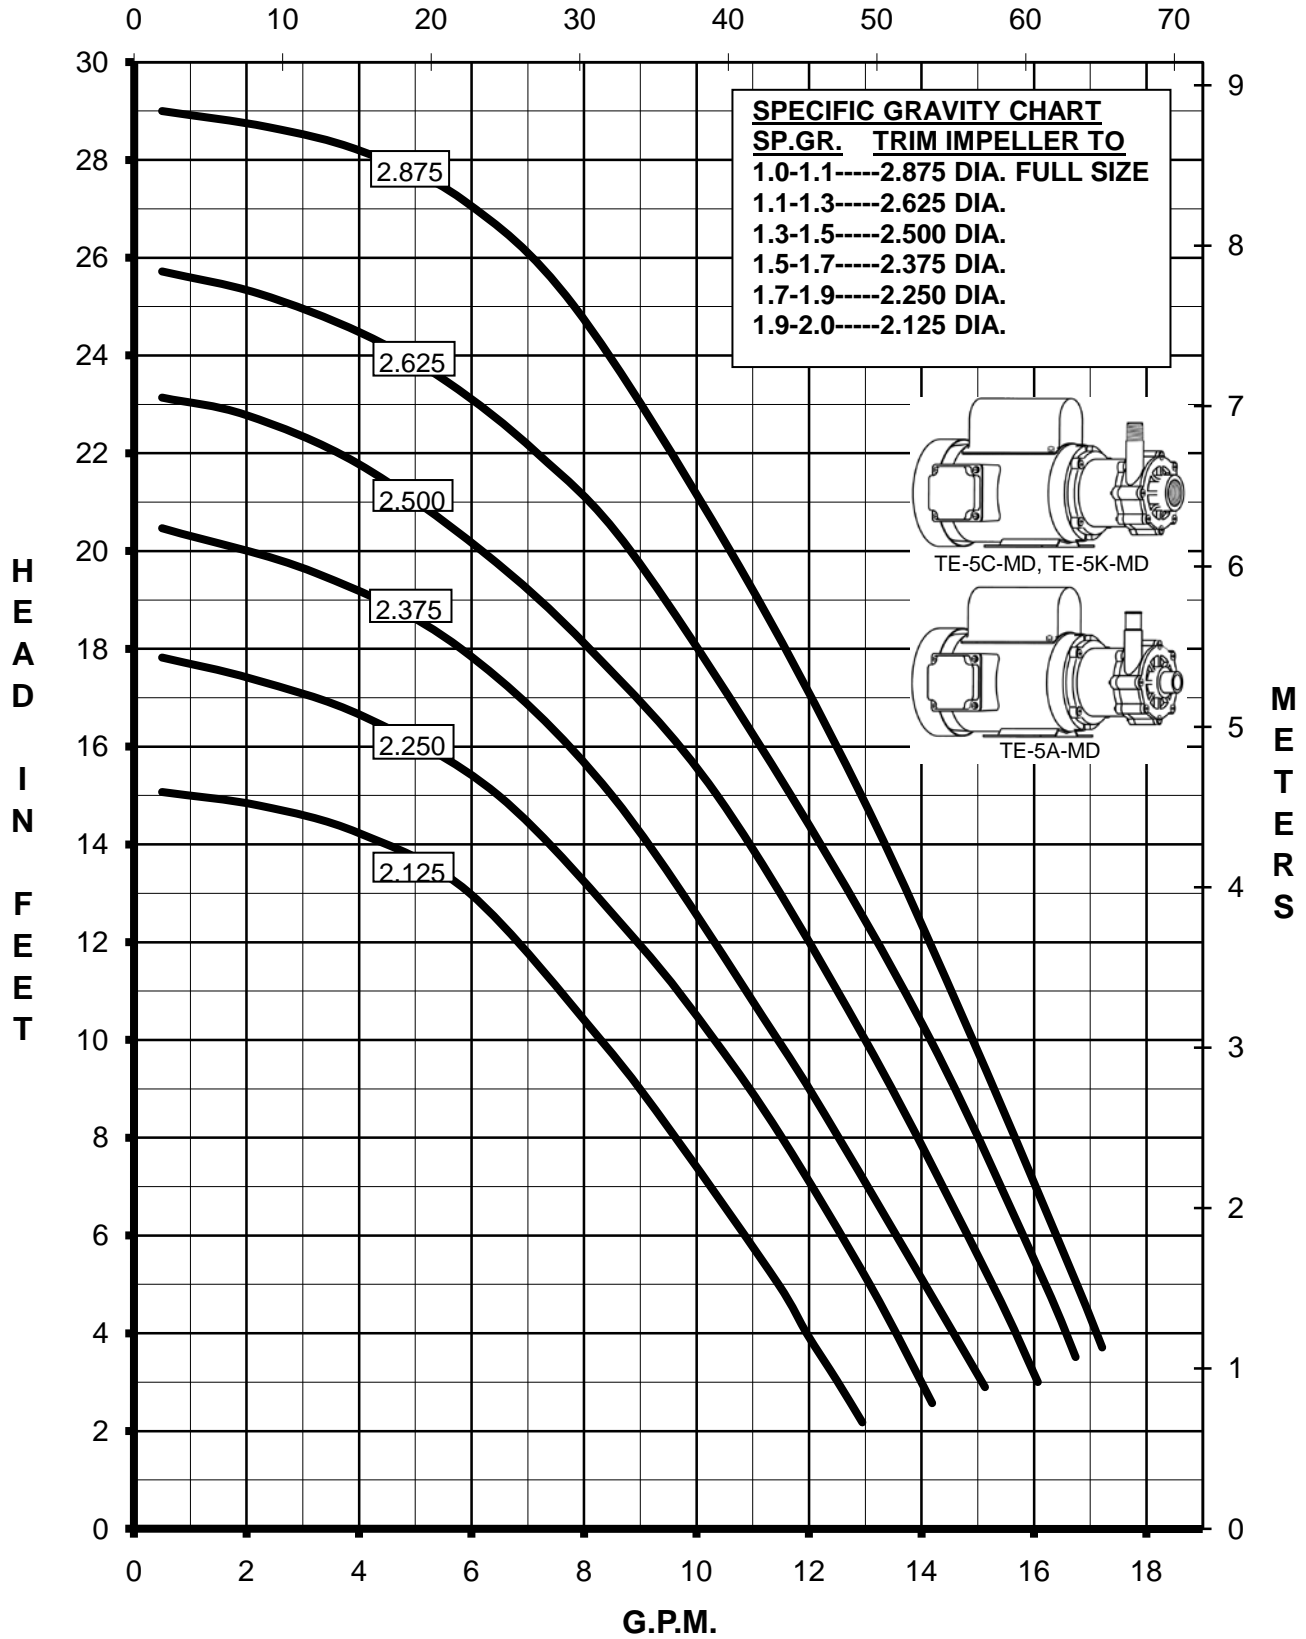

## TE-5C-MD, TE-5A-MD, TE-5K-MD 115/230V 1PH 60HZ

L.P.M.

# MARCH PUMPS

**TE-5C-MD, TE-5A-MD, TE-5K-MD**  
FULL SIZE IMPELLER 2.875 DIA.  
115/230V 1PH 60HZ

## TE-5C-MD, TE-5A-MD, TE-5K-MD TRIM IMPELLER 2.625 DIA. 115/230V 1PH 60HZ

# MARCH PUMPS

**TE-5C-MD, TE-5A-MD, TE-5K-MD**  
TRIM IMPELLER 2.375 DIA.  
115/230V 1PH 60HZ