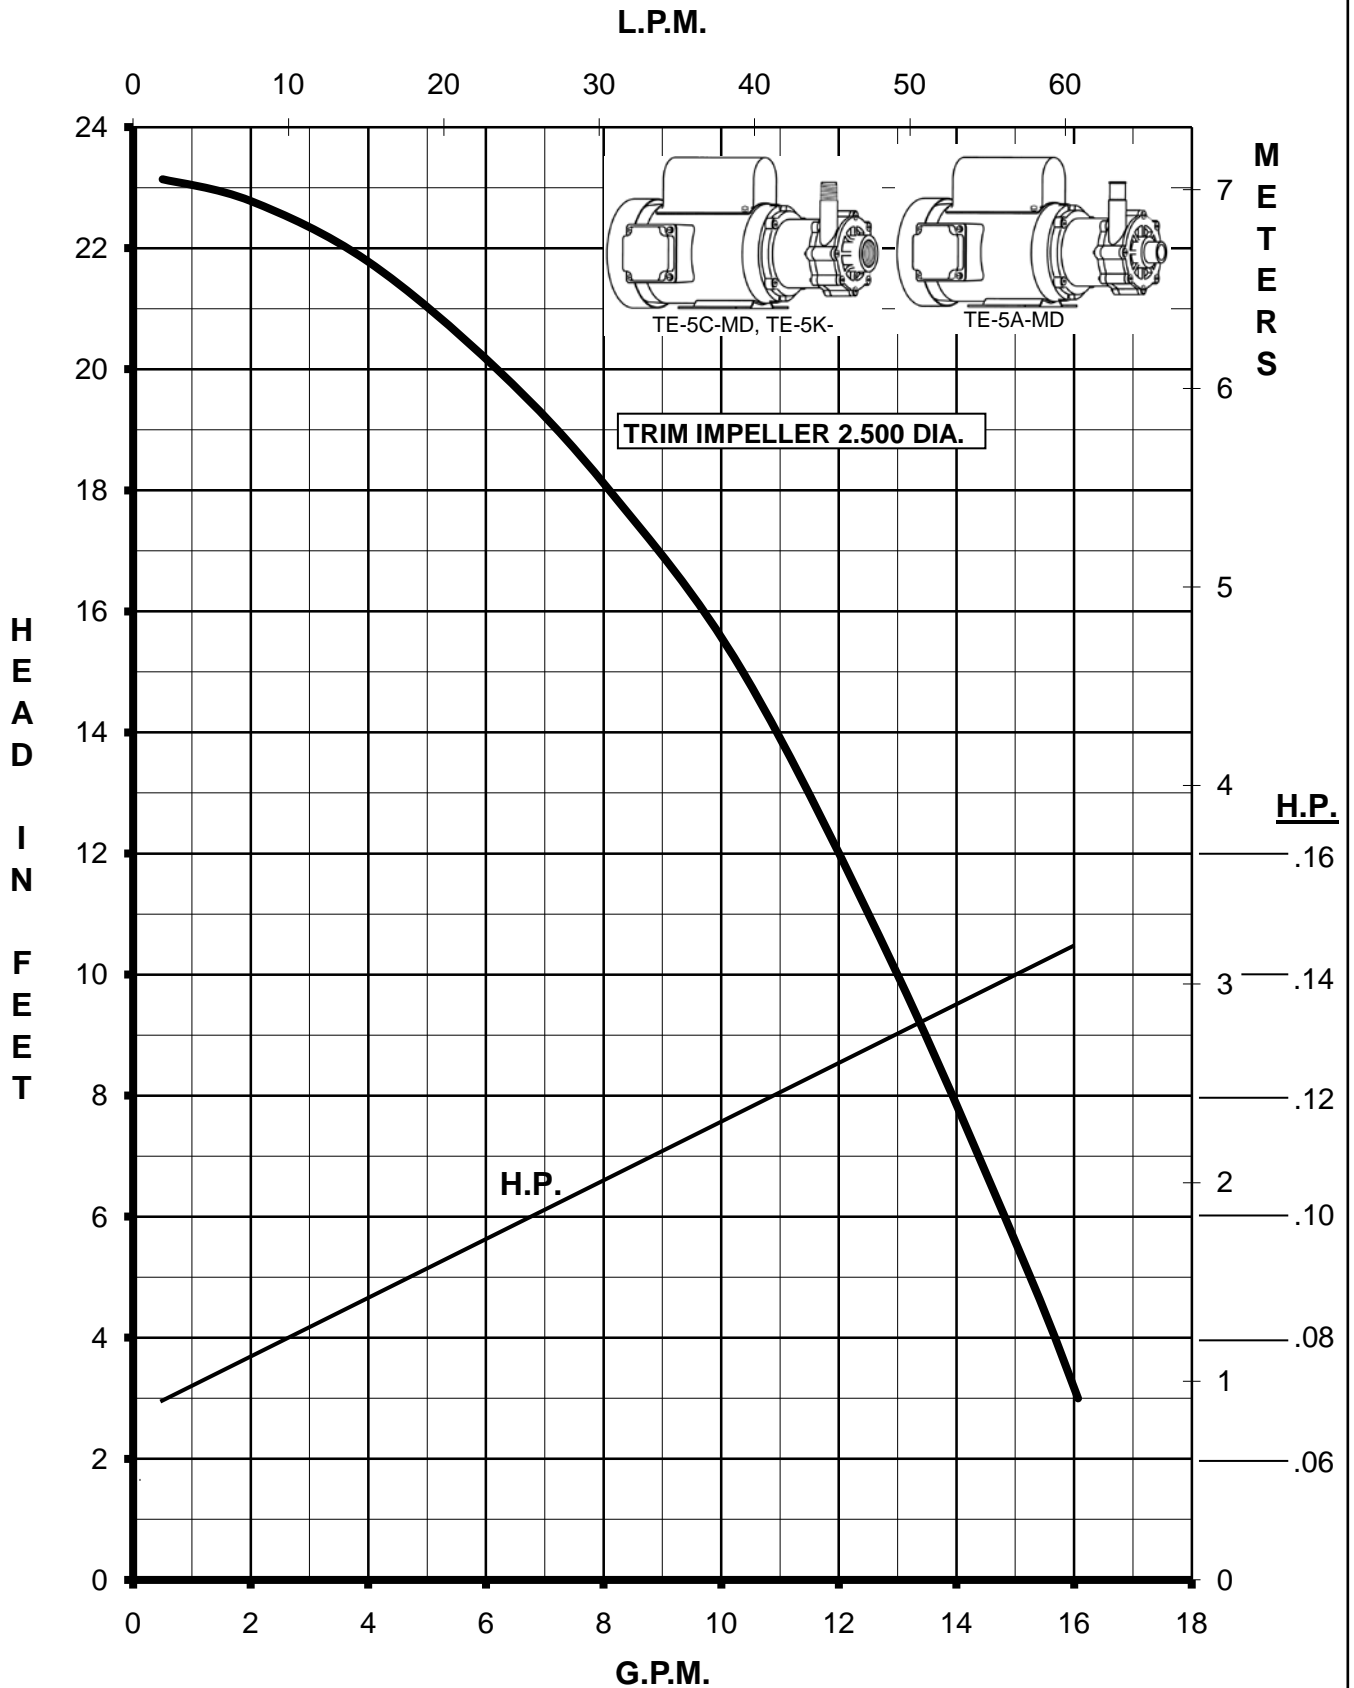

MARCH PUMPS

TE-5C-MD, TE-5A-MD, TE-5K-MD
TRIM IMPELLER 2.500 DIA.
115/230V 1PH 60HZ