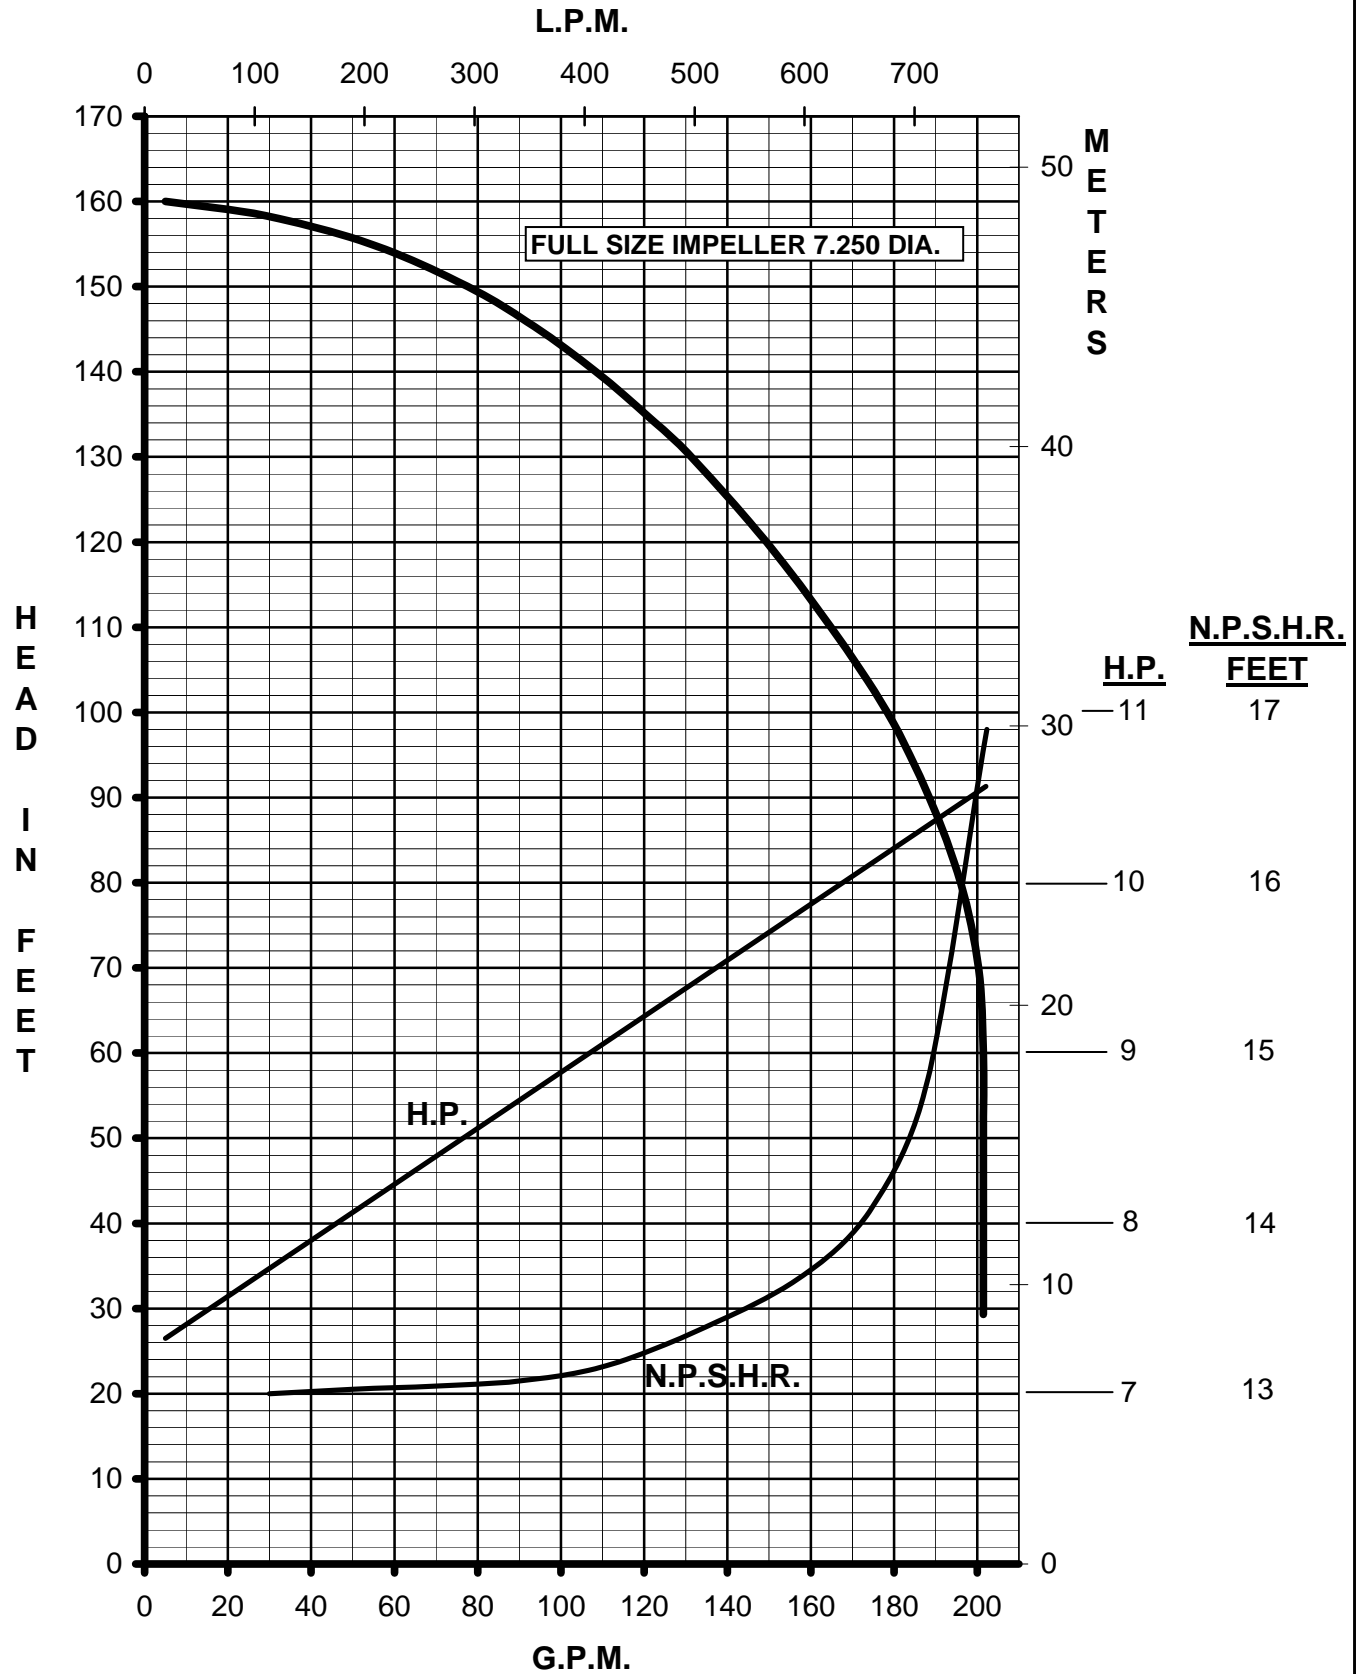

MARCH PUMPS

TE-10K-MD 3PH 60HZ

MARCH PUMPS

TE-10K-MD
FULL SIZE IMPELLER 7.250 DIA.
1PH, 3PH 60HZ

MARCH PUMPS

TE-10K-MD
TRIM IMPELLER 6.625 DIA.
1PH, 3PH 60HZ

MARCH PUMPS

TE-10K-MD
TRIM IMPELLER 6.250 DIA.
1PH, 3PH 60HZ

MARCH PUMPS

TE-10K-MD
TRIM IMPELLER 5.750 DIA.
1PH, 3PH 60HZ

MARCH PUMPS

TE-10K-MD
TRIM IMPELLER 5.250 DIA.
1PH, 3PH 60HZ