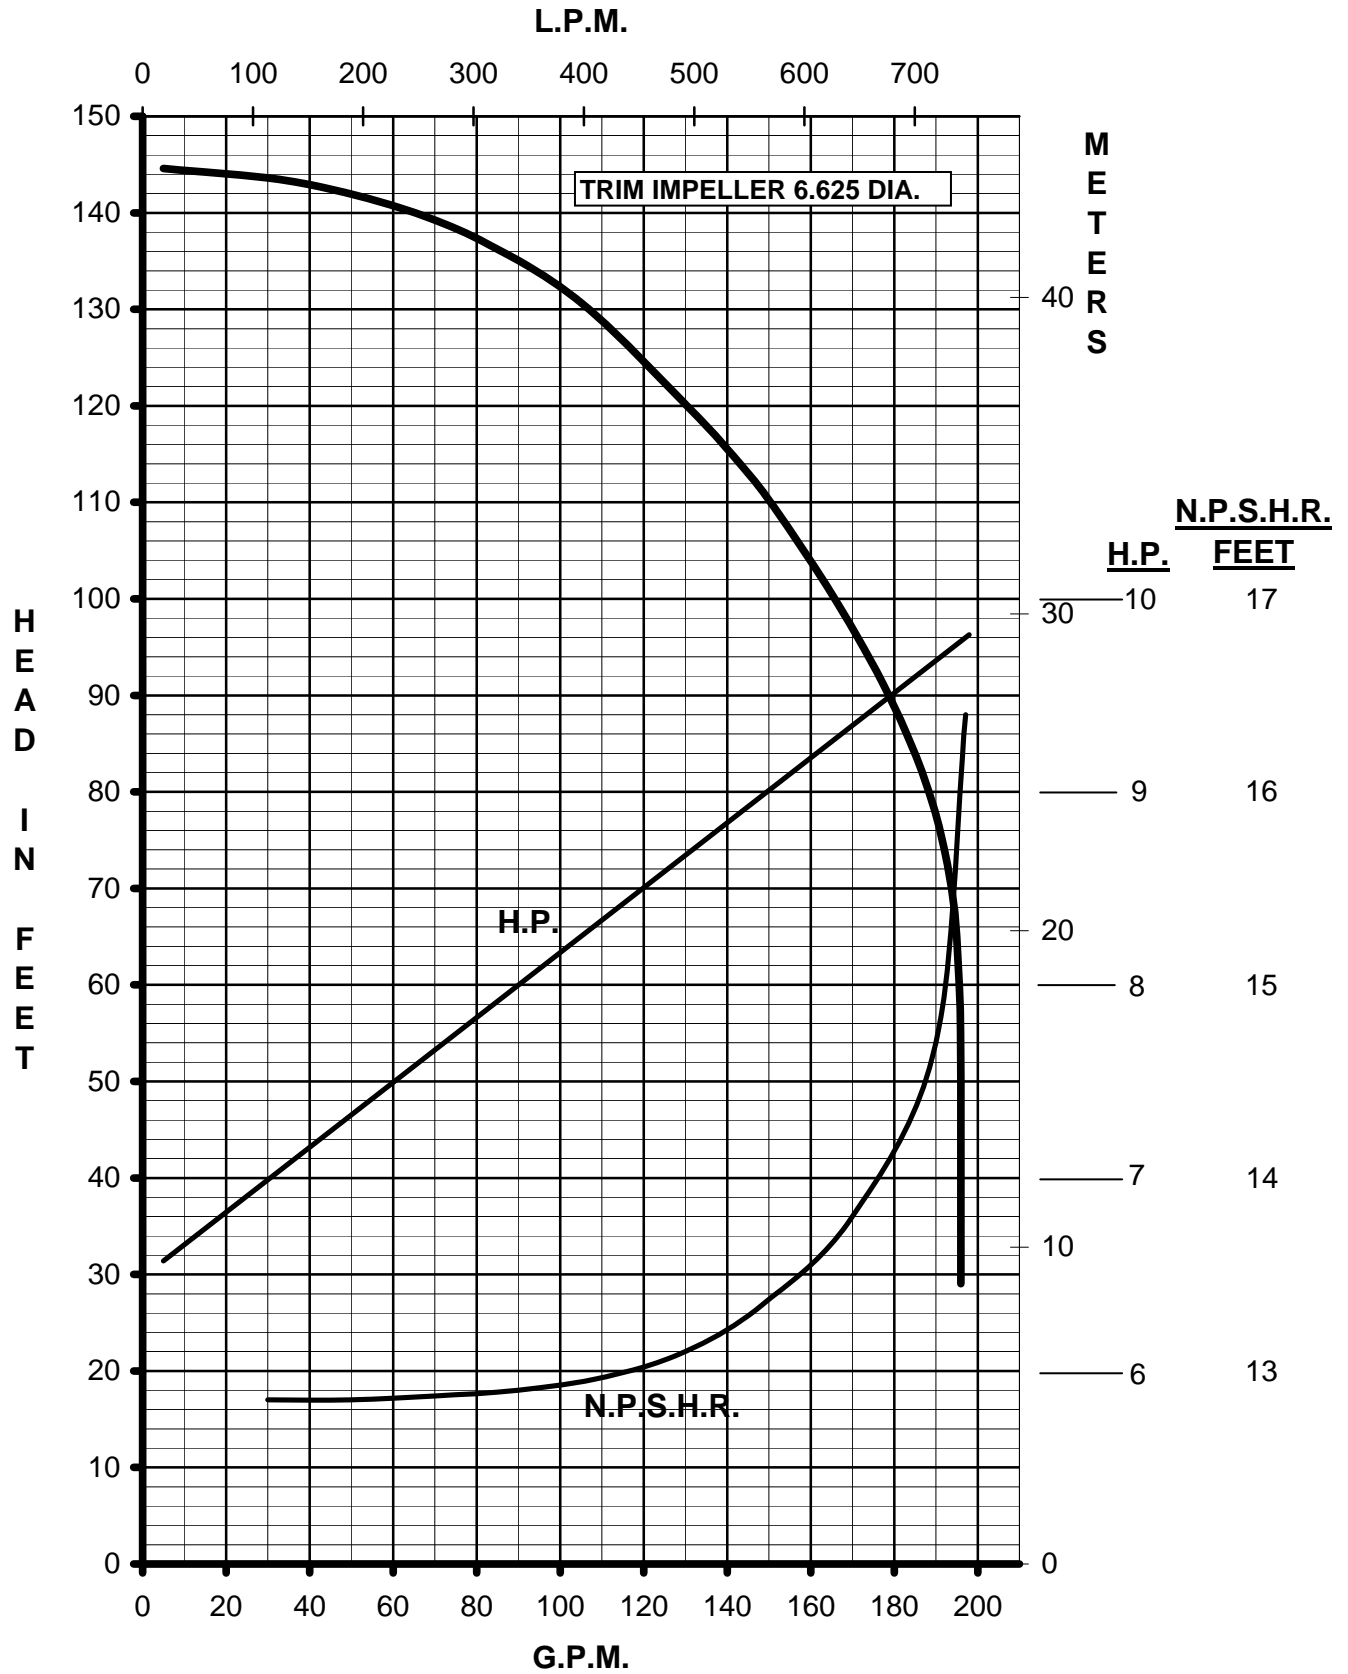

MARCH PUMPS

TE-10K-MD 3PH 60HZ

MARCH PUMPS

TE-10K-MD
FULL SIZE IMPELLER 7.250 DIA.
1PH, 3PH 60HZ

MARCH PUMPS

TE-10K-MD
TRIM IMPELLER 6.625 DIA.
1PH, 3PH 60HZ

MARCH PUMPS

TE-10K-MD
TRIM IMPELLER 6.250 DIA.
1PH, 3PH 60HZ

MARCH PUMPS

TE-10K-MD
TRIM IMPELLER 5.750 DIA.
1PH, 3PH 60HZ

MARCH PUMPS

TE-10K-MD
TRIM IMPELLER 5.250 DIA.
1PH, 3PH 60HZ