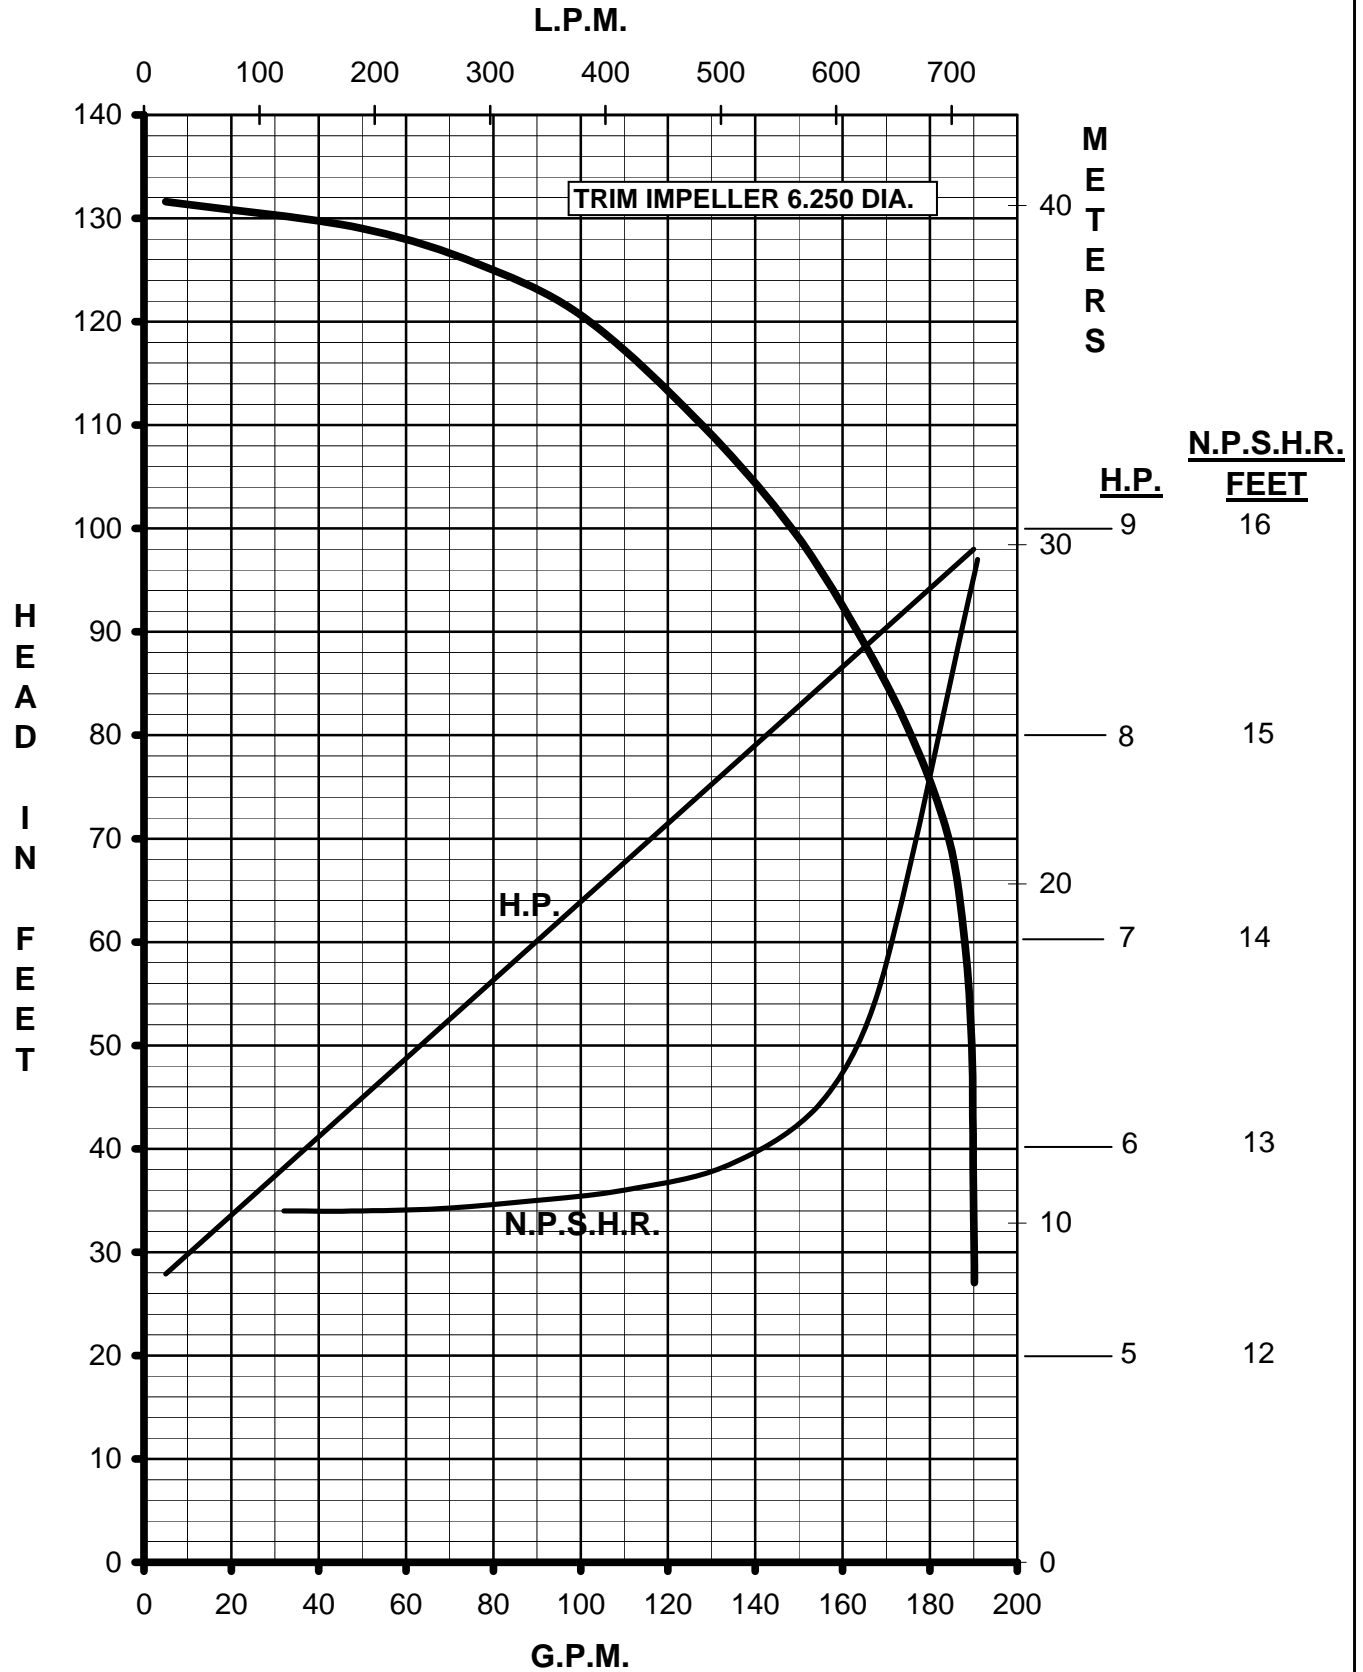

MARCH PUMPS

TE-10K-MD 3PH 60HZ

MARCH PUMPS

TE-10K-MD
FULL SIZE IMPELLER 7.250 DIA.
1PH, 3PH 60HZ

MARCH PUMPS

TE-10K-MD
TRIM IMPELLER 6.625 DIA.
1PH, 3PH 60HZ

MARCH PUMPS

TE-10K-MD
TRIM IMPELLER 6.250 DIA.
1PH, 3PH 60HZ

MARCH PUMPS

TE-10K-MD
TRIM IMPELLER 5.750 DIA.
1PH, 3PH 60HZ

MARCH PUMPS

TE-10K-MD
TRIM IMPELLER 5.250 DIA.
1PH, 3PH 60HZ