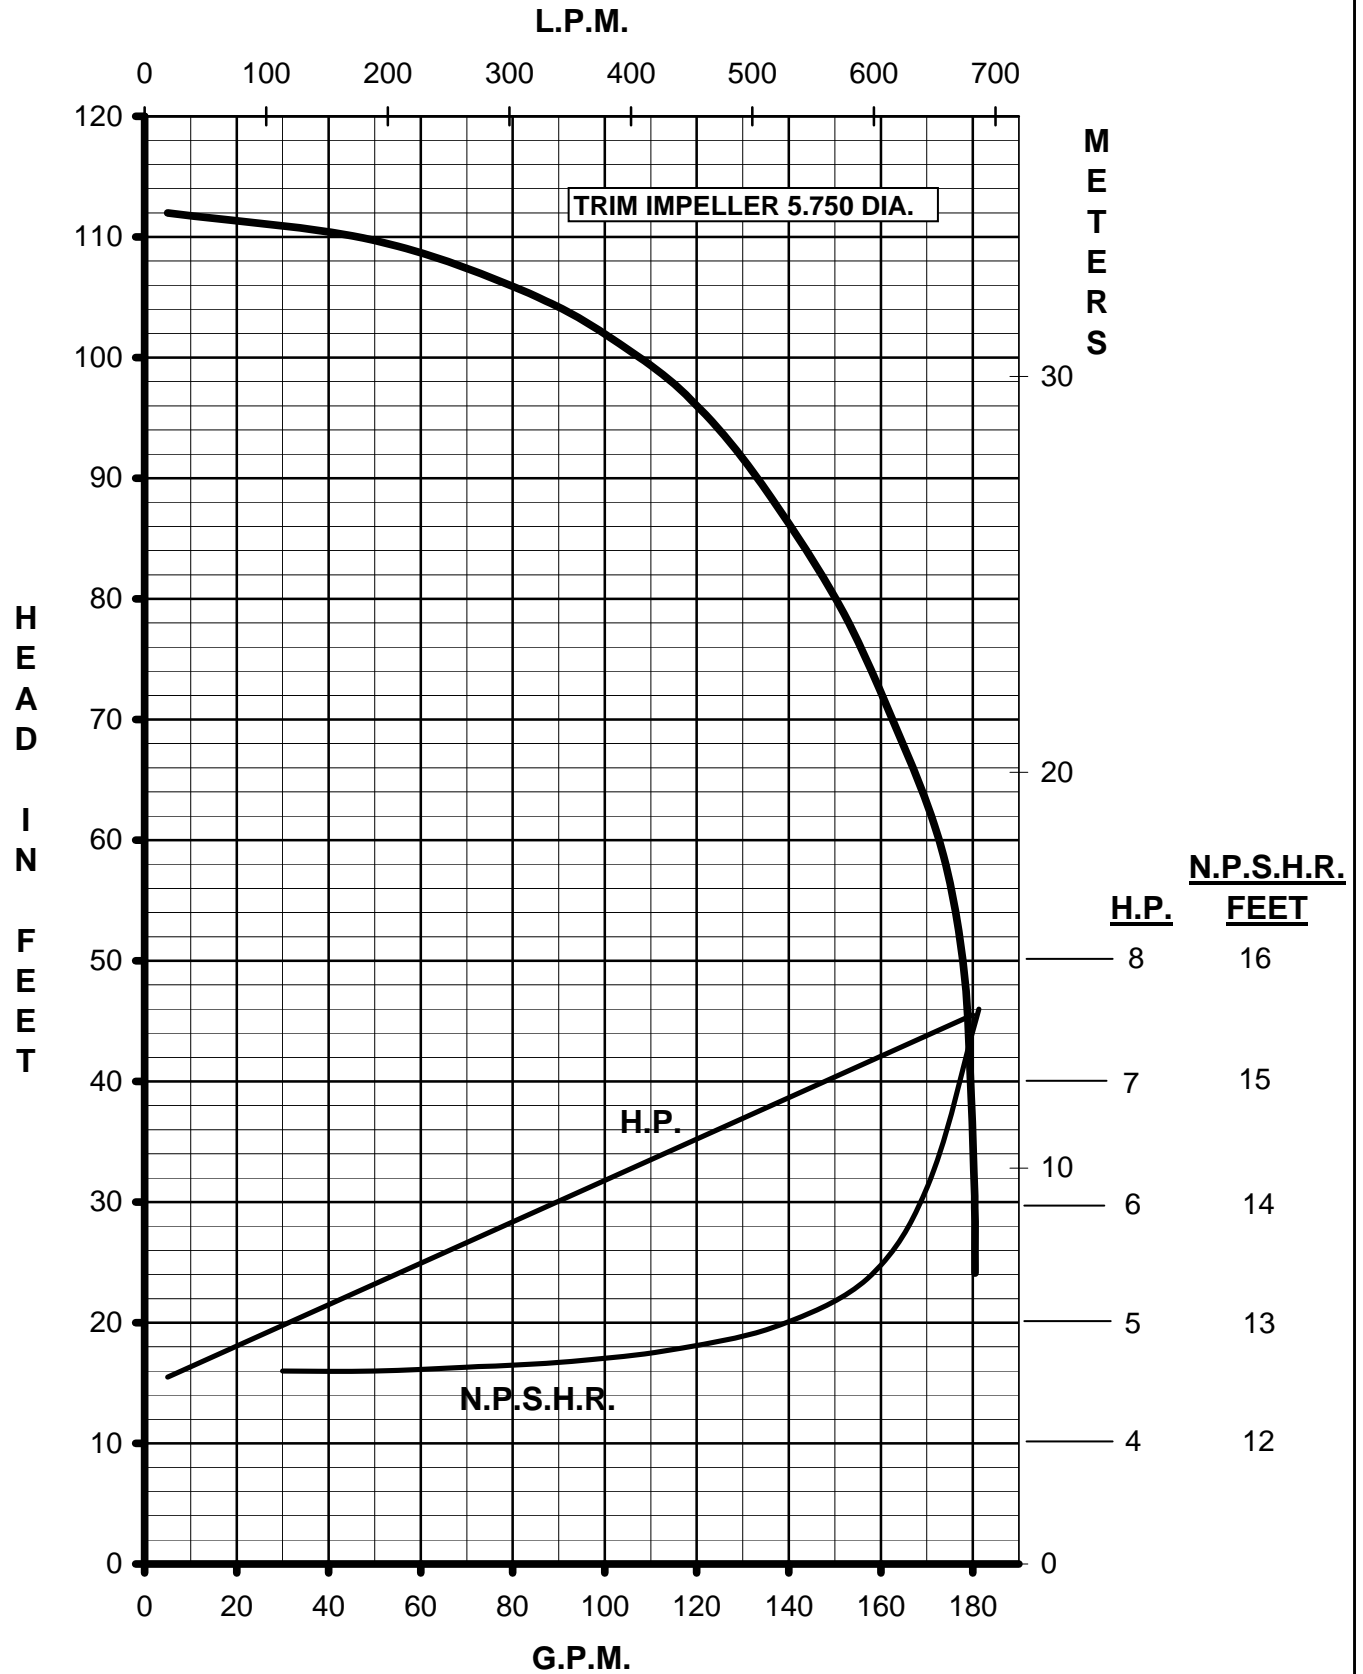

MARCH PUMPS

TE-10K-MD 3PH 60HZ

MARCH PUMPS

TE-10K-MD
FULL SIZE IMPELLER 7.250 DIA.
1PH, 3PH 60HZ

MARCH PUMPS

TE-10K-MD
TRIM IMPELLER 6.625 DIA.
1PH, 3PH 60HZ

MARCH PUMPS

TE-10K-MD
TRIM IMPELLER 6.250 DIA.
1PH, 3PH 60HZ

MARCH PUMPS

TE-10K-MD
TRIM IMPELLER 5.750 DIA.
1PH, 3PH 60HZ

MARCH PUMPS

TE-10K-MD
TRIM IMPELLER 5.250 DIA.
1PH, 3PH 60HZ