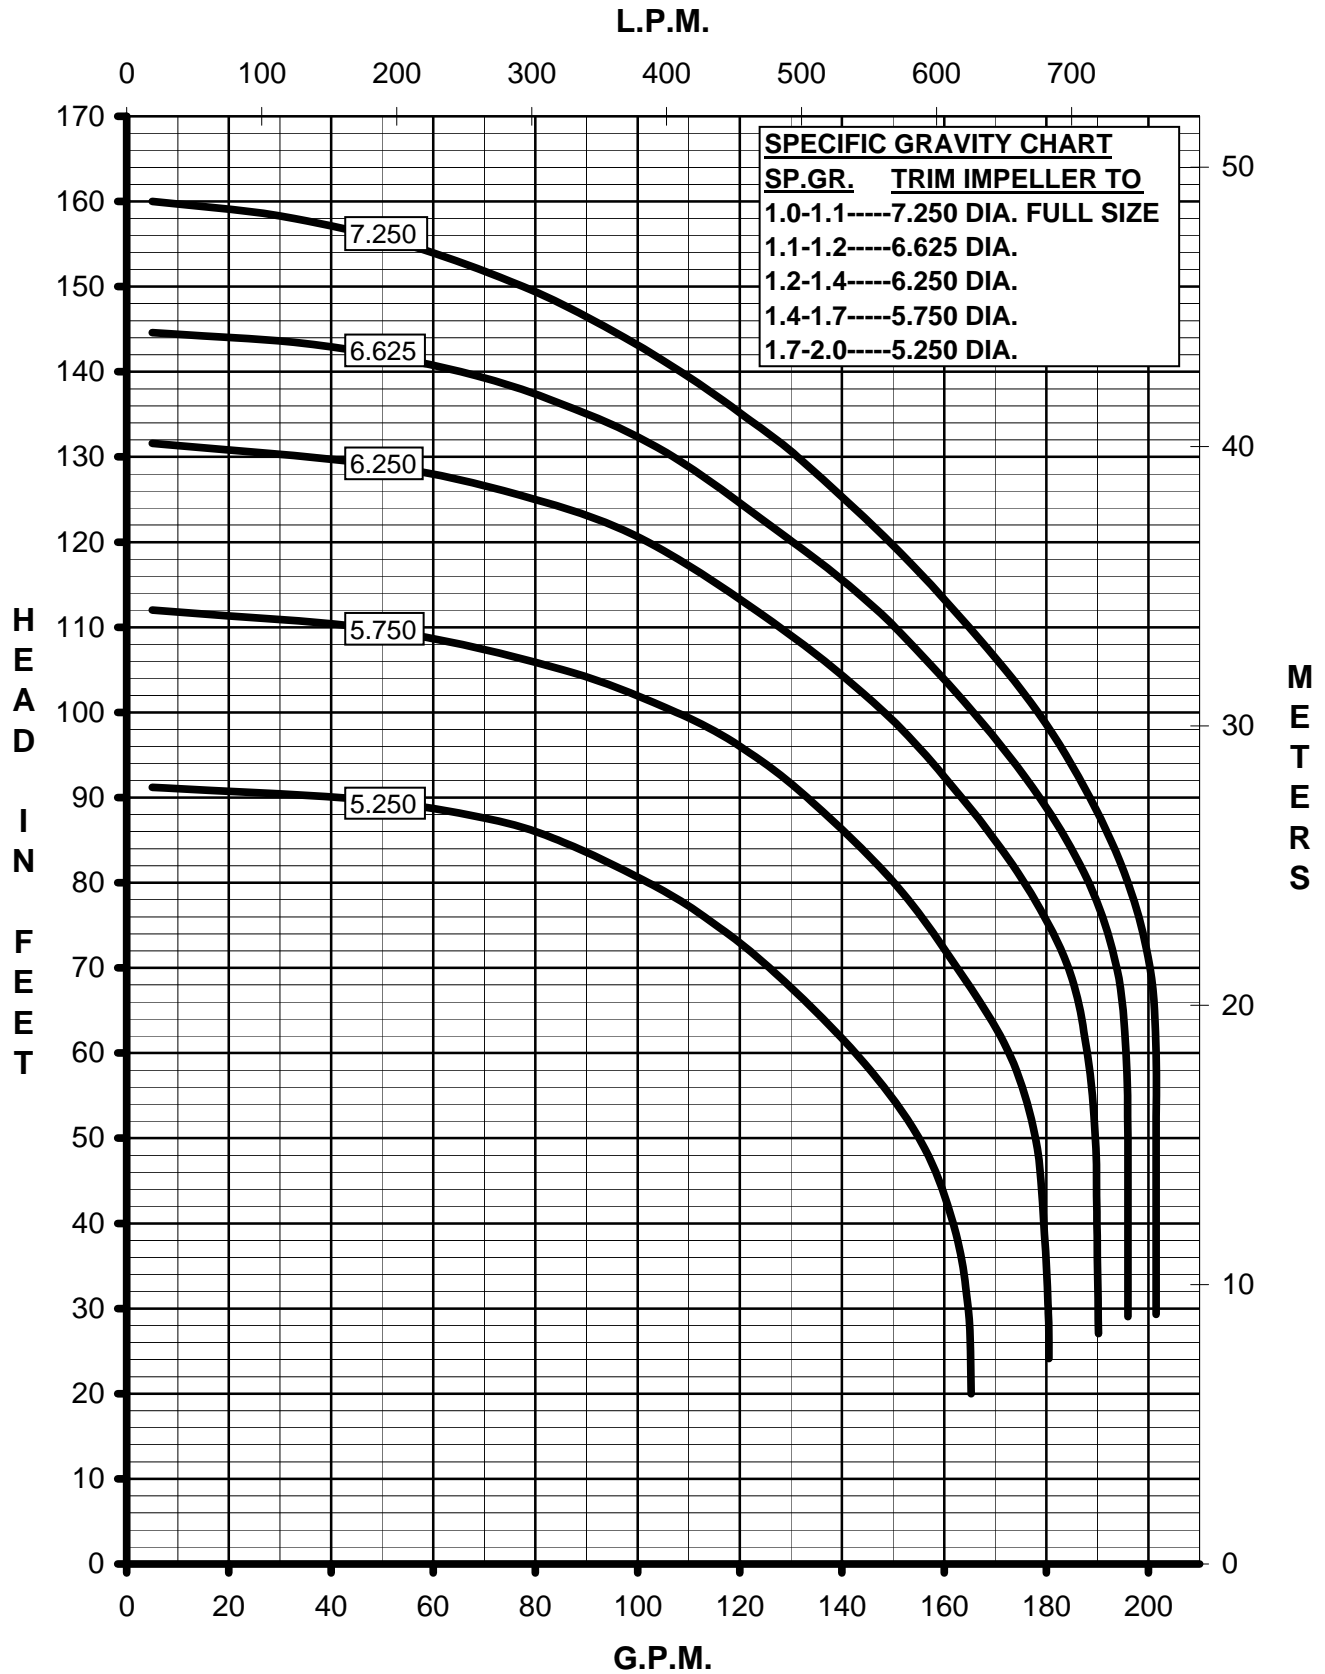

MARCH PUMPS

TE-10K-MD 3PH 60HZ

MARCH PUMPS

TE-10K-MD
FULL SIZE IMPELLER 7.250 DIA.
1PH, 3PH 60HZ

MARCH PUMPS

TE-10K-MD
TRIM IMPELLER 6.625 DIA.
1PH, 3PH 60HZ

MARCH PUMPS

TE-10K-MD
TRIM IMPELLER 6.250 DIA.
1PH, 3PH 60HZ

MARCH PUMPS

TE-10K-MD
TRIM IMPELLER 5.750 DIA.
1PH, 3PH 60HZ

MARCH PUMPS

TE-10K-MD
TRIM IMPELLER 5.250 DIA.
1PH, 3PH 60HZ