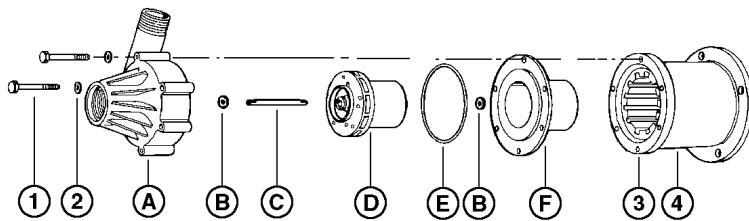

Replacement Parts

ITEM	PART NO.	DESCRIPTION
A	185213	Volute
B	187085	Thrust Washer
C	185100	Shaft
D	185238	Impeller
E	924016	O-Ring
F	186181	Backplate
1	903712	Bolt
2	921050	Washer
3	185172	Drive Magnet
4	185162	Mtg. Bracket