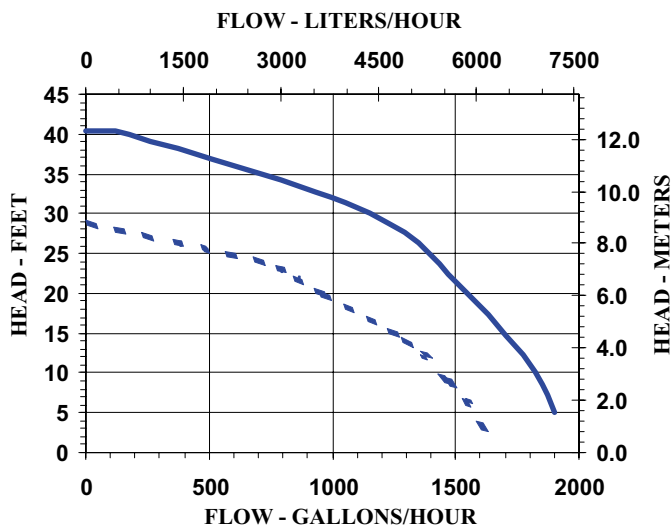

Little Giant Pump Co.
PO Box 12010
Okla. City, OK 73157
Phone: 405.947.2511
Fax: 405.228.1550
www.LittleGiantPump.com