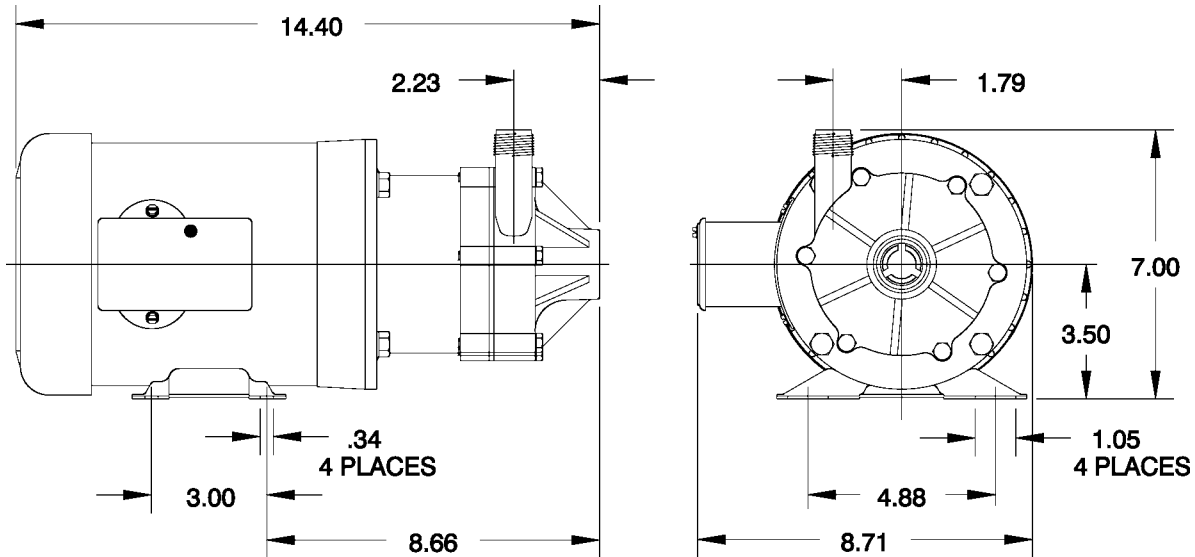

Little Giant Pump Co.

TE-5.5-MD-CK

NOTE: Designs and dimensions may vary for various reasons (i.e. type of motor). This information should be used as general guide rather than an unqualified guarantee. Specifications are subject to change without prior notice.

Specifications

Model No.	Item No.	Intake	Discharge	Listing(s)	HP	Volts	Hertz	Amps	Watts	Performance (GPH @ Head)					Shut Off Feet	PSI	Pwr. Cord (ft)	Weight (Lbs.)
										5'	10'	20'	30'	40'				
TE-5.5-MD-CK	585600	1" FNPT	3/4" MNPT	UR/C-CSA	1/3	115	50/60	5.6/5.0	340/525	1900	1825	1550	1150	175	40.5	17.5	N/A	28.00
							230	50/60	2.8/2.5	340/525