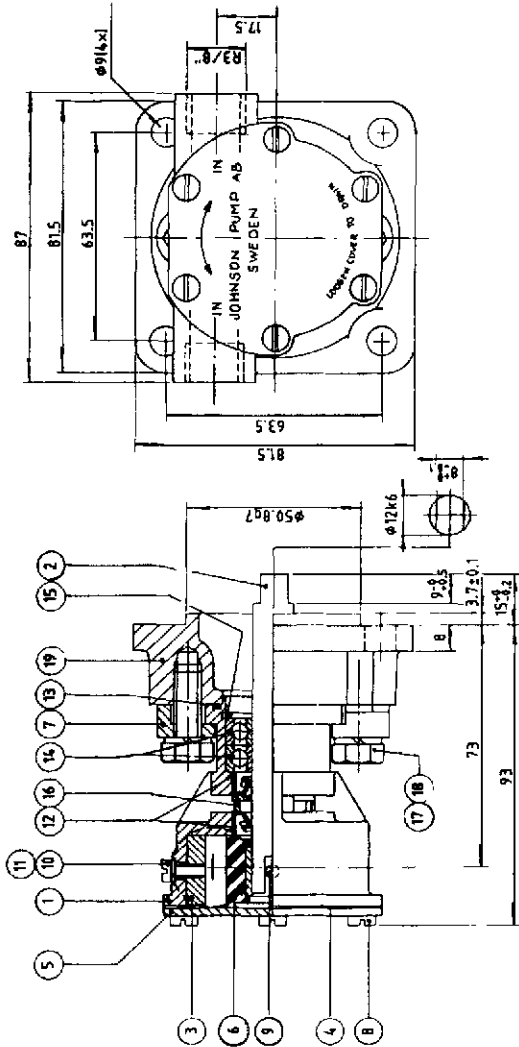

Order no.	10-24319
Part no.	17286
Weight	5.007
Volume	0.000
Length	-0.010
Width	-0.040
Height	+0.012 +0.001

Pump no.	Pump type	Can No.	Thickness	Screw	Washer No.	Pls
10-24319-01	F4B-9	01-42389	1/1 5.3	05-04-114	05-01-120	1
10-24319-02	F4B-903	01-42388	7/3 4.0	05-04-163		2
10-24319-03	F4B-902	01-42386	1/2 2.5			

Service kit	09-45866	
10 1	Mellanlås - Adapter	01-35287-1
11 2	Block - Washer	05-02-101
12 2	Skriv - Screw	05-04-621
13 1	Distansbricka - Spacer	01-45955
14 1	Låsring - Retaining ring	05-24-131
15 2	Kullager - Ballbearing	05-08-503
16 1	O-ring	05-06-571
17 2	Åpplåsning - Loose	05-29-139
18 1	Block - Washer	See table
19 1	Skriv - Screw	05-04-124
20 6	Skriv - Screw	05-04-163
21 2	Klamra - Clamp	01-63238
22 1	Impeller	08-803 8
23 1	Lock - Endcover	01-45282
24 1	Plåtning - Gasket	01-45284
25 1	Kärl - Tank	SEE TABLE
26 1	Åxel - Shaft	01-45933
27 1	Pumpkåsa - Body	01-35239

Order no.	10-24319
Part no.	17286
Weight	5.007
Volume	0.000
Length	-0.010
Width	-0.040
Height	+0.012 +0.001