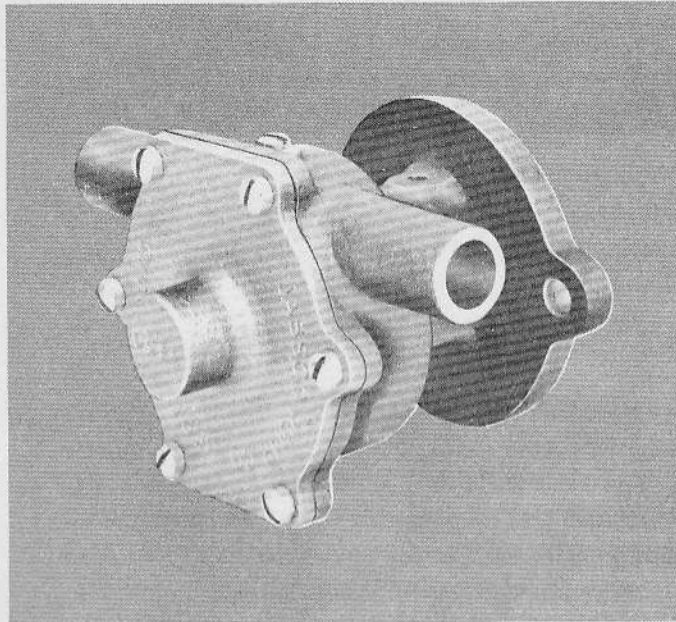

# JABSCO® PUMPS

Self-Priming Pumps

MODEL 9400-0001  
9900-0001

Product Data

## DESIGN FEATURES

|             |                           |
|-------------|---------------------------|
| Body:       | Bronze                    |
| Impeller:   | Jabscos Neoprene Compound |
| Shaft:      | Stainless Steel           |
| Shaft Seal: | Lip Type                  |
| Bearings:   | Plain                     |
| Ports:      | 5/8" Slip-On Hose         |
| Weight:     | 2 lbs. (.9 Kg)            |

## PARTS LIST

| Part Description | Model 9400 Part Number | Model 9900 Part Number | Qty. | Part Description | Model 9400 Part Number | Model 9900 Part Number | Qty. |
|------------------|------------------------|------------------------|------|------------------|------------------------|------------------------|------|
| Body             | 9404-0000              | 9904-0000              | 1    | * Seal           |                        |                        |      |
| End Cover        | 9406-0000              | 9905-0000              | 1    | Model 9400       | 92701-0040             |                        | 1    |
| * Gasket         | 9408-0000              | 10817-0000             | 1    | Model 9900       |                        | 92701-0040             | 2    |
| Shaft            | 9407-0000              | 9907-0000              | 1    | End Cover Screw  | 91002-0090             | 91002-0090             | 6    |
| * Impeller       | 673-0001               | 673-0001               | 1    | * O-Ring         |                        | 92000-0230             | 1    |
| Cam              | 2907-0000              | 10818-0000             | 1    | Service Kit      | 90249-0001             | 90211-0001             |      |
| Cam Screw        | 91002-0090             | 91002-0020             | 1    |                  |                        |                        |      |