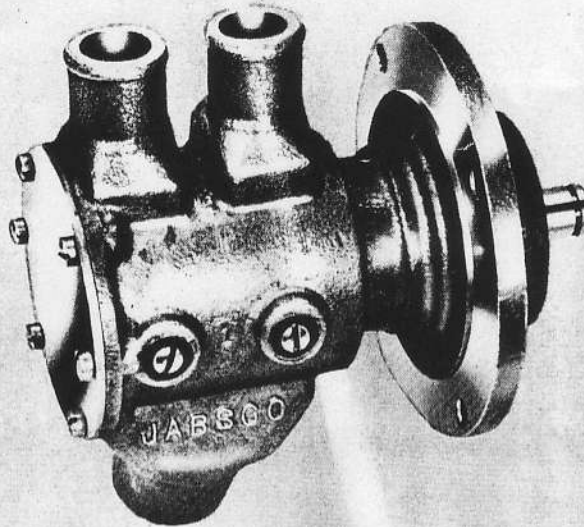

JABSCO® PUMPS

Self-Priming Pumps

MODEL 9280-0011

Product Data

Model 9280-0011 3/4" Dual Ports
Custom Designed for Crusader V8 Marine Engine.

PARTS LIST

Part Number	Description	Qty. Req'd.
9284-0000	Body	1
9285-0010	End Cover	1
9287-0000	Shaft	1
6148-0000*	Cam Assembly	2
8641-0000*	*Gasket	1
1210-0001	*Impeller Assembly	2
8493-0000*	Wearplate	2
913-0000*	Bearing Seal	1
96080-0080*	*Seal (Shaft)	1
91003-0090	Screw (End Cover)	6
91003-0110	Screw (Cam)	2
91030-0100	Screw (Plug)	2
92600-0060*	Ball Bearing	1
91701-1850	Retaining Ring (Brg. to Body)	1
91401-0030	Key (Shaft Drive)	1
91700-2990	Retaining Ring (Shaft)	1
90104-0001	Service Kit	—