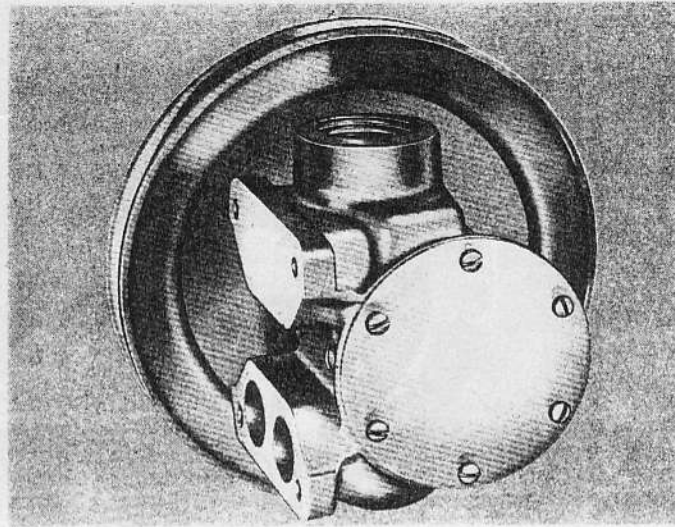

JABSCO®

Ball Bearing Dual Pump

Parts List Models 5560 & 5660 $\frac{1}{2}$ "

MODEL 5560 $\frac{1}{2}$ " for GRAY MARINE FIREBALL V-8 R. H. (VHC 280, VHC 310 R. H.)
and
MODEL 5660 $\frac{1}{2}$ " for GRAY MARINE FIREBALL V-8 L. H. (VHC 280, VHC 310 L. H.)

PART NUMBER	DESCRIPTION	QTY. REQ.	PART NUMBER	DESCRIPTION	QTY. REQ.
5564	Body	1	3166	Seal Spacer	1
5565	End Cover (5560)	1	SP 1003-01	Screw, Cam	2
5665	End Cover (5660)				
5567	Shaft	1	SP 3100-04	Roll Pin	1
913	Bearing Seal	1	SP 1701-185	Retaining Ring	1
3286	Slinger	1	SP 2600-06	Ball Bearing	1
3298	Gasket	1	SP 2700-06	Seal	1
7607	Cam & Wearplate	1	SP 2650-04	Pipe Plug	1
5668	Pulley	1	SP 1002-02	Screw, End Cover	6
1212-08	Impeller	1	SP 2000-21	"O" Ring	1