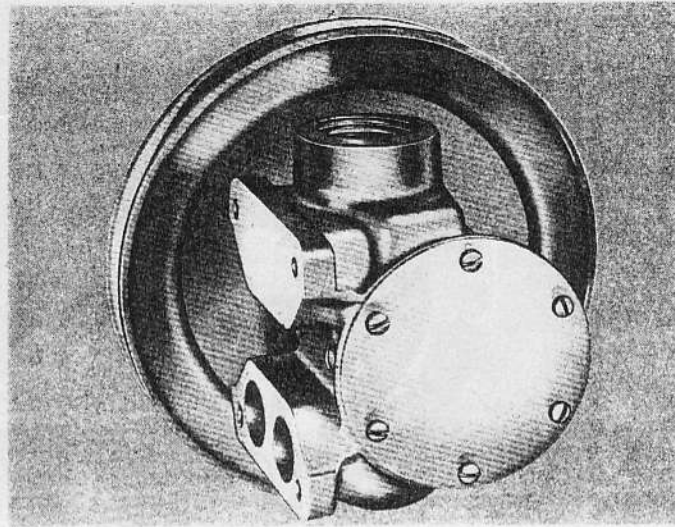

JABSCO®

Ball Bearing Dual Pump

Parts List Models 5560 & 5660 $\frac{1}{2}$ "

MODEL 5560 $\frac{1}{2}$ " for GRAY MARINE FIREBALL V-8 R. H. (VHC 280, VHC 310 R. H.)
and
MODEL 5660 $\frac{1}{2}$ " for GRAY MARINE FIREBALL V-8 L. H. (VHC 280, VHC 310 L. H.)

PART NUMBER	DESCRIPTION	QTY. REQ.	PART NUMBER	DESCRIPTION	QTY. REQ.
5564	Body	1	3166	Seal Spacer	1
5565	End Cover (5560)	1	SP 1003-01	Screw, Cam	2
5665	End Cover (5660)				
5567	Shaft	1	SP 3100-04	Roll Pin	1
913	Bearing Seal	1	SP 1701-185	Retaining Ring	1
3286	Slinger	1	SP 2600-06	Ball Bearing	1
3298	Gasket	1	SP 2700-06	Seal	1
7607	Cam & Wearplate	1	SP 2650-04	Pipe Plug	1
5668	Pulley	1	SP 1002-02	Screw, End Cover	6
1212-08	Impeller	1	SP 2000-21	"O" Ring	1

SK-51 Service Kit

For Price Information, see

("Pumps & Parts Price Book")

PRINTED IN U.S.A.

JABSCO®

PUMP COMPANY

1485 DALE WAY • COSTA MESA, CALIF.

F. 1137