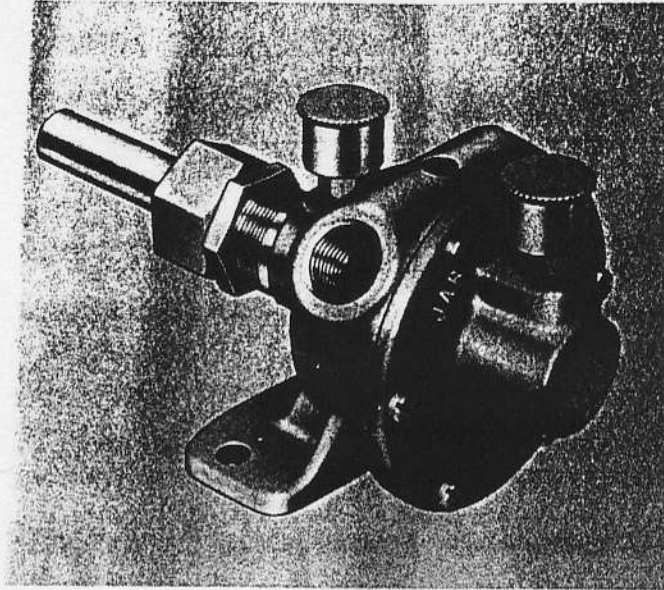

JABSCO® PUMPS

Plain Bearing
Pump

Model 5080-000

Parts List

APPLICATIONS

For GRAY MARINE ENGINES:

Lugger Six-226	Model 100
Lugger Six-186	Model 110
Express Six-226	Six-104
Express Six-186	Model 109
Six-88	Model 116
Phantom Six-122	Model 118

MODEL 5080-0001

PARTS LIST

PART NUMBER	DESCRIPTION	QTY. REQ.
5084-0000	Body	1
5215-0000	End Cover	1
5087-0000	Shaft	1
5128-0000	Washer	1
3791-0000	Packing	1
4878-0000	Coupling (Not Shown)	1
1835-0000	Gasket	1
490-0000	Cam	1
4518-0000	Pack Gland	1

PART NUMBER	DESCRIPTION	QTY. REQ.
4517-0000	Lock Nut	1
4583-0000	Pack Nut	1
4568-0001	Impeller	1
93100-0030	Roll Pin	1
91700-0620	Retaining Ring	1
91501-0020	Grease Cup	2
91401-0090	Woodruff Key	1
91003-0010	Screw, End Cover	6
91003-0010	Screw, Cam	1