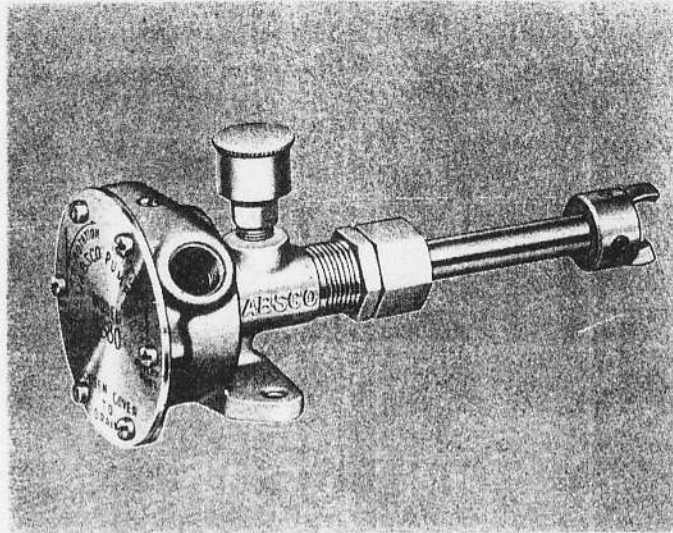

Plain Bearing Pump

Parts List Model 4880 $\frac{3}{8}$ "

For GRAY MARINE ENGINES: Four-140, Four-162, Four-45, Four-75, Model 70, Model 620, Model 750, Phantom Four-45, Lugger Four-162, Express Four-162, Phantom Four-62, Fireball Four-50 and Model Four-85.

PART NUMBER	DESCRIPTION	QTY. REQ.	PART NUMBER	DESCRIPTION	QTY. REQ.
4484	Body	1	B-22	Pack Ring	3
4885	End Cover	1	B-18	Lock Nut	1
4886	Coupling	1	B-16	Pack Nut	1
4887	Shaft	1	SP 3100-04	Roll Pin	1
2995	Gasket	1	SP 1002-01	Screw, End Cover	6
2907	Cam	1	SP 1002-02	Screw, Cam	1
673-08	Impeller Assm.	1	SP 1010-06	Screw, Impeller	1
			SP 1501-02	Grease Cup	1