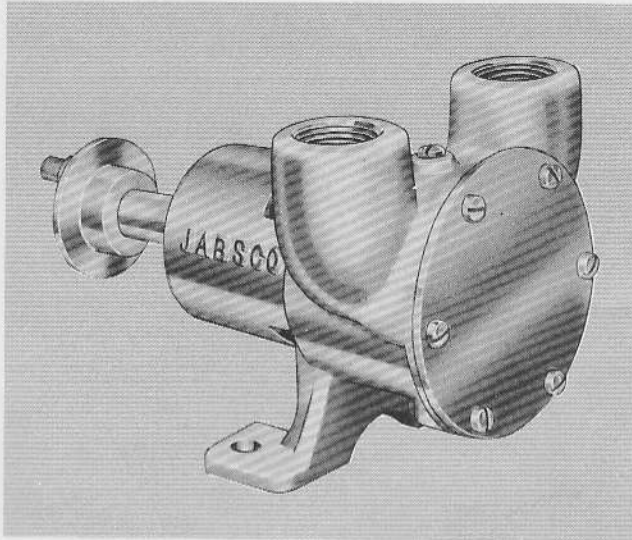

# JABSCO® PUMPS

Ball Bearing Pump

# MODEL: 4280-0011

Parts List

## PARTS LIST

PART NO.	DESCRIPTION	QTY. REQ.
4284-0010	Body	11
4285-0010	End Cover	1
4156-0000	Wearplate	1
913-0000	Brg Seal-Inner	1
914-0000	Brg Seal-Outer	1
920-0001	Impeller	1
3166-0000	Seal Spacer	1
3180-0000	Slinger	1
3255-0000	Cam	1
3101-0000	Gasket	1

PART NO.	DESCRIPTION	QTY. REQ.
3785-0000	Shaft	1
4878-0000	Coupling	1
91003-0010	Screw, End Cover	6
91004-0090	Screw, Cam	1
91700-2470	Retaining Ring (Shaft to Brg)	1
91701-1850	Retaining Ring (Brg to Body)	1
92000-0210	"O" Ring	1
92600-0060	Ball Bearing	1
92700-0060	Seal, Shaft	1
93100-0030	Roll Pin	1