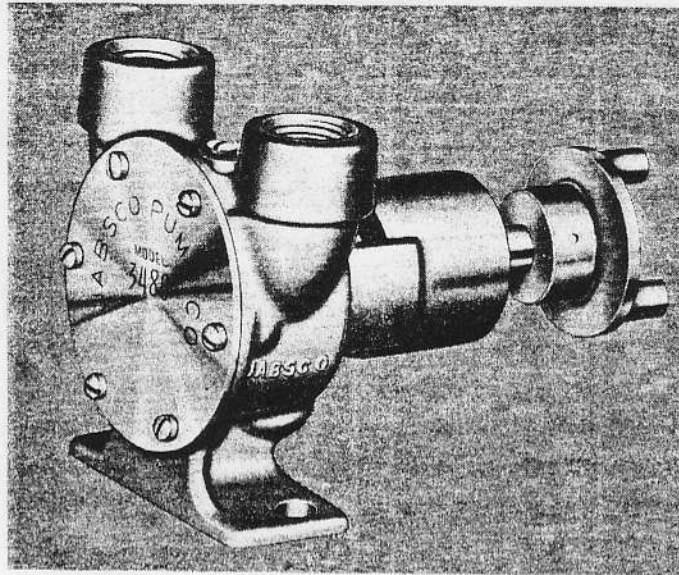

JABSCO

Ball Bearing Pump

Parts List
Model 3480 $\frac{1}{2}$ "

MOD 3480 $\frac{1}{2}$ "

For GRAY MARINE ENGINES: Lugger Six-226, Lugger Six-186, Express Six-226, Express Six-186, Six-88, Phantom Six-112, Model 100, Model 110, Six-104, Model 109, Model 116 and Model 118.

PART NUMBER	DESCRIPTION	QTY. REQ.	PART NUMBER	DESCRIPTION	QTY. REQ.
3484	Body	1	SP 1002-02	Screw, End Cover	6
3485	End Cover	1	SP 1003-01	Screw, Cam	1
3487	Shaft	1	SP 1700-248	Retaining Ring (Brg to Body)	1
7884	Cam & Wearplate (Assembly)	1	SP 1700-249	Retaining Ring (Shaft to Brg)	1
3286	Slinger	1	SP 2600-07	Ball Bearing	1
3298	Gasket	1	SP 2700-06	Seal, Shaft	1
1212-08	Impeller Assm.	1	SP 2700-18	Bearing Seal	1
915	Brg Seal-Outer	1	SP 2000-21	"O" Ring	1
3166	Seal Spacer	1	SP 3100-07	Roll Pin	1
			4875	Coupling	1