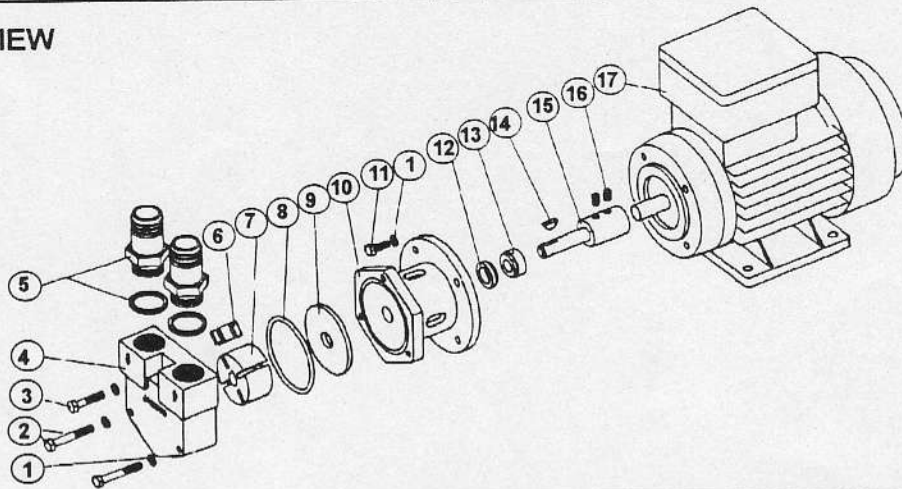

EXPLODED VIEW

Key	Description	Qty	Part No.
1	Spring Washer	7	X3081-091C
2	Bolt	2	X3000-191A
3	Bolt	1	X3000-186A
4	Body	1	23544-2000
5	Hose Adaptor Kit	1	23543-1100B
6	Vane *	4	23183-0010
7	Rotor	1	23542-0010
8	"O" Ring *	1	X4020-264A
9	Backplate	1	23546-0000
10	Adaptor	1	23841-0000
11	Screw	4	X3001-180C
12	Counterface *	1	SP6080-0409
13	Mechanical Seal *	1	SP6080-0408
14	Key	1	SP1402-0304
15	Shaft Extension	1	23847-0000
16	Set Screw	4	X3009-176A
17	Motor	1	See Chart

Service Kit SK403-0000 contains parts marked *

Head Kit contains all parts except key 17

AC CLOSE COUPLED MOTOR PUMP UNITS

Model No.	Motor
23840-2200	SP8012-0199 1370 rpm : 1ph : 50 Hz : IP55
23840-2400	SP8012-0200 2850 rpm : 1ph : 50 Hz : IP55

AC HEAD KITS

Model No.	Ports
23840-2000	3/4" BSP
23840-1000	25mm Hose Adaptors

OPTIONAL EXTRAS

Part No.	Description
23525-0050B	By Pass Relief Valve
23523-0000B	Trigger Nozzle
23543-1100B	25mm Port Adaptor Kit
23739-0000B	Foot Valve
23733-0000	Strainer