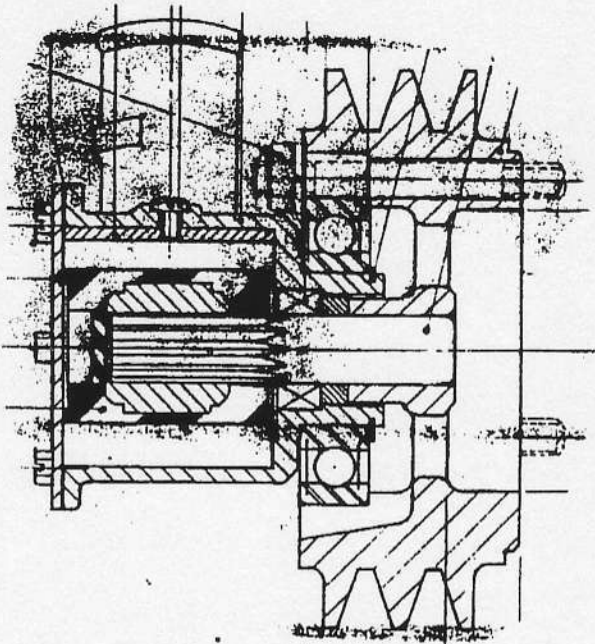

# JABSCO® MARINE PUMPS

Series 22750  
23020

VIEW A

VIEW B

key	description	qty	model 22750-1101	model 22750-1151	model 23020-1101
	Endcover	1	3992	all models	
	Screws *	6	SP8019-01	all models	
	gasket *	1	3298	all models	
	Seal Seal *	1	4345	all models	
	Cam	1	22318	22308	22318
	cam screw	1	SP1004-11	SP1004-10	SP1004-11
	impeller *	1	22120-0001	all models	
	body	1	22304-02	all models	
	seal assembly *	1	SP6080-08	all models	
	bearing	1	SP2600-09	all models	
	retaining ring	1	45026-04	all models	
	retaining ring	1	=	=	SP1701-4432
	bearing housing	1	22754	22754	23024.0000
	pulley	1	22307	all models	
	shaft	1	not Jabco part	not Jabco part	not Jabco part
	screw	1	not Jabco part	not Jabco part	not Jabco part
	washer	1	not Jabco part	not Jabco part	not Jabco part
	view		A	A	B

\* Service kit : SK 331-05 all models

contains: \* impeller, gasket, seal assembly, endcover screws