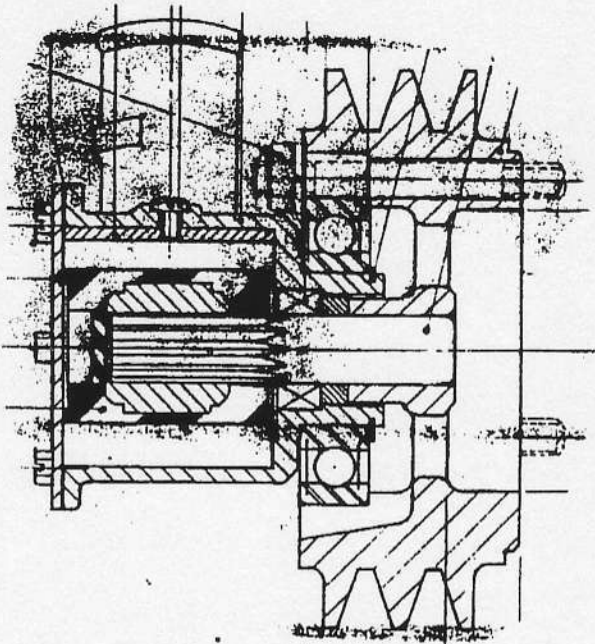

JABSCO® MARINE PUMPS

Series 22750
23020

VIEW A

VIEW B

key	description	qty	model 22750-1101	model 22750-1151	model 23020-1101
	Endcover	1	3992	all models	
	Screws *	6	SP8019-01	all models	
	gasket *	1	3298	all models	
	Seal Seal *	1	4345	all models	
	Cam	1	22318	22308	22318
	cam screw	1	SP1004-11	SP1004-10	SP1004-11
	impeller *	1	22120-0001	all models	
	body	1	22304-02	all models	
	seal assembly *	1	SP6080-08	all models	
	bearing	1	SP2600-09	all models	
	retaining ring	1	45026-04	all models	
	retaining ring	1	=	=	SP1701-4432
	bearing housing	1	22754	22754	23024.0000
	pulley	1	22307	all models	
	shaft	1	not Jabco part	not Jabco part	not Jabco part
	screw	1	not Jabco part	not Jabco part	not Jabco part
	washer	1	not Jabco part	not Jabco part	not Jabco part
	view		A	A	B

* Service kit : SK 331-05 all models
contains: * impeller, gasket, seal assembly, endcover screws