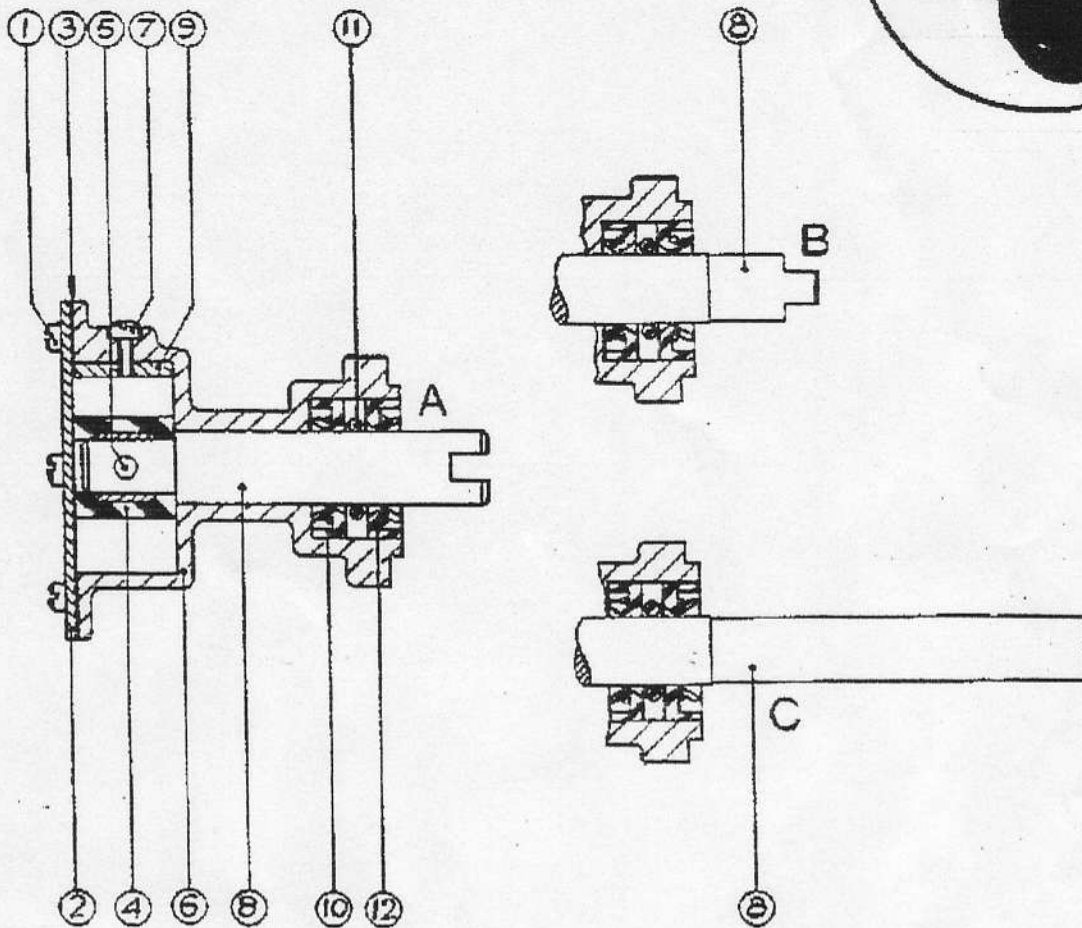

JABSCO[®] MARINE PUMPS

Series 11260

PART NUMBER

| Key | Description | Qty | Model 11260-200 | Model 11260-201 | Model 11260-205 | Model 11260-211 |
|-----|----------------|-----|--------------------|--------------------|--------------------|--------------------|
| 1 | Endcover Screw | 6 | SP1002-01 | SP1002-01 | SP1002-01 | SP1002-01 |
| 2 | Endcover Blank | 1 | 5522 | 5522 | 5522 | 5522 |
| 3 | Gasket | 1 | 1126 | 1126 | 4788 | 1126 |
| 4 | Impeller | 1 | 4528-0001 | 4528-0001 | 4528-0001 | 4528-0001 |
| 5 | Impeller Screw | 1 | SP1009-08 | SP1009-08 | SP1009-08 | SP1009-08 |
| 6 | Pump Body | 1 | 11264-200 | 11264-200 | 11264-200 | 11264-200 |
| 7 | Cam Screw | 1 | SP1002-09 | SP1002-09 | SP1002-01 | SP1002-09 |
| 8 | Shaft | 1 | 11227(A) | 21536(B) | 11227(A) | 21537(C) |
| 9 | Cam | 1 | ALB | ALS | ALB-01 | ALB |
| 10 | Seal (Inner) | 1 | SP2701-04 | SP2701-04 | SP2701-04 | SP2701-04 |
| 11 | 'C' Ring | 1 | SP2000-23 | SP2000-23 | SP2000-23 | SP2000-23 |
| 12 | Seal (Outer) | 1 | SP2701-04 | SP2701-04 | SP2701-04 | SP2701-04 |

Service Kits: Models 11260-200; 201: -211 = SK266
 Model 11260-205 = SK266-05
 Kits contain impeller, endcover screws, gasket, seal (2 off).

ITT JABSCO LIMITED

BINGLEY ROAD, HODDESDON, HERTFORDSHIRE
 TELEPHONE: HODDESDON (0992) 467191
 TELEGRAMS: JABSCO, HODDESDON TELEX: 263251
 Manufacturers, Designers & Suppliers of JABSCO: PARFRAY-LINEBRYDON.

JABSCO PUMPS