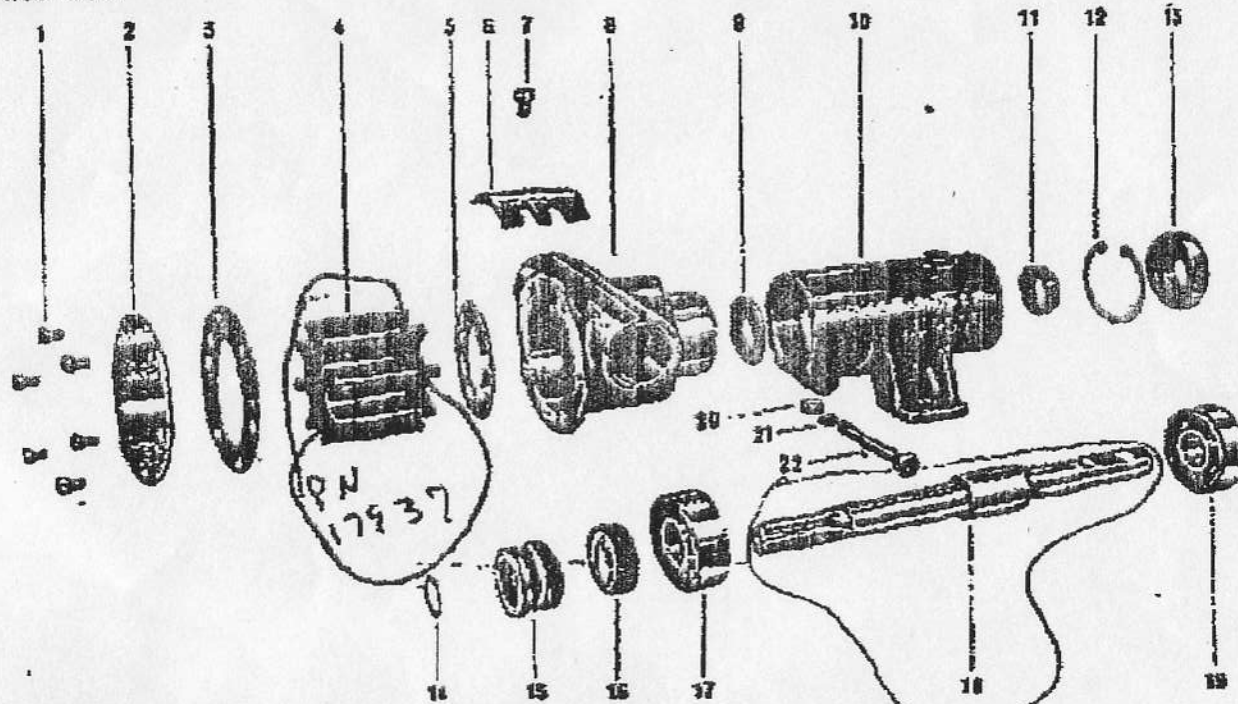

Exploded view and Parts List

10120-200

EXPLODED VIEW

Insist on genuine Jabeco parts, made only by the original and world's leading manufacturer of self-priming flexible neoprene impeller pumps.

PARTS LIST

Key	Description	Qty	Part No.
1	Endcover Screws	6	SP1023-01
2	Endcover	1	10120-200
3	Gasket	1	10304
4	Impeller Model 10120-200	1	954-0801
	Impeller Model 10120-237	1	954-89
5	Wearplate	1	10125
6	Cam	1	10130
7	Cam Screw	1	SP1024-02
8	Body	1	10931-200
9	Slinger	1	3160
10	Bearing Housing	1	10300
11	Seal (Bearing Inner)	1	SP2703-02

SERVICE KIT

Pump model number	Service kit number
10120-200	SK200
10120-237	SK200-37

Service kit includes:
 Impeller
 Gasket
 Endcover Screws
 Seal
 Seal Seal and Cup Rubber

12-11-95 12:47PM FROM ITT JABECO CM TO 1813467867 F0037012

PARTS LIST			
Key	Description	Qty	Part No.
1	Endcover Screws	5	SP1023-01
2	Endcover	1	10125-200
3	Gasket	1	10324
4	Impeller Model 10120-200	1	954-000
	Impeller Model 10120-237	1	954-07
5	Wearplate	1	10126
6	Cam	1	10130
7	Cam Screw	1	SP1024-02
8	Body	1	10331-200
9	Slinger	1	S180
10	Bearing Housing	1	10330
11	Seal (Bearing Inner)	1	SP2703-02
12	Retaining Ring	1	SP1701-188
13	Seal (Bearing Outer)	1	SP2700-47
14	Shaft Retaining Ring	1	SP1700-82
15	Primary Seal	1	SP6080-11
16	Seal Seal	1	SP8022-07
17	Ball Bearing	1	SP2800-38
18	Shaft	1	9717-01
19	Ball Bearing	1	SP2800-38
20	Nut	1	SP1105-03
21	Washer	1	SP1802-08
22	Bot	1	SP1006-08