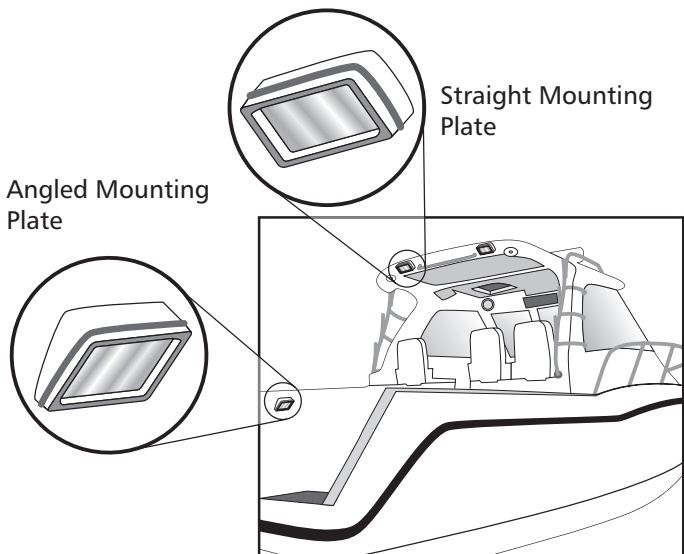

Best of all are its superior lighting characteristics. The 45° x 20° flood beam pattern has sharp edge cut-offs to reduce stray lighting with no "hot spots", providing uniquely even lighting. The new Jabsco Flush Mount Floodlight is the smart choice for cockpit, deck and boarding point illumination for leisure, commercial, fishing and safety craft.

Features and Benefits

- 3" x 5" (76mm x 127mm) 50 watt sealed beam halogen
- 45° x 20° flood beam pattern
- U.V. stable materials for non-yellowing
- Heavy duty shock and vibration resistant construction
- Weather-proof "full boot" seal protects wire contacts

Engineered for life

SPECIFICATIONS

Models: 45930-2012, 3 x 5 Flush Mount - Angled Back
 45930-2512, 3 x 5 Flush Mount - Straight Back

Beam Angle: 45° x 20°

Voltage: 12 VDC

Amperage: 3.8 @ 12 VDC; 4.1 @ 13.6 VDC

Watts: 50

Size: 6-3/4" long x 4-1/4" high x 2-3/4" deep;
 (95mm x 108mm x 70mm)

Weight: 1 lb. (.45 kg.)

Conformance: CE

3" x 5" (76mm x 127mm)			
A	3" (84mm)	D	6-3/4" (171mm)
B	3-7/32" (92mm)	E	4-1/4" (108mm)
C	1-11/16" (43mm)	F	6-7/32" (157mm)