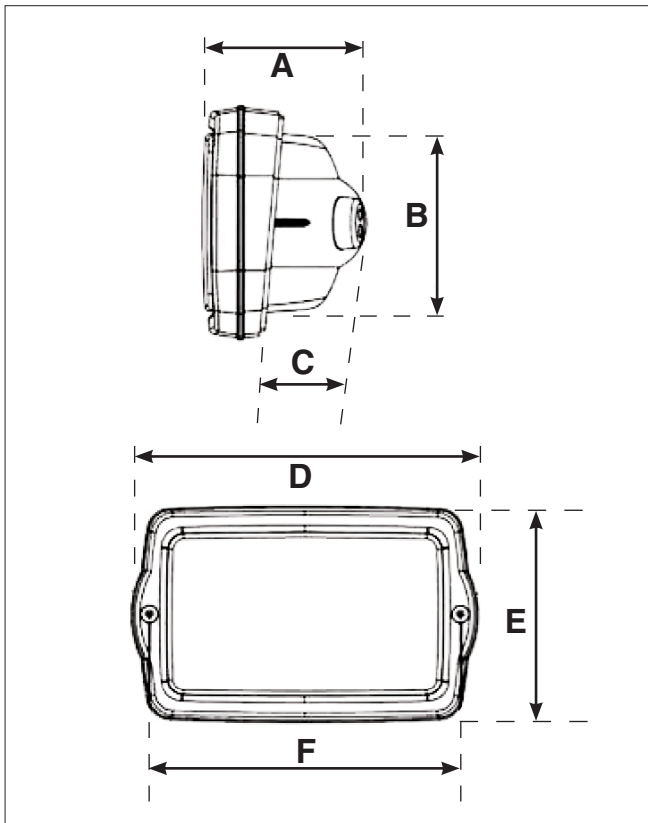

Best of all are its superior lighting characteristics. The 45° x 20° flood beam pattern has sharp edge cut-offs to reduce stray lighting with no "hot spots", providing uniquely even lighting. The new Jabsco Flush Mount Floodlight is the smart choice for cockpit, deck and boarding point illumination for leisure, commercial, fishing and safety craft.

Features and Benefits

- 3" x 5" (76mm x 127mm) 50 watt sealed beam halogen
- 45° x 20° flood beam pattern
- U.V. stable materials for non-yellowing
- Heavy duty shock and vibration resistant construction
- Weather-proof "full boot" seal protects wire contacts

Engineered for life

SPECIFICATIONS

Models: 45930-2012, 3 x 5 Flush Mount - Angled Back
 45930-2512, 3 x 5 Flush Mount - Straight Back

Beam Angle: 45° x 20°

Voltage: 12 VDC

Amperage: 3.8 @ 12 VDC; 4.1 @ 13.6 VDC

Watts: 50

Size: 6-3/4" long x 4-1/4" high x 2-3/4" deep;
 (95mm x 108mm x 70mm)

Weight: 1 lb. (.45 kg.)

Conformance: CE

3" x 5" (76mm x 127mm)			
A	3" (84mm)	D	6-3/4" (171mm)
B	3-7/32" (92mm)	E	4-1/4" (108mm)
C	1-11/16" (43mm)	F	6-7/32" (157mm)