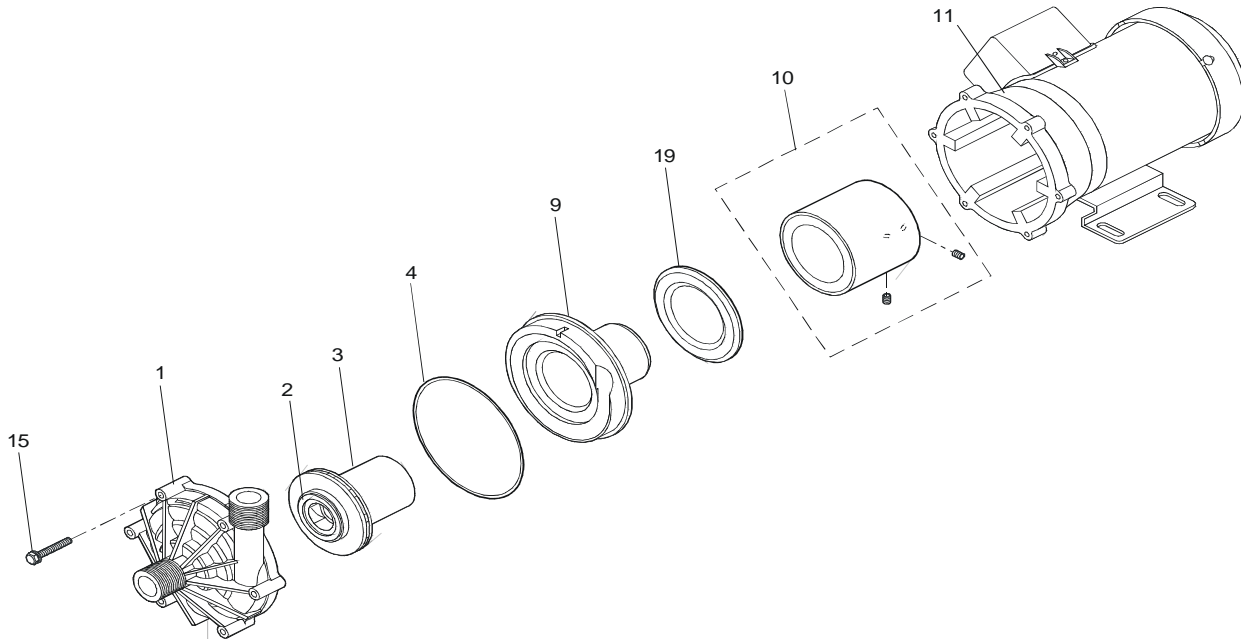

### MX (F) 70-100 Parts List

**SHADED ITEMS ARE RECOMMENDED SPARE PARTS**

Item #	Part Number	Description
<b>Item 1 Front Casing</b>	MX0465	Casing, Front, MX-70, GFRPP/Alumina Ceramic
	MX0468	Casing, Front, MX-100, GFRPP/Alumina Ceramic
	MX0761	Casing, Front, MX-F100R ,CFRETFE/Alumina Ceramic
	MX0762	Casing, Front, MX-F100K, CFRETFE/SiC
<b>Item 2 Mouth Ring</b>	MX0168	Mouth Ring, MX-100/MX-F100R, PTFE
<b>Item 3 Impeller Mag Cap Assembly</b>	MX0139	Magnet Cap Asm/Impeller, MX-70
	MX0154	Magnet Cap Asm/Impeller, MX-100
	MX0753	Magnet Cap./Impeller & mouth ring Assy, MX-F100RFY
	MX0754	Magnet Cap./Impeller & mouth ring Assy, MX-F100RFZ
	MX0755	Magnet Capsule/Impeller Assy., MX-F100KKY
	MX0756	Magnet Capsule/Impeller Assy., MX-F100KKZ
<b>Item 4 Casing O-Ring</b>	MX0138	O-ring, Casing, MX-70, FKM
	MX0153	O-ring, Casing, MX-(F)100, FKM
	MX0166	O-ring, Casing, MX-70, EPDM
	MX0167	O-ring, Casing, MX-(F)100, EPDM
<b>Item 9 Rear Casing</b>	MX0137	Casing, Rear, MX-70, GFRPP
	MX0152	Casing, Rear, MX-100, GFRPP
	MX0750	Casing, Rear, MX-F100R, CFRETFE
	MX0751	Casing Rear, MX-F100K, CFRETFE

### MX (F) 70-100 Parts List

Item #	Part Number	Description
<b>Item 10</b> Drive Magnet	MX0140	Magnet Asm, Drive, MX-70, Ferrite
	MX0155	Magnet Asm, Drive, MX-(F)100, Ferrite
<b>Item 15</b> Front Casing Bolts	MX0141	Casing bolt w/PW,SW, MX-70,M3X35, Req'd (6)
	MX0156	Casing bolt w/PW,SW, MX-(F)100,M6X40, Req'd (6)
<b>Item 19</b>	MX0157	Backup Ring, MX-(F)100, SUS304