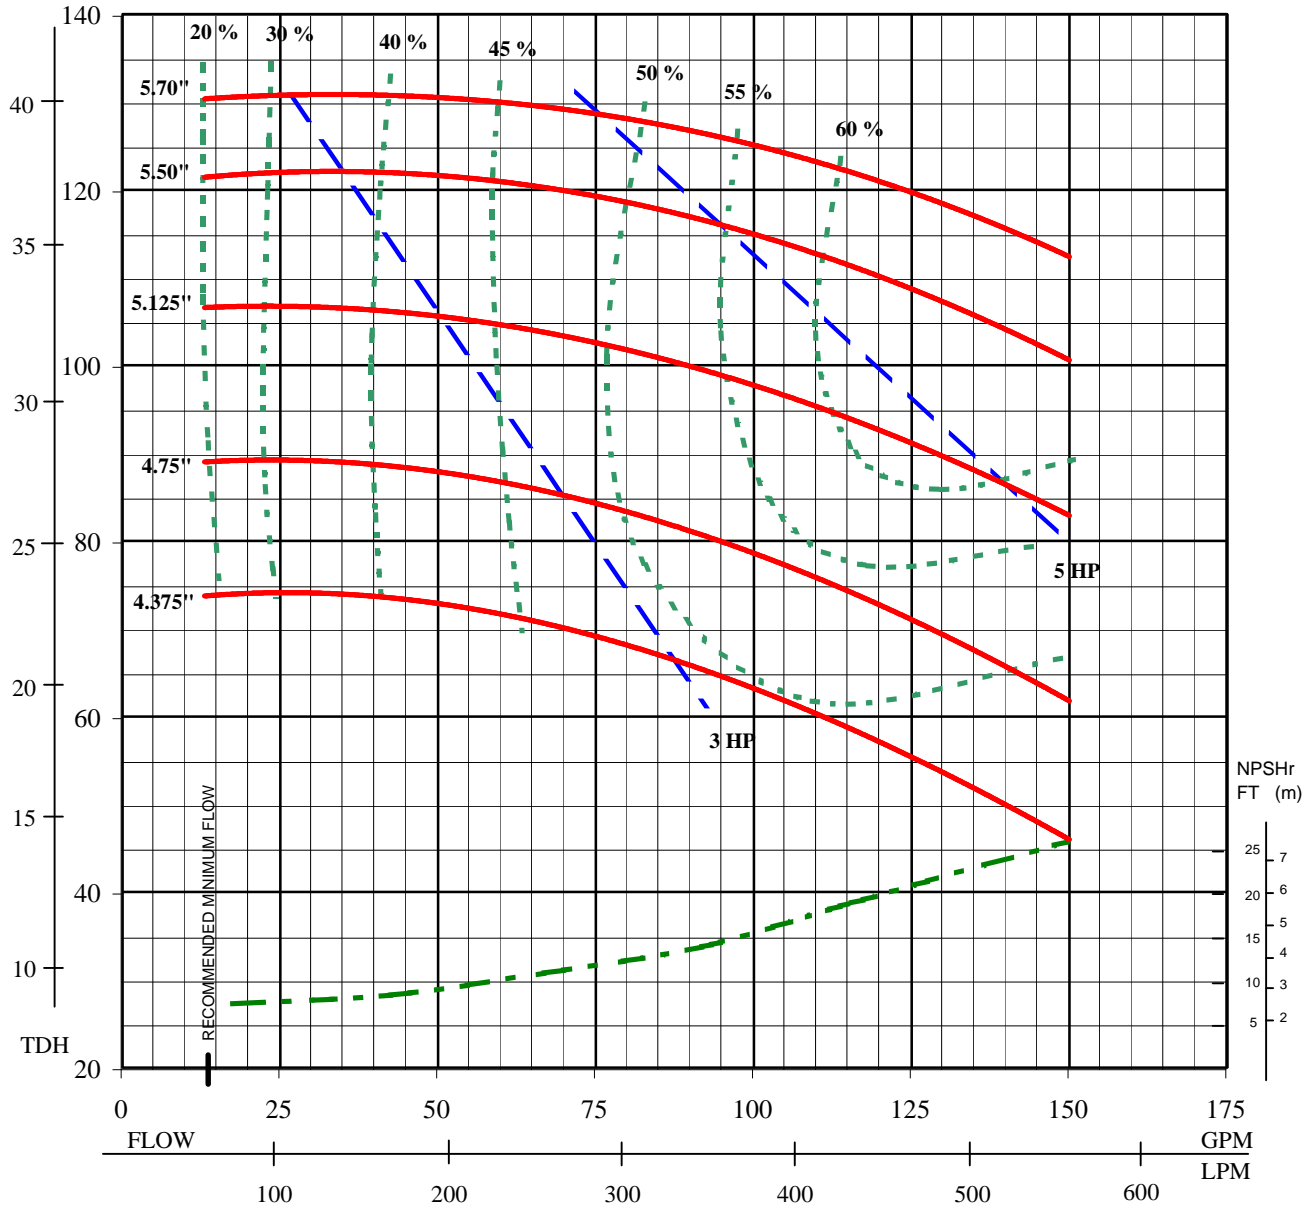

MDM-2156

Curve No.	IP20410.B	Max. Impeller Dia.	5.70"	Suction:	2"
RPM:	3500	# of Vanes:	6	Discharge:	1 1/2"
Date:	2/03	Approved:			