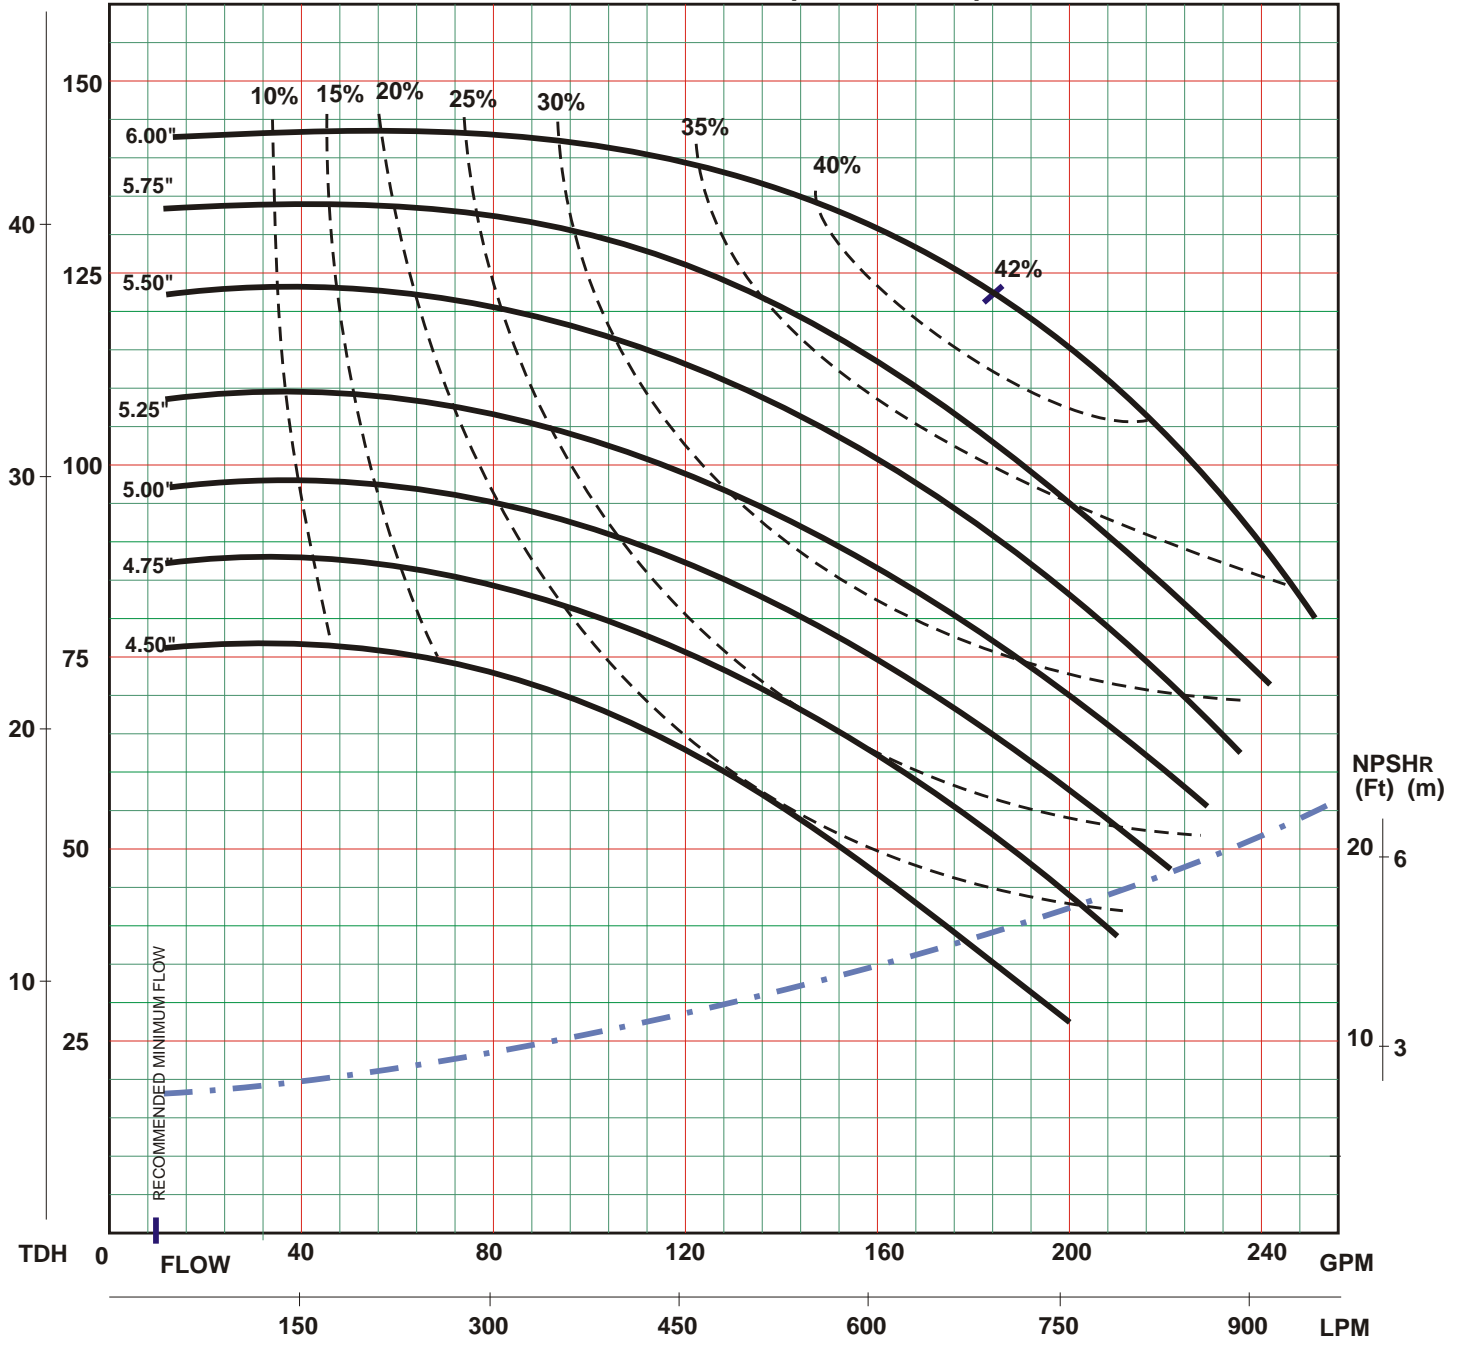

m FT

MDE-AB6 (3600 RPM)

Curve No: IP20413.A	Max. Impeller Dia.: 6.00"	Suction: 3"
RPM: 3550	No. of Vanes: 6	Discharge: 1½"
Date: 2/00	Approved:	