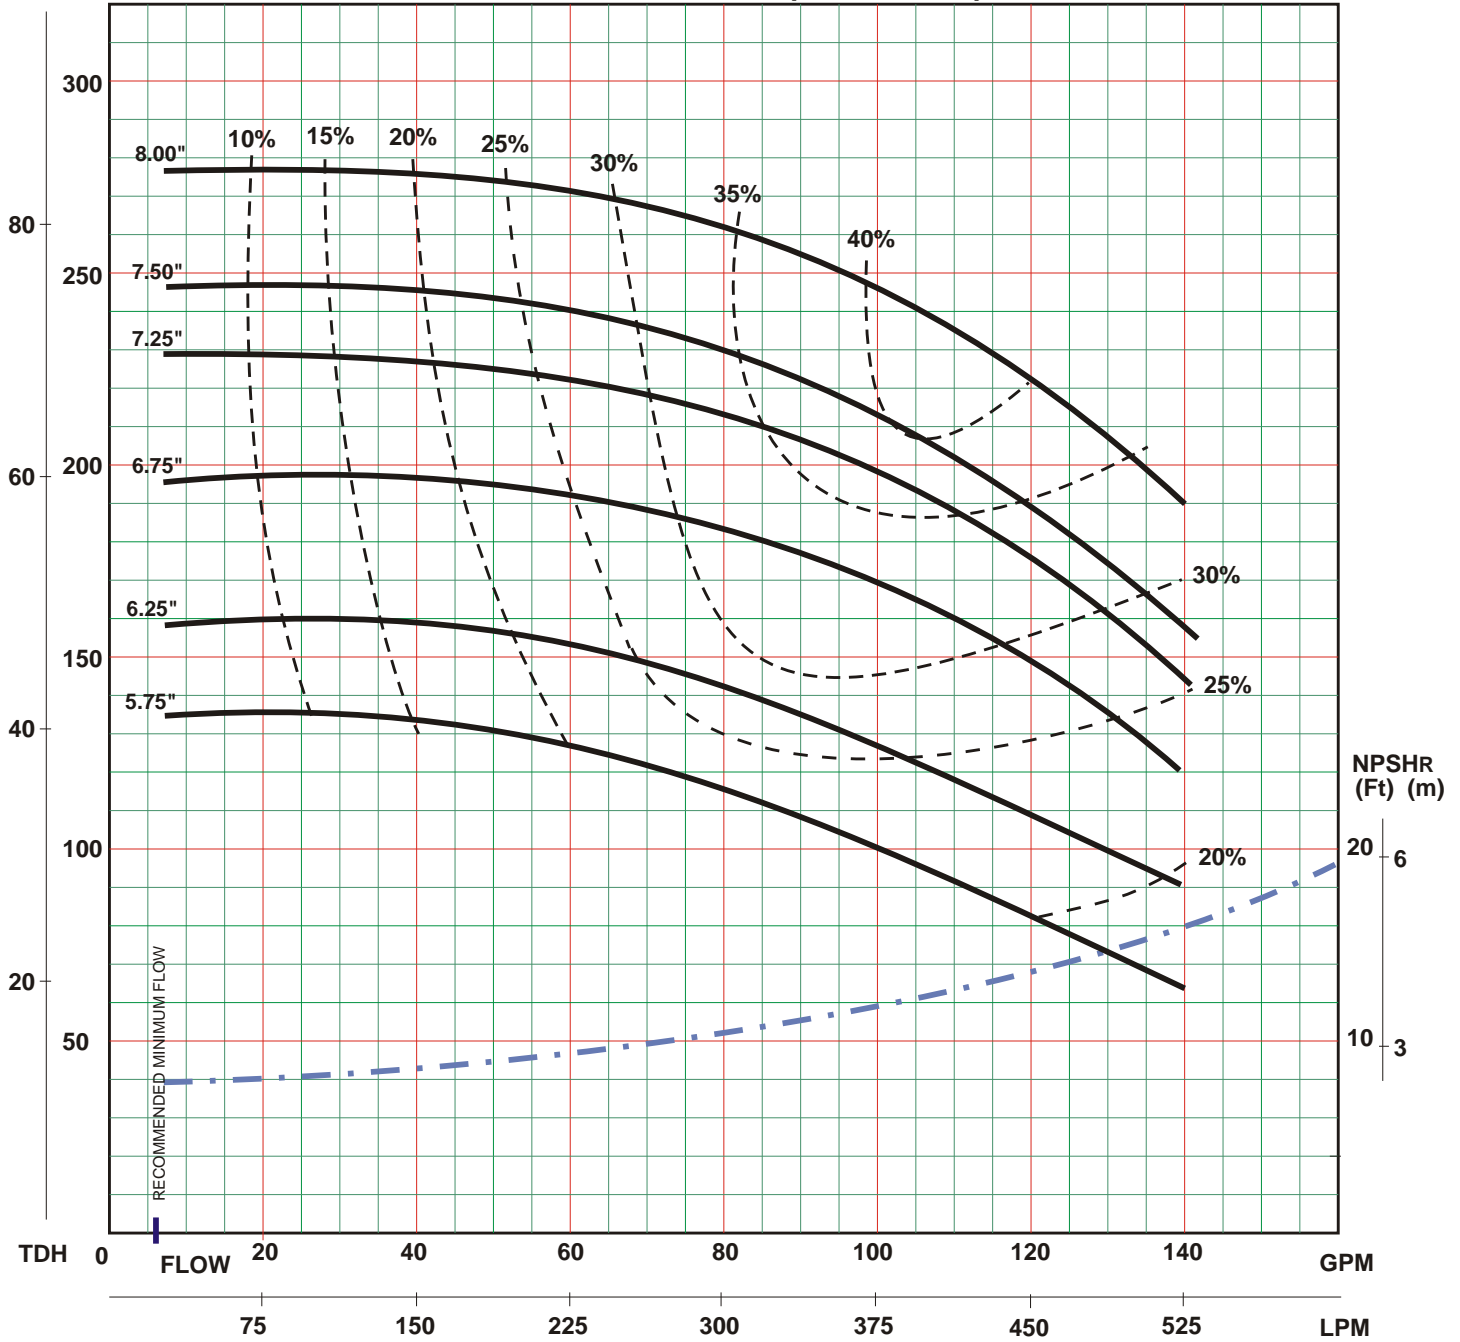

m FT

MDE-AA8 (3600 RPM)

Curve No: IP204XX.A	Max. Impeller Dia.: 8.00"	Suction: 1½"
RPM: 3550	No. of Vanes: 12	Discharge: 1"
Date: 3/00	Approved:	