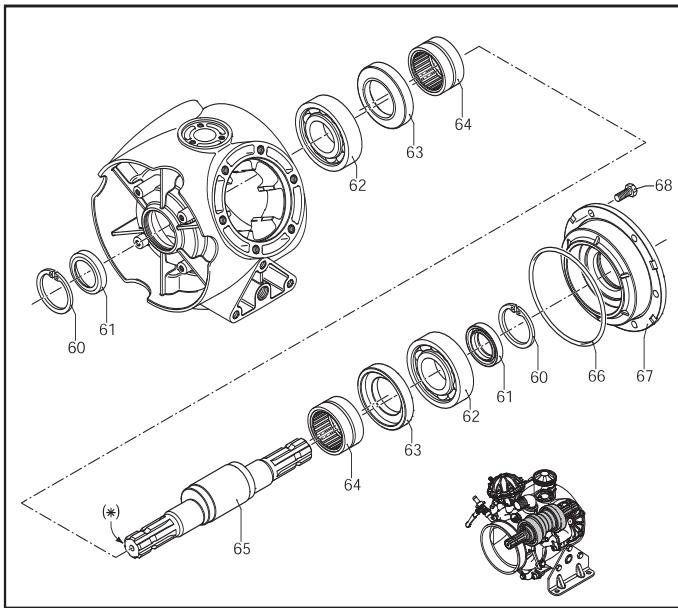

Parts Illustrations for Models 9910-DBS110 and 9910-DBS140

Parts List for Models 9910-DBS110 and 9910-DBS140

REF. NO.	PART NUMBER	DESCRIPTION	QTY. REQ'D
1	9910-2240100	Diaphragm pin	3
2	9910-580090	Retaining washer	3
3	9910-2240080	Diaphragm, Buna	3
4	9910-2240050	Sleeve DBS-110	3
4	9910-2240340	Sleeve DBS-140	3
5	9910-260230	Piston ring DBS-110	3
5	9910-2240360	Piston ring DBS-140	3
6	9910-2240060	Piston DBS-110	3
6	9910-2240350	Piston DBS-140	3
7	9910-260700	Piston pin DBS-110	3
7	9910-540070	Piston pin DBS-140	3
8	9910-160691	Pin ring	6
9	9910-2240090	Connecting rod	3
10	9910-2240110	Nut	3
11	9910-1800060	Black cap DBS-110	1
11	9910-750050	Red cap DBS-140	1
12	9910-1040060	O-Ring	1
14	9910-540290	Bolt	3
15	9910-2240070	Oil sight glass	1
16	9910-2240270	O-Ring	1
17	9910-2240010	Pump body DBS-110	1
17	9910-2240011	Pump body DBS-140	1
18	9910-2240030	Right head	2
19	9910-2240180	Bolt	15
20	9910-2240220	Bolt	3
21	9910-180101	O-Ring	2
22	9910-2240190	Base	2
23	9910-540100	Bolt	6
24	9910-820361	Plug	2
25	9910-2240031	Left head	1
27	9910-180020	Air valve	1
28	9910-650542	Gasket	1
29	9910-680350	Bolt	8
30	9910-2240300	Upper air chamber	1
31	9910-550190	Diaphragm, Buna	1
33	9910-2240310	Lower air chamber	1
34	9910-380240	Nut	8
35	9910-720030	O-Ring	1
36	9910-2240210	Elbow 1-1/2"	1
37	9910-2240200	Ring nut	1
38	9910-390210	O-Ring	1
39	9910-680070	O-Ring	6
40	9910-759051	Complete valve	6
41	9910-130491	Right valve	1
42	9910-110130	Hose barb 1/2"	2
43	9910-2240260	Valve elbow	2
44	2406-0023	Plug	2
45	9910-650330	Bolt	6

REF. NO.	PART NUMBER	DESCRIPTION	QTY. REQ'D
46	9910-880581	Cap, brass	1
47	9910-820510	O-Ring	1
48	9910-2240040	Manifold	1
49	9910-850250	Bolt	4
50	9910-390311	Washer	4
51	9910-1500470	Shield	1
52	9910-851650	Outlet elbow	1
53	9910-KIT2497	Left valve	1
54	9910-881461	Threaded adapter	1
60	9910-2240160	Snap ring	2
61	9910-2240150	Seal ring	2
62	9910-2240430	Bearing	2
63	9910-2240121	Con rod ring	2
64	9910-850320	Roller bearing	2
65	9910-2240173	Crankshaft	1
66	9910-2240290	O-ring	1
67	9910-2240020	Flange	1
68	9910-160670	Bolt	6

**9910-KIT2444
Diaphragm Kit**

REF. NO.	QTY.
3	3

**9910-KIT2445
Valve Kit**

REF. NO.	QTY.
39	6
40	6

**9910-KIT2446
O-Ring Kit**

REF. NO.	QTY.
12	1
16	1
21	2
35	1
38	1
39	6
47	1
66	1

REF. NO.	DESCRIPTION	Tightening Torque	
		In Lbs.	Nm
1	Dia. Pin	262.5	29.4
10	Nut	262.5	29.4
14	Bolt	87.5	9.8
19	Bolt	435.5	49.0
20	Bolt	435.5	49.0
23	Bolt	435.5	49.0
24	Plug	171.4	19.6
27	Air valve	34.5	3.9
29	Bolt	171.4	19.6
44	Plug	171.4	19.6
45	Bolt	350.0	39.2
46	Brass cap	171.4	19.6
49	Bolt	87.5	9.8
68	Bolt	350.0	39.2