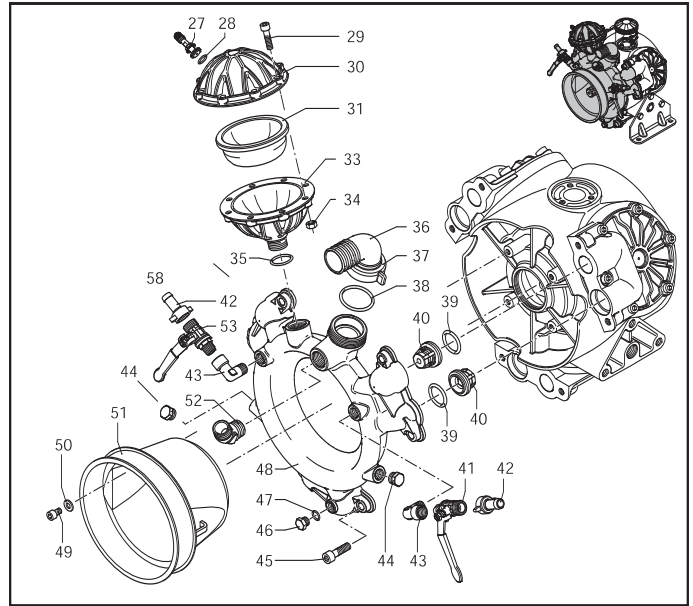

Parts Illustrations for Models 9910-DBS110 and 9910-DBS140

Parts List for Models 9910-DBS110 and 9910-DBS140

REF. NO.	PART NUMBER	DESCRIPTION	QTY. REQ'D
1	9910-2240100	Diaphragm pin	3
2	9910-580090	Retaining washer	3
3	9910-2240080	Diaphragm, Buna	3
4	9910-2240050	Sleeve DBS-110	3
4	9910-2240340	Sleeve DBS-140	3
5	9910-260230	Piston ring DBS-110	3
5	9910-2240360	Piston ring DBS-140	3
6	9910-2240060	Piston DBS-110	3
6	9910-2240350	Piston DBS-140	3
7	9910-260700	Piston pin DBS-110	3
7	9910-540070	Piston pin DBS-140	3
8	9910-160691	Pin ring	6
9	9910-2240090	Connecting rod	3
10	9910-2240110	Nut	3
11	9910-1800060	Black cap DBS-110	1
11	9910-750050	Red cap DBS-140	1
12	9910-1040060	O-Ring	1
14	9910-540290	Bolt	3
15	9910-2240070	Oil sight glass	1
16	9910-2240270	O-Ring	1
17	9910-2240010	Pump body DBS-110	1
17	9910-2240011	Pump body DBS-140	1
18	9910-2240030	Right head	2
19	9910-2240180	Bolt	15
20	9910-2240220	Bolt	3
21	9910-180101	O-Ring	2
22	9910-2240190	Base	2
23	9910-540100	Bolt	6
24	9910-820361	Plug	2
25	9910-2240031	Left head	1
27	9910-180020	Air valve	1
28	9910-650542	Gasket	1
29	9910-680350	Bolt	8
30	9910-2240300	Upper air chamber	1
31	9910-550190	Diaphragm, Buna	1
33	9910-2240310	Lower air chamber	1
34	9910-380240	Nut	8
35	9910-720030	O-Ring	1
36	9910-2240210	Elbow 1-1/2"	1
37	9910-2240200	Ring nut	1
38	9910-390210	O-Ring	1
39	9910-680070	O-Ring	6
40	9910-759051	Complete valve	6
41	9910-130491	Right valve	1
42	9910-110130	Hose barb 1/2"	2
43	9910-2240260	Valve elbow	2
44	2406-0023	Plug	2
45	9910-650330	Bolt	6

REF. NO.	PART NUMBER	DESCRIPTION	QTY. REQ'D
46	9910-880581	Cap, brass	1
47	9910-820510	O-Ring	1
48	9910-2240040	Manifold	1
49	9910-850250	Bolt	4
50	9910-390311	Washer	4
51	9910-1500470	Shield	1
52	9910-851650	Outlet elbow	1
53	9910-KIT2497	Left valve	1
54	9910-881461	Threaded adapter	1
60	9910-2240160	Snap ring	2
61	9910-2240150	Seal ring	2
62	9910-2240430	Bearing	2
63	9910-2240121	Con rod ring	2
64	9910-850320	Roller bearing	2
65	9910-2240173	Crankshaft	1
66	9910-2240290	O-ring	1
67	9910-2240020	Flange	1
68	9910-160670	Bolt	6

**9910-KIT2444
Diaphragm Kit**

REF. NO.	QTY.
3	3

**9910-KIT2445
Valve Kit**

REF. NO.	QTY.
39	6
40	6

**9910-KIT2446
O-Ring Kit**

REF. NO.	QTY.
12	1
16	1
21	2
35	1
38	1
39	6
47	1
66	1

REF. NO.	DESCRIPTION	Tightening Torque	
		In Lbs.	Nm
1	Dia. Pin	262.5	29.4
10	Nut	262.5	29.4
14	Bolt	87.5	9.8
19	Bolt	435.5	49.0
20	Bolt	435.5	49.0
23	Bolt	435.5	49.0
24	Plug	171.4	19.6
27	Air valve	34.5	3.9
29	Bolt	171.4	19.6
44	Plug	171.4	19.6
45	Bolt	350.0	39.2
46	Brass cap	171.4	19.6
49	Bolt	87.5	9.8
68	Bolt	350.0	39.2