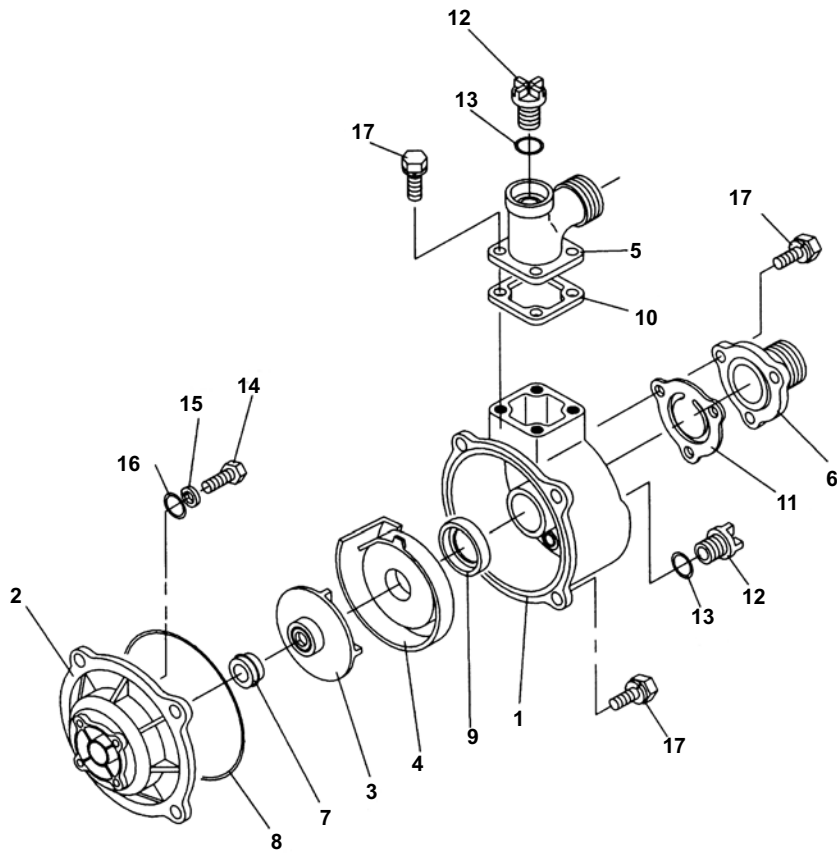

Model 1541A-SP

Ref. No.	Qty. Req'd.	Part No.	Description
1	1	ENGINE	PowerPro™ 2.5 hp
2	1	2545-0068	Casing
3	1	2545-0069	Casing Cover
4	1	2545-0070	Impeller
5	1	2545-0071	Inner Casing
6	1	2545-0072	Discharge Port
7	1	2545-0073	Inlet Port
8	1	2120-0074	Mechanical Seal
9	1	2545-0075	O-ring
10	1	2545-0076	O-ring
11	1	2545-0077	Gasket
12	2	2545-0078	Check Valve
13	2	2545-0079	Plug
14	4	2545-0080	O-ring
15	4	2545-0081	Bolt
16	4	2545-0082	Washer
17	4	2545-0083	O-ring
17	12	2545-0084	Bolt