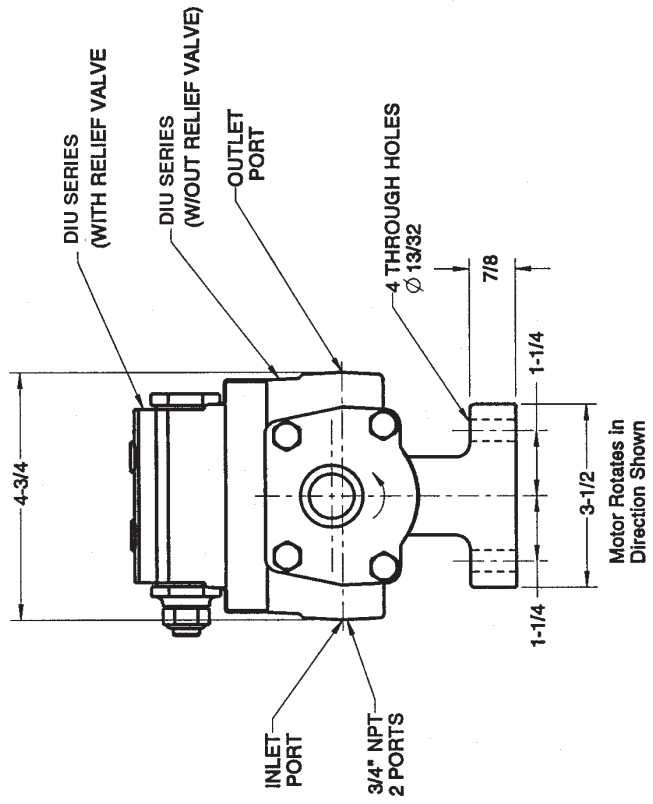

PUMP	M	N	P	R
1U	3-27/32	3-7/16	1-21/32	1-1/2
3U	3-27/32	3-7/16	1-21/32	1-1/2
5U	3-27-32	3-5/8	1-21/32	1-1/2
6U	3-7/8	3-9/16	1-19/32	1-17/32
8U	3-7/8	3-3/4	1-19/32	1-17/32

**Outboard Bearing
Bracket & Pump Assembly**

FRONT VIEW

LEFT SIDE