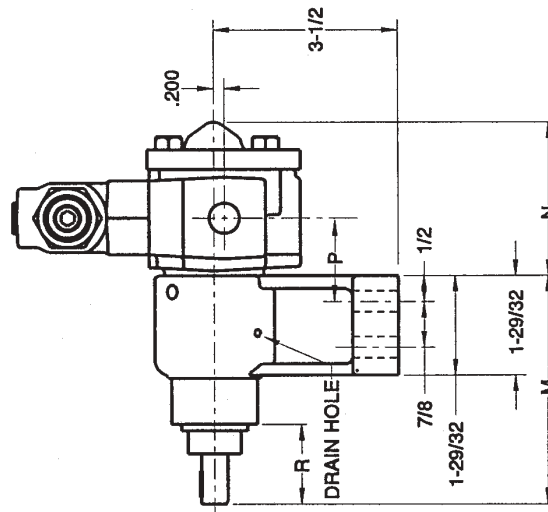

PUMP	M	N	P	R
1U	3-27/32	3-7/16	1-21/32	1-1/2
3U	3-27/32	3-7/16	1-21/32	1-1/2
5U	3-27-32	3-5/8	1-21/32	1-1/2
6U	3-7/8	3-9/16	1-19/32	1-17/32
8U	3-7/8	3-3/4	1-19/32	1-17/32

**Outboard Bearing
Bracket & Pump Assembly**

FRONT VIEW

LEFT SIDE