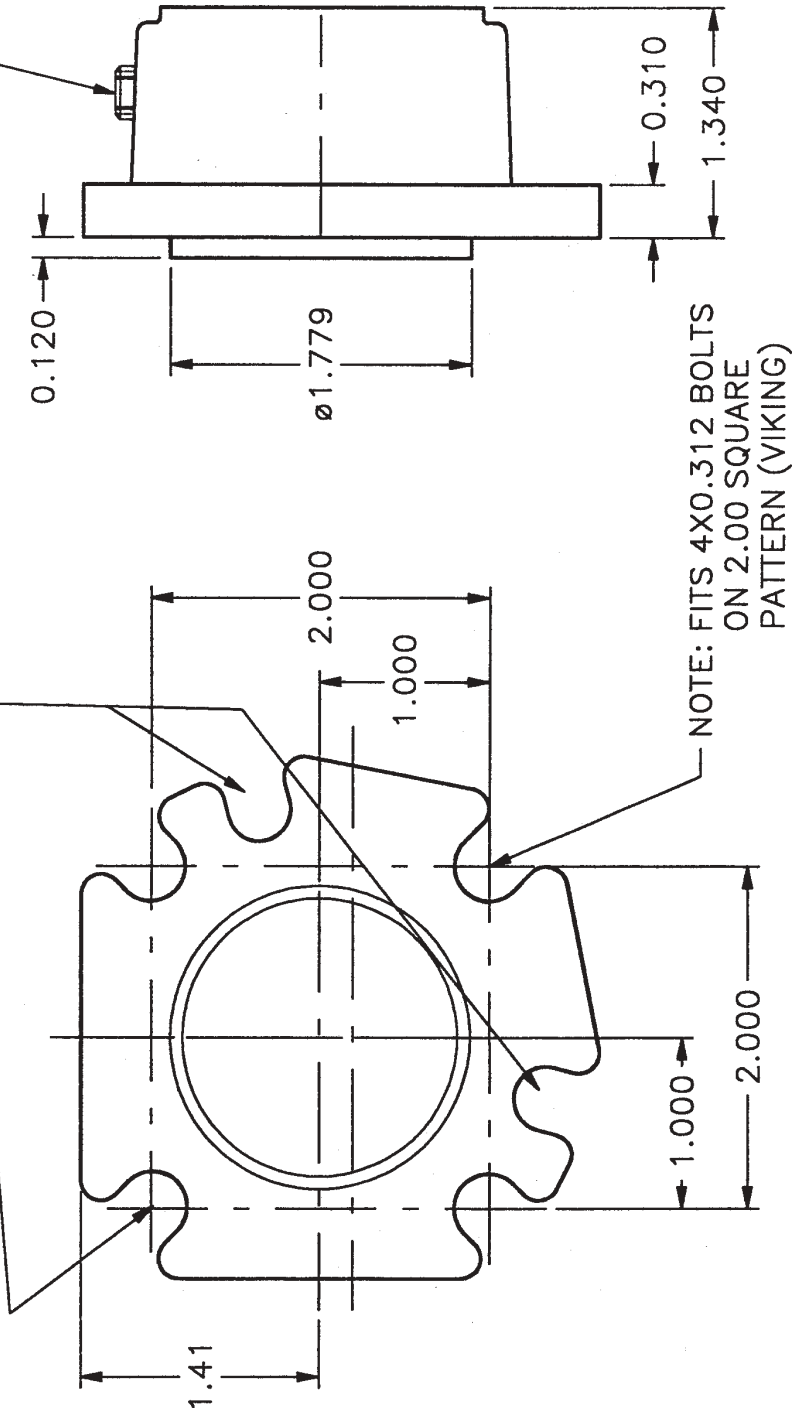

3 or 4 Bolt Style Mounting
Configuration used for direct coupled
model 1-8U pumps

2X.312 UNC SOCKET HEAD SET
SCREWS FIT .156 HEX KEY.

NOTE: FITS 3X0.25 BOLTS
ON 2.75 B.C.

F48T Bracket Assembly