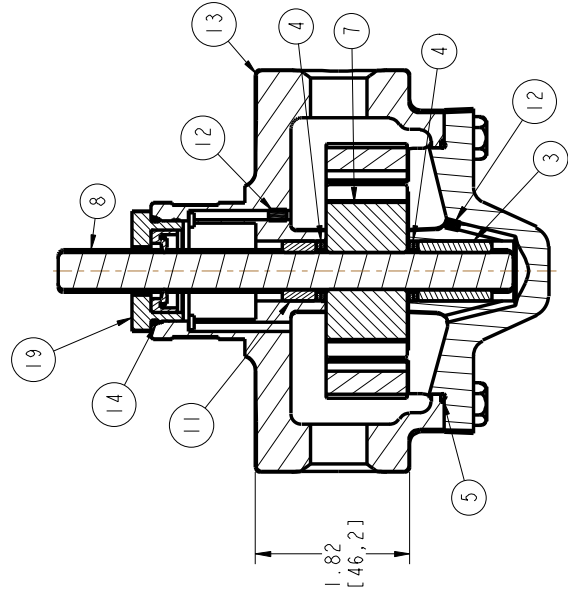

Right Side

Cutaway View
Bottom