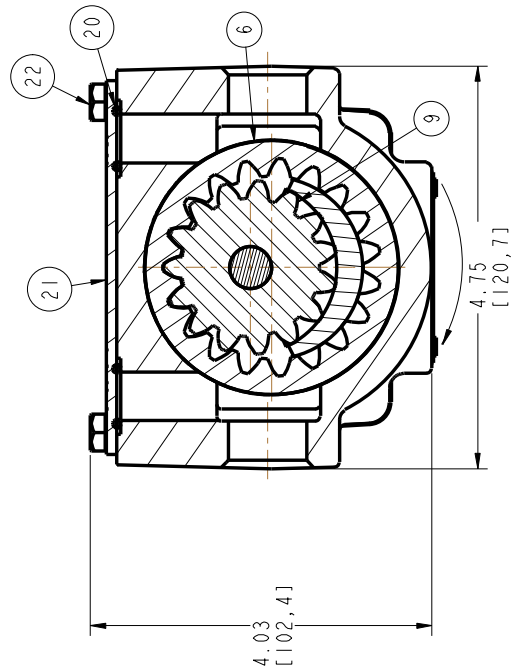

Rotation Arrow Denotes
Standard Clockwise Rotation
Cutaway View
Shaft End

Bracketed Dimensions are mm.

7U - 7GPM
UNIVERSAL PUMP Revised 2008