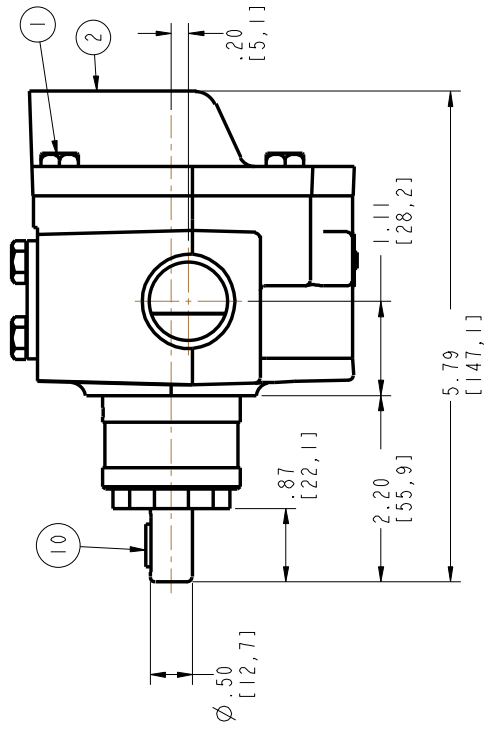

pump division

DIVISION OF BAKER MANUFACTURING COMPANY

7U - 7GPM
UNIVERSAL PUMP Revised 2008

7U-7GPM HAIGHT PUMP

Item	Part Number	Description	Qty.
1	E90HC.6	Screw, Cover	4
2	ED730A	Cover	1
3	E11F	Bearing	1
4	E21E	Wiper Seal	1
5	E28E	O-Ring, Cover	1
6	ED726F1	Rotor	1
7	ED7C13PK	Shaft & Pinion Assembly	1
8	D814PK	Shaft	1
9	ED715C1	Pinion	1
10	E13C50	Key 1/8 Sq X 1/2 Lg	1
11	E11F2	Bearing	1
12	E49E	Set Screw, Vent	2
13	ED83A7	Case	1
14	E24SE	O-ring-Gland	1
15	E18E	Shaft Seal	2
19	E22S3F4	Gland	1
20	SE2018N70	O-Ring, Cover Plate	2
21	ED530CP	Cover Plate	1
22	E90HC.5	Screw, Cover Plate	4

Right Side