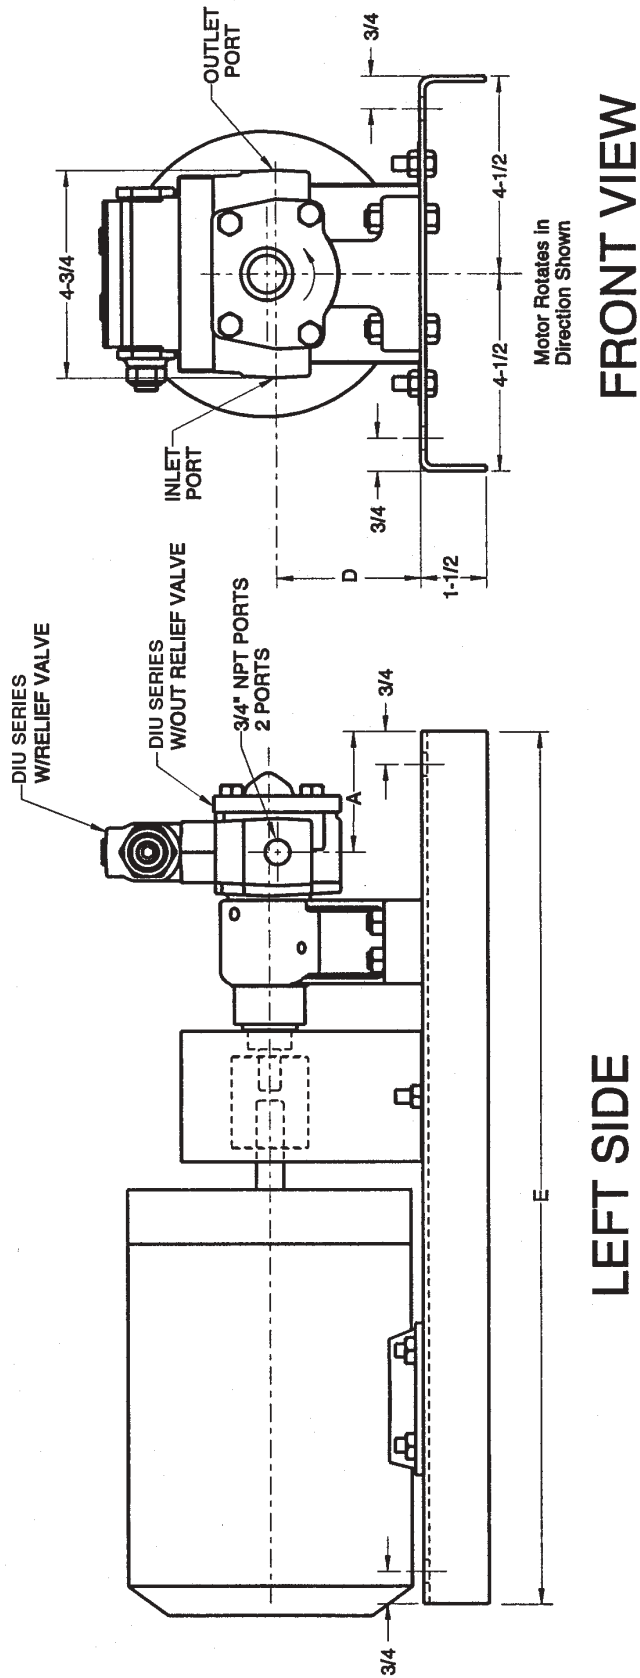

BEDPLATE	FRAME	D	E
S56B	48	3	20
	56, 143 145	3-1/2	
S140B	182	3-1/2	24
	184		

PUMP	A
1-5U	2-13/16
6 & 8U	2-3/4

**1U through 8U
Bedplate Assembly**

FRONT VIEW

LEFT SIDE