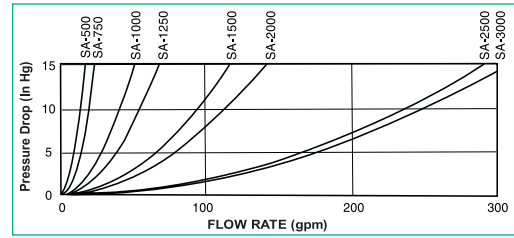

# SA-S SERIES

**MODEL SA**  
BRONZE CASTINGS  
CLEAR SIGHT GLASS

**MODEL ASA**  
BRONZE CASTINGS  
SS ENCLOSURE

#304 SS Basket	Monel Basket	NPT Pipe Size	A	B	C	D	Ratio	Weight
SA-500-S	SA-500	1/2"	7.8	4.5	4.0	2.3	54	4.2
SA-750-S	SA-750	3/4"	7.8	4.5	4.0	2.3	36	4.4
SA-1000-S	SA-1000	1"	10.5	5.5	5.0	2.8	29	6.9
SA-1250-S	SA-1250	1-1/4"	12.8	5.5	5.0	2.8	25	7.7
SA-1500-S	SA-1500	1-1/2"	13.8	6.8	6.3	3.3	20	12.3
SA-2000-S	SA-2000	2"	16.5	6.8	6.3	3.5	14	16.2
SA-2500-S	SA-2500	2-1/2"	18.8	7.8	6.3	3.8	11	18.4
SA-3000-S	SA-3000	3"	21.5	7.8	6.3	4.0	9	21.3
ASA-500-S	ASA-500	1/2"	7.8	4.5	4.0	2.3	54	5.6
ASA-750-S	ASA-750	3/4"	7.8	4.5	4.0	2.3	36	6.6
ASA-1000-S	ASA-1000	1"	10.5	5.5	5.0	2.8	29	10.1
ASA-1250-S	ASA-1250	1-1/4"	12.8	5.5	5.0	2.8	25	11.9
ASA-1500-S	ASA-1500	1-1/2"	13.8	6.8	6.3	3.3	20	16.8
ASA-2000-S	ASA-2000	2"	16.5	6.8	6.3	3.5	14	21.8
ASA-2500-S	ASA-2500	2-1/2"	18.8	7.8	6.3	3.8	11	25.1
ASA-3000-S	ASA-3000	3"	21.5	7.8	6.3	4.0	9	29.4

# SD SERIES

**MODEL SD**  
BRONZE CASTINGS  
CLEAR SIGHT GLASS

**MODEL ASD**  
BRONZE CASTINGS  
SS ENCLOSURE

#304 SS Basket	Monel Basket	NPT Pipe Size	A	B	C	D	Ratio	Weight
SD-1500-S	SD-1500	1-1/2"	14.5	8.9	8.4	3.8	36	24.0
SD-2000-S	SD-2000	2"	17.0	8.9	8.4	3.6	22	26.0
SD-2500-S	SD-2500	2-1/2"	20.4	8.9	8.4	4.4	16	36.0
SD-3000-S	SD-3000	3"	22.4	8.9	8.4	4.4	13	38.0
ASD-1500-S	ASD-1500	1-1/2"	14.5	8.9	8.4	3.8	36	32.2
ASD-2000-S	ASD-2000	2"	17.0	8.9	8.4	3.6	22	36.6
ASD-2500-S	ASD-2500	2-1/2"	20.4	8.9	8.4	4.4	16	48.7
ASD-3000-S	ASD-3000	3"	22.4	8.9	8.4	4.5	13	52.8