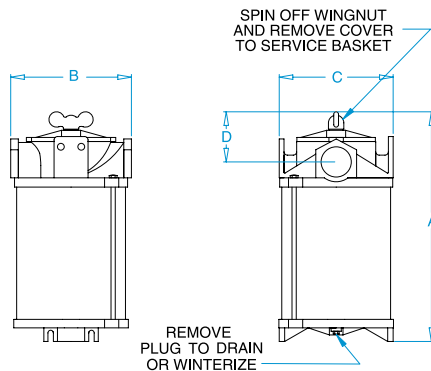

# SA-S SERIES

**MODEL SA**  
BRONZE CASTINGS  
CLEAR SIGHT GLASS

**MODEL ASA**  
BRONZE CASTINGS  
SS ENCLOSURE

#304 SS Basket	Monel Basket	NPT Pipe Size	A	B	C	D	Ratio	Weight
SA-500-S	SA-500	1/2"	7.8	4.5	4.0	2.3	54	4.2
SA-750-S	SA-750	3/4"	7.8	4.5	4.0	2.3	36	4.4
SA-1000-S	SA-1000	1"	10.5	5.5	5.0	2.8	29	6.9
SA-1250-S	SA-1250	1-1/4"	12.8	5.5	5.0	2.8	25	7.7
SA-1500-S	SA-1500	1-1/2"	13.8	6.8	6.3	3.3	20	12.3
SA-2000-S	SA-2000	2"	16.5	6.8	6.3	3.5	14	16.2
SA-2500-S	SA-2500	2-1/2"	18.8	7.8	6.3	3.8	11	18.4
SA-3000-S	SA-3000	3"	21.5	7.8	6.3	4.0	9	21.3
ASA-500-S	ASA-500	1/2"	7.8	4.5	4.0	2.3	54	5.6
ASA-750-S	ASA-750	3/4"	7.8	4.5	4.0	2.3	36	6.6
ASA-1000-S	ASA-1000	1"	10.5	5.5	5.0	2.8	29	10.1
ASA-1250-S	ASA-1250	1-1/4"	12.8	5.5	5.0	2.8	25	11.9
ASA-1500-S	ASA-1500	1-1/2"	13.8	6.8	6.3	3.3	20	16.8
ASA-2000-S	ASA-2000	2"	16.5	6.8	6.3	3.5	14	21.8
ASA-2500-S	ASA-2500	2-1/2"	18.8	7.8	6.3	3.8	11	25.1
ASA-3000-S	ASA-3000	3"	21.5	7.8	6.3	4.0	9	29.4

# SD SERIES

**MODEL SD**  
BRONZE CASTINGS  
CLEAR SIGHT GLASS

**MODEL ASD**  
BRONZE CASTINGS  
SS ENCLOSURE

#304 SS Basket	Monel Basket	NPT Pipe Size	A	B	C	D	Ratio	Weight
SD-1500-S	SD-1500	1-1/2"	14.5	8.9	8.4	3.8	36	24.0
SD-2000-S	SD-2000	2"	17.0	8.9	8.4	3.6	22	26.0
SD-2500-S	SD-2500	2-1/2"	20.4	8.9	8.4	4.4	16	36.0
SD-3000-S	SD-3000	3"	22.4	8.9	8.4	4.4	13	38.0
ASD-1500-S	ASD-1500	1-1/2"	14.5	8.9	8.4	3.8	36	32.2
ASD-2000-S	ASD-2000	2"	17.0	8.9	8.4	3.6	22	36.6
ASD-2500-S	ASD-2500	2-1/2"	20.4	8.9	8.4	4.4	16	48.7
ASD-3000-S	ASD-3000	3"	22.4	8.9	8.4	4.5	13	52.8