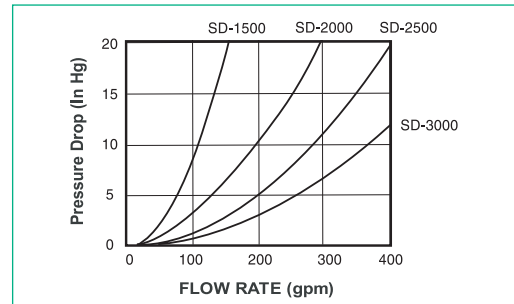

# SA-S SERIES

**MODEL SA**  
BRONZE CASTINGS  
CLEAR SIGHT GLASS

**MODEL ASA**  
BRONZE CASTINGS  
SS ENCLOSURE

#304 SS Basket	Monel Basket	NPT Pipe Size	A	B	C	D	Ratio	Weight
SA-500-S	SA-500	1/2"	7.8	4.5	4.0	2.3	54	4.2
SA-750-S	SA-750	3/4"	7.8	4.5	4.0	2.3	36	4.4
SA-1000-S	SA-1000	1"	10.5	5.5	5.0	2.8	29	6.9
SA-1250-S	SA-1250	1-1/4"	12.8	5.5	5.0	2.8	25	7.7
SA-1500-S	SA-1500	1-1/2"	13.8	6.8	6.3	3.3	20	12.3
SA-2000-S	SA-2000	2"	16.5	6.8	6.3	3.5	14	16.2
SA-2500-S	SA-2500	2-1/2"	18.8	7.8	6.3	3.8	11	18.4
SA-3000-S	SA-3000	3"	21.5	7.8	6.3	4.0	9	21.3
ASA-500-S	ASA-500	1/2"	7.8	4.5	4.0	2.3	54	5.6
ASA-750-S	ASA-750	3/4"	7.8	4.5	4.0	2.3	36	6.6
ASA-1000-S	ASA-1000	1"	10.5	5.5	5.0	2.8	29	10.1
ASA-1250-S	ASA-1250	1-1/4"	12.8	5.5	5.0	2.8	25	11.9
ASA-1500-S	ASA-1500	1-1/2"	13.8	6.8	6.3	3.3	20	16.8
ASA-2000-S	ASA-2000	2"	16.5	6.8	6.3	3.5	14	21.8
ASA-2500-S	ASA-2500	2-1/2"	18.8	7.8	6.3	3.8	11	25.1
ASA-3000-S	ASA-3000	3"	21.5	7.8	6.3	4.0	9	29.4

# SD SERIES

**MODEL SD**  
BRONZE CASTINGS  
CLEAR SIGHT GLASS

**MODEL ASD**  
BRONZE CASTINGS  
SS ENCLOSURE

#304 SS Basket	Monel Basket	NPT Pipe Size	A	B	C	D	Ratio	Weight
SD-1500-S	SD-1500	1-1/2"	14.5	8.9	8.4	3.8	36	24.0
SD-2000-S	SD-2000	2"	17.0	8.9	8.4	3.6	22	26.0
SD-2500-S	SD-2500	2-1/2"	20.4	8.9	8.4	4.4	16	36.0
SD-3000-S	SD-3000	3"	22.4	8.9	8.4	4.4	13	38.0
ASD-1500-S	ASD-1500	1-1/2"	14.5	8.9	8.4	3.8	36	32.2
ASD-2000-S	ASD-2000	2"	17.0	8.9	8.4	3.6	22	36.6
ASD-2500-S	ASD-2500	2-1/2"	20.4	8.9	8.4	4.4	16	48.7
ASD-3000-S	ASD-3000	3"	22.4	8.9	8.4	4.5	13	52.8