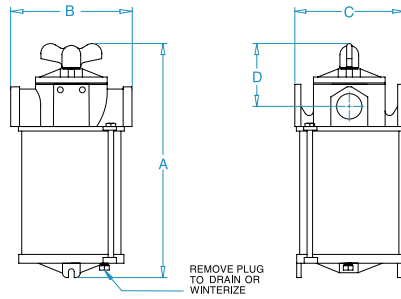

# SA-S SERIES

**MODEL SA**  
BRONZE CASTINGS  
CLEAR SIGHT GLASS

**MODEL ASA**  
BRONZE CASTINGS  
SS ENCLOSURE

#304 SS Basket	Monel Basket	NPT Pipe Size	A	B	C	D	Ratio	Weight
SA-500-S	SA-500	1/2"	7.8	4.5	4.0	2.3	54	4.2
SA-750-S	SA-750	3/4"	7.8	4.5	4.0	2.3	36	4.4
SA-1000-S	SA-1000	1"	10.5	5.5	5.0	2.8	29	6.9
SA-1250-S	SA-1250	1-1/4"	12.8	5.5	5.0	2.8	25	7.7
SA-1500-S	SA-1500	1-1/2"	13.8	6.8	6.3	3.3	20	12.3
SA-2000-S	SA-2000	2"	16.5	6.8	6.3	3.5	14	16.2
SA-2500-S	SA-2500	2-1/2"	18.8	7.8	6.3	3.8	11	18.4
SA-3000-S	SA-3000	3"	21.5	7.8	6.3	4.0	9	21.3
ASA-500-S	ASA-500	1/2"	7.8	4.5	4.0	2.3	54	5.6
ASA-750-S	ASA-750	3/4"	7.8	4.5	4.0	2.3	36	6.6
ASA-1000-S	ASA-1000	1"	10.5	5.5	5.0	2.8	29	10.1
ASA-1250-S	ASA-1250	1-1/4"	12.8	5.5	5.0	2.8	25	11.9
ASA-1500-S	ASA-1500	1-1/2"	13.8	6.8	6.3	3.3	20	16.8
ASA-2000-S	ASA-2000	2"	16.5	6.8	6.3	3.5	14	21.8
ASA-2500-S	ASA-2500	2-1/2"	18.8	7.8	6.3	3.8	11	25.1
ASA-3000-S	ASA-3000	3"	21.5	7.8	6.3	4.0	9	29.4

# SD SERIES

**MODEL SD**  
BRONZE CASTINGS  
CLEAR SIGHT GLASS

**MODEL ASD**  
BRONZE CASTINGS  
SS ENCLOSURE

#304 SS Basket	Monel Basket	NPT Pipe Size	A	B	C	D	Ratio	Weight
SD-1500-S	SD-1500	1-1/2"	14.5	8.9	8.4	3.8	36	24.0
SD-2000-S	SD-2000	2"	17.0	8.9	8.4	3.6	22	26.0
SD-2500-S	SD-2500	2-1/2"	20.4	8.9	8.4	4.4	16	36.0
SD-3000-S	SD-3000	3"	22.4	8.9	8.4	4.4	13	38.0
ASD-1500-S	ASD-1500	1-1/2"	14.5	8.9	8.4	3.8	36	32.2
ASD-2000-S	ASD-2000	2"	17.0	8.9	8.4	3.6	22	36.6
ASD-2500-S	ASD-2500	2-1/2"	20.4	8.9	8.4	4.4	16	48.7
ASD-3000-S	ASD-3000	3"	22.4	8.9	8.4	4.5	13	52.8