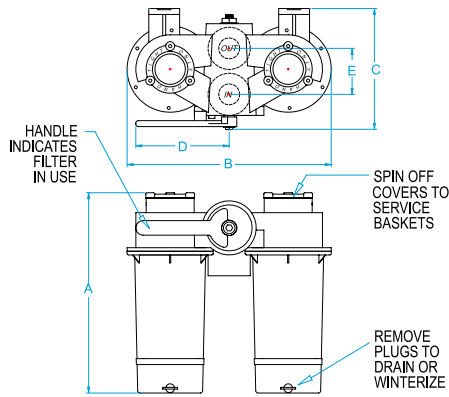

VERTICAL DUPLEX WATER STRAINERS

932 Series Performance Chart (above) shows estimated pressure drop information calculated from product proto-types. Consult GROCO for up-to-date information.

932 SERIES BRONZE CASTINGS CLEAR SIGHT GLASS

933 SERIES BRONZE CASTINGS BRONZE ENCLOSURES

#304 SS Basket	Monel Basket	NPT Pipe Size	A	B	C	D	E	Ratio	Weight
932-0500-00	932-0500-01	1/2"	-	-	-	-	-	54	11.0
932-0750-00	932-0750-01	3/4"	-	-	-	-	-	36	12.0
932-1000-00	932-1000-01	1"	9.4	13.5	6.5	3.3	2.5	28	18.5
932-1250-00	932-1250-01	1-1/4"	11.0	13.5	6.5	3.3	2.5	24	20.0
932-1500-00	932-1500-01	1-1/2"	12.8	17.2	10.2	5.1	3.9	20	52.0
932-2000-00	932-2000-01	2"	14.7	17.2	10.2	5.1	3.9	14	56.0
932-2500-00	932-2500-01	2-1/2"	20.0	17.5	12.6	5.1	5.5	11	60.0
932-3000-00	932-3000-00	3"	20.0	17.5	12.6	6.3	5.5	9	116.0
933-0500-00	933-0500-01	1/2"	-	-	-	-	-	54	14.2
933-0750-00	933-0750-01	3/4"	-	-	-	-	-	36	16.1
933-1000-00	933-1000-01	1"	9.4	13.5	6.5	3.3	2.5	28	23.4
933-1250-00	933-1250-01	1-1/4"	11.0	13.5	6.5	3.3	2.5	24	26.7
933-1500-00	933-1500-01	1-1/2"	12.8	17.2	10.2	5.1	3.9	20	65.9
933-2000-00	933-2000-01	2"	14.7	17.2	10.2	5.1	3.9	14	70.6
933-2500-00	933-2500-01	2-1/2"	20.0	17.5	12.6	5.1	5.5	11	78.3
933-3000-00	933-3000-01	3"	20.0	17.5	12.6	6.3	5.5	9	135.2

VD-S SERIES

- Ratio means the ratio of open filter basket area to cross-sectional pipe area.
- For compliance with ABS standards add prefix "A" to specify #316 stainless steel enclosure in place of the plastic sight glass (ie: AVD-1000-S).
- Add suffix "FM" for 60-mesh fine mesh filter basket insert. Other mesh count are available by special order.