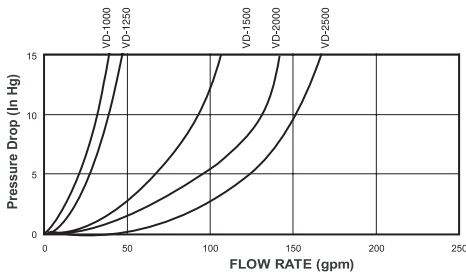

VERTICAL DUPLEX WATER STRAINERS

932 Series Performance Chart (above) shows estimated pressure drop information calculated from product proto-types. Consult GROCO for up-to-date information.

932 SERIES BRONZE CASTINGS CLEAR SIGHT GLASS

VD-S SERIES

- Ratio means the ratio of open filter basket area to cross-sectional pipe area.
- For compliance with ABS standards add prefix "A" to specify #316 stainless steel enclosure in place of the plastic sight glass (ie: AVD-1000-S).
- Add suffix "FM" for 60-mesh fine mesh filter basket insert. Other mesh count are available by special order.