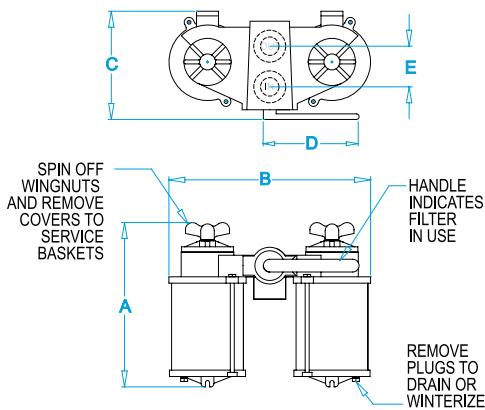

933 SERIES BRONZE CASTINGS BRONZE ENCLOSURES

#304 SS Basket	Monel Basket	NPT Pipe Size	A	B	C	D	E	Ratio	Weight
932-0500-00	932-0500-01	1/2"	-	-	-	-	-	54	11.0
932-0750-00	932-0750-01	3/4"	-	-	-	-	-	36	12.0
932-1000-00	932-1000-01	1"	9.4	13.5	6.5	3.3	2.5	28	18.5
932-1250-00	932-1250-01	1-1/4"	11.0	13.5	6.5	3.3	2.5	24	20.0
932-1500-00	932-1500-01	1-1/2"	12.8	17.2	10.2	5.1	3.9	20	52.0
932-2000-00	932-2000-01	2"	14.7	17.2	10.2	5.1	3.9	14	56.0
932-2500-00	932-2500-01	2-1/2"	20.0	17.5	12.6	5.1	5.5	11	60.0
932-3000-00	932-3000-00	3"	20.0	17.5	12.6	6.3	5.5	9	116.0
933-0500-00	933-0500-01	1/2"	-	-	-	-	-	54	14.2
933-0750-00	933-0750-01	3/4"	-	-	-	-	-	36	16.1
933-1000-00	933-1000-01	1"	9.4	13.5	6.5	3.3	2.5	28	23.4
933-1250-00	933-1250-01	1-1/4"	11.0	13.5	6.5	3.3	2.5	24	26.7
933-1500-00	933-1500-01	1-1/2"	12.8	17.2	10.2	5.1	3.9	20	65.9
933-2000-00	933-2000-01	2"	14.7	17.2	10.2	5.1	3.9	14	70.6
933-2500-00	933-2500-01	2-1/2"	20.0	17.5	12.6	5.1	5.5	11	78.3
933-3000-00	933-3000-01	3"	20.0	17.5	12.6	6.3	5.5	9	135.2

VD-S SERIES

- Ratio means the ratio of open filter basket area to cross-sectional pipe area.
- For compliance with ABS standards add prefix "A" to specify #316 stainless steel enclosure in place of the plastic sight glass (ie: AVD-1000-S).
- Add suffix "FM" for 60-mesh fine mesh filter basket insert. Other mesh count are available by special order.