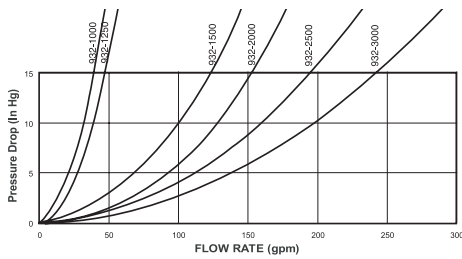

VERTICAL DUPLEX WATER STRAINERS

932 Series Performance Chart (above) shows estimated pressure drop information calculated from product proto-types. Consult GROCO for up-to-date information.

932 SERIES BRONZE CASTINGS CLEAR SIGHT GLASS

VD-S SERIES

- Ratio means the ratio of open filter basket area to cross-sectional pipe area.
- For compliance with ABS standards add prefix "A" to specify #316 stainless steel enclosure in place of the plastic sight glass (ie: AVD-1000-S).
- Add suffix "FM" for 60-mesh fine mesh filter basket insert. Other mesh count are available by special order.