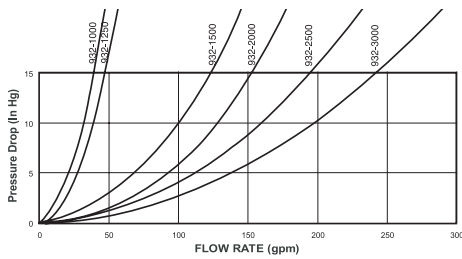

VERTICAL DUPLEX WATER STRAINERS