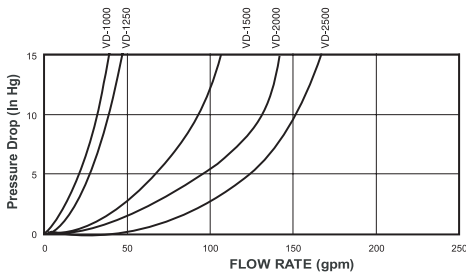

# VD-S SERIES

- Ratio means the ratio of open filter basket area to cross-sectional pipe area.
- For compliance with ABS standards add prefix "A" to specify #316 stainless steel enclosure in place of the plastic sight glass (ie: AVD-1000-S).
- Add suffix "FM" for 60-mesh fine mesh filter basket insert. Other mesh count are available by special order.