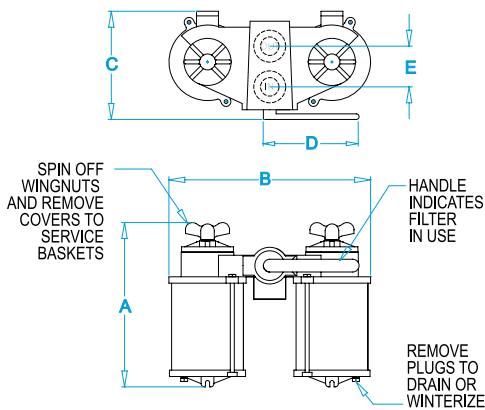

## 933 SERIES BRONZE CASTINGS BRONZE ENCLOSURES

#304 SS Basket	Monel Basket	NPT Pipe Size	A	B	C	D	E	Ratio	Weight
932-0500-00	932-0500-01	1/2"	-	-	-	-	-	54	11.0
932-0750-00	932-0750-01	3/4"	-	-	-	-	-	36	12.0
932-1000-00	932-1000-01	1"	9.4	13.5	6.5	3.3	2.5	28	18.5
932-1250-00	932-1250-01	1-1/4"	11.0	13.5	6.5	3.3	2.5	24	20.0
932-1500-00	932-1500-01	1-1/2"	12.8	17.2	10.2	5.1	3.9	20	52.0
932-2000-00	932-2000-01	2"	14.7	17.2	10.2	5.1	3.9	14	56.0
932-2500-00	932-2500-01	2-1/2"	20.0	17.5	12.6	5.1	5.5	11	60.0
932-3000-00	932-3000-00	3"	20.0	17.5	12.6	6.3	5.5	9	116.0
933-0500-00	933-0500-01	1/2"	-	-	-	-	-	54	14.2
933-0750-00	933-0750-01	3/4"	-	-	-	-	-	36	16.1
933-1000-00	933-1000-01	1"	9.4	13.5	6.5	3.3	2.5	28	23.4
933-1250-00	933-1250-01	1-1/4"	11.0	13.5	6.5	3.3	2.5	24	26.7
933-1500-00	933-1500-01	1-1/2"	12.8	17.2	10.2	5.1	3.9	20	65.9
933-2000-00	933-2000-01	2"	14.7	17.2	10.2	5.1	3.9	14	70.6
933-2500-00	933-2500-01	2-1/2"	20.0	17.5	12.6	5.1	5.5	11	78.3
933-3000-00	933-3000-01	3"	20.0	17.5	12.6	6.3	5.5	9	135.2

# VD-S SERIES

- Ratio means the ratio of open filter basket area to cross-sectional pipe area.
- For compliance with ABS standards add prefix "A" to specify #316 stainless steel enclosure in place of the plastic sight glass (ie: AVD-1000-S).
- Add suffix "FM" for 60-mesh fine mesh filter basket insert. Other mesh count are available by special order.