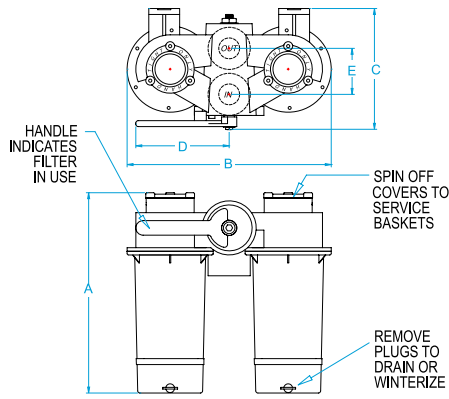

VERTICAL DUPLEX WATER STRAINERS