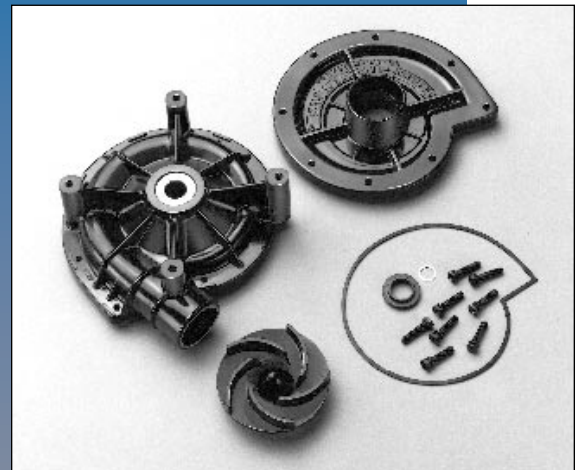

## CENTRIFUGAL PUMPS

**02500-913 Body Kit (1)**

**02500-218 Impeller & Seal Kit (2)**

**02500-413 Impeller & Seal Kit (3)**

### Notes:

- (1) Body kits include body, gasket or O-ring and screws or mounting ring if required.
- (2) Impeller and seal kits include impeller, seal assembly and O-ring.
- (3) Impeller and seal kit includes impeller, seal assembly, gasket, volute, suction plate and screws.

Model Number	Impeller & Seal Kit	Body Kit
08107-002	02500-056	02500-900
11908-009	02500-413	—
12895-002	02500-936	02500-923
12895-003	02500-936	02500-923
15332-006	02500-218	02500-913
15332-008	02500-218	02500-913
15901-001	02500-075	02500-905
15902-001	02500-626	02500-917
15903-001	02501-182	02501-132
15951-001	02500-626	02500-917
15952-001	02500-075	02500-905
16082-001	02501-245	02501-244
16094-001	02501-245	02501-244
16675-001	02501-182	02501-132