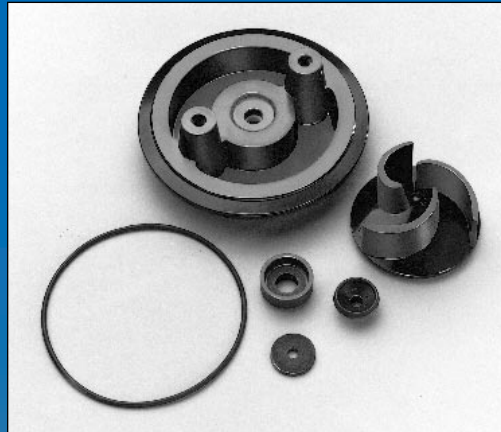

## CENTRIFUGAL PUMPS

**02500-913 Body Kit (1)**

**02500-218 Impeller & Seal Kit (2)**

**02500-413 Impeller & Seal Kit (3)**

### Notes:

- (1) Body kits include body, gasket or O-ring and screws or mounting ring if required.
- (2) Impeller and seal kits include impeller, seal assembly and O-ring.
- (3) Impeller and seal kit includes impeller, seal assembly, gasket, volute, suction plate and screws.

Model Number	Impeller & Seal Kit	Body Kit
08107-002	02500-056	02500-900
11908-009	02500-413	—
12895-002	02500-936	02500-923
12895-003	02500-936	02500-923
15332-006	02500-218	02500-913
15332-008	02500-218	02500-913
15901-001	02500-075	02500-905
15902-001	02500-626	02500-917
15903-001	02501-182	02501-132
15951-001	02500-626	02500-917
15952-001	02500-075	02500-905
16082-001	02501-245	02501-244
16094-001	02501-245	02501-244
16675-001	02501-182	02501-132